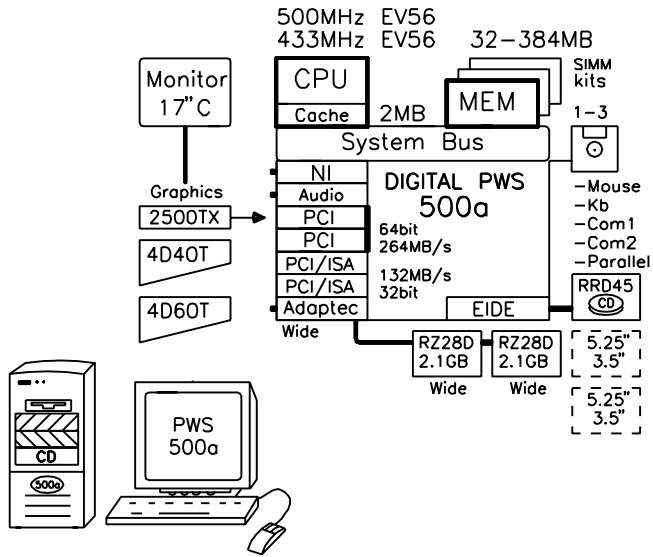

DIGITAL PWS 500a

AlphaStation 255

AlphaStation 500

AlphaStation 600A

<http://www.digital.com/golden-eggs>

digital 25-Jun-1997 Detail Layer
GEA00A

① One processor architecture
Alpha 64bits

② One I/O architecture
PCI