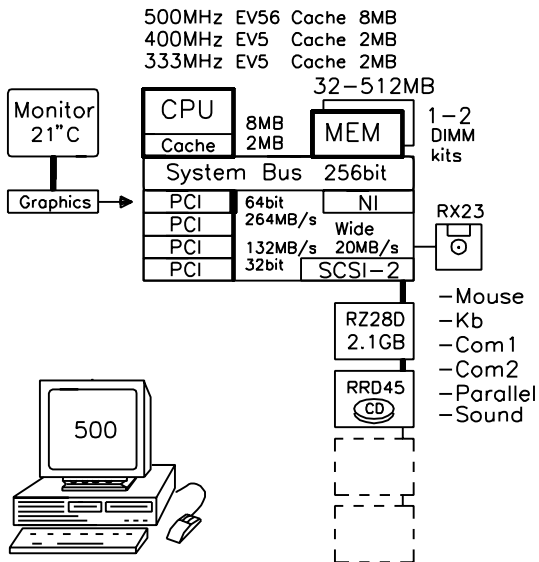

DIGITAL PWS 500a

AlphaStation 255

AlphaStation 500

AlphaStation 600A

<http://www.digital.com/golden-eggs>

digital 25-Jun-1997 Detail Layer
GEA00A

① One processor architecture
Alpha 64bits

② One I/O architecture
PCI