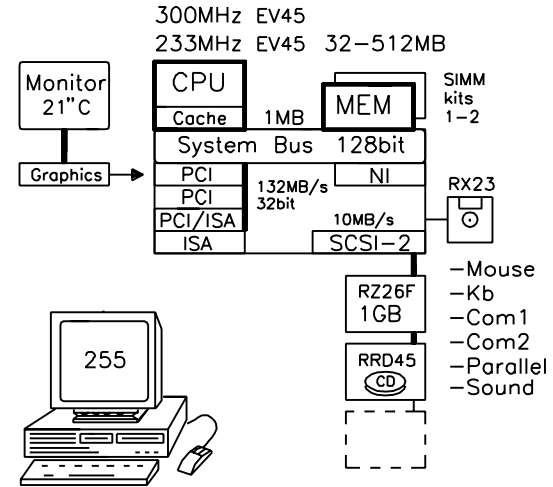

DIGITAL PWS 500a

AlphaStation 255

AlphaStation 500

AlphaStation 600A

<http://www.digital.com/golden-eggs>

digital 25-Jun-1997 Detail Layer
GEA00A

① One processor architecture
Alpha 64bits

② One I/O architecture
PCI