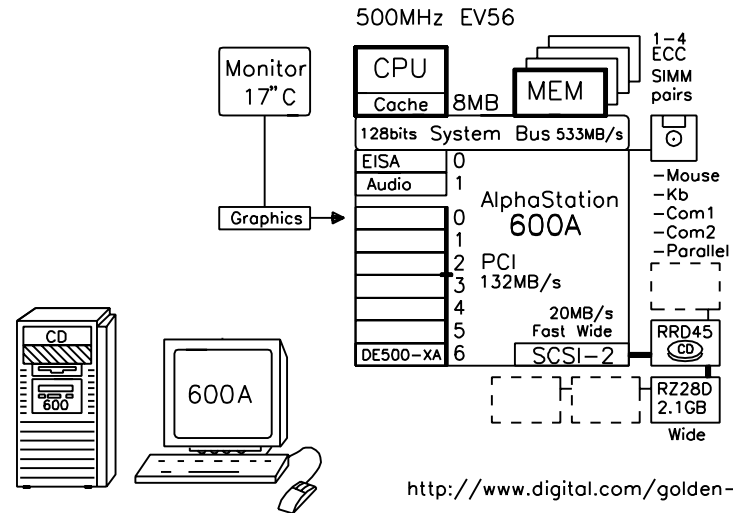

DIGITAL PWS 500a

AlphaStation 255

AlphaStation 500

AlphaStation 600A

<http://www.digital.com/golden-eggs>

digital 25-Jun-1997 Detail Layer
GEA00A

① One processor architecture
Alpha 64bits

② One I/O architecture
PCI