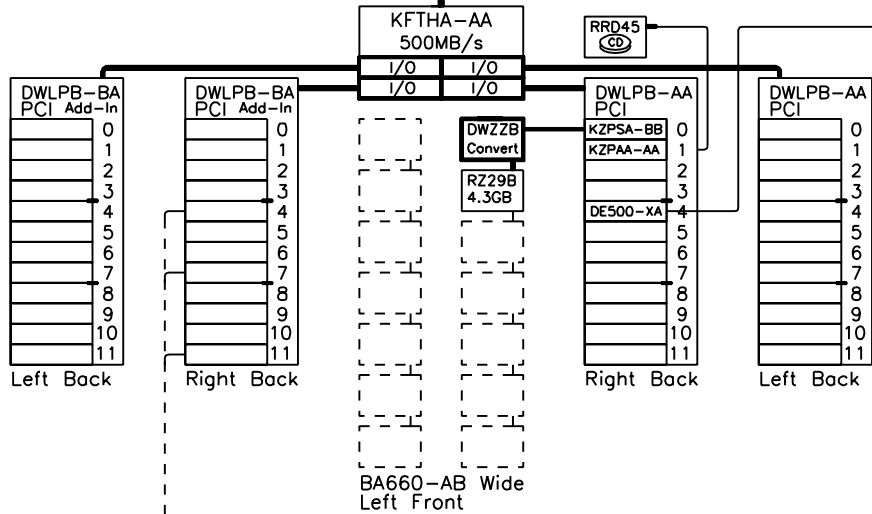

AlphaServer 8400 5/440

To External Mass storages

AlphaServer 8200 5/440

To External Mass storages

<http://www.digital.com/golden-eggs>

digital	25-Jun-1997	Detail Layer
	GEA00D	

AlphaServers 8200 and 8400
GOLDEN EGGS Visual Configurations, Helsinki

- ① One processor architecture
Alpha 64bits
- ② One I/O architecture
PCI
- ③ Three operating systems
NT, UNIX and OpenVMS

Alpha