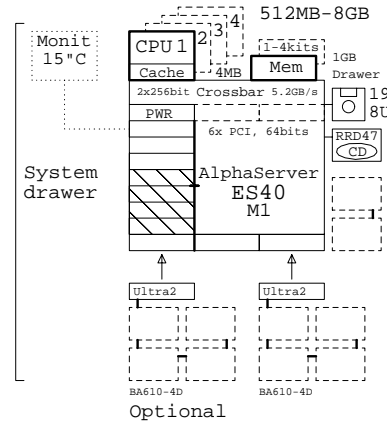

AlphaServer 4000 pedestal system

300MHz EV5
 350MHz EV5
 440MHz EV56
 533MHz EV56
 600MHz EV56 Cache 8MB

AlphaServer 4100 cabinet system

300MHz EV5
 350MHz EV5
 440MHz EV56
 533MHz EV56
 600MHz EV56 Cache 8MB

AlphaServer ES40 Model 1

500MHz EV6

AlphaServer ES40 Model 2

500MHz EV6

AlphaServer 4000 or
AlphaServer 4100

AlphaServer 4100 or
AlphaServer 4000

AlphaServer ES40
Mini-Tower

AlphaServer ES40
Pedestal