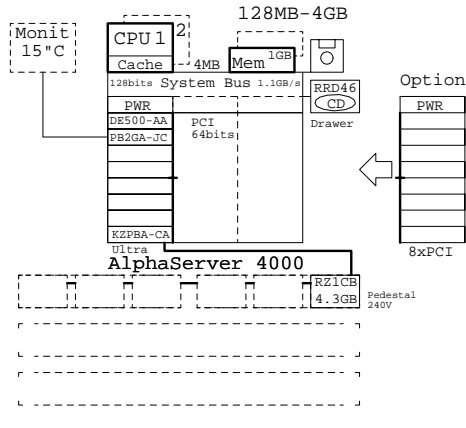

AlphaServer 4000 pedestal system

300MHz EV5
 350MHz EV5
 440MHz EV56
 533MHz EV56
 600MHz EV56 Cache 8MB

AlphaServer 4100 cabinet system

300MHz EV5
 350MHz EV5
 440MHz EV56
 533MHz EV56
 600MHz EV56 Cache 8MB

AlphaServer ES40 Model 1

500MHz EV6

AlphaServer ES40 Model 2

500MHz EV6

AlphaServer 4000 or
AlphaServer 4100

AlphaServer 4100 or
AlphaServer 4000

AlphaServer ES40
Mini-Tower

AlphaServer ES40
Pedestal