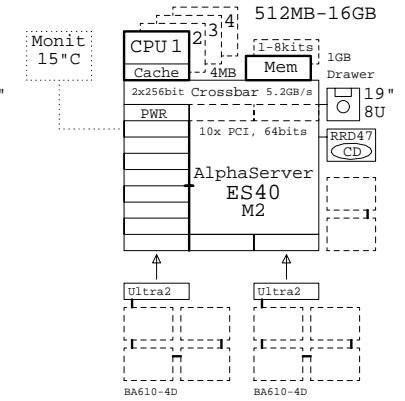

AlphaServer 4000 pedestal system

300MHz EV5
 350MHz EV5
 440MHz EV56
 533MHz EV56
 600MHz EV56 Cache 8MB

AlphaServer 4100 cabinet system

300MHz EV5
 350MHz EV5
 440MHz EV56
 533MHz EV56
 600MHz EV56 Cache 8MB

AlphaServer ES40 Model 1

500MHz EV6

AlphaServer ES40 Model 2

500MHz EV6

AlphaServer 4000 or
AlphaServer 4100

AlphaServer 4100 or
AlphaServer 4000

AlphaServer ES40
Mini-Tower

AlphaServer ES40
Pedestal

AlphaServer ES40
Cabinet M15

① One processor architecture
Alpha 64bits

② One I/O architecture
PCI

③ Four operating systems
UNIX, OpenVMS, WNT and Linux

This configuration is generated with fresh GOLDEN EGGS Software