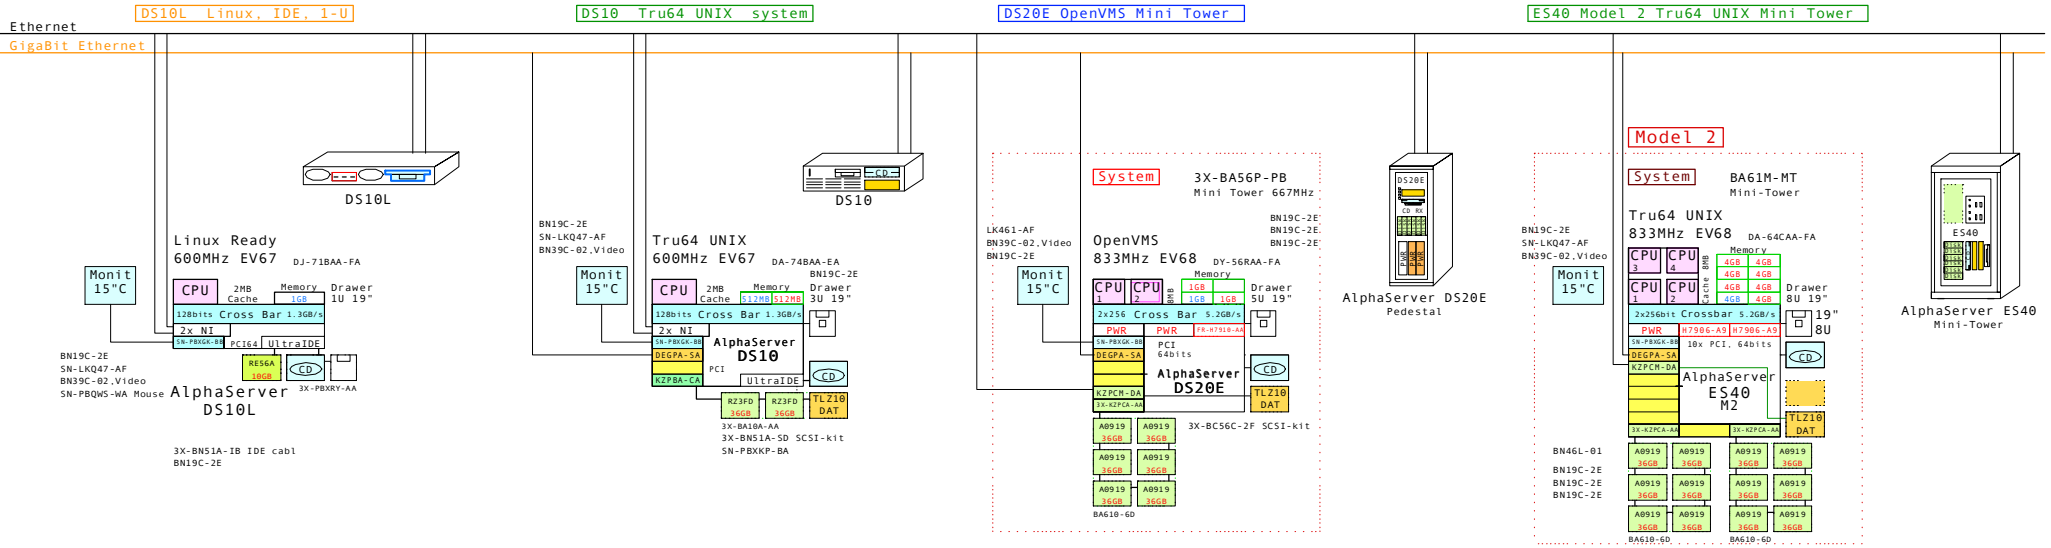

AlphaServer DS10, DS20 and ES40 Family

Bill of material

Part Number	Qty	Description
DJ-718AA-DA	1	AS DS10L 67/600 256MB Linux Ready
3X-PBXK-AA	1	Diskette/2x CD-ROM Combo
3X-RE6A-BA	1	DS10 10GB 7200 IDE-disk drive 1"
SN-PBXK-BB	1	Elsa Gloria Synergy 8M Video Graphics
3R-WR05-24	1	COMPAQ V55 CLR NON-NLTC095
3X-BN51A-1B	1	One drop DS10L IDE cable
SN-PB05-WA	1	Standard Compaq opal mouse
BN19C-02	1	1.8 Video Extension Cable ****
SN-LK047-AF	1	102 KEY KYBD NON-WIN Finnish
BN19C-2E	2	PowerCable 240V, C-Europe

Bill of material

Part Number	Qty	Description
DA-74BAA-EA	1	AS DS10 67/600 512MB UNIX swap disk
3X-BA10A-AA	1	DS10 Disk Drive Cage, 2xDisks + Tape
DS-R23FD-WA	2	36.4GB 10KRP Ultra3 SCSI Disk
TLZ10-LB	1	12/24GB 4mm DAT 5.25" HH
3X-RS310-DA	1	DS10 512MB DIMM MEM
BN19C-2E	1	PowerCable 240V, C-Europe
DEGPA-SA	1	PCI to GigabitEthernet SX Adap
KZPCA-CA	1	PCI to UltraSCSI adapter UNSE
SN-PBXK-BB	1	Elsa Gloria Synergy 8M Video Graphics
3R-A2832-AA	1	COMPAQ Monitor 5510 15" NH, EU
3X-BN51A-SD	1	DS10/VS10 SCSI cable Kit
BN19C-02	1	1.8 Video Extension Cable ****
SN-LK047-AF	1	102 KEY KYBD NON-WIN Finnish
SN-PBXK-AA	1	WIDE TO NARROW SCSI ADAPTER
BN19C-2E	1	PowerCable 240V, C-Europe

Bill of material

Part Number	Qty	Description
3X-BA56P-PB	1	DS20E Mini tower pedestal kit,667MHz
3R-A2832-AA	1	COMPAQ Monitor 5510 15" NH, EU
BN19C-2E	4	PowerCable 240V, C-Europe ****
BN19C-02	1	1.8 Video Extension Cable ****
DY-56RAA-FA	1	AS DS20E 6/833 1GB Rack, SU OVMS
3X-BC56C-2F	1	DS20E SCSI Cable Kit
3X-K2PCA-AA	1	Single channel LVD adapter
BA610-6D	1	ES40 Disk Drive Cage, 6-Bay
3R-AB919-AA	6	36.4GB Uscs13 10k Universal disk 1"
DEGPA-SA	1	PCI to GigabitEthernet SX Adap
3X-RS310-AA	1	Third power supply for DS20E
KN312-BC	1	AS DS20E 6/833 SMP UPG OpenVMS
KZPCA-CA	1	Dual SCSI with FastEthernet PCI
H5340-EA	2	DS20 1GB 501MM MEM 4x256MB
SN-PBXK-BB	1	Elsa Gloria Synergy 8M Video Graphics
TLZ10-LB	1	12/24GB 4mm DAT 5.25" HH
LK461-AF	1	VMS STYLE KEYBOARD, Fin/Swed