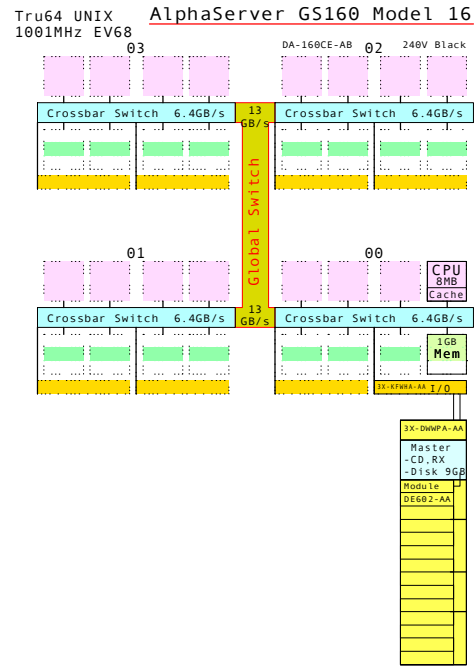

AlphaServer Family: GS80 - GS320

GS80

GS160

GS320

AlphaServer GS80

AlphaServer GS160

Operating systems:
- Tru64 UNIX
- OpenVMS

AlphaServer GS320