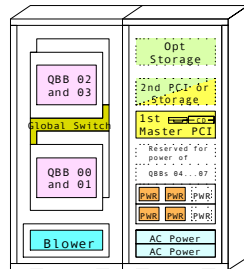

AlphaServer Family: GS80 - GS320

GS80

GS160

GS320

AlphaServer GS80

AlphaServer GS160

Operating systems:
- Tru64 UNIX
- OpenVMS

AlphaServer GS320