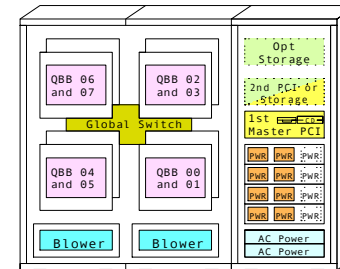

AlphaServer Family: GS80 - GS320

GS80

GS160

GS320

AlphaServer GS80

AlphaServer GS160

Operating systems:
- Tru64 UNIX
- OpenVMS

AlphaServer GS320