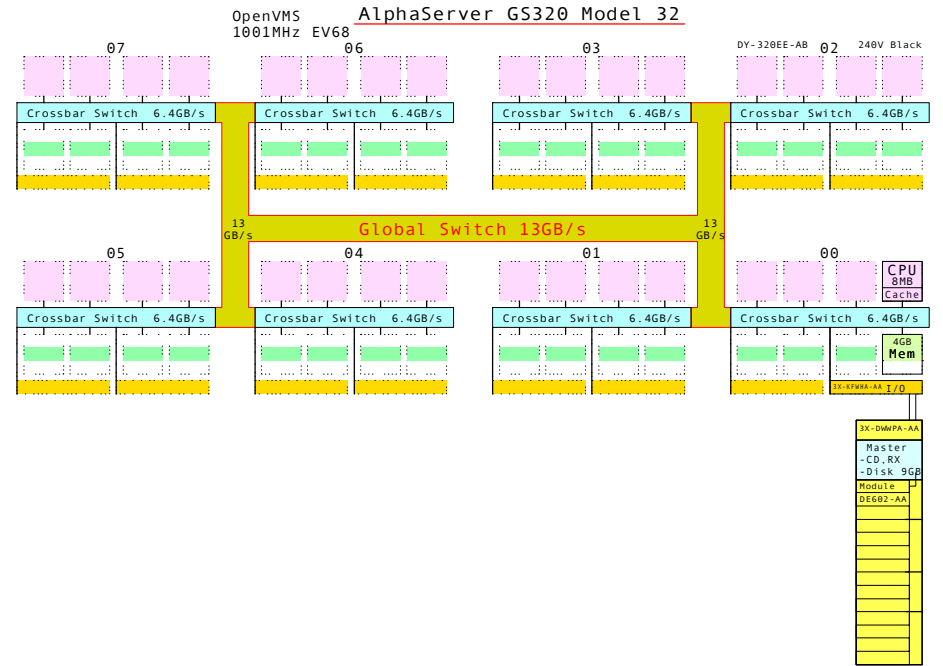

AlphaServer Family: GS80 - GS320

GS80

GS160

GS320

AlphaServer GS80

AlphaServer GS160

Operating systems:
- Tru64 UNIX
- OpenVMS

AlphaServer GS320