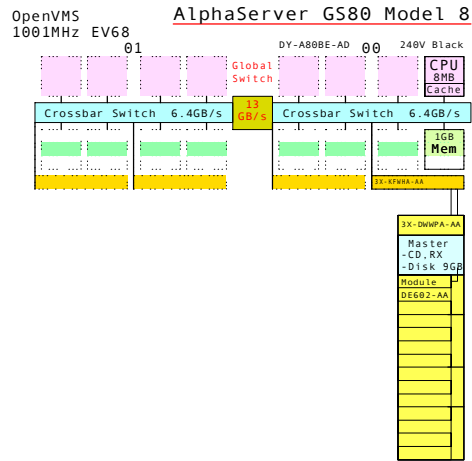

AlphaServer Family: GS80 - GS320

GS80

GS160

GS320

AlphaServer GS80

AlphaServer GS160

Operating systems:
- Tru64 UNIX
- OpenVMS

AlphaServer GS320