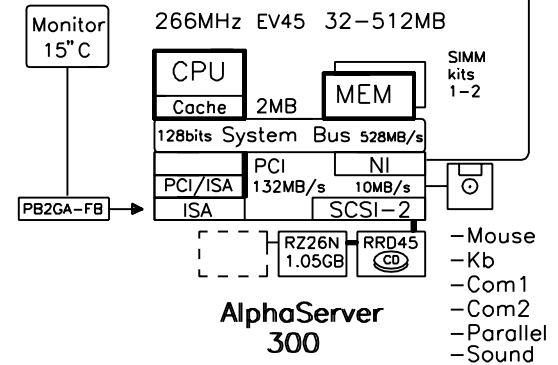

AlphaServer 300 4/266 Systems

Order Number	Operating System	Server Systems, 64Bits 266MHz
#1 PB30B-AA/AB	Windows NT Server	32MB RX,CD 1GB NI No graph
PB30B-FC/FD	Digital UNIX	32MB RX,CD 1GB NI No graph
PB30B-MC/MD	OpenVMS	32MB RX,CD 1GB NI No graph

For 240V Use, Select Power Cord and Keyboard.

#2	2x <i>BNI9C-2E</i> EUROPE	<i>BNI9A-2E</i> GB	<i>BNI9K-2E</i> DK	<i>BNI9M-2E</i> I
	<i>BNI9E-2E</i> CH	<i>BNI9L-2E</i> IL	<i>BNI9S-2E</i> India	

Keyboard	SVGA Color Monitor
#3 <i>LK471</i> -AE GB -AH NL -AN N NT/UNIX -AB B -AJ I -AP F	Monitor SN-VRCX5-WA/W3 SN-VRTX7-WA/W3 SN-VRCX1-WA/W3
#4 <i>LK461</i> -AD DK -AK CHF -AS E OVMS -AF FT -AL CHG -AT IL -AG D -AM S -AV P	PB2GA-FB ISA based ATI Mach64 2MB

Internal Options:

Memory Expansion

MSP01-BA	32MB kit	System	Max Memory
MSP01-BB	64MB kit	32 MB	2x 256MB
MSP01-BC	128MB kit	kit	= 512MB
MSP01-BD	256MB kit		

Internal Storage

PBXRZ-EB	1.05GB hard disk	5400
PBXRZ-JB	2.1GB hard disk	7200
PBXRZ-NA	4.3GB hard disk	7200

Controllers

DE450-CA	PCI-based Ethernet controller
DE500-XA	PCI-based Fast Ethernet
KZPAA-AA	F-SCSI-2 PCI-controller, narrow
KZPSC-AA	RAID 1-port PCI-controller, wide
KZPSC-BA	RAID 3-port PCI-controller, wide
BN31S-1E	Order 1 or 2 SCSI cables, wide

External Options

Tape

TLZ09-DB	8GB DAT, Tabletop
TZ88N-TA	40GB tape drive, table top
BN23G-01	SCSI-cable, narrow
BN19C-2E	PowerCable, European