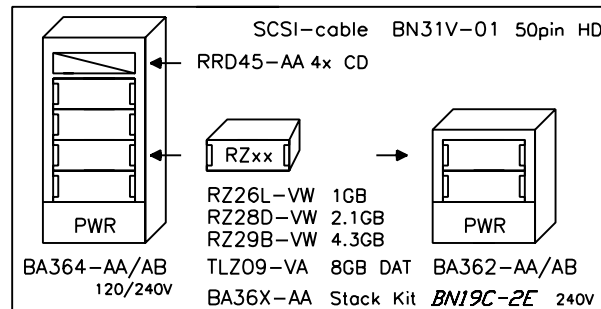

External Options