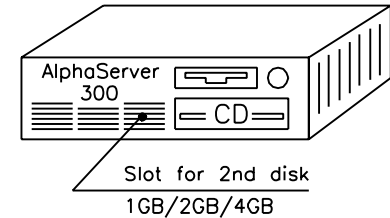

AlphaServer 300 4/266 Systems

Order Number	Operating System	Server Systems, 64Bits 266MHz
#1 PB30B-AA/AB	Windows NT Server	32MB RX,CD 1GB NI No graph
PB30B-FC/FD	Digital UNIX	32MB RX,CD 1GB NI No graph
PB30B-MC/MD	OpenVMS	32MB RX,CD 1GB NI No graph

For 240V Use, Select Power Cord and Keyboard.

#2	2x <i>BNI9C-2E</i> EUROPE	<i>BNI9A-2E</i> GB	<i>BNI9K-2E</i> DK	<i>BNI9M-2E</i> I
	<i>BNI9E-2E</i> CH	<i>BNI9L-2E</i> IL	<i>BNI9S-2E</i> India	

Keyboard	SVGA Color Monitor
#3 <i>LK471</i> -AE GB -AH NL -AN N NT/UNIX -AB B -AJ I -AP F	Monitor SN-VRCX5-WA/W3 SN-VRTX7-WA/W3 SN-VRCX1-WA/W3
#4 <i>LK461</i> -AD DK -AK CHF -AS E OVMS -AF FT -AL CHG -AT IL -AG D -AM S -AV P	PB2GA-FB ISA based ATI Mach64 2MB

Internal Options:

Memory Expansion

MSP01-BA	32MB kit	System	Max Memory
MSP01-BB	64MB kit	32 MB	2x 256MB
MSP01-BC	128MB kit	kit	= 512MB
MSP01-BD	256MB kit		

Internal Storage

PBXRZ-EB	1.05GB hard disk	5400
PBXRZ-JB	2.1GB hard disk	7200
PBXRZ-NA	4.3GB hard disk	7200

Controllers

DE450-CA	PCI-based Ethernet controller
DE500-XA	PCI-based Fast Ethernet
KZPAA-AA	F-SCSI-2 PCI-controller, narrow
KZPSC-AA	RAID 1-port PCI-controller, wide
KZPSC-BA	RAID 3-port PCI-controller, wide
BN31S-1E	Order 1 or 2 SCSI cables, wide

External Options

Tape

TLZ09-DB	8GB DAT, Tabletop
TZ88N-TA	40GB tape drive, table top
BN23G-01	SCSI-cable, narrow
BN19C-2E	PowerCable, European