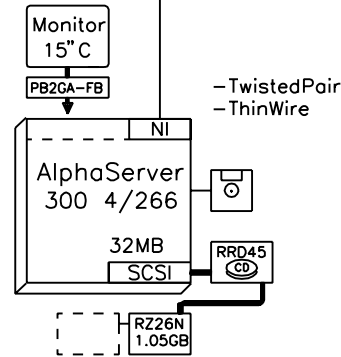

AlphaServer 300 4/266 Systems

Order Number	Operating System	Server Systems, 64Bits 266MHz
#1 PB30B-AA/AB	Windows NT Server	32MB RX,CD 1GB NI No graph
PB30B-FC/FD	Digital UNIX	32MB RX,CD 1GB NI No graph
PB30B-MC/MD	OpenVMS	32MB RX,CD 1GB NI No graph

For 240V Use, Select Power Cord and Keyboard.

#2	2x <i>BNI9C-2E</i> EUROPE	<i>BNI9A-2E</i> GB	<i>BNI9K-2E</i> DK	<i>BNI9M-2E</i> I
	<i>BNI9E-2E</i> CH	<i>BNI9L-2E</i> IL	<i>BNI9S-2E</i> India	

Keyboard	SVGA Color Monitor
#3 <i>LK471</i> -AE GB -AH NL -AN N NT/UNIX -AB B -AJ I -AP F	Monitor SN-VRCX5-WA/W3 SN-VRTX7-WA/W3 SN-VRCX1-WA/W3
#4 <i>LK461</i> -AD DK -AK CHF -AS E OVMS -AF FT -AL CHG -AT IL -AG D -AM S -AV P	PB2GA-FB ISA based ATI Mach64 2MB

Internal Options:

Memory Expansion

MSP01-BA	32MB kit	System	Max Memory
MSP01-BB	64MB kit	32 MB	2x 256MB
MSP01-BC	128MB kit	kit	= 512MB
MSP01-BD	256MB kit		

Internal Storage

PBXRZ-EB	1.05GB hard disk	5400
PBXRZ-JB	2.1GB hard disk	7200
PBXRZ-NA	4.3GB hard disk	7200

Controllers

DE450-CA	PCI-based Ethernet controller
DE500-XA	PCI-based Fast Ethernet
KZPAA-AA	F-SCSI-2 PCI-controller, narrow
KZPSC-AA	RAID 1-port PCI-controller, wide
KZPSC-BA	RAID 3-port PCI-controller, wide
BN31S-1E	Order 1 or 2 SCSI cables, wide

External Options

Tape

TLZ09-DB	8GB DAT, Tabletop
TZ88N-TA	40GB tape drive, table top
BN23G-01	SCSI-cable, narrow
BN19C-2E	PowerCable, European