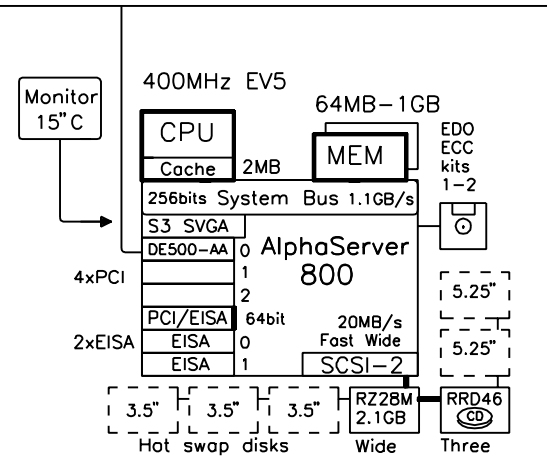

Internal Options:

Memory Expansion

PB8MA-AB	32MB	System 128MB 2x 512MB = 1GB
PB8MA-AC	64MB	
PB8MA-AD	128MB	
PB8MA-AE	256MB	
PB8MA-AF	512MB	

Internal Storage

Tape storage

TLZ09-LK	8GB DAT tape drive
TLZ9L-LG	32/64 DAT tape with loader
PBXTZ-AA	2GB QIC tape drive

Disk storage

KZPAC-AA	RAID 1-port, PCI, 4MB cache
KZPAC-CA	RAID 3-port, PCI, 4MB cache
KZPAC-CB	RAID 3-port, PCI, 8MB cache
KZPSC-UB	Battery backup
PB8HA-DA	SCSI cable for internal storage
RZ26N-SB	1.05GB SCSI, 5400, disk drive
RZ28M-SB	2.1GB SCSI, 5400, disk drive
RZ1BB-SB	2.1GB SCSI, 7200 disk drive
RZ1CB-SB	4.3GB SCSI, 7200 disk drive
RZ1DB-SB	9.0GB SCSI, 7200 disk drive

Controllers

DE450-CA	PCI-based Ethernet Thin/Thick/Twist
DE500-AA	PCI-based Fast Ethernet
DEFFA-AB	FDDI EISA, single attachment
DEFFA-AA	FDDI PCI, single attachment
DNSES-AA	Synchronous coms. EISA
KFPSA-AA	PCI-based DSSI controller, OpemVMS
DJ-ML200-BA	4MB PrestoServe

External Options:

Tape storage

TZ88N-TA	40GB tape drive, table top
BN23G-01	SCSI-cable, narrow
BN19C-2E	PowerCable, European
KZPAA-AA	Recommended controller ,narrow

Disk storage

KZPAC-CB	RAID 3-port, PCI, 8MB cache
BC25V-H1	Bulkhead for 3rd port
BN31S-1E	Order 1/2/3 SCSI wide cables
BA356-KC	StorageWorks pedestal, wide
BN19C-2E	Power cable, European
DS-RZ26N-VZ	1.05GB hard disk, wide
DS-RZ28M-VZ	2.1GB hard disk, wide
RZ29B-VW	4.3GB hard disk, wide

AlphaServer 800

- Mouse
- Kb
- Com1
- Com2
- Parallel
- RMC

Licenses included per system type:

- Windows NT Server V4.0 plus 10-client access, note: NT CD.kit is included in North American packages. For other NT packages order QB-23C8A-SB International English kit or language variant kit QB-23C*-SB.
- DIGITAL UNIX V4.0B unlimited,server extension, Internet AlphaServer System Software kit.
- OpenVMS V7.1 base with System Manager license and Enterprise Integrated Package.

SPECint95	SPECfp95	SPECweb96

11.7	13.7	400MHz	934
10.1	12.9	333MHz	

Software Processor Code: E

digital	04-Jul-1997	Detail Layer
GEOA081		

AlphaServer 800 5/400 Systems

GOLDEN EGGS Visual Configurations, Helsinki