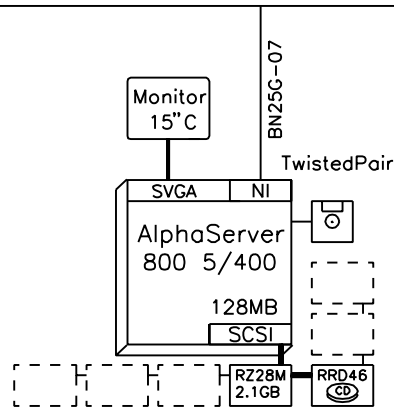

External Options:

Tape storage

TZ88N-TA	40GB tape drive, table top
BN23G-01	SCSI-cable, narrow
BN19C-2E	PowerCable, European
KZPAA-AA	Recommended controller ,narrow

Disk storage

KZPAC-CB	RAID 3-port, PCI, 8MB cache
BC25V-H1	Bulkhead for 3rd port
BN31S-1E	Order 1/2/3 SCSI wide cables
BA356-KC	StorageWorks pedestal, wide
BN19C-2E	Power cable, European
DS-RZ26N-VZ	1.05GB hard disk, wide
DS-RZ28M-VZ	2.1GB hard disk, wide
RZ29B-VW	4.3GB hard disk, wide