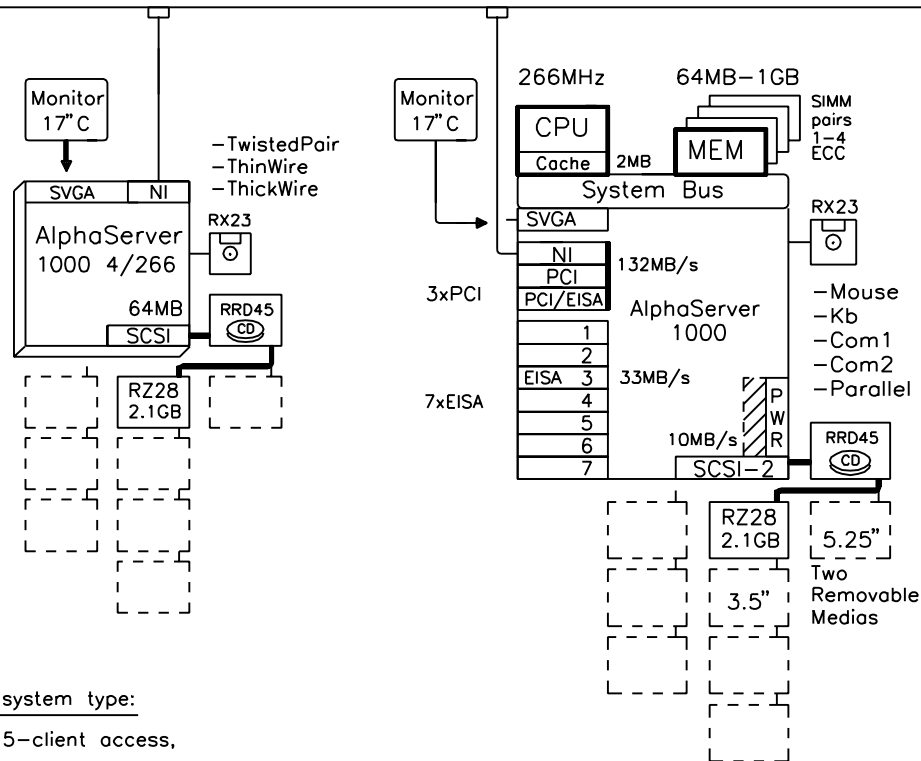

Internal Storage

Tape

PBXTL-CA 8GB DAT tape drive

Narrow disks

RZ26N-VA 1.05GB hard disk, narrow
RZ28M-VA 2.1GB hard disk, narrow
RZ29B-VA 4.3GB hard disk, narrow

Wide disks

KZPSC-AA RAID 1-port PCI-controller, wide
KZPSC-BA RAID 3-port PCI-controller, wide
PB7HA-BA Cable set, take 1 or 2 wide
RZ26N-VW 1.05GB hard disk, wide
RZ28M-VW 2.1GB hard disk, wide
RZ29B-VW 4.3GB hard disk, wide

Controllers

KZPAA-AA F-SCSI-2 PCI-controller, narrow
PB7HA-AA Internal cable, narrow
KFESB-AA DSSI EISA-controller, OpenVMS
DE450-CA PCI-based Ethernet controller
DEFEA-AA FDDI EISA, single attachment
DEFPA-AA FDDI PCI, single attachment
DNSSES-AA Synchronous coms. EISA OpenVMS

Licenses included per system type:

- Windows NT Server + 5-client access, V3.51 media kit.
- BackOffice Server, V3.51 media kit.
- Digital UNIX 2-user base license, NAS BASE SERVER 150 license
- OpenVMS base license + system manager license, NAS BASE SERVER 200 license

External Options:

Tape

TZ87-TA 20GB tape drive, table top
BN23G-01 SCSI-cable, narrow
BN19C-2E PowerCable, European
KZPAA-AA Recommended controller, narrow

Wide disks

KZPSC-AA RAID 1-port PCI-controller, wide
KZPSC-BA RAID 3-port PCI-controller, wide
BN31S-1E Oder 1 or 2 SCSI cables, wide
BA356-KC StorageWorks pedestal, wide
BN19C-2E Power cable, European
RZ26N-VW 1.05GB hard disk, wide
RZ28M-VW 2.1GB hard disk, wide
RZ29B-VW 4.3GB hard disk, wide

Total:
1-7

Software Processor Code: E

GEAS100A

digital 13-Feb-1996 Detail Layer
GOLDas10004266a

AlphaServer 1000 4/266 Systems
GOLDEN EGGS Visual Configurations, Helsinki

1000