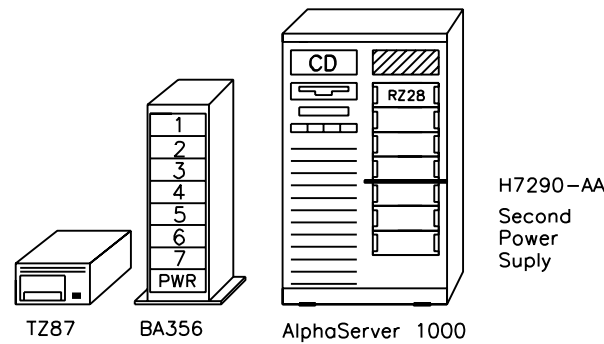

Internal Storage

Tape

PBXTL-CA 8GB DAT tape drive

Narrow disks

RZ26N-VA 1.05GB hard disk, narrow
RZ28M-VA 2.1GB hard disk, narrow
RZ29B-VA 4.3GB hard disk, narrow

Wide disks

KZPSC-AA RAID 1-port PCI-controller, wide
KZPSC-BA RAID 3-port PCI-controller, wide
PB7HA-BA Cable set, take 1 or 2 wide
RZ26N-VW 1.05GB hard disk, wide
RZ28M-VW 2.1GB hard disk, wide
RZ29B-VW 4.3GB hard disk, wide

Controllers

KZPAA-AA F-SCSI-2 PCI-controller, narrow
PB7HA-AA Internal cable, narrow
KFESB-AA DSSI EISA-controller, OpenVMS
DE450-CA PCI-based Ethernet controller
DEFEA-AA FDDI EISA, single attachment
DEFPA-AA FDDI PCI, single attachment
DNSSES-AA Synchronous coms. EISA OpenVMS

Licenses included per system type:

- Windows NT Server + 5-client access, V3.51 media kit.
- BackOffice Server, V3.51 media kit.
- Digital UNIX 2-user base license, NAS BASE SERVER 150 license
- OpenVMS base license + system manager license, NAS BASE SERVER 200 license

External Options:

Tape

TZ87-TA 20GB tape drive, table top
BN23G-01 SCSI-cable, narrow
BN19C-2E PowerCable, European
KZPAA-AA Recommended controller, narrow

Wide disks

KZPSC-AA RAID 1-port PCI-controller, wide
KZPSC-BA RAID 3-port PCI-controller, wide
BN31S-1E Oder 1 or 2 SCSI cables, wide
BA356-KC StorageWorks pedestal, wide
BN19C-2E Power cable, European
RZ26N-VW 1.05GB hard disk, wide
RZ28M-VW 2.1GB hard disk, wide
RZ29B-VW 4.3GB hard disk, wide

Total:
1-7

Software Processor Code: E

GEAS100A

digital 13-Feb-1996 Detail Layer
GOLDas10004266a

AlphaServer 1000 4/266 Systems
GOLDEN EGGS Visual Configurations, Helsinki

1000