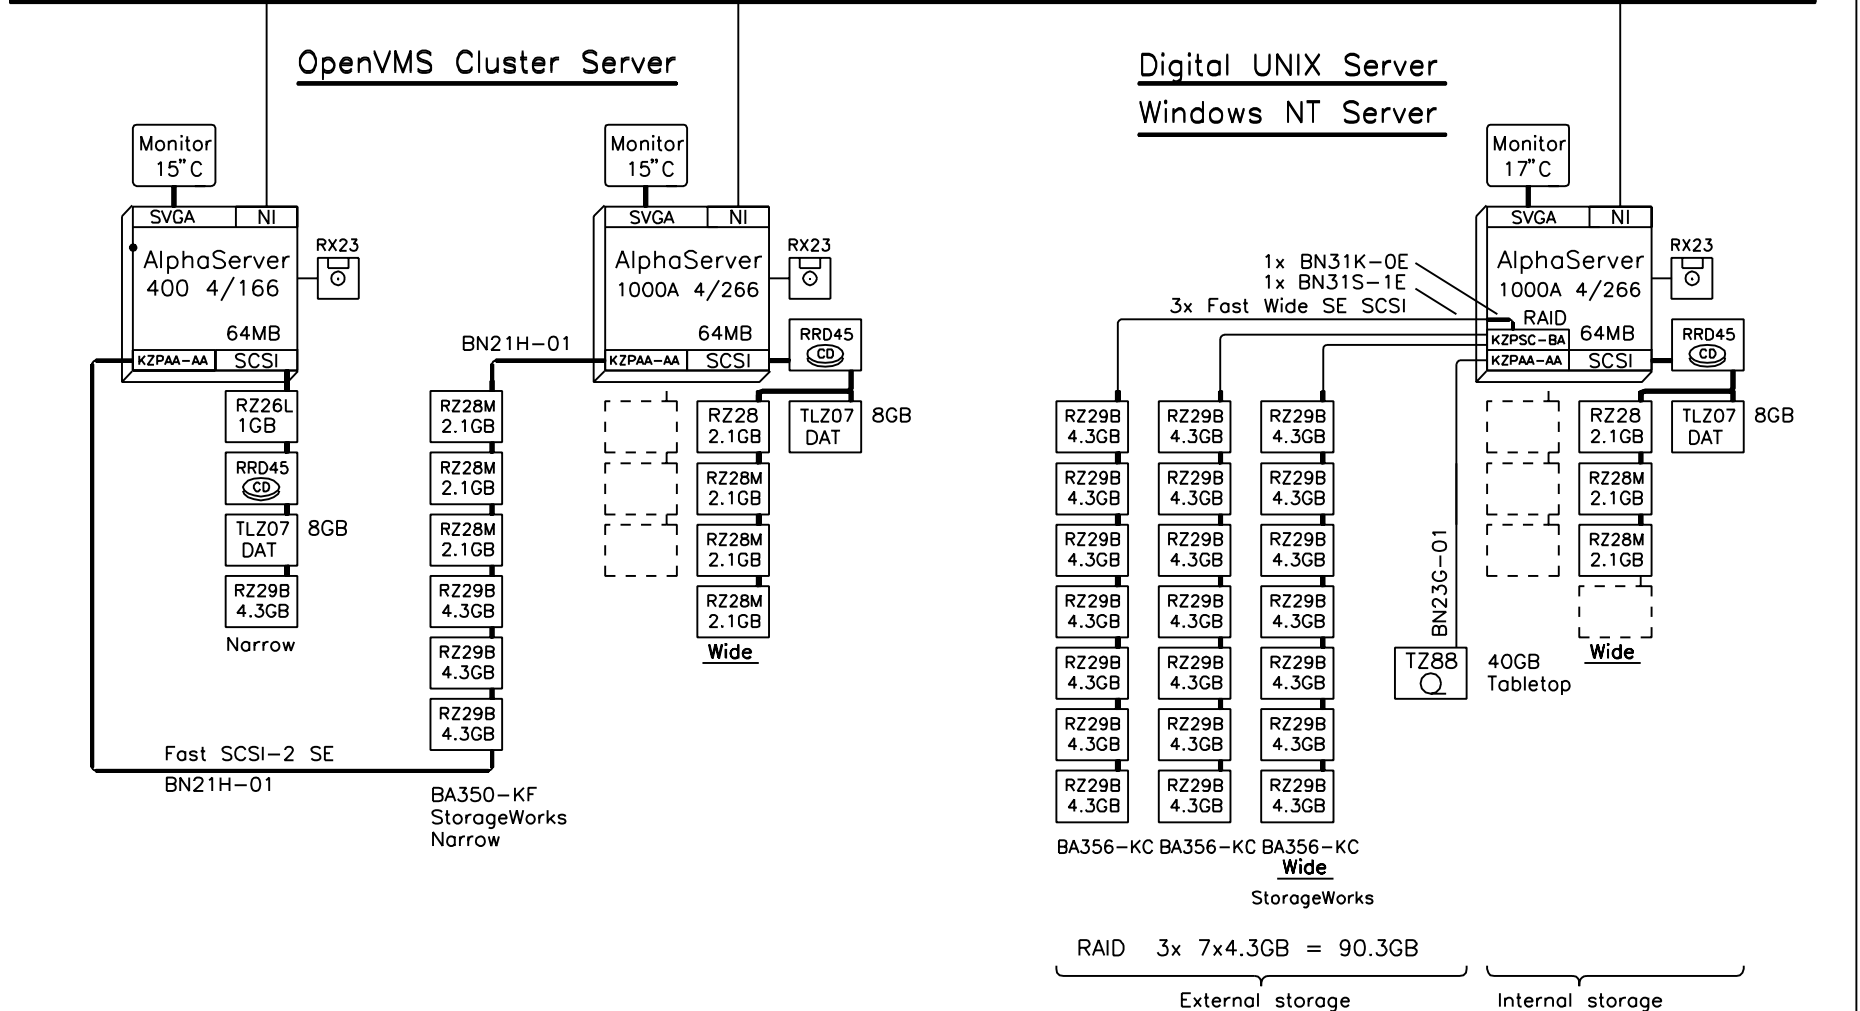

OpenVMS Cluster Server

Digital UNIX Server
Windows NT Server

AlphaServer 400 BA350 AlphaServer 1000A

BA356 BA356 BA356 AlphaServer 1000A

TZ88

1000A

GEAS101B

digital	14-Feb-1996	Detail Layer
	GOLDas1000A4266b	

AlphaServer 1000A 4/266 Systems
GOLDEN EGGS Visual Configurations, Helsinki