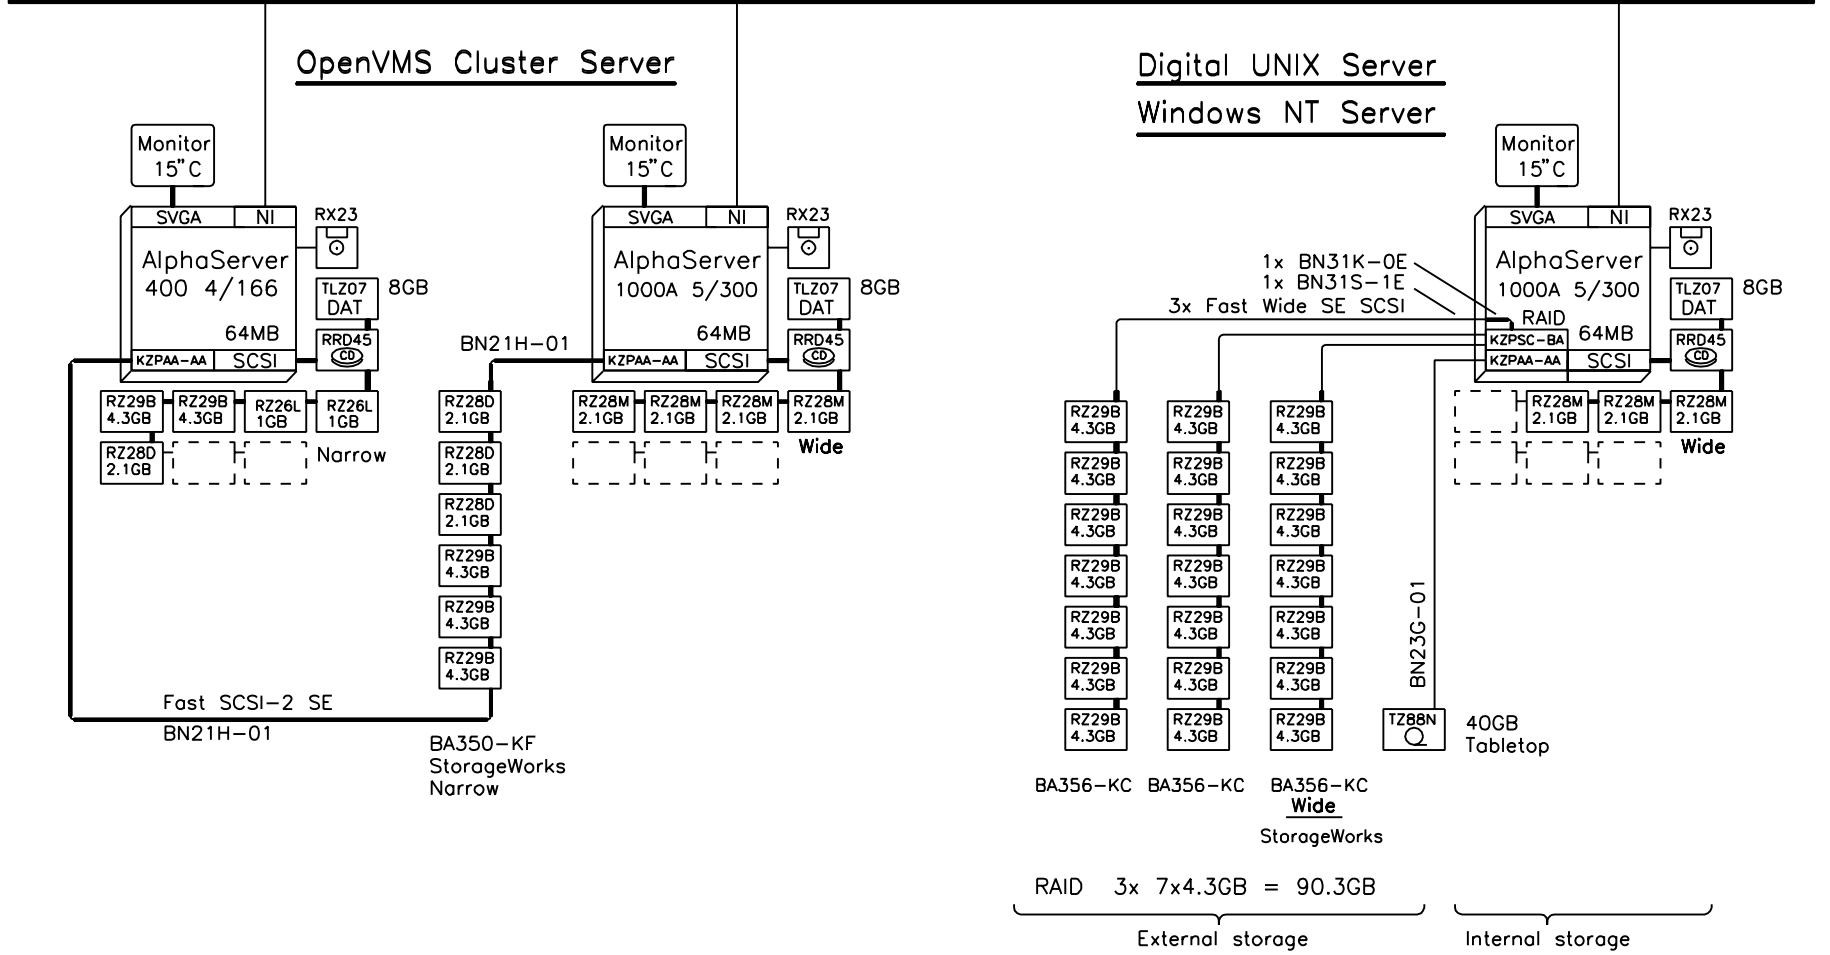

OpenVMS Cluster Server

Digital UNIX Server Windows NT Server

AlphaServer 400 BA350 AlphaServer 1000A BA356 BA356 BA356 AlphaServer 1000A TZ88N

1000A

GEAS102B

digital	21-Oct-1996	Detail Layer
	GOLDas1000A5300b	
AlphaServer 1000A 5/300 Systems		
GOLDEN EGGS Visual Configurations, Helsinki		