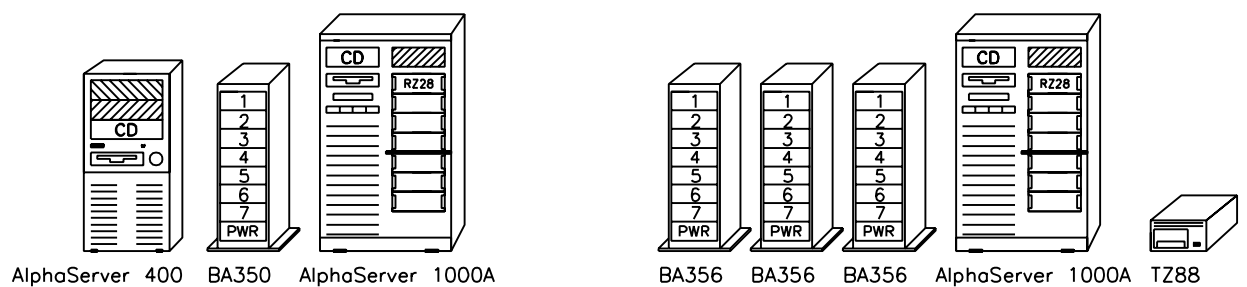

OpenVMS Cluster Server

Digital UNIX Server Windows NT Server

AlphaServer 400 BA350 AlphaServer 1000A BA356 BA356 BA356 AlphaServer 1000A TZ88N

1000A

GEAS102B

digital	21-Oct-1996	Detail Layer
	GOLDas1000A5300b	
AlphaServer 1000A 5/300 Systems		
GOLDEN EGGS Visual Configurations, Helsinki		