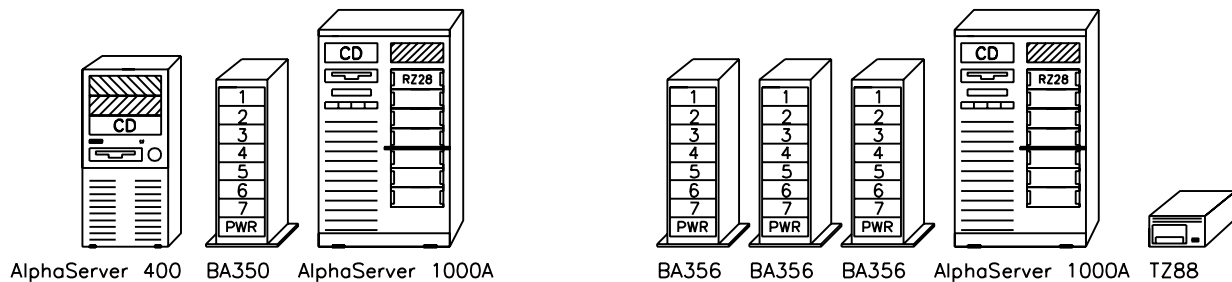

OpenVMS Cluster Server

**Digital UNIX Server
Windows NT Server**

AlphaServer 400 BA350 AlphaServer 1000A

BA356 BA356 BA356 AlphaServer 1000A TZ88

1000A