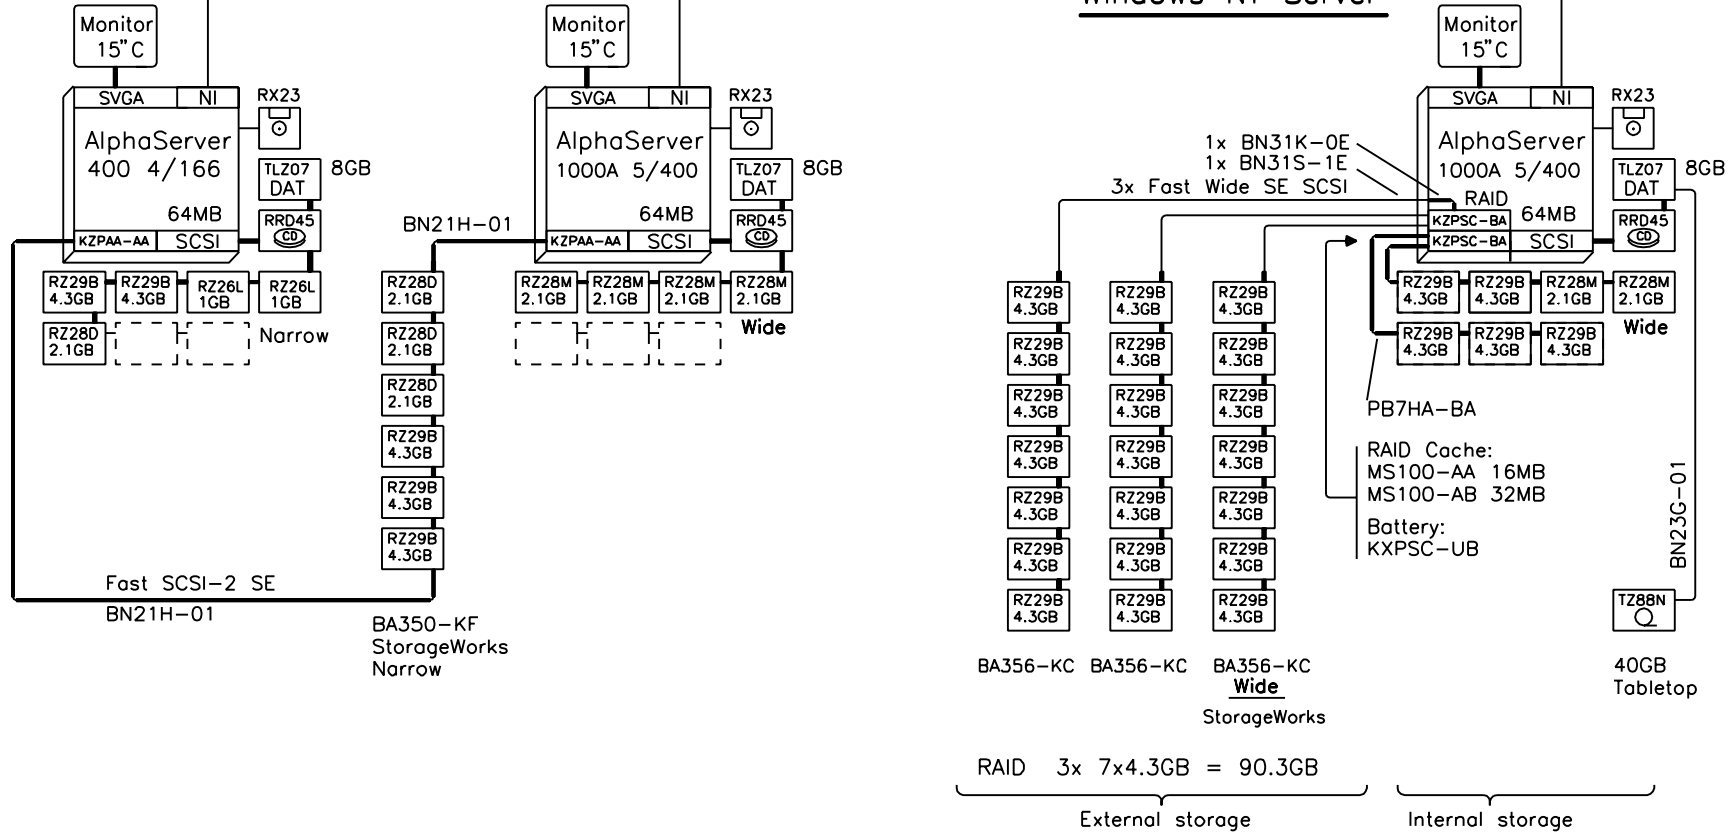

OpenVMS Cluster Server

**Digital UNIX Server
Windows NT Server**

AlphaServer 400 BA350 AlphaServer 1000A

BA356 BA356 BA356 AlphaServer 1000A TZ88

1000A