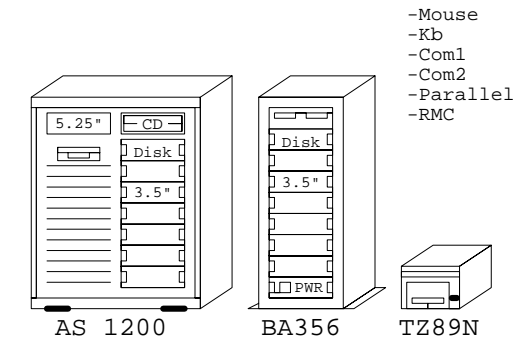

Licenses included:

- DIGITAL UNIX V4.0d, Base license, Unlimited User license, Server Extension license, and Internet Access Software license and Netscape's Enterprise Server 3.0.
- OpenVMS V7.1-1H1, Base license and DIGITAL Enterprise Integration Package.

	@533MHz
SPECint95	16.5
SPECfp95	21.9
SPECweb96	3000
TPC	7023@$49

Software Processor Code: E

digital	18-May-1998	GEAL22
http://www.digital.com/golden-eggs		

AlphaServer 1200 5/533 Systems
GOLDEN EGGS Visual Configurations, Helsinki