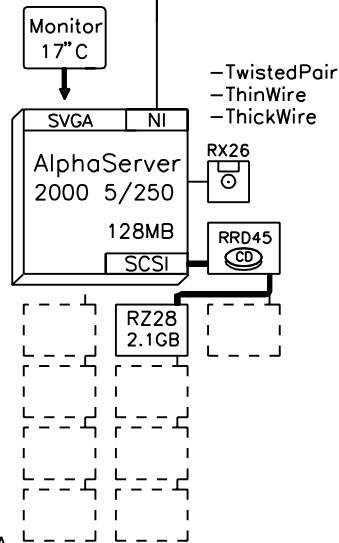

Software Processor Code: G

GEAS200A

digital 23-Feb-1996 Detail Layer
GOLDas20005250a

AlphaServer 2000 5/250 Systems
GOLDEN EGGS Visual Configurations, Helsinki

2000