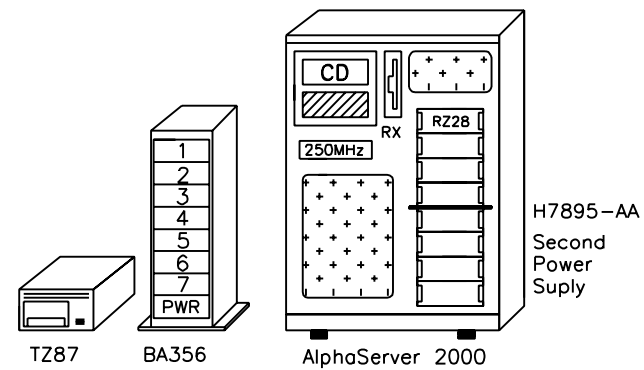

Software Processor Code: G

GEAS200A

digital 23-Feb-1996 Detail Layer
GOLDas20005250a

AlphaServer 2000 5/250 Systems
GOLDEN EGGS Visual Configurations, Helsinki

2000