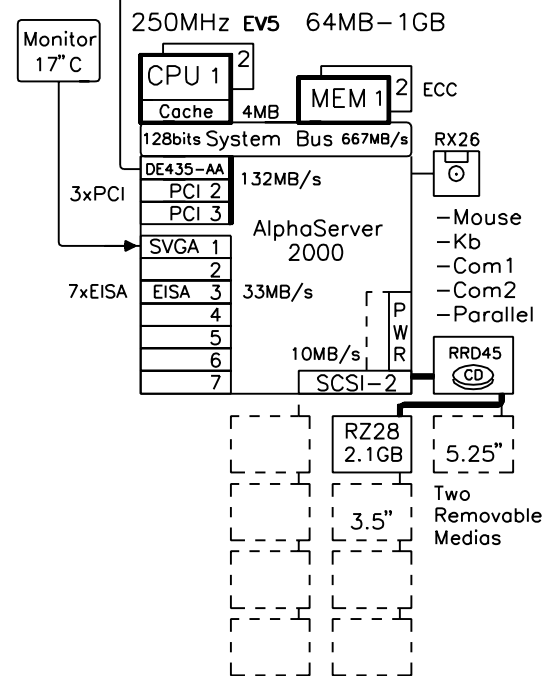

Software Processor Code: G

GEAS200A

digital 23-Feb-1996 Detail Layer
GOLDas20005250a

AlphaServer 2000 5/250 Systems
GOLDEN EGGS Visual Configurations, Helsinki

2000