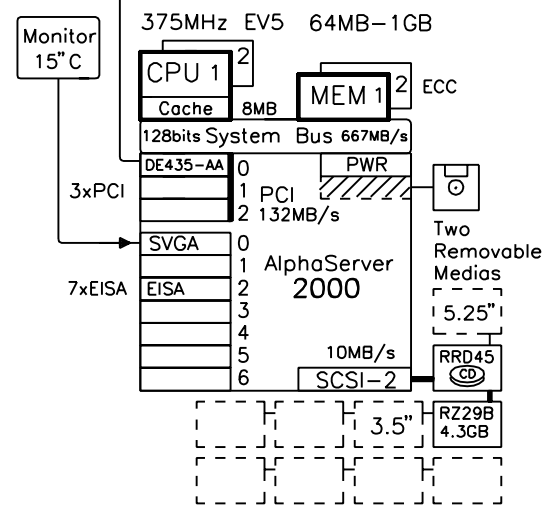

Software Processor Code: G

GEAS202A

digital 21-Oct-1996 Detail Layer
GOLDas20005375a

AlphaServer 2000 5/375 Systems
GOLDEN EGGS Visual Configurations, Helsinki

2000