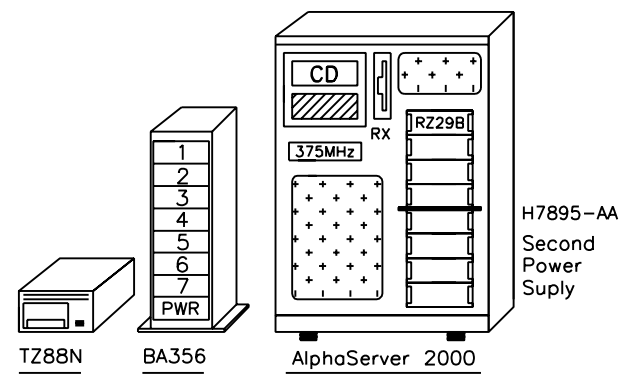

Software Processor Code: G

GEAS202A

digital 21-Oct-1996 Detail Layer
GOLDas20005375a

AlphaServer 2000 5/375 Systems
GOLDEN EGGS Visual Configurations, Helsinki

2000