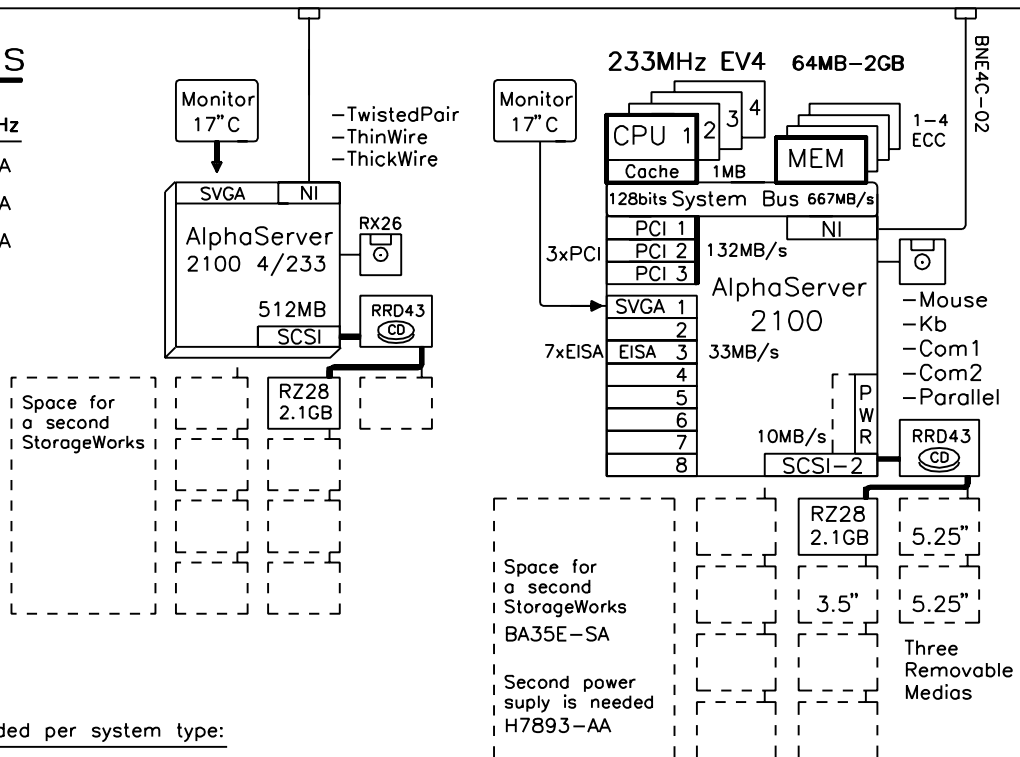

MS451-DA	128MB		Max Memory 4x 512MB = 2GB
MS451-FA	512MB		

Internal Storage

Tape

TLZ07-LG 8GB DAT tape drive

Wide disks

RZ26N-VW	1.05GB hard disk, wide
RZ28M-VW	2.1GB hard disk, wide
RZ29B-VW	4.3GB hard disk, wide
KZPSC-BA	RAID 3-port PCI-controller, wide
BC25T-2L	Order 1 or 2 SCSI-cable, wide

Controllers

KZPSA-BB	PCI-based Fast-Wide-Differential SCSI
BN21W-0B	Flexible Y-cable for ext. terminator
H879-A	External FWD-terminator
BN21K-03	FWD SCSI cable
KFESB-AA	DSSI EISA-controller, OpenVMS
BC29S-09	DSSI cable
DEFPA-AA	FDDI PCI, single attachment
DEFEA-AA	FDDI EISA, single attachment
DE43S-AA	PCI-based Ethernet controller
DE42S-AA	EISA-based Ethernet controller
DNSES-AA	Synchronous coms. EISA

Licenses included per system type:

- Windows NT Server + 5-client access, V3.51 media kit.
- Digital UNIX 2-user base license, NAS BASE SERVER 200 license
- OpenVMS base license + system manager license, NAS BASE SERVER 200 license

External Options:

Tape

TZ87-TA	20GB tape drive, table top
SZ107-AA/AB	140GB DLT-tape with loader
BN23G-01	SCSI-cable, narrow
BN19C-2E	PowerCable, European
KZPAA-AA	Recommended controller, narrow

Wide disks

KZPSC-BA	RAID 3-port PCI-controller, wide
BN31S-1E	Order 1 or 2 SCSI cables, wide
BA356-KC	StorageWorks pedestal, wide
BN19C-2E	Power cable, European
RZ26N-VW	1.05GB hard disk, wide
RZ28M-VW	2.1GB hard disk, wide
RZ29B-VW	4.3GB hard disk, wide

Total:
1-7

Software Processor Code: G

digital	18-Oct-1995	Detail Layer
	GOLDas21004233a	

AlphaServer 2100 4/233 Systems

GOLDEN EGGS Visual Configurations, Helsinki

2100