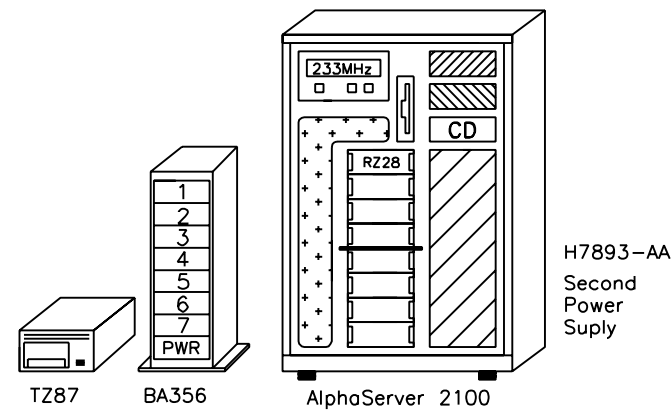

MS451-DA	128MB		Max Memory 4x 512MB = 2GB
MS451-FA	512MB		

Internal Storage

Tape

TLZ07-LG 8GB DAT tape drive

Wide disks

RZ26N-VW	1.05GB hard disk, wide
RZ28M-VW	2.1GB hard disk, wide
RZ29B-VW	4.3GB hard disk, wide
KZPSC-BA	RAID 3-port PCI-controller, wide
BC25T-2L	Order 1 or 2 SCSI-cable, wide

Controllers

KZPSA-BB	PCI-based Fast-Wide-Differential SCSI
BN21W-0B	Flexible Y-cable for ext. terminator
H879-A	External FWD-terminator
BN21K-03	FWD SCSI cable
KFESB-AA	DSSI EISA-controller, OpenVMS
BC29S-09	DSSI cable
DEFPA-AA	FDDI PCI, single attachment
DEFEA-AA	FDDI EISA, single attachment
DE43S-AA	PCI-based Ethernet controller
DE42S-AA	EISA-based Ethernet controller
DNSES-AA	Synchronous coms. EISA

Licenses included per system type:

- Windows NT Server + 5-client access, V3.51 media kit.
- Digital UNIX 2-user base license, NAS BASE SERVER 200 license
- OpenVMS base license + system manager license, NAS BASE SERVER 200 license

External Options:

Tape

TZ87-TA	20GB tape drive, table top
SZ107-AA/AB	140GB DLT-tape with loader
BN23G-01	SCSI-cable, narrow
BN19C-2E	PowerCable, European
KZPAA-AA	Recommended controller, narrow

Wide disks

KZPSC-BA	RAID 3-port PCI-controller, wide
BN31S-1E	Order 1 or 2 SCSI cables, wide
BA356-KC	StorageWorks pedestal, wide
BN19C-2E	Power cable, European
RZ26N-VW	1.05GB hard disk, wide
RZ28M-VW	2.1GB hard disk, wide
RZ29B-VW	4.3GB hard disk, wide

Total:
1-7

Software Processor Code: G

digital	18-Oct-1995	Detail Layer
	GOLDas21004233a	

AlphaServer 2100 4/233 Systems

GOLDEN EGGS Visual Configurations, Helsinki

2100