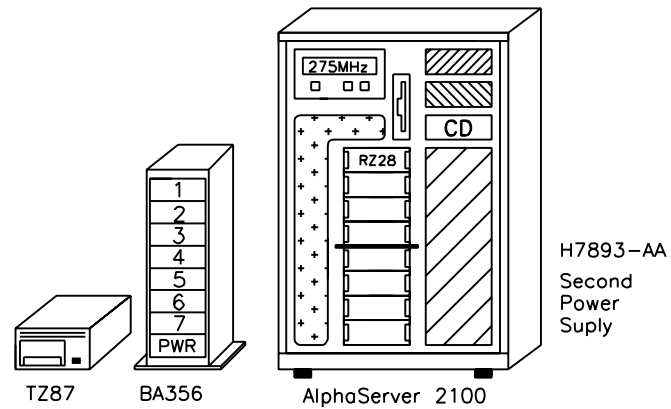

MS451-DA	128MB		Max Memory 4x 512MB = 2GB
MS451-FA	512MB		

Internal Storage

Tape

TLZ07-LG 8GB DAT tape drive

Wide disks

RZ26N-VW	1.05GB hard disk, wide
RZ28M-VW	2.1GB hard disk, wide
RZ29B-VW	4.3GB hard disk, wide
KZPSC-BA	RAID 3-port PCI-controller, wide
BC25T-2L	Order 1 or 2 SCSI-cable, wide

Controllers

KZPSA-BB	PCI-based Fast-Wide-Differential SCSI
BN21W-0B	Flexible Y-cable for ext. terminator
H879-A	External FWD-terminator
BN21K-03	FWD SCSI cable
KFESB-AA	DSSI EISA-controller, OpenVMS
BC29S-09	DSSI cable
DEFPA-AA	FDDI PCI, single attachment
DEFEA-AA	FDDI EISA, single attachment
DE43S-AA	PCI-based Ethernet controller
DE42S-AA	EISA-based Ethernet controller
DNSES-AA	Synchronous coms. EISA

Licenses included per system type:

- Windows NT Server + 5-client access, V3.51 media kit.
- Digital UNIX 2-user base license, NAS BASE SERVER 200 license
- OpenVMS base license + system manager license, NAS BASE SERVER 200 license

External Options:

Tape

TZ87-TA	20GB tape drive, table top
SZ107-AA/AB	140GB DLT-tape with loader
BN23G-01	SCSI-cable, narrow
BN19C-2E	PowerCable, European
KZPAA-AA	Recommended controller, narrow

Wide disks

KZPSC-BA	RAID 3-port PCI-controller, wide
BN31S-1E	Order 1 or 2 SCSI cables, wide
BA356-KC	StorageWorks pedestal, wide
BN19C-2E	Power cable, European
RZ26N-VW	1.05GB hard disk, wide
RZ28M-VW	2.1GB hard disk, wide
RZ29B-VW	4.3GB hard disk, wide

Total:
1-7

Software Processor Code: G

digital	18-Oct-1995	Detail Layer
	GOLDas21004275a	

AlphaServer 2100 4/275 Systems
GOLDEN EGGS Visual Configurations, Helsinki

2100