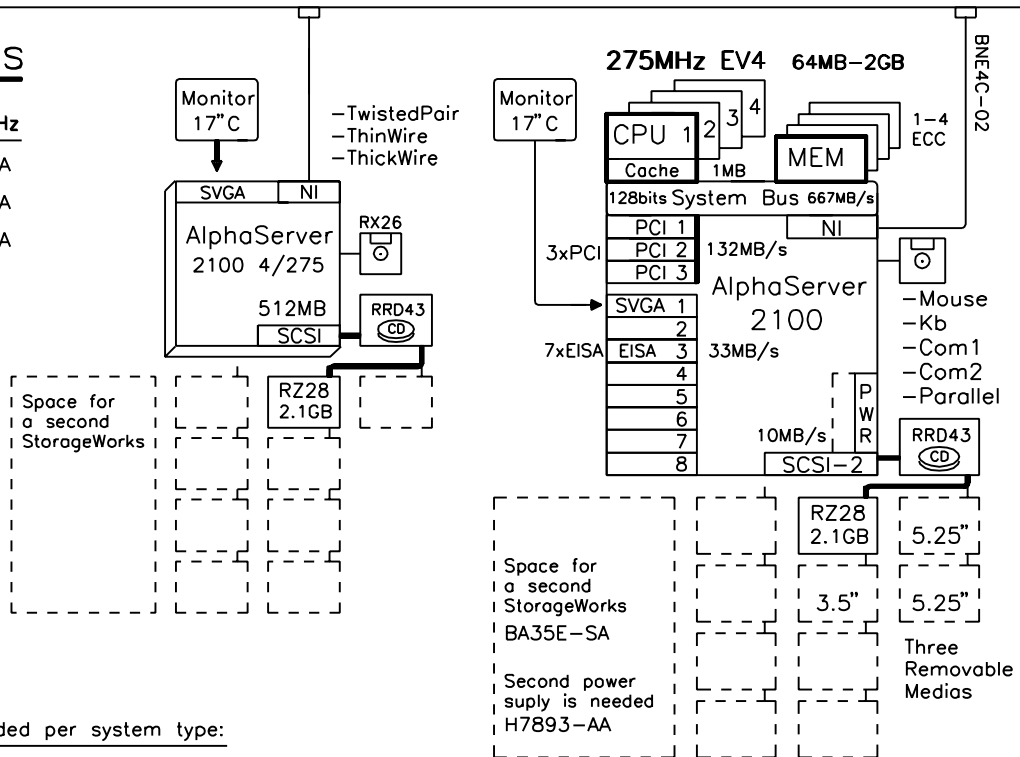

MS451-DA	128MB		Max Memory 4x 512MB = 2GB
MS451-FA	512MB		

Internal Storage

Tape

TLZ07-LG 8GB DAT tape drive

Wide disks

RZ26N-VW	1.05GB hard disk, wide
RZ28M-VW	2.1GB hard disk, wide
RZ29B-VW	4.3GB hard disk, wide
KZPSC-BA	RAID 3-port PCI-controller, wide
BC25T-2L	Order 1 or 2 SCSI-cable, wide

Controllers

KZPSA-BB	PCI-based Fast-Wide-Differential SCSI
BN21W-0B	Flexible Y-cable for ext. terminator
H879-A	External FWD-terminator
BN21K-03	FWD SCSI cable
KFESB-AA	DSSI EISA-controller, OpenVMS
BC29S-09	DSSI cable
DEFPA-AA	FDDI PCI, single attachment
DEFEA-AA	FDDI EISA, single attachment
DE43S-AA	PCI-based Ethernet controller
DE42S-AA	EISA-based Ethernet controller
DNSES-AA	Synchronous coms. EISA

Licenses included per system type:

- Windows NT Server + 5-client access, V3.51 media kit.
- Digital UNIX 2-user base license, NAS BASE SERVER 200 license
- OpenVMS base license + system manager license, NAS BASE SERVER 200 license

External Options:

Tape

TZ87-TA	20GB tape drive, table top
SZ107-AA/AB	140GB DLT-tape with loader
BN23G-01	SCSI-cable, narrow
BN19C-2E	PowerCable, European
KZPAA-AA	Recommended controller, narrow

Wide disks

KZPSC-BA	RAID 3-port PCI-controller, wide
BN31S-1E	Order 1 or 2 SCSI cables, wide
BA356-KC	StorageWorks pedestal, wide
BN19C-2E	Power cable, European
RZ26N-VW	1.05GB hard disk, wide
RZ28M-VW	2.1GB hard disk, wide
RZ29B-VW	4.3GB hard disk, wide

Total:
1-7

Software Processor Code: G

digital	18-Oct-1995	Detail Layer
	GOLDas21004275a	

AlphaServer 2100 4/275 Systems
GOLDEN EGGS Visual Configurations, Helsinki

2100