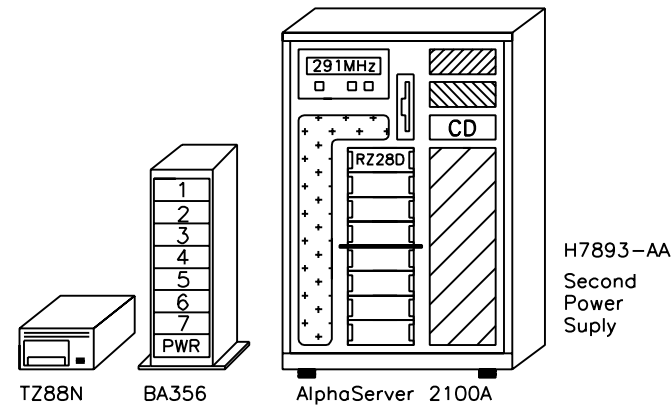

Controllers

KZPSA-BB	PCI-based Fast-Wide-Differential SCSI
BN21W-OB	Flexible Y-cable for ext. terminator
H879-A	External FWD-terminator
BN21K-03	FWD SCSI cable
KFPSC-AA	PCI-based DSSI controller, OpenVMS
BC29S-09	DSSI cable
CIPCA-AA	PCI-based CI-controller, OpenVMS
CCMAA-AA	PCI-based Memory Channel
BC12N-10	Memory Channel cable
DEFPA-AA	FDDI PCI, single attachment
DEFEA-AA	FDDI EISA, single attachment
DE500-AA	PCI-based Fast Ethernet
DNSES-AA	Synchronous coms. EISA UNIX, OVMS
DJ-ML200-CA	8MB PresrtoServer, PCI UNIX

Licenses included per system type:

- Windows NT Server + 5-client access, V3.51 media kit.
- Digital UNIX base license
  Digital NAS Base Server 200 license
- OpenVMS base license
  NAS 200 for OpenVMS license

External Options:

Tape

TZ88N-TA	40GB tape drive, table top
SZ107-AA/AB	140GB DLT-tape with loader
BN23G-01	SCSI-cable, narrow
BN19C-2E	PowerCable, European
KZPAA-AA	Recommended controller, narrow

Wide disks

KZPSC-BA	RAID 3-port PCI-controller, wide
BN31S-1E	Order 1 or 2 SCSI cables, wide
BA356-KC	StorageWorks pedestal, wide
BN19C-2E	Power cable, European
RZ26L-VW	1.05GB hard disk, wide
RZ28D-VW	2.1GB hard disk, wide
RZ29B-VW	4.3GB hard disk, wide

Total: 1-7

Software Processor Code: G

GEAS211A

digital 16-Apr-1996 Detail Layer
GOLDas2100a5300a

AlphaServer 2100A 5/300 Systems
GOLDEN EGGS Visual Configurations, Helsinki

2100A