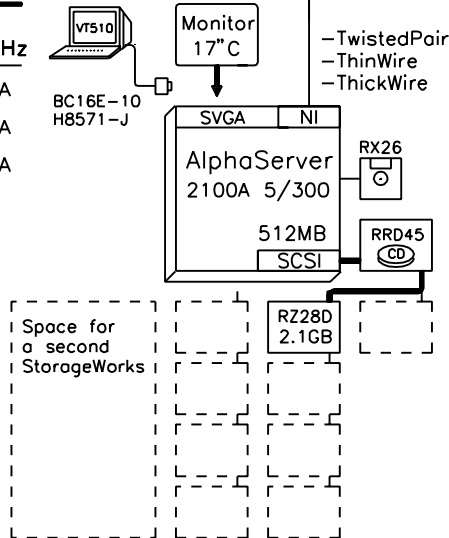

Controllers

KZPSA-BB	PCI-based Fast-Wide-Differential SCSI
BN21W-OB	Flexible Y-cable for ext. terminator
H879-A	External FWD-terminator
BN21K-03	FWD SCSI cable
KFPSC-AA	PCI-based DSSI controller, OpenVMS
BC29S-09	DSSI cable
CIPCA-AA	PCI-based CI-controller, OpenVMS
CCMAA-AA	PCI-based Memory Channel
BC12N-10	Memory Channel cable
DEFPA-AA	FDDI PCI, single attachment
DEFEA-AA	FDDI EISA, single attachment
DE500-AA	PCI-based Fast Ethernet
DNSES-AA	Synchronous coms. EISA UNIX, OVMS
DJ-ML200-CA	8MB PresrtoServer, PCI UNIX

Licenses included per system type:

- Windows NT Server + 5-client access, V3.51 media kit.
- Digital UNIX base license
  Digital NAS Base Server 200 license
- OpenVMS base license
  NAS 200 for OpenVMS license

External Options:

Tape

TZ88N-TA	40GB tape drive, table top
SZ107-AA/AB	140GB DLT-tape with loader
BN23G-01	SCSI-cable, narrow
BN19C-2E	PowerCable, European
KZPAA-AA	Recommended controller, narrow

Wide disks

KZPSC-BA	RAID 3-port PCI-controller, wide
BN31S-1E	Order 1 or 2 SCSI cables, wide
BA356-KC	StorageWorks pedestal, wide
BN19C-2E	Power cable, European
RZ26L-VW	1.05GB hard disk, wide
RZ28D-VW	2.1GB hard disk, wide
RZ29B-VW	4.3GB hard disk, wide

Total: 1-7

Software Processor Code: G

GEAS211A

digital 16-Apr-1996 Detail Layer
GOLDas2100a5300a

AlphaServer 2100A 5/300 Systems
GOLDEN EGGS Visual Configurations, Helsinki

2100A