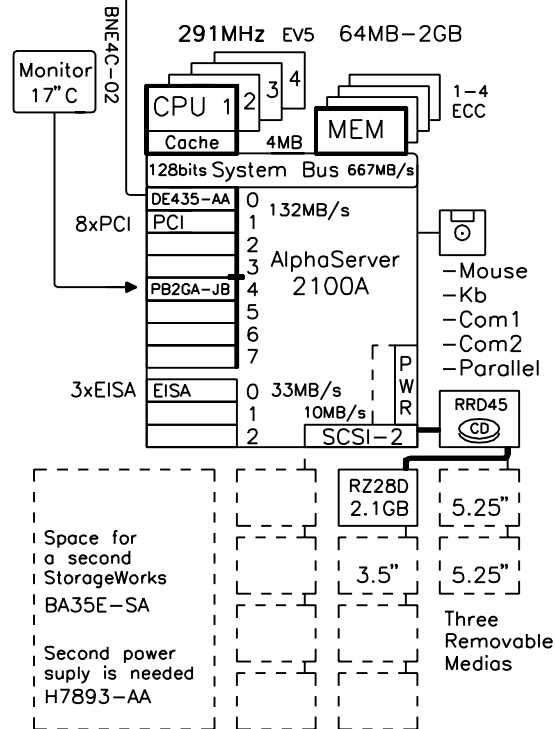

Controllers

KZPSA-BB	PCI-based Fast-Wide-Differential SCSI
BN21W-OB	Flexible Y-cable for ext. terminator
H879-A	External FWD-terminator
BN21K-03	FWD SCSI cable
KFPSC-AA	PCI-based DSSI controller, OpenVMS
BC29S-09	DSSI cable
CIPCA-AA	PCI-based CI-controller, OpenVMS
CCMAA-AA	PCI-based Memory Channel
BC12N-10	Memory Channel cable
DEFPA-AA	FDDI PCI, single attachment
DEFEA-AA	FDDI EISA, single attachment
DE500-AA	PCI-based Fast Ethernet
DNSES-AA	Synchronous coms. EISA UNIX, OVMS
DJ-ML200-CA	8MB PresrtoServer, PCI UNIX

Licenses included per system type:

- Windows NT Server + 5-client access, V3.51 media kit.
- Digital UNIX base license
  Digital NAS Base Server 200 license
- OpenVMS base license
  NAS 200 for OpenVMS license

External Options:

Tape

TZ88N-TA	40GB tape drive, table top
SZ107-AA/AB	140GB DLT-tape with loader
BN23G-01	SCSI-cable, narrow
BN19C-2E	PowerCable, European
KZPAA-AA	Recommended controller, narrow

Wide disks

KZPSC-BA	RAID 3-port PCI-controller, wide
BN31S-1E	Order 1 or 2 SCSI cables, wide
BA356-KC	StorageWorks pedestal, wide
BN19C-2E	Power cable, European
RZ26L-VW	1.05GB hard disk, wide
RZ28D-VW	2.1GB hard disk, wide
RZ29B-VW	4.3GB hard disk, wide

Total: 1-7

Software Processor Code: G

GEAS211A

digital 16-Apr-1996 Detail Layer
GOLDas2100a5300a

AlphaServer 2100A 5/300 Systems
GOLDEN EGGS Visual Configurations, Helsinki

2100A