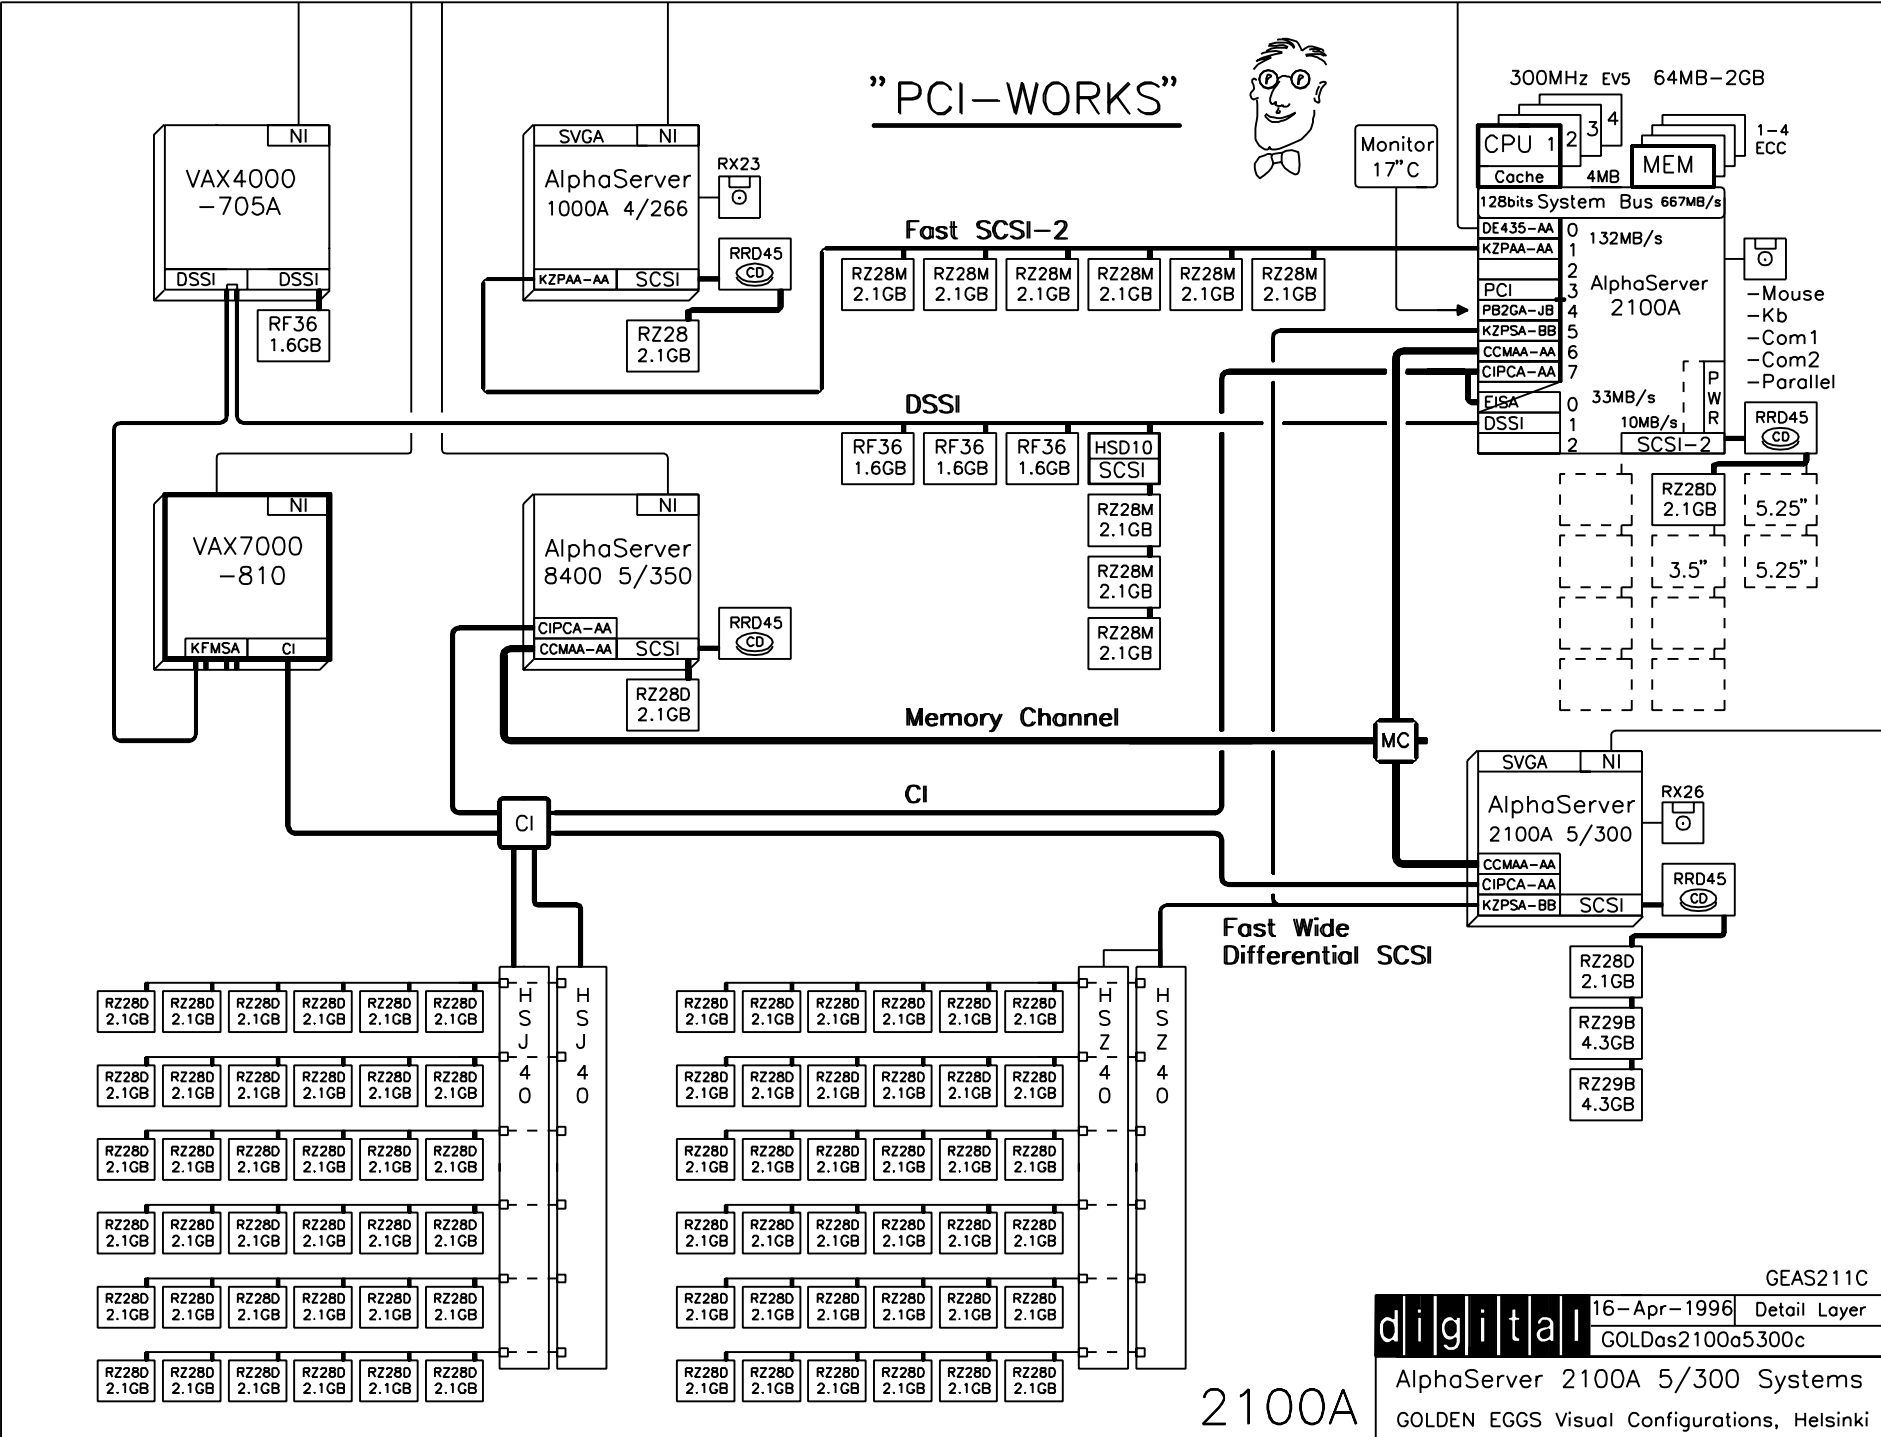

"PCI-WORKS"

GEAS211C
 16-Apr-1996 Detail Layer
 GOLDas2100a5300c
 AlphaServer 2100A 5/300 Systems
 GOLDEN EGGS Visual Configurations, Helsinki

2100A