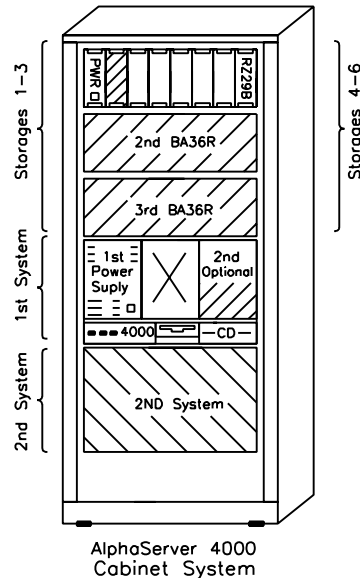

#4 For 240V select keyboard and power cord for pedestal

#5 2x BN19C-2E	EUROPE	BN19A-2E	GB	BN19K-2E	DK	BN19M-2E	I
		BN19E-2E	CH	BN18L-2E	IL	BN19S-2E	India

Internal Options:

Memory Expansion

MS320-CA	128MB	MEM 1 2 Max Memory= 4GB
MS330-EA	512MB	
MS330-FA	1GB	
MS330-GA	2GB	

Additional CPUs, SMP

	5/400 4MB	5/300 2MB
NT	KN304-BC	KN302-BC
UNIX	KN304-BA	KN302-BA
OVMS	KN304-BB	KN302-BB

Internal Storage

Tape

TLZ09-LK	8GB DAT tape drive for pedestal only
TLZ09-VA	8GB DAT tape drive StorageWorks
TZ88N-VA	40GB DLT tape, 3MB/s

Wide disks

RZ28D-VW	2.1GB hard disk, wide
RZ29B-VW	4.3GB hard disk, wide

Controllers

KZPSC-BA	PCI-based 3-port RAID, wide
BN31S-1E	Wide data cable, 1-3
KZPAC-SB	Cbl bukhead for two 3rd ports
KZPSA-BB	PCI-based Fast-Wide-Differential SCSI
BN21W-0B	Flexible Y-cable for ext. terminator
H879-A	External FWD-terminator
BN21K-03	FWD SCSI cable
KFPSA-AA	PCI-based DSSI-controller
BC29S-09	DSSI cable
DEFPA-AA	FDDI PCI, single attachment
DE500-XA	PCI-based Fast Ethernet controller

H7291-AA
Second power supply
BN35S-02

External Options:

Tape

TZ887-NT	140/280GB DLT-tape, tabletop
BN19C-2E	Power cord 240V Europe
TZ887-NE	140/280GB DLT-tape, for cabinet
BN30B-02	Cabinet power cord
KZPAA-AA	SCSI-controller, narrow
BN23G-02	50HD-50LD SCSI-cable

http:// internet here..... ..

Licenses included per system type:

- Windows NT Server + 5-client access, V3.51 media kit.
- Digital UNIX base license and Internet Digital NAS Base Server 200 license
- OpenVMS base license
  NAS 200 for OpenVMS license

304XR-BW CPU upgrade 5/300 ->5/400,4MB

Software Processor Code: G

digital 10-Feb-1997 Detail Layer
GEA403

AlphaServer 4000 5/400 Systems
GOLDEN EGGS Visual Configurations, Helsinki

4000