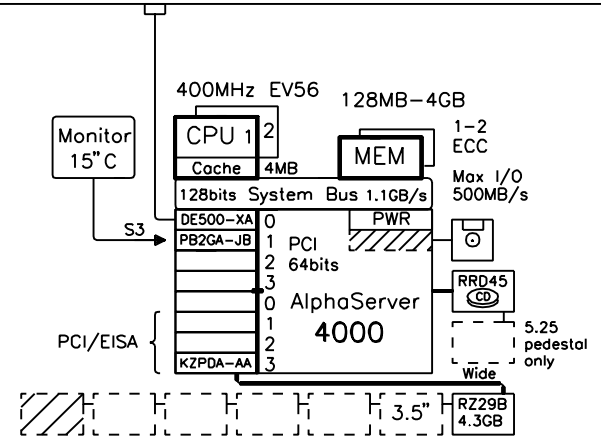

#4 For 240V select keyboard and power cord for pedestal

#5 2x BN19C-2E	EUROPE	BN19A-2E	GB	BN19K-2E	DK	BN19M-2E	I
		BN19E-2E	CH	BN18L-2E	IL	BN19S-2E	India

Internal Options:

Memory Expansion

MS320-CA	128MB	MEM 1 2 Max Memory= 4GB
MS330-EA	512MB	
MS330-FA	1GB	
MS330-GA	2GB	

Additional CPUs, SMP

	5/400 4MB	5/300 2MB
NT	KN304-BC	KN302-BC
UNIX	KN304-BA	KN302-BA
OVMS	KN304-BB	KN302-BB

Internal Storage

Tape

TLZ09-LK	8GB DAT tape drive for pedestal only
TLZ09-VA	8GB DAT tape drive StorageWorks
TZ88N-VA	40GB DLT tape, 3MB/s

Wide disks

RZ28D-VW	2.1GB hard disk, wide
RZ29B-VW	4.3GB hard disk, wide

Controllers

KZPSC-BA	PCI-based 3-port RAID, wide
BN31S-1E	Wide data cable, 1-3
KZPAC-SB	Cbl bukhead for two 3rd ports
KZPSA-BB	PCI-based Fast-Wide-Differential SCSI
BN21W-0B	Flexible Y-cable for ext. terminator
H879-A	External FWD-terminator
BN21K-03	FWD SCSI cable
KFPSA-AA	PCI-based DSSI-controller
BC29S-09	DSSI cable
DEFPA-AA	FDDI PCI, single attachment
DE500-XA	PCI-based Fast Ethernet controller

H7291-AA
Second power supply
BN35S-02

External Options:

Tape

TZ887-NT	140/280GB DLT-tape, tabletop
BN19C-2E	Power cord 240V Europe
TZ887-NE	140/280GB DLT-tape, for cabinet
BN30B-02	Cabinet power cord
KZPAA-AA	SCSI-controller, narrow
BN23G-02	50HD-50LD SCSI-cable

http:// internet here..... ..

Licenses included per system type:

- Windows NT Server + 5-client access, V3.51 media kit.
- Digital UNIX base license and Internet Digital NAS Base Server 200 license
- OpenVMS base license
  NAS 200 for OpenVMS license

304XR-BW CPU upgrade 5/300 ->5/400,4MB

Software Processor Code: G

digital 10-Feb-1997 Detail Layer
GEA403

AlphaServer 4000 5/400 Systems
GOLDEN EGGS Visual Configurations, Helsinki

4000