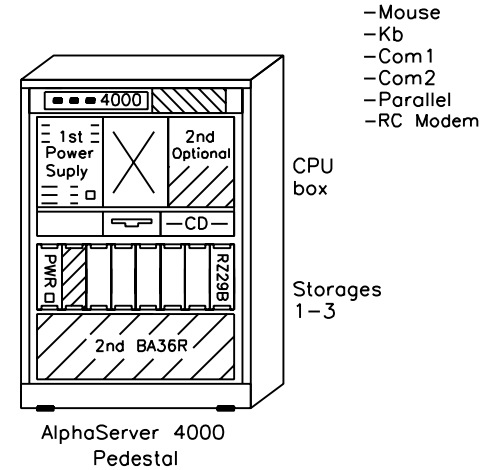

#4 For 240V select keyboard and power cord for pedestal

#5 2x BN19C-2E	EUROPE	BN19A-2E	GB	BN19K-2E	DK	BN19M-2E	I
		BN19E-2E	CH	BN18L-2E	IL	BN19S-2E	India

Internal Options:

Memory Expansion

MS320-CA	128MB	MEM 1 2 Max Memory= 4GB
MS330-EA	512MB	
MS330-FA	1GB	
MS330-GA	2GB	

Additional CPUs, SMP

	5/400 4MB	5/300 2MB
NT	KN304-BC	KN302-BC
UNIX	KN304-BA	KN302-BA
OVMS	KN304-BB	KN302-BB

Internal Storage

Tape

TLZ09-LK	8GB DAT tape drive for pedestal only
TLZ09-VA	8GB DAT tape drive StorageWorks
TZ88N-VA	40GB DLT tape, 3MB/s

Wide disks

RZ28D-VW	2.1GB hard disk, wide
RZ29B-VW	4.3GB hard disk, wide

Controllers

KZPSC-BA	PCI-based 3-port RAID, wide
BN31S-1E	Wide data cable, 1-3
KZPAC-SB	Cbl bukhead for two 3rd ports
KZPSA-BB	PCI-based Fast-Wide-Differential SCSI
BN21W-0B	Flexible Y-cable for ext. terminator
H879-A	External FWD-terminator
BN21K-03	FWD SCSI cable
KFPSA-AA	PCI-based DSSI-controller
BC29S-09	DSSI cable
DEFPA-AA	FDDI PCI, single attachment
DE500-XA	PCI-based Fast Ethernet controller

H7291-AA
Second power supply
BN35S-02

External Options:

Tape

TZ887-NT	140/280GB DLT-tape, tabletop
BN19C-2E	Power cord 240V Europe
TZ887-NE	140/280GB DLT-tape, for cabinet
BN30B-02	Cabinet power cord
KZPAA-AA	SCSI-controller, narrow
BN23G-02	50HD-50LD SCSI-cable

http:// internet here..... ..

Licenses included per system type:

- Windows NT Server + 5-client access, V3.51 media kit.
- Digital UNIX base license and Internet Digital NAS Base Server 200 license
- OpenVMS base license
  NAS 200 for OpenVMS license

304XR-BW CPU upgrade 5/300 ->5/400,4MB

Software Processor Code: G

digital 10-Feb-1997 Detail Layer
GEA403

AlphaServer 4000 5/400 Systems
GOLDEN EGGS Visual Configurations, Helsinki

4000