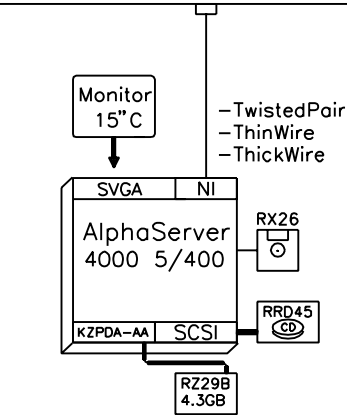

#4 For 240V select keyboard and power cord for pedestal

#5 2x BN19C-2E	EUROPE	BN19A-2E	GB	BN19K-2E	DK	BN19M-2E	I
		BN19E-2E	CH	BN18L-2E	IL	BN19S-2E	India

Internal Options:

Memory Expansion

MS320-CA	128MB	MEM 1 2 Max Memory= 4GB
MS330-EA	512MB	
MS330-FA	1GB	
MS330-GA	2GB	

Additional CPUs, SMP

	5/400 4MB	5/300 2MB
NT	KN304-BC	KN302-BC
UNIX	KN304-BA	KN302-BA
OVMS	KN304-BB	KN302-BB

Internal Storage

Tape

TLZ09-LK	8GB DAT tape drive for pedestal only
TLZ09-VA	8GB DAT tape drive StorageWorks
TZ88N-VA	40GB DLT tape, 3MB/s

Wide disks

RZ28D-VW	2.1GB hard disk, wide
RZ29B-VW	4.3GB hard disk, wide

Controllers

KZPSC-BA	PCI-based 3-port RAID, wide
BN31S-1E	Wide data cable, 1-3
KZPAC-SB	Cbl bukhead for two 3rd ports
KZPSA-BB	PCI-based Fast-Wide-Differential SCSI
BN21W-0B	Flexible Y-cable for ext. terminator
H879-A	External FWD-terminator
BN21K-03	FWD SCSI cable
KFPSA-AA	PCI-based DSSI-controller
BC29S-09	DSSI cable
DEFPA-AA	FDDI PCI, single attachment
DE500-XA	PCI-based Fast Ethernet controller

H7291-AA
Second power supply
BN35S-02

External Options:

Tape

TZ887-NT	140/280GB DLT-tape, tabletop
BN19C-2E	Power cord 240V Europe
TZ887-NE	140/280GB DLT-tape, for cabinet
BN30B-02	Cabinet power cord
KZPAA-AA	SCSI-controller, narrow
BN23G-02	50HD-50LD SCSI-cable

http:// internet here..... ..

Licenses included per system type:

- Windows NT Server + 5-client access, V3.51 media kit.
- Digital UNIX base license and Internet Digital NAS Base Server 200 license
- OpenVMS base license
  NAS 200 for OpenVMS license

304XR-BW CPU upgrade 5/300 ->5/400,4MB

Software Processor Code: G

digital 10-Feb-1997 Detail Layer
GEA403

AlphaServer 4000 5/400 Systems
GOLDEN EGGS Visual Configurations, Helsinki

4000