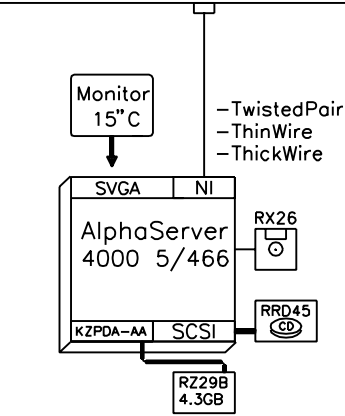

#4 For 240V select keyboard and power cord for pedestal

#5 2x BN19C-2E EUROPE BN19A-2E GB BN19K-2E DK BN19M-2E I
BN19E-2E CH BN18L-2E IL BN19S-2E India

Internal Options:

Memory Expansion

MS320-CA	128MB	MEM 1 2 Max Memory= 4GB
MS330-EA	512MB	
MS330-FA	1GB	
MS330-GA	2GB	

Additional CPUs, SMP

5/466 4MB	5/400 2MB
NT KN304-DD	KN304-BC
UNIX KN304-DB	KN304-BA
OVMS KN304-DC	KN304-BB

Internal Storage

Tape

TLZ09-LK	8GB DAT tape drive for pedestal only
TLZ09-VA	8GB DAT tape drive StorageWorks
TZ88N-VA	40GB DLT tape, 3MB/s

Wide disks

RZ28D-VW	2.1GB hard disk, wide
RZ29B-VW	4.3GB hard disk, wide

Controllers

KZPSC-BA	PCI-based 3-port RAID, wide
BN31S-1E	Wide data cable, 1-3
KZPAC-SB	Cbl bukhead for two 3rd ports
KZPSA-BB	PCI-based Fast-Wide-Differential SCSI
BN21W-0B	Flexible Y-cable for ext. terminator
H879-A	External FWD-terminator
BN21K-03	FWD SCSI cable
KFPSC-AA	PCI-based DSSI-controller
BC29S-09	DSSI cable
DEFPA-AA	FDDI PCI, single attachment
DE500-XA	PCI-based Fast Ethernet controller

H7291-AA
Second power supply
BN35S-02

External Options:

Tape

TZ887-NT	140/280GB DLT-tape, tabletop
BN19C-2E	Power cord 240V Europe
TZ887-NE	140/280GB DLT-tape, for cabinet
BN30B-02	Cabinet power cord
KZPAA-AA	SCSI-controller, narrow
BN23G-02	50HD-50LD SCSI-cable

http:// internet here..... ..

Licenses included per system type:

- Windows NT Server + 5-client access, V3.51 media kit.
- Digital UNIX base license and Internet Digital NAS Base Server 200 license
- OpenVMS base license NAS 200 for OpenVMS license

304XR-CW CPU upgrade 5/400 ->5/466

Software Processor Code: G

digital 10-Feb-1997 Detail Layer
GEA405

AlphaServer 4000 5/466 Systems
GOLDEN EGGS Visual Configurations, Helsinki

4000