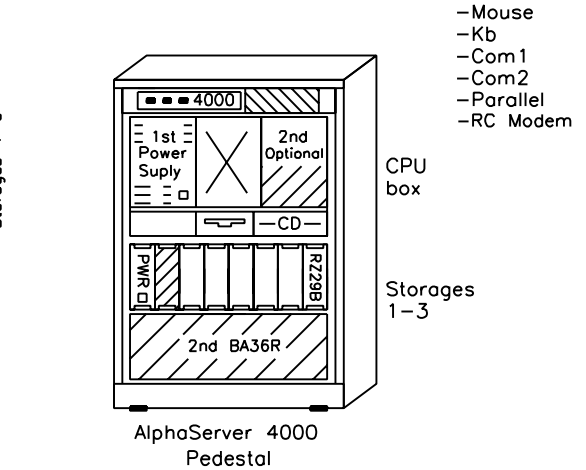

#4 For 240V select keyboard and power cord for pedestal

#5 2x BN19C-2E EUROPE BN19A-2E GB BN19K-2E DK BN19M-2E I
BN19E-2E CH BN18L-2E IL BN19S-2E India

Internal Options:

Memory Expansion

MS320-CA	128MB	MEM 1 2 Max Memory= 4GB
MS330-EA	512MB	
MS330-FA	1GB	
MS330-GA	2GB	

Additional CPUs, SMP

5/466 4MB	5/400 2MB
NT KN304-DD	KN304-BC
UNIX KN304-DB	KN304-BA
OVMS KN304-DC	KN304-BB

Internal Storage

Tape

TLZ09-LK	8GB DAT tape drive for pedestal only
TLZ09-VA	8GB DAT tape drive StorageWorks
TZ88N-VA	40GB DLT tape, 3MB/s

Wide disks

RZ28D-VW	2.1GB hard disk, wide
RZ29B-VW	4.3GB hard disk, wide

Controllers

KZPSC-BA	PCI-based 3-port RAID, wide
BN31S-1E	Wide data cable, 1-3
KZPAC-SB	Cbl bukhead for two 3rd ports
KZPSA-BB	PCI-based Fast-Wide-Differential SCSI
BN21W-0B	Flexible Y-cable for ext. terminator
H879-A	External FWD-terminator
BN21K-03	FWD SCSI cable
KFPSC-AA	PCI-based DSSI-controller
BC29S-09	DSSI cable
DEFPA-AA	FDDI PCI, single attachment
DE500-XA	PCI-based Fast Ethernet controller

H7291-AA
Second power supply
BN35S-02

External Options:

Tape

TZ887-NT	140/280GB DLT-tape, tabletop
BN19C-2E	Power cord 240V Europe
TZ887-NE	140/280GB DLT-tape, for cabinet
BN30B-02	Cabinet power cord
KZPAA-AA	SCSI-controller, narrow
BN23G-02	50HD-50LD SCSI-cable

http:// internet here..... ..

Licenses included per system type:

- Windows NT Server + 5-client access, V3.51 media kit.
- Digital UNIX base license and Internet Digital NAS Base Server 200 license
- OpenVMS base license NAS 200 for OpenVMS license

304XR-CW CPU upgrade 5/400 ->5/466

Software Processor Code: G

digital 10-Feb-1997 Detail Layer
GEA405

AlphaServer 4000 5/466 Systems
GOLDEN EGGS Visual Configurations, Helsinki

4000