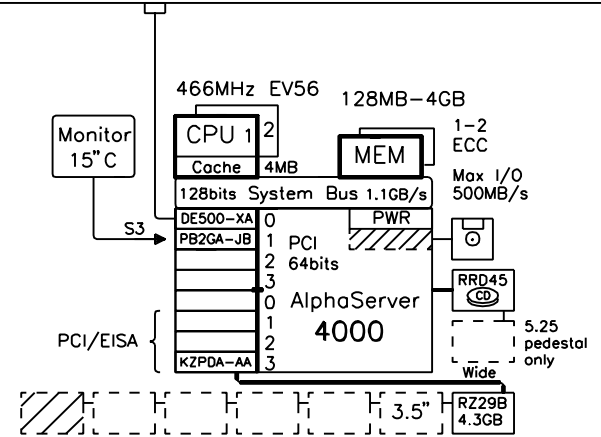

#4 For 240V select keyboard and power cord for pedestal

#5 2x BN19C-2E EUROPE BN19A-2E GB BN19K-2E DK BN19M-2E I
BN19E-2E CH BN18L-2E IL BN19S-2E India

Internal Options:

Memory Expansion

MS320-CA	128MB	MEM 1 2 Max Memory= 4GB
MS330-EA	512MB	
MS330-FA	1GB	
MS330-GA	2GB	

Additional CPUs, SMP

5/466 4MB	5/400 2MB
NT KN304-DD	KN304-BC
UNIX KN304-DB	KN304-BA
OVMS KN304-DC	KN304-BB

Internal Storage

Tape

TLZ09-LK	8GB DAT tape drive for pedestal only
TLZ09-VA	8GB DAT tape drive StorageWorks
TZ88N-VA	40GB DLT tape, 3MB/s

Wide disks

RZ28D-VW	2.1GB hard disk, wide
RZ29B-VW	4.3GB hard disk, wide

Controllers

KZPSC-BA	PCI-based 3-port RAID, wide
BN31S-1E	Wide data cable, 1-3
KZPAC-SB	Cbl bukhead for two 3rd ports
KZPSA-BB	PCI-based Fast-Wide-Differential SCSI
BN21W-0B	Flexible Y-cable for ext. terminator
H879-A	External FWD-terminator
BN21K-03	FWD SCSI cable
KFPSC-AA	PCI-based DSSI-controller
BC29S-09	DSSI cable
DEFPA-AA	FDDI PCI, single attachment
DE500-XA	PCI-based Fast Ethernet controller

H7291-AA
Second power supply
BN35S-02

External Options:

Tape

TZ887-NT	140/280GB DLT-tape, tabletop
BN19C-2E	Power cord 240V Europe
TZ887-NE	140/280GB DLT-tape, for cabinet
BN30B-02	Cabinet power cord
KZPAA-AA	SCSI-controller, narrow
BN23G-02	50HD-50LD SCSI-cable

http:// internet here..... ..

Licenses included per system type:

- Windows NT Server + 5-client access, V3.51 media kit.
- Digital UNIX base license and Internet Digital NAS Base Server 200 license
- OpenVMS base license NAS 200 for OpenVMS license

304XR-CW CPU upgrade 5/400 ->5/466

Software Processor Code: G

digital 10-Feb-1997 Detail Layer
GEA405

AlphaServer 4000 5/466 Systems
GOLDEN EGGS Visual Configurations, Helsinki

4000