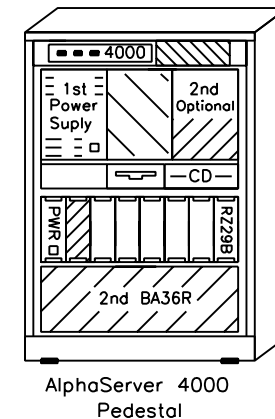

AlphaServer 4000 Pedestal

-Mouse
-Kb
-Com1
-Com2
-Parallel
-RC Modem

Licenses included per system type:

1. Windows NT Server V4.0 plus 10-client access, note: NT CD.kit is included in North American packages. For other NT packages order QB-23C8A-SB International English kit or language variant kit QB-23C*-SB.
   - DIGITAL UNIX V4.0B unlimited, server extension, Internet AlphaServer System Software kit.
   - OpenVMS V7.1 base with System Manager license and Enterprise Integrated Package.
2. 304XR-CW CPU upgrade 5/400 ->5/466

Software Processor Code: G

digital 04-Jul-1997 Detail Layer
GEA407

AlphaServer 4000 5/466 Systems
GOLDEN EGGS Visual Configurations, Helsinki

4000