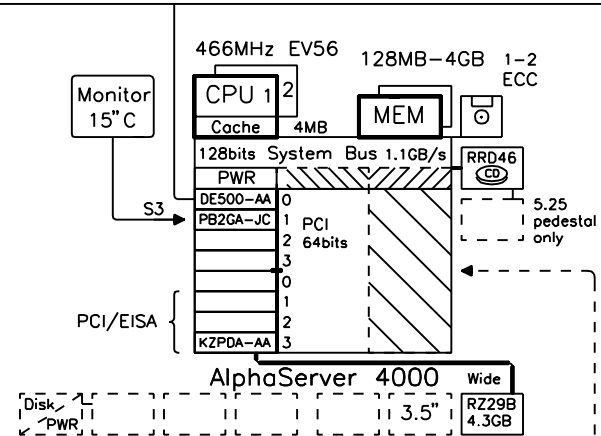

AlphaServer 4000 Pedestal

-Mouse
-Kb
-Com1
-Com2
-Parallel
-RC Modem

Licenses included per system type:

1. Windows NT Server V4.0 plus 10-client access, note: NT CD.kit is included in North American packages. For other NT packages order QB-23C8A-SB International English kit or language variant kit QB-23C*-SB.
   - DIGITAL UNIX V4.0B unlimited, server extension, Internet AlphaServer System Software kit.
   - OpenVMS V7.1 base with System Manager license and Enterprise Integrated Package.
2. 304XR-CW CPU upgrade 5/400 ->5/466

Software Processor Code: G

digital 04-Jul-1997 Detail Layer
GEA407

AlphaServer 4000 5/466 Systems
GOLDEN EGGS Visual Configurations, Helsinki

4000