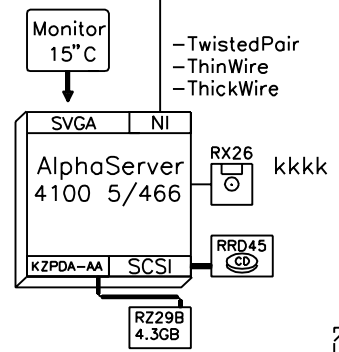

- #4 For 240V select keyboard and power cord for pedestal
- #5 2x BN19C-2E EUROPE BN19A-2E GB BN19K-2E DK BN19M-2E I
  BN19E-2E CH BN18L-2E IL BN19S-2E India

Internal Options:

Memory Expansion

MS320-CA	128MB	MEM 1 2 3 4
MS330-EA	512MB	
MS330-FA	1GB	
MS330-GA	2GB	

Max Memory= 8GB

Additional CPUs, SMP

5/466 4MB	5/400 4MB
NT KN304-DD	KN304-BC
UNIX KN304-DB	KN304-BA
OVMS KN304-DC	KN304-BB

Internal Storage

Tape

TLZ09-LK	8GB DAT tape drive for pedestal only
TLZ09-VA	8GB DAT tape drive StorageWorks
TZ88N-VA	40GB DLT tape, 3MB/s

Wide disks

RZ28D-VW	2.1GB hard disk, wide
RZ29B-VW	4.3GB hard disk, wide

Controllers

KZPSC-BA	PCI-based 3-port RAID, wide
BN31S-1E	Wide data cable, 1-3
KZPAC-SB	Cbl bukhead for two 3rd ports
KZPSA-BB	PCI-based Fast-Wide-Differential SCSI
BN21W-OB	Flexible Y-cable for ext. terminator
H879-A	External FWD-terminator
BN21K-03	FWD SCSI cable
KFP5A-AA	PCI-based DSSI-controller
BC29S-09	DSSI cable
DEFPA-AA	FDDI PCI, single attachment
DE500-XA	PCI-based Fast Ethernet controller

H7291-AA
Power supply
for 3rd-4th
CPU
BN35S-02

External Options:

Tape

TZ887-NT	140/280GB DLT-tape, tabletop
BN19C-2E	Power cord 240V Europe
TZ887-NE	140/280GB DLT-tape, for cabinet
BN30B-02	Cabinet power cord
KZPAA-AA	SCSI-controller ,narrow
BN23G-02	50HD-50LD SCSI-cable

http:// internet here..... ..

Licenses included per system type:

1. Windows NT Server + 5-client access, V3.51 media kit.
   - Digital UNIX base license and Internet Digital NAS Base Server 200 license
   - OpenVMS base license NAS 200 for OpenVMS license
   - 304XR-CW CPU upgrade 5/400 ->5/466
   - Dx-51Z1x-AA 4000 -> 4100
2. Software Processor Code: G

digital 10-Feb-1997 Detail Layer
GEA417

AlphaServer 4100 5/466 Systems
GOLDEN EGGS Visual Configurations, Helsinki

4100