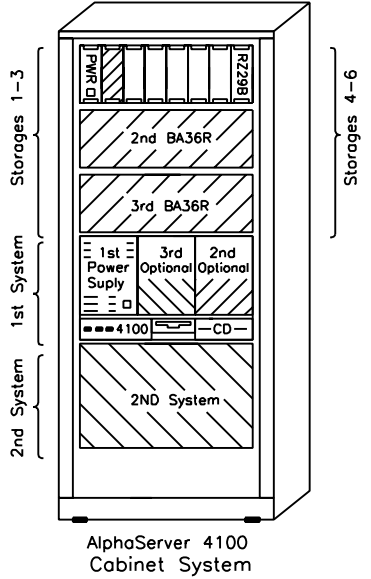

- #4 For 240V select keyboard and power cord for pedestal
- #5 2x BN19C-2E EUROPE BN19A-2E GB BN19K-2E DK BN19M-2E I
  BN19E-2E CH BN18L-2E IL BN19S-2E India

Internal Options:

Memory Expansion

MS320-CA	128MB	MEM 1 2 3 4
MS330-EA	512MB	
MS330-FA	1GB	
MS330-GA	2GB	

Max Memory= 8GB

Additional CPUs, SMP

5/466 4MB	5/400 4MB
NT KN304-DD	KN304-BC
UNIX KN304-DB	KN304-BA
OVMS KN304-DC	KN304-BB

Internal Storage

Tape

TLZ09-LK	8GB DAT tape drive for pedestal only
TLZ09-VA	8GB DAT tape drive StorageWorks
TZ88N-VA	40GB DLT tape, 3MB/s

Wide disks

RZ28D-VW	2.1GB hard disk, wide
RZ29B-VW	4.3GB hard disk, wide

Controllers

KZPSC-BA	PCI-based 3-port RAID, wide
BN31S-1E	Wide data cable, 1-3
KZPAC-SB	Cbl bukhead for two 3rd ports
KZPSA-BB	PCI-based Fast-Wide-Differential SCSI
BN21W-OB	Flexible Y-cable for ext. terminator
H879-A	External FWD-terminator
BN21K-03	FWD SCSI cable
KFP5A-AA	PCI-based DSSI-controller
BC29S-09	DSSI cable
DEFPA-AA	FDDI PCI, single attachment
DE500-XA	PCI-based Fast Ethernet controller

H7291-AA
Power supply
for 3rd-4th
CPU
BN35S-02

External Options:

Tape

TZ887-NT	140/280GB DLT-tape, tabletop
BN19C-2E	Power cord 240V Europe
TZ887-NE	140/280GB DLT-tape, for cabinet
BN30B-02	Cabinet power cord
KZPAA-AA	SCSI-controller ,narrow
BN23G-02	50HD-50LD SCSI-cable

http:// internet here..... ..

Licenses included per system type:

1. Windows NT Server + 5-client access, V3.51 media kit.
   - Digital UNIX base license and Internet Digital NAS Base Server 200 license
   - OpenVMS base license NAS 200 for OpenVMS license
   - 304XR-CW CPU upgrade 5/400 ->5/466
   - Dx-51Z1x-AA 4000 -> 4100
2. Software Processor Code: G

digital 10-Feb-1997 Detail Layer
GEA417

AlphaServer 4100 5/466 Systems
GOLDEN EGGS Visual Configurations, Helsinki

4100