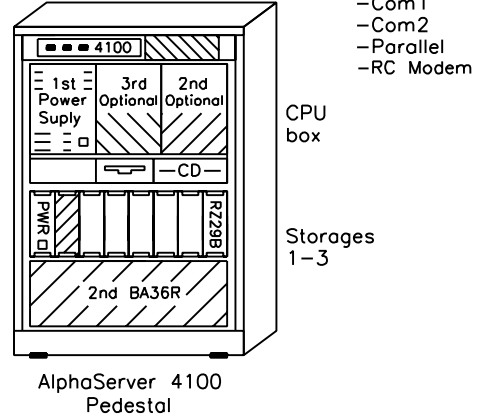

- #4 For 240V select keyboard and power cord for pedestal
- #5 2x BN19C-2E EUROPE BN19A-2E GB BN19K-2E DK BN19M-2E I
  BN19E-2E CH BN18L-2E IL BN19S-2E India

Internal Options:

Memory Expansion

MS320-CA	128MB	MEM 1 2 3 4
MS330-EA	512MB	
MS330-FA	1GB	
MS330-GA	2GB	

Max Memory= 8GB

Additional CPUs, SMP

5/466 4MB	5/400 4MB
NT KN304-DD	KN304-BC
UNIX KN304-DB	KN304-BA
OVMS KN304-DC	KN304-BB

Internal Storage

Tape

TLZ09-LK	8GB DAT tape drive for pedestal only
TLZ09-VA	8GB DAT tape drive StorageWorks
TZ88N-VA	40GB DLT tape, 3MB/s

Wide disks

RZ28D-VW	2.1GB hard disk, wide
RZ29B-VW	4.3GB hard disk, wide

Controllers

KZPSC-BA	PCI-based 3-port RAID, wide
BN31S-1E	Wide data cable, 1-3
KZPAC-SB	Cbl bukhead for two 3rd ports
KZPSA-BB	PCI-based Fast-Wide-Differential SCSI
BN21W-OB	Flexible Y-cable for ext. terminator
H879-A	External FWD-terminator
BN21K-03	FWD SCSI cable
KFP5A-AA	PCI-based DSSI-controller
BC29S-09	DSSI cable
DEFPA-AA	FDDI PCI, single attachment
DE500-XA	PCI-based Fast Ethernet controller

H7291-AA
Power supply
for 3rd-4th
CPU
BN35S-02

External Options:

Tape

TZ887-NT	140/280GB DLT-tape, tabletop
BN19C-2E	Power cord 240V Europe
TZ887-NE	140/280GB DLT-tape, for cabinet
BN30B-02	Cabinet power cord
KZPAA-AA	SCSI-controller ,narrow
BN23G-02	50HD-50LD SCSI-cable

http:// internet here..... ..

Licenses included per system type:

1. Windows NT Server + 5-client access, V3.51 media kit.
   - Digital UNIX base license and Internet Digital NAS Base Server 200 license
   - OpenVMS base license NAS 200 for OpenVMS license
   - 304XR-CW CPU upgrade 5/400 ->5/466
   - Dx-51Z1x-AA 4000 -> 4100
2. Software Processor Code: G

digital 10-Feb-1997 Detail Layer
GEA417

AlphaServer 4100 5/466 Systems
GOLDEN EGGS Visual Configurations, Helsinki

4100