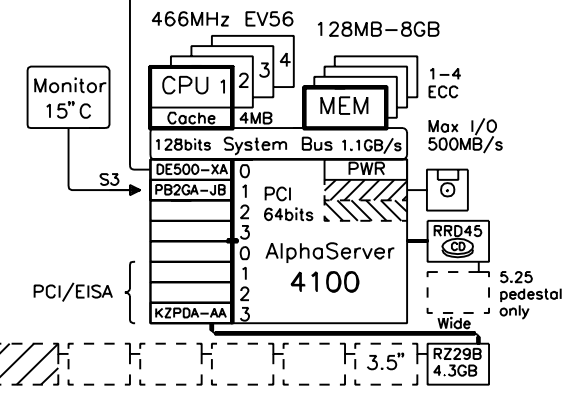

- #4 For 240V select keyboard and power cord for pedestal
- #5 2x BN19C-2E EUROPE BN19A-2E GB BN19K-2E DK BN19M-2E I
  BN19E-2E CH BN18L-2E IL BN19S-2E India

Internal Options:

Memory Expansion

MS320-CA	128MB	MEM 1 2 3 4
MS330-EA	512MB	
MS330-FA	1GB	
MS330-GA	2GB	

Max Memory= 8GB

Additional CPUs, SMP

5/466 4MB	5/400 4MB
NT KN304-DD	KN304-BC
UNIX KN304-DB	KN304-BA
OVMS KN304-DC	KN304-BB

Internal Storage

Tape

TLZ09-LK	8GB DAT tape drive for pedestal only
TLZ09-VA	8GB DAT tape drive StorageWorks
TZ88N-VA	40GB DLT tape, 3MB/s

Wide disks

RZ28D-VW	2.1GB hard disk, wide
RZ29B-VW	4.3GB hard disk, wide

Controllers

KZPSC-BA	PCI-based 3-port RAID, wide
BN31S-1E	Wide data cable, 1-3
KZPAC-SB	Cbl bukhead for two 3rd ports
KZPSA-BB	PCI-based Fast-Wide-Differential SCSI
BN21W-OB	Flexible Y-cable for ext. terminator
H879-A	External FWD-terminator
BN21K-03	FWD SCSI cable
KFP5A-AA	PCI-based DSSI-controller
BC29S-09	DSSI cable
DEFPA-AA	FDDI PCI, single attachment
DE500-XA	PCI-based Fast Ethernet controller

H7291-AA
Power supply
for 3rd-4th
CPU
BN35S-02

External Options:

Tape

TZ887-NT	140/280GB DLT-tape, tabletop
BN19C-2E	Power cord 240V Europe
TZ887-NE	140/280GB DLT-tape, for cabinet
BN30B-02	Cabinet power cord
KZPAA-AA	SCSI-controller ,narrow
BN23G-02	50HD-50LD SCSI-cable

http:// internet here..... ..

Licenses included per system type:

1. Windows NT Server + 5-client access, V3.51 media kit.
   - Digital UNIX base license and Internet Digital NAS Base Server 200 license
   - OpenVMS base license NAS 200 for OpenVMS license
   - 304XR-CW CPU upgrade 5/400 ->5/466
   - Dx-51Z1x-AA 4000 -> 4100
2. Software Processor Code: G

digital 10-Feb-1997 Detail Layer
GEA417

AlphaServer 4100 5/466 Systems
GOLDEN EGGS Visual Configurations, Helsinki

4100