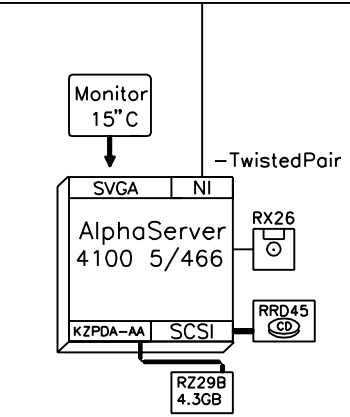

1. #4 For 240V select keyboard and power cord for pedestal
2. #5 2x BN19C-2E EUROPE BN19A-2E GB BN19K-2E DK BN19M-2E I
   BN19E-2E CH BN18L-2E IL BN19S-2E India

Internal Options:

Memory Expansion

MS320-CA	128MB
MS330-EA	512MB
MS330-FA	1GB
MS330-GA	2GB

Max Memory = 8GB

Additional CPUs, SMP

5/466 4MB	5/400 4MB
NT KN304-DD	KN304-BC
UNIX KN304-DB	KN304-BA
OVMS KN304-DC	KN304-BB

Internal Storage

Tape

TLZ09-LK	8GB DAT tape drive for pedestal only
TLZ09-VA	8GB DAT tape drive StorageWorks
TZ88N-VA	40GB DLT tape, 3MB/s

Wide disks

RZ28D-VW	2.1GB hard disk, wide
RZ29B-VW	4.3GB hard disk, wide
RZ29B-NT	

Controllers

KZPSC-BA	PCI-based 3-port RAID, wide
BN31S-1E	Wide data cable, 1-3
KZPAC-SB	Cbl bukhead for two 3rd ports
KZPSA-BB	PCI-based Fast-Wide-Differential SCSI
BN21W-0B	Flexible Y-cable for ext. terminator
H879-A	External FWD-terminator
BN21K-03	FWD SCSI cable
KFP5A-AA	PCI-based DSSI-controller
BC29S-09	DSSI cable
DEFPA-AA	FDDI PCI, single attachment
DE500-AA	PCI-based Fast Ethernet controller

H7291-AA	Power supply for 3rd-4th CPU
BN35S-02	

External Options:

Tape

TZ887-NT	140/280GB DLT-tape, tabletop
BN19C-2E	Power cord 240V Europe
TZ887-NE	140/280GB DLT-tape, for cabinet
BN30B-02	Cabinet power cord
KZPAA-AA	SCSI-controller, narrow
BN23G-02	50HD-50LD SCSI-cable

<http://www.digital.com/golden-eggs>

Licenses included per system type:

1. Windows NT Server V4.0 plus 10-client access, note: NT CD.kit is included in North American packages. For other NT packages order QB-23C8A-SB International English kit or language variant kit QB-23C**-SB.
   - DIGITAL UNIX V4.0B unlimited,server extension, Internet AlphaServer System Software kit.
   - OpenVMS V7.1 base with System Manager license and Enterprise Integrated Package. 304XR-CW CPU upgrade 5/400 ->5/466
2. Dx-51Z1x-AA 4000 -> 4100
   Software Processor Code: G

digital 18-Jun-1997 Detail Layer
GEA419

AlphaServer 4100 5/466 Systems
GOLDEN EGGS Visual Configurations, Helsinki

4100