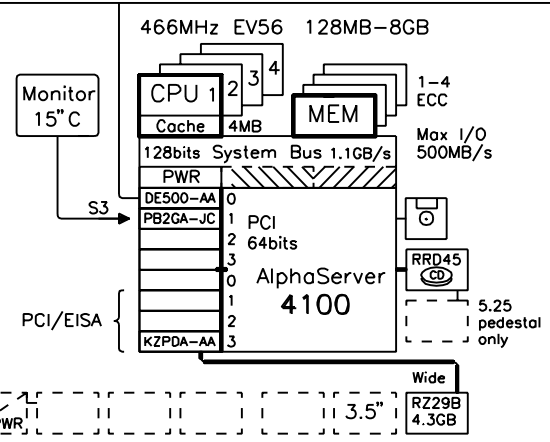

1. #4 For 240V select keyboard and power cord for pedestal
2. #5 2x BN19C-2E EUROPE BN19A-2E GB BN19K-2E DK BN19M-2E I
   BN19E-2E CH BN18L-2E IL BN19S-2E India

Internal Options:

Memory Expansion

MS320-CA	128MB
MS330-EA	512MB
MS330-FA	1GB
MS330-GA	2GB

Max Memory = 8GB

Additional CPUs, SMP

5/466 4MB	5/400 4MB
NT KN304-DD	KN304-BC
UNIX KN304-DB	KN304-BA
OVMS KN304-DC	KN304-BB

Internal Storage

Tape

TLZ09-LK	8GB DAT tape drive for pedestal only
TLZ09-VA	8GB DAT tape drive StorageWorks
TZ88N-VA	40GB DLT tape, 3MB/s

Wide disks

RZ28D-VW	2.1GB hard disk, wide
RZ29B-VW	4.3GB hard disk, wide
RZ29B-NT	

Controllers

KZPSC-BA	PCI-based 3-port RAID, wide
BN31S-1E	Wide data cable, 1-3
KZPAC-SB	Cbl bukhead for two 3rd ports
KZPSA-BB	PCI-based Fast-Wide-Differential SCSI
BN21W-0B	Flexible Y-cable for ext. terminator
H879-A	External FWD-terminator
BN21K-03	FWD SCSI cable
KFP5A-AA	PCI-based DSSI-controller
BC29S-09	DSSI cable
DEFPA-AA	FDDI PCI, single attachment
DE500-AA	PCI-based Fast Ethernet controller

H7291-AA	Power supply for 3rd-4th CPU
BN35S-02	

External Options:

Tape

TZ887-NT	140/280GB DLT-tape, tabletop
BN19C-2E	Power cord 240V Europe
TZ887-NE	140/280GB DLT-tape, for cabinet
BN30B-02	Cabinet power cord
KZPAA-AA	SCSI-controller, narrow
BN23G-02	50HD-50LD SCSI-cable

<http://www.digital.com/golden-eggs>

Licenses included per system type:

1. Windows NT Server V4.0 plus 10-client access, note: NT CD.kit is included in North American packages. For other NT packages order QB-23C8A-SB International English kit or language variant kit QB-23C**-SB.
   - DIGITAL UNIX V4.0B unlimited,server extension, Internet AlphaServer System Software kit.
   - OpenVMS V7.1 base with System Manager license and Enterprise Integrated Package. 304XR-CW CPU upgrade 5/400 ->5/466
2. Dx-51Z1x-AA 4000 -> 4100
   Software Processor Code: G

digital 18-Jun-1997 Detail Layer
GEA419

AlphaServer 4100 5/466 Systems
GOLDEN EGGS Visual Configurations, Helsinki

4100