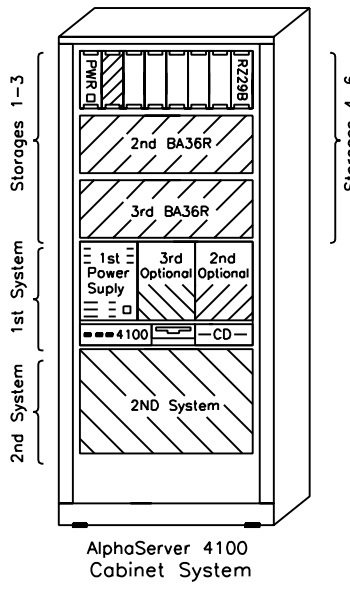

1. #4 For 240V select keyboard and power cord for pedestal
2. #5 2x BN19C-2E EUROPE BN19A-2E GB BN19K-2E DK BN19M-2E I
   BN19E-2E CH BN18L-2E IL BN19S-2E India

Internal Options:

Memory Expansion

MS320-CA	128MB
MS330-EA	512MB
MS330-FA	1GB
MS330-GA	2GB

Max Memory = 8GB

Additional CPUs, SMP

5/466 4MB	5/400 4MB
NT KN304-DD	KN304-BC
UNIX KN304-DB	KN304-BA
OVMS KN304-DC	KN304-BB

Internal Storage

Tape

TLZ09-LK	8GB DAT tape drive for pedestal only
TLZ09-VA	8GB DAT tape drive StorageWorks
TZ88N-VA	40GB DLT tape, 3MB/s

Wide disks

RZ28D-VW	2.1GB hard disk, wide
RZ29B-VW	4.3GB hard disk, wide
RZ29B-NT	

Controllers

KZPSC-BA	PCI-based 3-port RAID, wide
BN31S-1E	Wide data cable, 1-3
KZPAC-SB	Cbl bukhead for two 3rd ports
KZPSA-BB	PCI-based Fast-Wide-Differential SCSI
BN21W-0B	Flexible Y-cable for ext. terminator
H879-A	External FWD-terminator
BN21K-03	FWD SCSI cable
KFP5A-AA	PCI-based DSSI-controller
BC29S-09	DSSI cable
DEFPA-AA	FDDI PCI, single attachment
DE500-AA	PCI-based Fast Ethernet controller

H7291-AA	Power supply for 3rd-4th CPU
BN35S-02	

External Options:

Tape

TZ887-NT	140/280GB DLT-tape, tabletop
BN19C-2E	Power cord 240V Europe
TZ887-NE	140/280GB DLT-tape, for cabinet
BN30B-02	Cabinet power cord
KZPAA-AA	SCSI-controller, narrow
BN23G-02	50HD-50LD SCSI-cable

<http://www.digital.com/golden-eggs>

Licenses included per system type:

1. Windows NT Server V4.0 plus 10-client access, note: NT CD.kit is included in North American packages. For other NT packages order QB-23C8A-SB International English kit or language variant kit QB-23C**-SB.
   - DIGITAL UNIX V4.0B unlimited,server extension, Internet AlphaServer System Software kit.
   - OpenVMS V7.1 base with System Manager license and Enterprise Integrated Package. 304XR-CW CPU upgrade 5/400 ->5/466
2. Dx-51Z1x-AA 4000 -> 4100
   Software Processor Code: G

digital 18-Jun-1997 Detail Layer
GEA419

AlphaServer 4100 5/466 Systems
GOLDEN EGGS Visual Configurations, Helsinki

4100