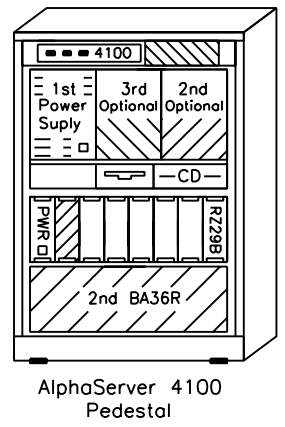

1. #4 For 240V select keyboard and power cord for pedestal
2. #5 2x BN19C-2E EUROPE BN19A-2E GB BN19K-2E DK BN19M-2E I
   BN19E-2E CH BN18L-2E IL BN19S-2E India

Internal Options:

Memory Expansion

MS320-CA	128MB
MS330-EA	512MB
MS330-FA	1GB
MS330-GA	2GB

Max Memory = 8GB

Additional CPUs, SMP

5/466 4MB	5/400 4MB
NT KN304-DD	KN304-BC
UNIX KN304-DB	KN304-BA
OVMS KN304-DC	KN304-BB

Internal Storage

Tape

TLZ09-LK	8GB DAT tape drive for pedestal only
TLZ09-VA	8GB DAT tape drive StorageWorks
TZ88N-VA	40GB DLT tape, 3MB/s

Wide disks

RZ28D-VW	2.1GB hard disk, wide
RZ29B-VW	4.3GB hard disk, wide
RZ29B-NT	

Controllers

KZPSC-BA	PCI-based 3-port RAID, wide
BN31S-1E	Wide data cable, 1-3
KZPAC-SB	Cbl bukhead for two 3rd ports
KZPSA-BB	PCI-based Fast-Wide-Differential SCSI
BN21W-0B	Flexible Y-cable for ext. terminator
H879-A	External FWD-terminator
BN21K-03	FWD SCSI cable
KFP5A-AA	PCI-based DSSI-controller
BC29S-09	DSSI cable
DEFPA-AA	FDDI PCI, single attachment
DE500-AA	PCI-based Fast Ethernet controller

H7291-AA	Power supply for 3rd-4th CPU
BN35S-02	

External Options:

Tape

TZ887-NT	140/280GB DLT-tape, tabletop
BN19C-2E	Power cord 240V Europe
TZ887-NE	140/280GB DLT-tape, for cabinet
BN30B-02	Cabinet power cord
KZPAA-AA	SCSI-controller, narrow
BN23G-02	50HD-50LD SCSI-cable

<http://www.digital.com/golden-eggs>

Licenses included per system type:

1. Windows NT Server V4.0 plus 10-client access, note: NT CD.kit is included in North American packages. For other NT packages order QB-23C8A-SB International English kit or language variant kit QB-23C**-SB.
   - DIGITAL UNIX V4.0B unlimited,server extension, Internet AlphaServer System Software kit.
   - OpenVMS V7.1 base with System Manager license and Enterprise Integrated Package. 304XR-CW CPU upgrade 5/400 ->5/466
2. Dx-51Z1x-AA 4000 -> 4100
   Software Processor Code: G

digital 18-Jun-1997 Detail Layer
GEA419

AlphaServer 4100 5/466 Systems
GOLDEN EGGS Visual Configurations, Helsinki

4100