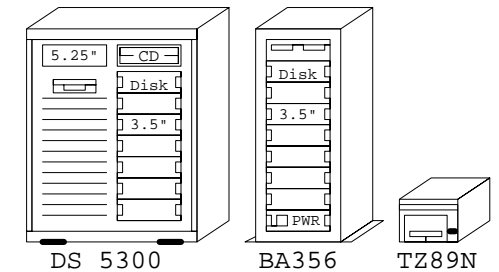

Licenses included:

- Windows NT Server 4.0

digital	29-May-1998	GEA531
	http://www.digital.com/golden-eggs	

NT
5300

DIGITAL Server 5300 Systems
GOLDEN EGGS Visual Configurations, Helsinki