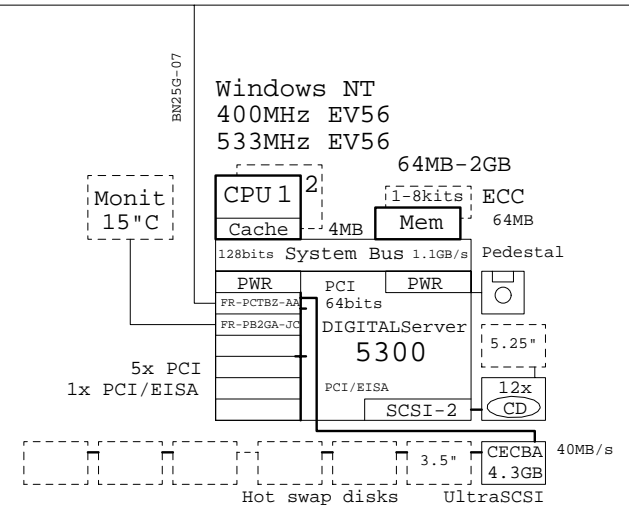

Internal storage

Tape storage

FR-PCXAT-AJ	4/8GB DAT tape drive
FR-PCXAT-AK	12/24GB DAT tape drive
FR-PCXAT-EA	25/50GB AIT tape drive

Disk storage

FR-CDCBA-CA	2.1GB UltraSCSI disk
FR-CECBA-CA	4.3GB UltraSCSI disk
FR-CECCA-CA	4.3GB UltraSCSI 10krpm
FR-CFCBA-CA	9.0GB UltraSCSI disk
FR-CGCBA-CA	18GB UltraSCSI disk
FR-PCTAZ-DF	UltraSCSI SE adapter
FR-BN38C-02	2m SCSI cable, 68HD-VHDCI
FR-KZPAC-AA	RAID 1-port, 4MB cache
FR-KZPAC-CB	RAID 3-port, 8MB cache
FR-PCTAR-UB	Cache battery
FR-KZPAC-SB	Dual cable bulkhead
FR-BN37A-02	2m SCSI cbl VHDCI-VHDCI
H8520-AA	UltraSCSI splitter kit
FR-PCSRA-AD	5300 rackmount kit

External options

Tape storage

DS-TZ89N-TA	35/70GB DLT tape, TT
BN21K-02	SCSI cable, FWD
BN19C-2E	Power cord, Europe
KZPDA-AA	SCSI controller, FWSE

Disk storage

FR-BA356-PA	Pedestal, Ultra SCSI
FR-BN37A-02	2m SCSI, VHDCI-VHDCI
BN19C-2E	Power cord, Europe
FR-CDCBA-CA	2.1GB UltraSCSI disk
FR-CECBA-CA	4.3GB UltraSCSI disk
FR-CECCA-CA	4.3GB UltraSCSI 10krpm
FR-CFCBA-CA	9.0GB UltraSCSI disk
FR-CGCBA-CA	18GB UltraSCSI disk