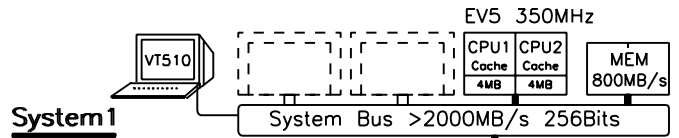

AlphaServer 8200 5/350

AlphaServer TruCluster AlphaServer 8200 5/350

Internal space for expansions

Internal space for expansions

Memory Channel, 100MB/s

Fast Wide Differential SCSI 20MB/s

Front of SW800

Back of SW800

6x6 x 4.3GB = 154GB

6x6 x 4.3GB = 154GB

GEAS821C
 digital 18-Apr-1996 Detail Layer
 GOLDas82005350c

AlphaServer 8200 5/350 Systems
 GOLDEN EGGS Visual Configurations, Helsinki

8200