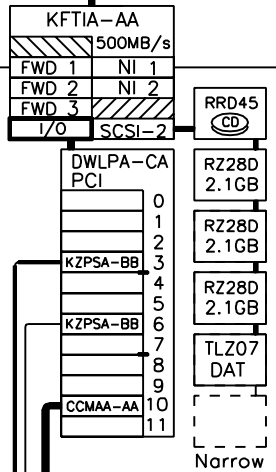

AlphaServer 8200 5/350

AlphaServer TruCluster AlphaServer 8200 5/350

Internal space for expansions

Internal space for expansions

Memory Channel, 100MB/s

Fast Wide Differential SCSI 20MB/s

Front of SW800

Back of SW800

6x6 x 4.3GB = 154GB

6x6 x 4.3GB = 154GB

GEAS821C
 digital 18-Apr-1996 Detail Layer
 GOLDas82005350c

AlphaServer 8200 5/350 Systems
 GOLDEN EGGS Visual Configurations, Helsinki

8200