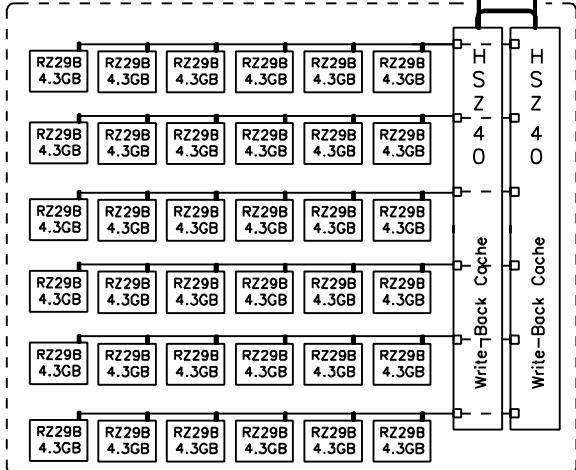

AlphaServer 8200 5/350

AlphaServer TruCluster AlphaServer 8200 5/350

Internal space for expansions

Internal space for expansions

Memory Channel, 100MB/s

Fast Wide Differential SCSI 20MB/s

Front of SW800

Back of SW800

6x6 x 4.3GB = 154GB

6x6 x 4.3GB = 154GB

GEAS821C
 digital 18-Apr-1996 Detail Layer
 GOLDas82005350c

AlphaServer 8200 5/350 Systems
 GOLDEN EGGS Visual Configurations, Helsinki

8200