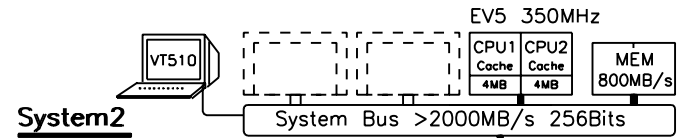

AlphaServer 8200 5/350

AlphaServer TruCluster AlphaServer 8200 5/350

Internal space for expansions

Internal space for expansions

Memory Channel, 100MB/s

Fast Wide Differential SCSI 20MB/s

Front of SW800

Back of SW800

6x6 x 4.3GB = 154GB

6x6 x 4.3GB = 154GB

GEAS821C
 digital 18-Apr-1996 Detail Layer
 GOLDas82005350c

AlphaServer 8200 5/350 Systems
 GOLDEN EGGS Visual Configurations, Helsinki

8200