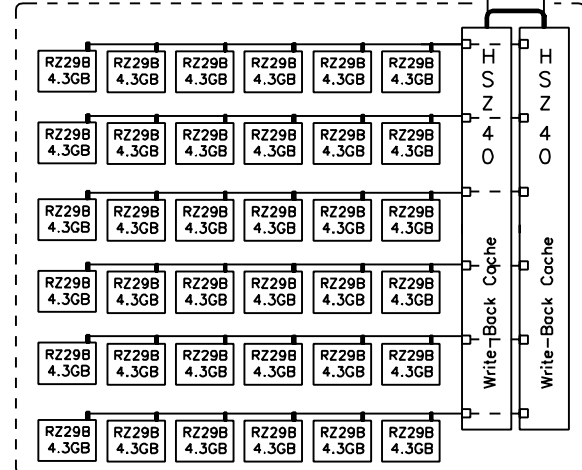

AlphaServer 8200 5/350

AlphaServer TruCluster AlphaServer 8200 5/350

Internal space for expansions

Internal space for expansions

Memory Channel, 100MB/s

Fast Wide Differential SCSI 20MB/s

Front of SW800

Back of SW800

6x6 x 4.3GB = 154GB

6x6 x 4.3GB = 154GB

GEAS821C
 digital 18-Apr-1996 Detail Layer
 GOLDas82005350c

AlphaServer 8200 5/350 Systems
 GOLDEN EGGS Visual Configurations, Helsinki

8200