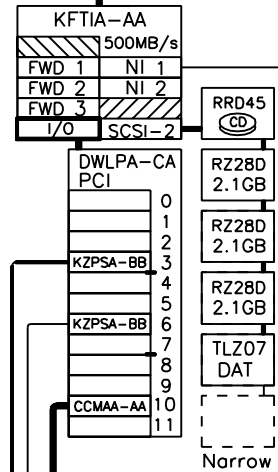

AlphaServer 8200 5/350

AlphaServer TruCluster AlphaServer 8200 5/350

Internal space for expansions

Internal space for expansions

Memory Channel, 100MB/s

Fast Wide Differential SCSI 20MB/s

Front of SW800

Back of SW800

6x6 x 4.3GB = 154GB

6x6 x 4.3GB = 154GB

GEAS821C
 digital 18-Apr-1996 Detail Layer
 GOLDas82005350c

AlphaServer 8200 5/350 Systems
 GOLDEN EGGS Visual Configurations, Helsinki

8200