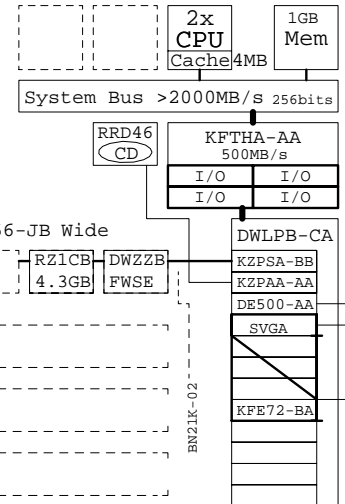

W-NT kit

QB-5YUAA-WB W-NT kit 4.0/English
 1-8CPUS

H7266-AD/AE
 Redundant power 120/240V

H7267-AA
 Battery backup

BN20P-4E
 Power cord 240V

This configuration is generated with fresh GOLDEN EGGS Software

AlphaServer 8200

BA356-JB storage

DWLPB-CA PCI

AlphaServer 8200

Windows NT
 625MHz EV56
 440MHz

1-4GB

Licenses included:

Microsoft Windows NT Server
 4.0/Enterprise Edition

digital 03-Jun-1998 GEA829
<http://www.digital.com/golden-eggs>