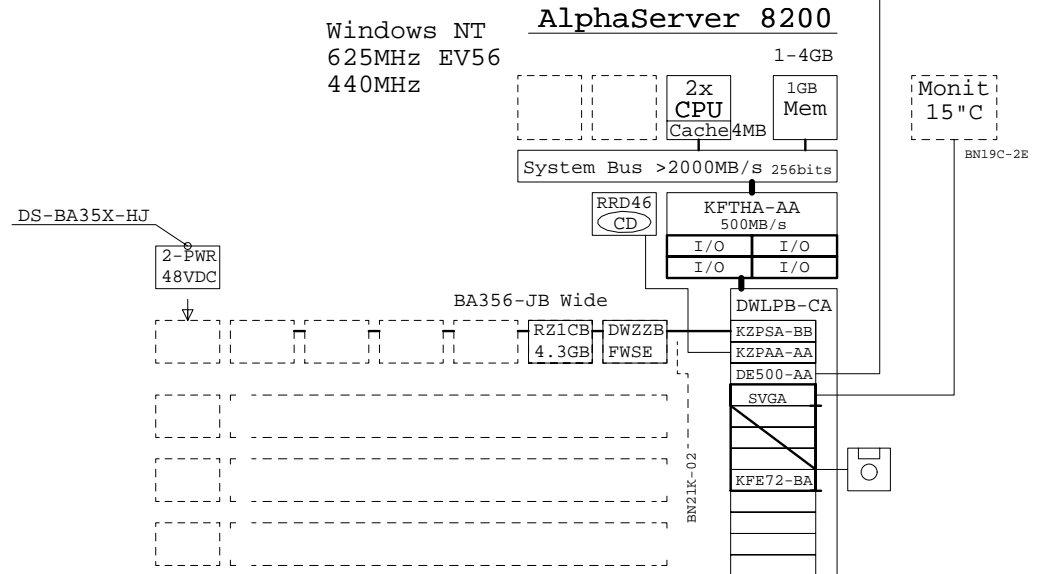

W-NT kit

QB-5YUAA-WB W-NT kit 4.0/English
 1-8CPUS

H7266-AD/AE
 Redundant power 120/240V

H7267-AA
 Battery backup

BN20P-4E
 Power cord 240V

This configuration is generated with fresh GOLDEN EGGS Software

AlphaServer 8200