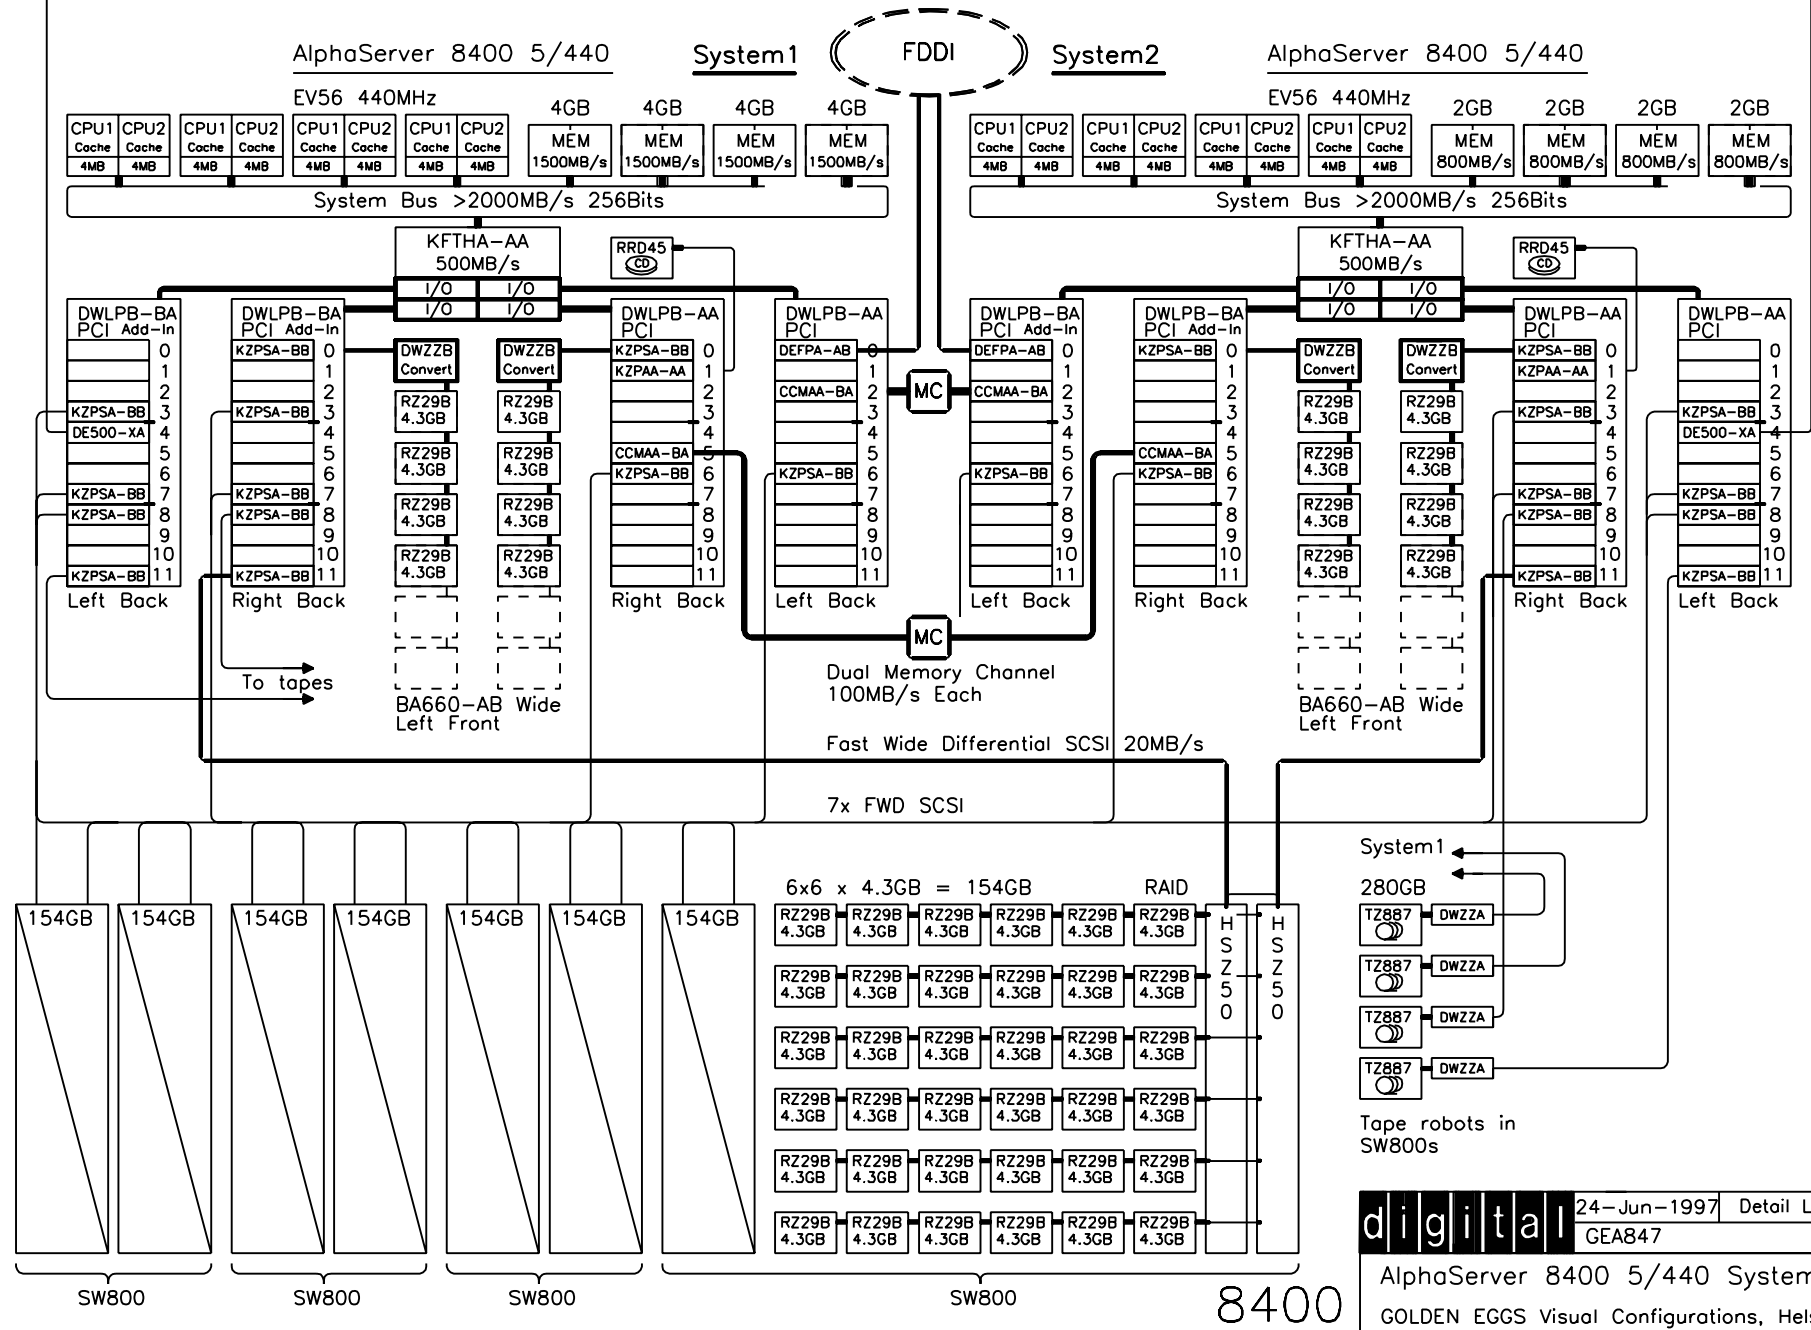

AlphaServer 8400 Cluster

digital 24-Jun-1997 Detail Layer
GEA847

AlphaServer 8400 5/440 Systems
GOLDEN EGGS Visual Configurations, Helsinki

8400