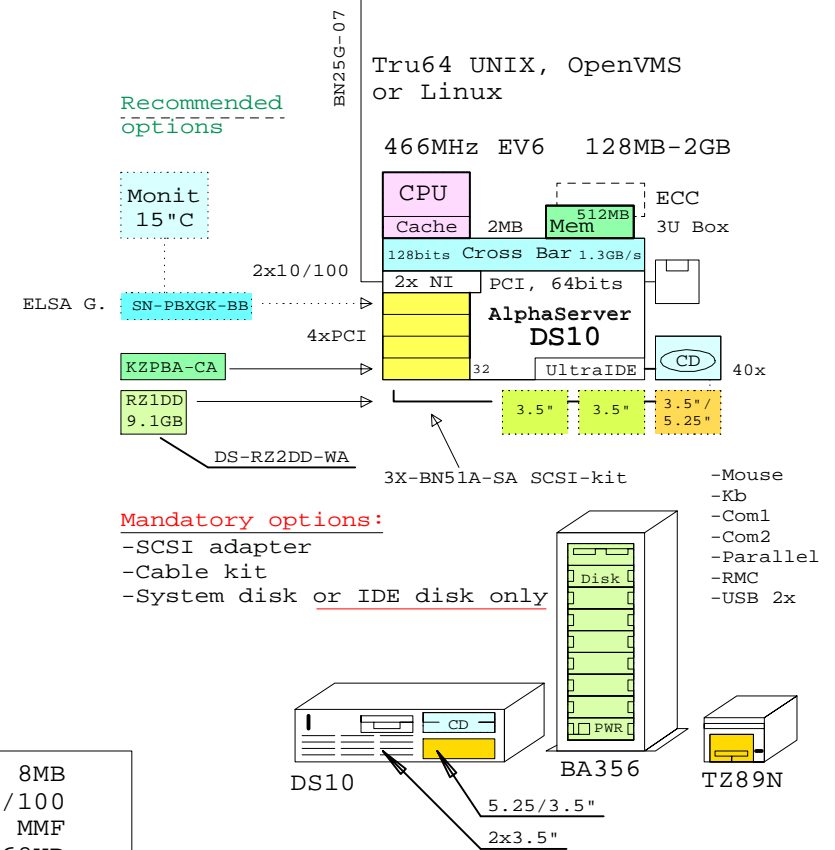

AlphaServer DS10 6/466 Systems

Order number	Operating system	Server systems, 64bits 466MHz
#1 DA-PB10A- -AC 256MB -AD 512MB -AE 1GB	Tru64 UNIX	(Disk) RX,CD,NI, (Graphics)
DY-PB10A-**	OpenVMS	(Disk) RX,CD,NI, (Graphics)
DJ-PB10A-B*	Linux	(Disk) RX,CD,NI, (Graphics)

#2 Select a system disk, IDE or SCSI; SCSI adapter and cable kit.

#3 SVGA color monitor #4 For 240V, select 2x power cords and one keyboard.

15" 3R-VRQV5-24/11
17" 3R-VRQP7-24/23
North/South
BN39C-02 2m ext.cable

DS-RZ1DD-WA	9.1GB USCSI disk 10000
DS-RZ2EF-WA	18 GB USCSI disk 10000

KZPAC-CB	RAID 3-port, 8MB cache
KZPSC-UB	Cache battery
3X-PBX01-AB	H9Axx Cabinet shelf kit

External options

Tape storage

DS-TZ89N-TA	35/70GB DLT tape, TT
BN21K-02	SCSI cable, FWD
BN19C-2E	Power cord, Europe
KZPBA-CA	UltraSCSI SE adapter

Disk storage

DS-BA356-KF	Pedestal, single bus
DS-BA356-KG	Pedestal, split bus
BN37A-02	2m SCSI, VHDCI-VHDCI
BN19C-2E	Power cord, Europe
KZPAC-AA	RAID 1-port, 4Mbcache

DS-RZ1DA-VW	9.1GB UltraSCSI disk
DS-RZ1EA-VW	18 GB UltraSCSI disk