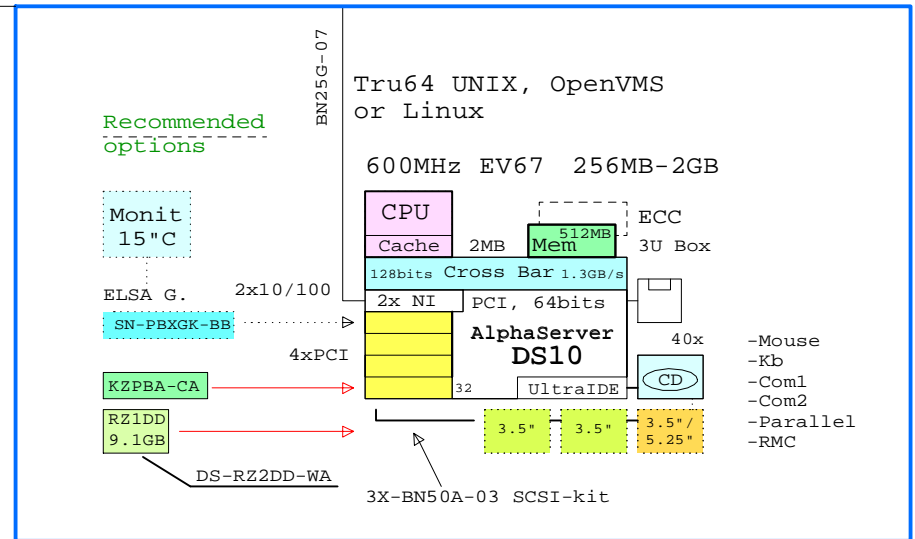

#3 SVGA color monitor #4 For 240V, select 2x power cords and one keyboard.

15" 3R-VRQV5-24/11
17" 3R-VRQP7-24/23
North/South
BN39C-02 2m ext.cable

SN-LKQ47 UNIX,Lin	-AE GB -AB B	-AG G -AH NL	-AM S -AN N	BN19C-2E Europe BN19A-2E GB BN19E-2E CH BN19K-2E DK BN19M-2E I
LK461 OVMS	-AD DK -AF FI	-AI I -AK CH	-AP F -AS E	

Internal options

Memory expansion

3X-MS310-CA	256MB	Max memory 2x 1GB = 2GB
3X-MS310-DA	512MB	
3X-MS310-EA	1GB	

Internal storage

Tape storage

TLZ10-LB	12/24GB DAT SCSI tape
SN-PBXKP-BA	Wide to narrow adapt
KZPBA-CA	UltraSCSI SE adapter

Disk storage

3X-RE56A-BA	10GB IDE disk 7200
3X-RE57A-BA	30GB IDE disk 7200

3X-BN50A-03 SCSI Cable kit

DS-RZ3EF-WA	18.2GB Ultra3 disk 10k
DS-RZ3FD-WA	36.4GB Ultra3 disk 10k

KZPAC-CB	RAID 3-port, 8MB cache
KZPSC-UB	Cache battery
3X-PBX01-AB	H9Axx Cabinet shelf kit

Adapters

SN-PBXGK-BB	ELSA Gloria Syn. 8MB
3X-DE600-AA	Ethernet 10/100
DEGPA-SA	Gigabit Ethernet
KZPBA-CB	UltraSCSI Diff, 68HD
3X-DEPVZ-AA	1 Ultra2,2D Grap,Ether.
3X-DEPVD-AA	Permedia P2, Ethernet

External options

Tape storage

DS-TZ89N-TA	35/70GB DLT tape,TT
BN21K-02	SCSI cable, FWD
BN19C-2E	Power cord, Europe
KZPBA-CA	UltraSCSI SE adapter

Disk storage

DS-BA356-KF	Pedestal, single bus
DS-BA356-KG	Pedestal, split bus
BN37A-02	2m SCSI,VHDCI-VHDCI
BN19C-2E	Power cord, Europe
KZPAC-AA	RAID 1-port, 4Mbcache

DS-RZ1DD-VW	9.1GB UltraSCSI disk
DS-RZ1ED-VW	18 GB UltraSCSI disk

Mandatory options:

- -SCSI adapter
- -Cable kit
- -System disk or IDE disk only