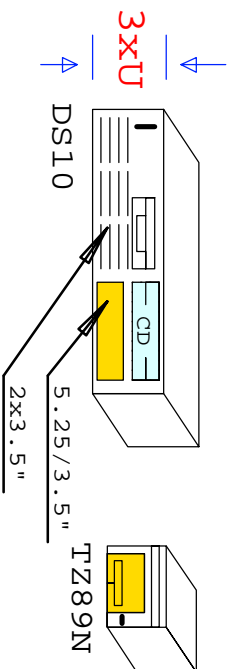

Licenses included:

- Tru64 UNIX V4.0F, Base license, Unlimited User license, Server Extension license, and Internet Access Software license and Netscape's Enterprise Server.
- OpenVMS V7.1-2, Base license and DIGITAL Enterprise Integration Package.

	@600MHz	@466MHz
SPECint95	35	24
SPECfp95	56	47
Software Processor Code: E		

19-Dec-2000	GEADS102
Matti.Patari@Compaq.com	

AlphaServer DS10 600MHz System
GOLDEN EGGS Visuals, Helsinki

DS10