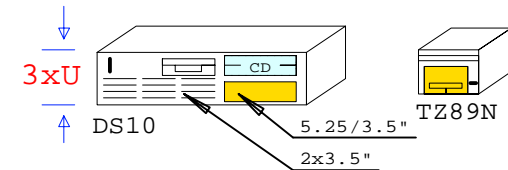

Licenses included:

- Tru64 UNIX V4.0F, Base license, Unlimited User license, Server Extension license, and Internet Access Software license and Netscape's Enterprise Server.
- OpenVMS V7.1-2, Base license and DIGITAL Enterprise Integration Package.

	@600MHz	@466MHz
SPECint95	35	24
SPECfp95	56	47

Software Processor Code: E

COMPAQ	19-Dec-2000	GEADS102
	Matti.Patari@Compaq.com	

AlphaServer DS10 600MHz System
GOLDEN EGGS Visuals, Helsinki