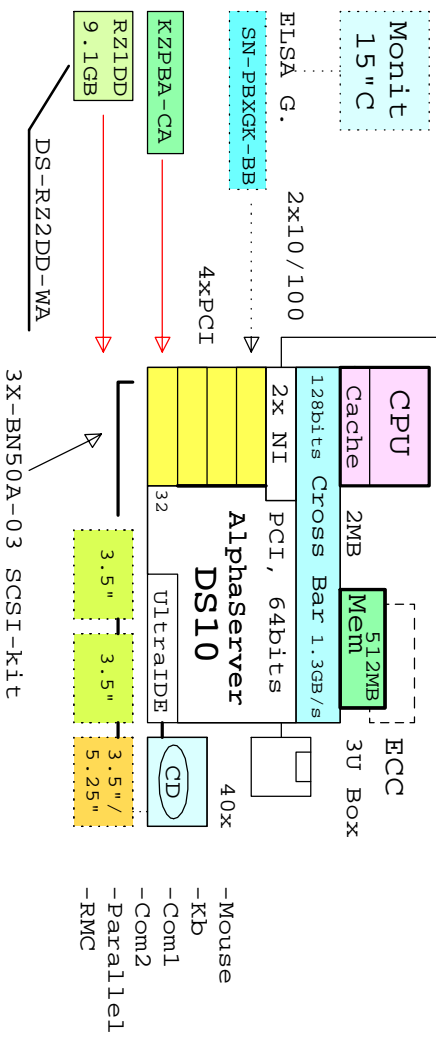

BN25G-07

Recommended options

Tru64 UNIX, OpenVMS
or Linux

600MHz EV67 256MB-2GB

Mandatory options:

- -SCSI adapter
- -Cable kit
- -System disk or IDE disk only