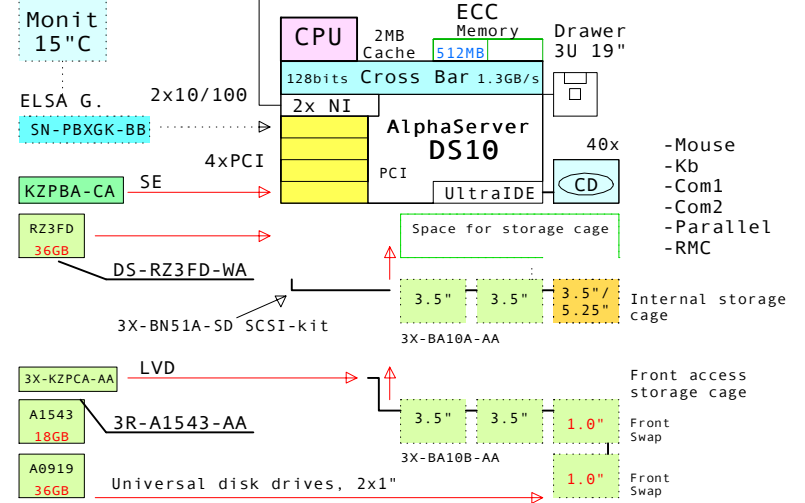

#3 SVGA color monitor #4 For 240V, select 2x power cords and one keyboard.

15" 3R-A2832-AA	SN-LK047 -AE GB -AG G -AM S	BN19C-2E Europe
17" 3R-A2261-AA	UNIX,Lin -AB B -AH NL -AN N	BN19A-2E GB
North/South	LK461 -AD DK -AI I -AP F	BN19E-2E CH
BN39C-02 2m ext.cable	OVMS -AF FI -AK CH -AS E	BN19K-2E DK
		BN19M-2E I

Internal options

Memory expansion

3X-MS310-CA	256MB	Max memory
3X-MS310-DA	512MB	
3X-MS310-EA	1GB	2x 1GB = 2GB

Internal storage

Tape storage

TLZ10-LB	12/24GB DAT SCSI tape
SN-PBXKP-BA	Wide to narrow adapt
KZPBA-CA	UltraSCSI SE adapter

Disk storage

3X-RE58A-BA	20GB IDE disk 7200
3X-RE57A-BA	30GB IDE disk 7200
3X-BN51A-SD	SCSI Cable kit
DS-RZ3EF-WA	18.2GB Ultra3 disk 10k
DS-RZ3FD-WA	36.4GB Ultra3 disk 10k
KZPAC-CB	RAID 3-port, 8MB cache
KZPSC-UB	Cache battery
3X-PBX01-AB	H9Axx Cabinet shelf kit

Adapters

SN-PBXGK-BB	ELSA Gloria Syn. 8MB
3X-DE600-AA	Ethernet 10/100
DEGPA-SA	Gigabit Ethernet
KZPBA-CB	UltraSCSI Diff, 68HD
3X-DEPVZ-AA	1 Ultra2,2D Grap,Ether.
3X-DEPVD-AA	Permedia P2, Ethernet

External options

Tape storage

DS-TZ89N-TA	35/70GB DLT tape,TT
BN21K-02	SCSI cable, FWD
BN19C-2E	Power cord, Europe
KZPBA-CA	UltraSCSI SE adapter

Disk storage

DS-BA356-KF	Pedestal, single bus
DS-BA356-KG	Pedestal, split bus
BN37A-02	2m SCSI,VHDCI-VHDCI
BN19C-2E	Power cord, Europe
KZPAC-AA	RAID 1-port, 4Mbcache
DS-RZ1DD-VW	9.1GB UltraSCSI disk
DS-RZ1ED-VW	18 GB UltraSCSI disk

Recommended options

Licenses included:

- Tru64 UNIX V4.0F, Base license, Unlimited User license, Server Extension license, and Internet Access Software license and Netscape's Enterprise Server.
- OpenVMS V7.1-2, Base license and DIGITAL Enterprise Integration Package.

@600MHz

SPECint95	35
SPECfp95	56

Software Processor Code: E

COMPAQ	04-Jul-2001	GEADS103
	Matti.Patari@Compaq.com	

AlphaServer DS10 600MHz System
GOLDEN EGGS Visuals, Helsinki