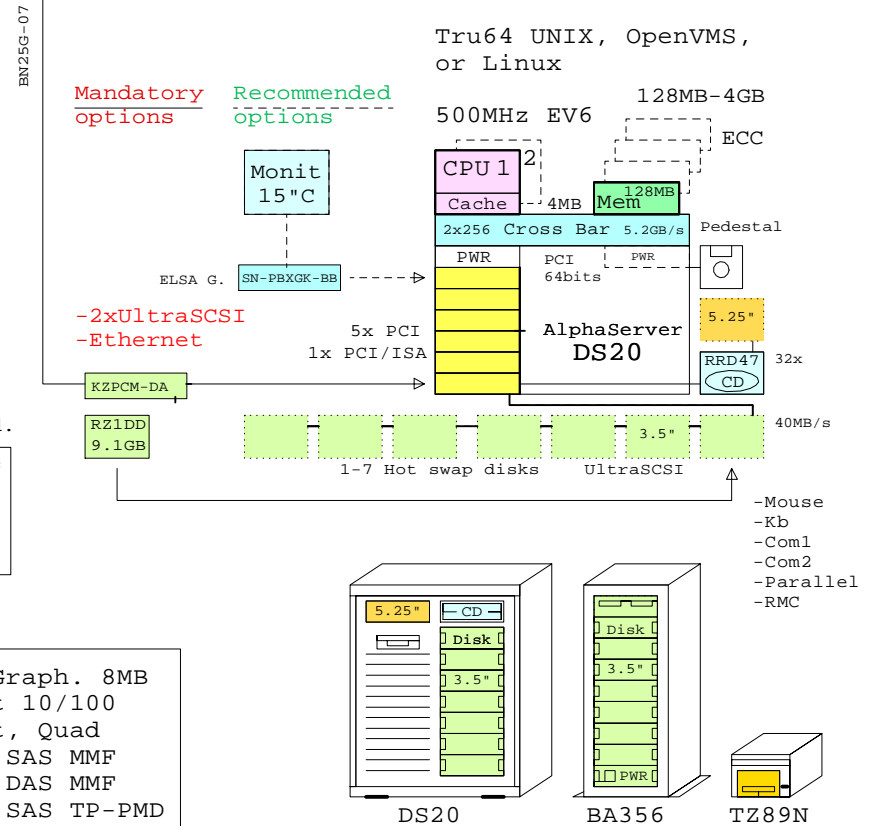

BN19C-2E Europe
BN19A-2E GB
BN19E-2E CH
BN19K-2E DK
BN19Z-2E I

Internal options

Additional CPUs

KN310-AB	UNIX	500MHz
KN310-AC	OVMS	500MHz
3X-KN310-AD	Linux	500MHz

2nd Power

H7899-AA
For N+1

Controllers

SN-PBXGK-BB	ELSA Gloria Graph. 8MB
DE500-BA	Fast Ethernet 10/100
DE504-BA	Fast Ethernet, Quad
DEFPA-AB	FDDI adapter, SAS MMF
DEFPA-DB	FDDI adapter, DAS MMF
DEFPA-UB	FDDI adapter, SAS TP-PMD
KFPSA-AA	DSSI controller
CIPCA-BA	CI controller
KZPBA-CB	UltraSCSI Diff, 68HD

Memory expansion

DIMM-kits		Max memory
MS340-BA	128MB	4x 1GB =4GB
MS340-CA	256MB	
MS340-DA	512MB	
MS340-EA	1GB	

Internal storage

Tape storage

TLZ10-LB 12/24GB DAT SCSI tape

Disk storage

DS-RZ1DD-VW 9.1GB UltraSCSI disk 10k
DS-RZ1ED-VW 18 GB UltraSCSI disk 10k
DS-RZ1FB-VW 36 GB UltraSCSI disk 7200

KZPCM-DA	Dual UltraSCSI +Ethernet
KZPBA-CA	UltraSCSI SE adapter
BN38C-02	2m SCSI cable, 68HD-VHDCI
KZPAC-CB	RAID 3-port, 8MB cache
KZPSC-UB	Cache battery
KZPAC-SB	Dual cable bulkhead
BN37A-02	2m SCSI cbl VHDCI-VHDCI
H8253-AA	SCSI bus splitter kit

External options

Tape storage

DS-TZ89N-TA 35/70GB DLT tape, TT
BN21K-02 SCSI cable, FWD
BN19C-2E Power cord, Europe
KZPBA-CA UltraSCSI SE adapter

Disk storage

DS-BA356-KF Pedestal, single bus
DS-BA356-KG Pedestal, split bus
BN37A-02 2m SCSI, VHDCI-VHDCI
BN19C-2E Power cord, Europe
KZPAC-AA RAID 1-port, 4MB cache
DS-RZ1CF-VW 4.3GB UltraSCSI disk
DS-RZ1DA-VW 9.1GB UltraSCSI disk

Licenses included:

- DIGITAL UNIX V4.0E, Base license, Unlimited User license, Server Extension license, and Internet Access Software license and Netscape's Enterprise Server 3.0.
- OpenVMS V7.1-2, Base license and DIGITAL Enterprise Integration Package.

	@500MHz
SPECint95	28
SPECfp95	58
SPECweb96	6065
TPC	11600

Software Processor Code: E

COMPAQ	27-Dec-1999	GEADS201
	www.digital.com/golden-eggs	

Compaq AlphaServer DS20 Systems
GOLDEN EGGS Visual Configurations, Helsinki