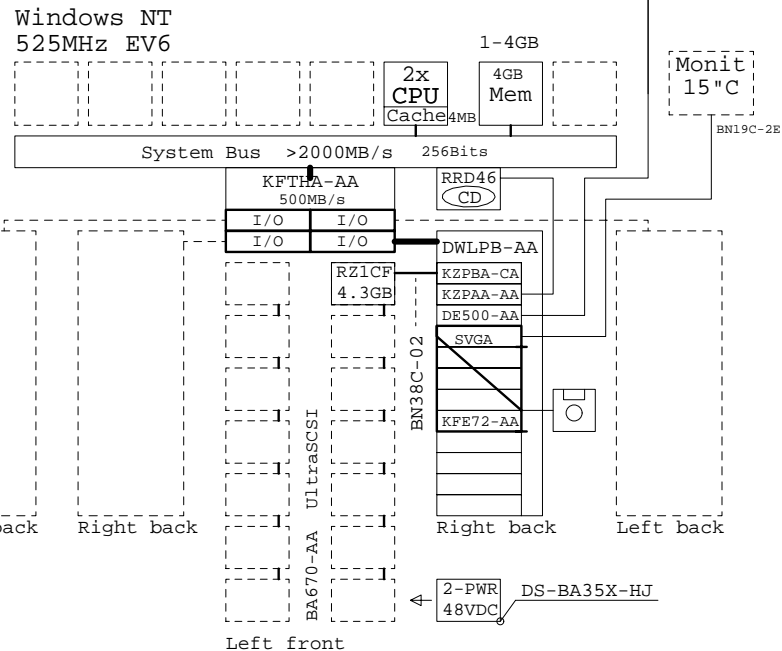

AlphaServer GS140 6/525 W-NT Systems

Expanded Base Server

DN-393GG-AA/AB Windows NT 4GB
120V/240V

SVGA color monitor and keyboard

15" SN-VRQV5-24/23
17" SN-VRQP7-24/23
North/South
BN39C-02 2m ext.cable

SN-LKQ97 -AE GB -AG G -AM S
WNT -AB B -AH NL -AN N
-AD DK -AI I -AP F
-AF FI -AK CH -AS E

Additional CPU modules

762P5-AX 525MHz 2-cpu

Memory modules

MS7CC-EA 1GB
MS7CC-FA 2GB
MS7CC-GA 4GB

Disk storage

DS-RZ1CF-VW 4.3GB UltraSCSI disk
DS-RZ1DF-VW 9.0GB UltraSCSI disk
DS-RZ1EF-VW 18GB UltraSCSI disk

KZPBA-CA UltraSCSI SE, 68HD
KZPBA-CB UltraSCSI Diff, 68HD
BN38C-02 2m SCSI cable,68HD-VHDCI
KZPAC-CB RAID 3-port, 8MB cache
KZPSC-UB Cache battery
KZPAC-SB Dual cable bulkhead
BN31S-02 2m SCSI cbl 68HD-68HD

Tape storage

TZ88N-VA 20/40GB DLT tape drive

Communications

DE500-AA Fast Ethernet 10/100
DE450-CA Ethernet,thin/thic/twis
DEFPA-AB FDDI adapter,SAS MMF
DEFPA-DB FDDI adapter,DAS MMF
DEFPA-UB FDDI adapter,SAS TP-PMD
DEFPA-MB FDDI adapter,DAS TP-PMD

W-NT kit

QB-5YUAA-WC W-NT kit 4.0/English
1-16CPUs

AlphaServer GS140

AlphaServer GS140