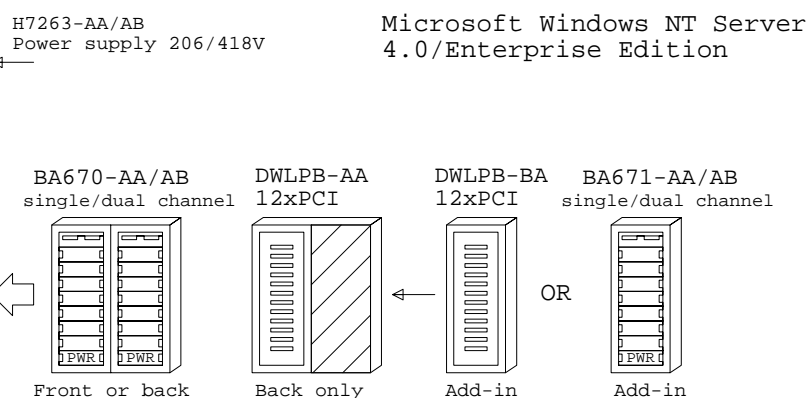

Licenses included:
Microsoft Windows NT Server 4.0/Enterprise Edition

COMPAQ	07-Jan-1999	GEAGS1402
	www.digital.com/golden-eggs	

AlphaServer GS140 6/525 WNT Systems
GOLDEN EGGS Visual Configurations, Helsinki