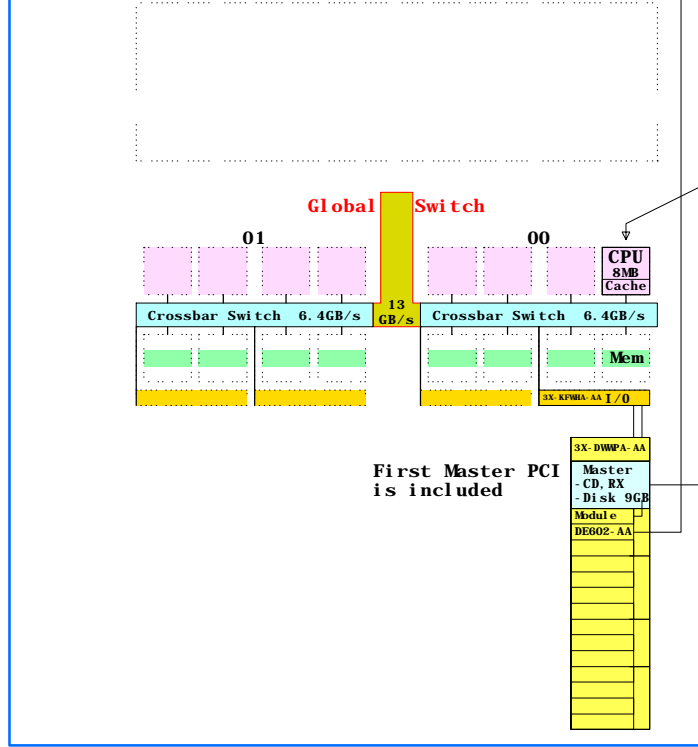

Tru64 UNIX or OpenVMS AlphaServer GS160 Model 8

1001MHz EV68 DA-160BE-AB 02 240V Black

First Master PCI is included

One CPU included

- 3X-KN8AB-AD UNIX
- CPU 3X-KN8AB-AE OpenVMS
- Memory Upgrade 1GB Mem ← Mem 1GB
- 3X-MS8AA-BB 1GB Module 3X-MS8AA-BU 1GB DIMM
- 3X-MS8AA-CB 2GB Module 3X-MS8AA-CU 2GB DIMM
- 3X-MS8AA-DB 4GB Module 3X-MS8AA-DU 4GB DIMM
- 3R-VRQP7-24
- 3X-DS8BA-AA/AB Console PC
- 3X-DS8BA-AA Console HUB
- 3X-DS8AA-AA Hub for 2nd partition
- BN39C-02, Video
- BN19C-2E
- SN-LKQ47-AF