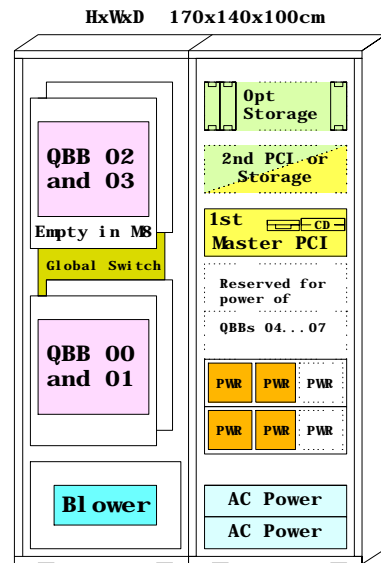

AlphaServer GS160 Model 16

DA-160CE-AA/AB Model 16 Tru64 UNIX
DY-160CE-AA/AB Model 16 OpenVMS
208/416V

- ← One Storage
- ← Storage / PCI
- ← Standard PCI
- ← H7506-AA 1-2
  Optional power