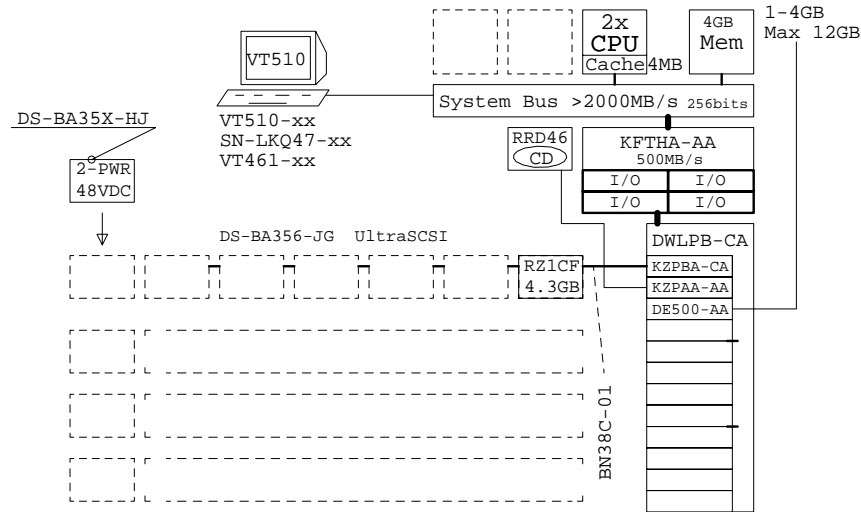

AlphaServer GS60 6/525 Systems

Expanded Base Server Systems

DA-383GG-A9 Digital UNIX 4GB

DY-383GG-A9 OpenVMS 4GB

Additional Dual CPU modules

762P2-AX UNIX 2-cpu
762P1-AX OVMS 2-cpu

Memory modules

MS7CC-EA 1GB
MS7CC-FA 2GB
MS7CC-GA 4GB

Power options

H7266-AD/AE
Redundant power:120/240V

H7267-AA
Battery backup

BN20P-4E
Power cord 240V

Disk drives

DS-RZ1CF-VW 4.3GB UltraSCSI disk
DS-RZ1DF-VW 9.0GB UltraSCSI disk
DS-RZ1EF-VW 18GB UltraSCSI disk

PCI options

DE500-AA Fast Ethernet 10/100
DE450-CA Ethernet, thin/thic/twis
DEFPA-AB FDDI adapter, SAS MMF
DEFPA-DB FDDI adapter, DAS MMF
DEFPA-UB FDDI adapter, SAS TP-PMD
PBXNP-AA Token ring adapter
CIPCA-BA CI controller
KZPSA-BB SCSI FWD controller
KZPBA-CA UltraSCSI SE controller
KZPBA-CB UltraSCSI Dif controller

DIGITAL UNIX or
OpenVMS
525MHz EV6

AlphaServer GS60

AlphaServer GS60

DS-BA356-JG Single ch
DS-BA356-JH Dual ch

Licenses included:

- DIGITAL UNIX V4.0e, Base license, Unlimited User license, Server Extension license, and Internet Access Software license and Netscape's Enterprise Server 3.0.
- OpenVMS V7.1-2, Base license and DIGITAL Enterprise Integration Package.

@525MHz
SPECint95 30
SPECfp95 50
SPECweb96 14000
TPC 37540@$79

Software Processor Code: Q

COMPAQ 02-Jan-1999 GEAGS601
<http://www.digital.com/golden-eggs>

AlphaServer GS60 6/525 Systems
GOLDEN EGGS Visual Configurations, Helsinki