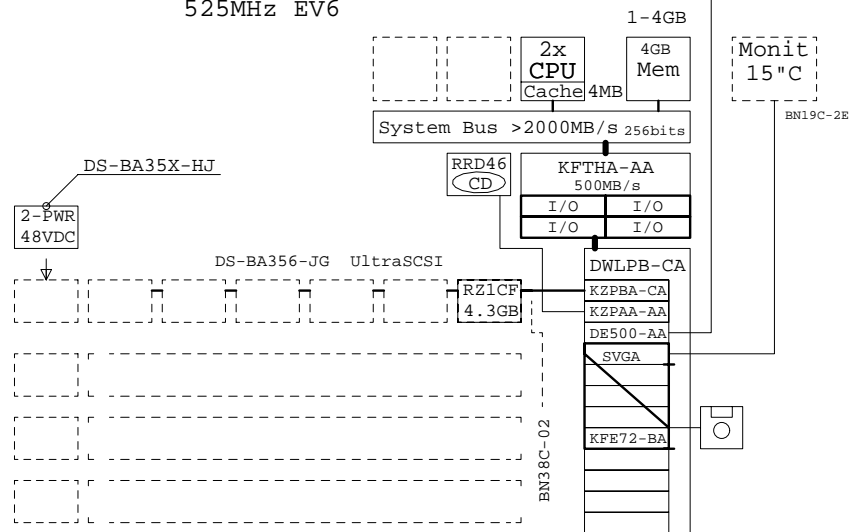

AlphaServer GS60 6/525 W-NT Systems

Expanded Base Server

DN-383GG-A9 Windows NT 4GB

SVGA color monitor and keyboard

15" SN-VRQV5-24/23	SN-LKQ97 -AE GB -AG G -AM S
17" SN-VRQP7-24/23	WNT -AB B -AH NL -AN N
North/South	-AD DK -AI I -AP F
BN39C-02 2m ext.cable	-AF FI -AK CH -AS E

Additional CPU modules

762P5-AX 525MHz 2-cpu

Memory modules

MS7CC-EA 1GB
MS7CC-FA 2GB
MS7CC-GA 4GB

Disk storage

DS-RZ1CF-VW 4.3GB UltraSCSI disk
DS-RZ1DF-VW 9.0GB UltraSCSI disk
DS-RZ1EF-VW 18GB UltraSCSI disk

KZPBA-CA UltraSCSI SE, 68HD
KZPBA-CB UltraSCSI Diff, 68HD
BN38C-02 2m SCSI cable, 68HD-VHDCI
KZPAC-CB RAID 3-port, 8MB cache
KZPSC-UB Cache battery
KZPAC-SB Dual cable bulkhead
BN31S-02 2m SCSI cbl 68HD-68HD

Tape storage

TZ88N-VA 20/40GB DLT tape drive

Communications

DE500-AA Fast Ethernet 10/100
DE450-CA Ethernet, thin/thic/twis
DEFFPA-AB FDDI adapter, SAS MMF
DEFFPA-DB FDDI adapter, DAS MMF
DEFFPA-UB FDDI adapter, SAS TP-PMD
DEFFPA-MB FDDI adapter, DAS TP-PMD

W-NT kit

QB-5YUAA-WB W-NT kit 4.0/English
1-8CPUs

H7266-AD/AE Redundant power 120/240V

H7267-AA Battery backup

BN20P-4E Power cord 240V

This configuration is generated with fresh GOLDEN EGGS Software

Windows NT
525MHz EV6

AlphaServer GS60

AlphaServer GS60

DS-BA356-JG Single channel
DS-BA356-JH Dual channel

Licenses included:

Microsoft Windows NT Server
4.0/Enterprise Edition

COMPAQ	07-Jan-1999	GEAGS602
	www.digital.com/golden-eggs	

NT
GS60

AlphaServer GS60 6/525 WNT Systems
GOLDEN EGGS Visual Configurations, Helsinki