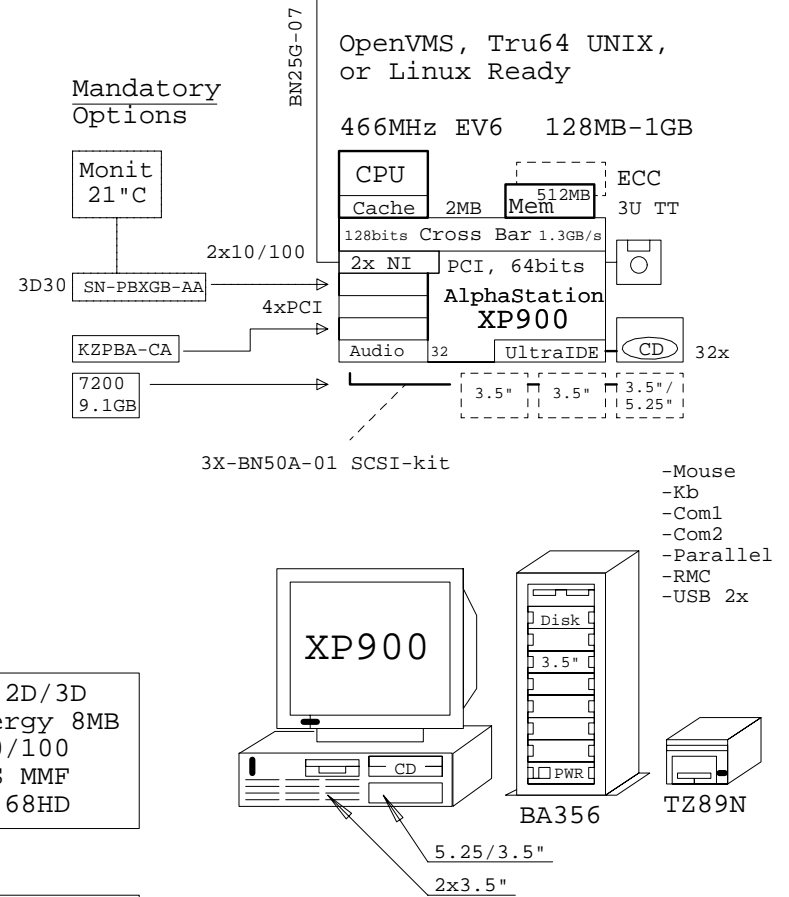

#2 Select a system disk, SCSI adapter and cable kit.

#3 Select Graphics: SN-PBXGB-AA   Graphics 3D30 2D/3D

#4 SVGA color monitor   #5 For 240V, select 2x power cords and one keyboard.

17" SN-VRQP7-24/23
21" SN-VRQP1-24/23
North/South
BN39C-02   2m ext.cable

LK461-	-AE GB	-AG G	-AM S	BN19C-2E Europe
OVMS	-AB B	-AH NL	-AN N	BN19A-2E GB
	-AD DK	-AI I	-AP F	BN19E-2E CH
	-AF FI	-AK CH	-AS E	BN19K-2E DK
				BN19M-2E I

Internal options

Memory expansion

SN-MS310-AA	64MB	Max memory
SN-MS310-BA	128MB	
SN-MS310-CA	256MB	
SN-MS310-DA	512MB	

2x 512MB = 1GB

Adapters

SN-PBXGB-AA	Powerstorm 3D30 2D/3D
SN-PBXGK-BB	ELSA Gloria Synergy 8MB
DE500-BA	Fast Ethernet 10/100
DEFPA-AB	FDDI adapter,SAS MMF
KZPBA-CB	UltraSCSI Diff, 68HD

Internal storage

Tape storage

TLZ10-LB	12/24GB DAT SCSI tape
KZPBA-CA	UltraSCSI SE adapter

Disk storage

3X-BN50A-01	SCSI Cable kit
SN-PBXRW-SC	9.1GB USCSI disk 7200
SN-PBXRW-VA	9.1GB USCSI disk 10000
SN-PBXRW-TB	18 GB USCSI disk 7200
KZPAC-CB	RAID 3-port, 8MB cache
KZPSC-UB	Cache battery

External options

Tape storage

DS-TZ89N-TA	35/70GB DLT tape,TT
BN21K-02	SCSI cable, FWD
BN19C-2E	Power cord, Europe
KZPBA-CA	UltraSCSI SE adapter

Disk storage

DS-BA356-KF	Pedestal, single bus
DS-BA356-KG	Pedestal, split bus
BN37A-02	2m SCSI,VHDCI-VHDCI
BN19C-2E	Power cord, Europe
KZPAC-AA	RAID 1-port, 4MBCache
DS-RZ1CF-VW	4.3GB UltraSCSI disk
DS-RZ1DF-VW	9.1GB UltraSCSI disk

Licenses included:

- OpenVMS V7.1-2, Base license and DIGITAL Enterprise Integration Package.

@466MHz

SPECint95 24
SPECfp95 45

Software Processor Code: E

COMPAQ	06-Jul-1999	GEAXP9
www.digital.com/golden-eggs		

Compaq AlphaStation XP900 Systems
GOLDEN EGGS Visual Configurations, Helsinki