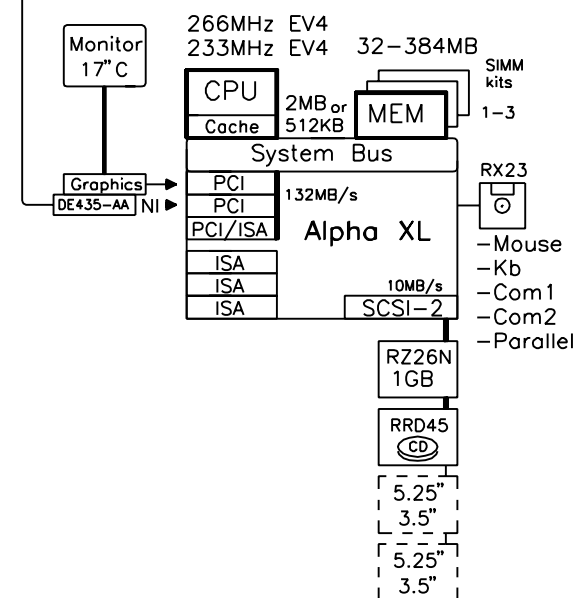

Country	Keyboard	Power Cord	Mouse	User Doc.	Windows NT License
GB	B	I	E	IL	
NL	I	F	E	IL	
DK	DK	CH	G	IL	
CH	CH	G	IL		
IL					
India					

Monitor Size	Model
15"	SN-PCXBV-PC
17"	SN-PCXAV-EC
21"	SN-PCXAV-HA

240V Power Cord for Monitor

#4	1x BN19C-2E	EUROPE	BN19A-2E	GB	BN19K-2E	DK	BN19M-2E	I
			BN19E-2E	CH	BN18L-2E	IL	BN19S-2E	India

Internal Options:

Memory Expansion

Part Number	Memory	Kit	System	Max memory
SN-MSP01-AB	16MB	kit	kit	3x 128MB
SN-MSP01-AC	32MB	kit	kit	= 384MB
SN-MSP01-AD	64MB	kit	kit	

Internal Storage

SN-PCXCR-AN	600MB CD-ROM drive
SN-PCXAT-AF	4/8GB DAT-tape drive
SN-PCXAT-AD	2/4GB QIC-tape drive
SN-PCXAR-BB	1.05GB hard disk
SN-PCXAR-AY	2.0GB hard disk
SN-PCXAR-AZ	4.0GB hard disk

Controllers

KZPAA-AA	PCI-based Fast SCSI-2 Controller, narrow
DE435-AA	PCI-based Ethernet Controller
SN-PCXTN-AB	ISA-based TokenRing
PBXGA-AN	PCI-based ZLXp-E1 8PL Graphics
PBXGA-BN	PCI-based ZLXp-E2 24PL Graphics
PBXGA-CN	PCI-based ZLXp-E3 24PL Z Graphics

External Options:

Tape

TLZ07-DA	8GB DAT tape drive, table top
TZ87-TA	20GB tape drive, table top
BN23G-01	SCSI-cable, narrow
BN19C-2E	PowerCable, European
KZPAA-AA	Recommended controller, narrow
KZPSC-BA	RAID 3-port PCI-controller, wide
BN31S-1E	Order 1 or 2 SCSI cables, wide
BA356-KC	StorageWorks pedestal, wide
BN19C-2E	Power cable, European

Wide disks

RZ26N-VW	1.05GB hard disk, wide
RZ28M-VW	2.1GB hard disk, wide
RZ29B-VW	4.3GB hard disk, wide

Total: 1-7

SPECint92	SPECfp92	233MHz	266MHz
158	184		
199	263		

Software Processor Code: E

GEAWOXLA

digital	25-Feb-1996	Detail Layer
	GOLDaw00XL4233a	

Alpha XL 233MHz & 266MHz

GOLDEN EGGS Visual Configurations, Helsinki

XL