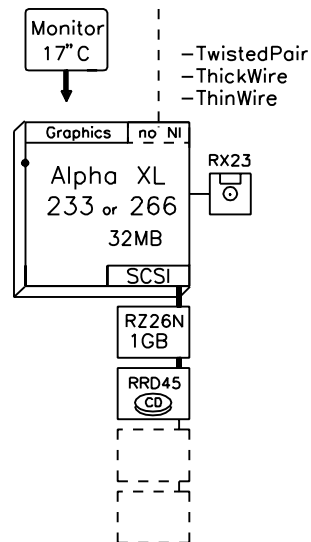

External Options:

Tape

TLZ07-DA	8GB DAT tape drive, table top
TZ87-TA	20GB tape drive, table top
BN23G-01	SCSI-cable, narrow
BN19C-2E	PowerCable, European
KZPAA-AA	Recommended controller, narrow
KZPSC-BA	RAID 3-port PCI-controller, wide
BN31S-1E	Order 1 or 2 SCSI cables, wide
BA356-KC	StorageWorks pedestal, wide
BN19C-2E	Power cable, European

Wide disks

RZ26N-VW	1.05GB hard disk, wide
RZ28M-VW	2.1GB hard disk, wide
RZ29B-VW	4.3GB hard disk, wide

Total: 1-7

SPECint92	SPECfp92	233MHz	266MHz
158	184		
199	263		

Software Processor Code: E

GEAWOXLA

digital	25-Feb-1996	Detail Layer
	GOLDaw00XL4233a	