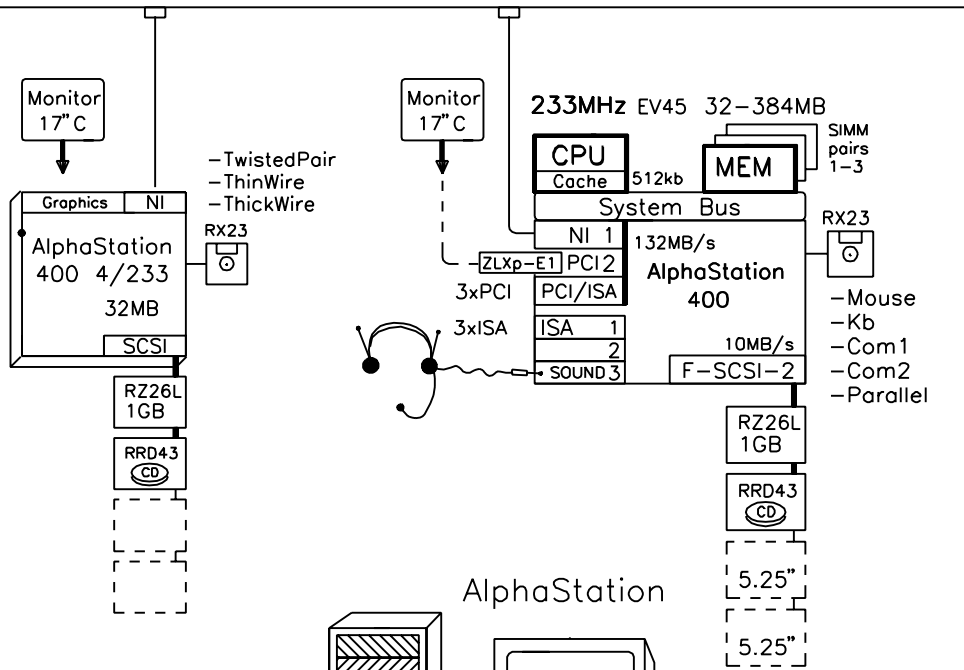

← START
AlphaStation 400 4/233 WorkStations

Order Number	Operating System	WorkStations, 64Bits 233MHz
#1 PB522-AA/AB	Windows NT	32MB RX,CD 1.05GB NI ZLXp-E1
PB520-AA/AB	Digital UNIX	32MB RX,CD 1.05GB NI ZLXp-E1
PB521-AA/AB	OpenVMS	32MB RX,CD 1.05GB NI ZLXp-E1

For 240V Use, Select Power Cord and Keyboard.

#2	1x BN19C-2E EUROPE	BN19A-2E GB	BN19K-2E DK	BN19M-2E I
	BN19E-2E CH	BN18L-2E IL	BN19S-2E India	

Keyboard	SVGA Color Monitor
#3 LK471 -AE GB -AH NL -AN N NT/UNIX -AB B -AI I -AP F	Monitor VRT17-PA 17"
#4 LK461 -AD DK -AK CHF -AS E OVMS -AF FI -AL CHG -AT IL -AG D -AM S -AV P	Monitor VRC21-PA 21"

Internal Options:

Memory Expansion

MSP01-AC	32MB kit	System	Max memory
MSP01-AD	64MB kit	kit kit 32 MB	3x 128MB
MSP01-AE	128MB kit		= 384MB

Internal Storage

PBXRZ-EB	1.05GB Hard Disk	DAT tape drive
PBXRZ-HB	2.1GB Hard Disk	PBXTL-CA 8GB DAT

Controllers

KZPAA-AA	PCI-based Fast SCSI-2 Controller
DE450-CA	PCI-based Ethernet Controller
PBXGA-AA	PCI-based ZLXp-E1 8PL Graphics UNIX VMS
PBXGA-BA	PCI-based ZLXp-E2 24PL Graphics UNIX VMS
PBXGA-CA	PCI-based ZLXp-E3 24PL Z Graphics UNIX VMS
PBXGA-AN	PCI-based ZLXp-E1 8PL Graphics NT
PBXGA-BN	PCI-based ZLXp-E2 24PL Graphics NT
PBXGA-CN	PCI-based ZLXp-E3 24PL Z Graphics NT

External Options:

TZ87-TA	20GB Tabletop Tape Drive
BN23G-03 + BN19C-2E + KZPAA-AA	

- Windows NT Workstation V3.5 media kit
- DEC OSF/1 AXP 2-user base license, DEC Open3D license, Multimedia Services license, NAS 150 license
- OpenVMS AXP base license, DEC Open3D license, NAS 150 license

SPECint92 SPECfp92
158 184 233MHz

Software Processor Code: E

GEAW400A

digital 25-Feb-1996 Detail Layer
GOLDaw04004233a

400

AlphaStation 400 4/233 Systems
GOLDEN EGGS Visual Configurations, Helsinki