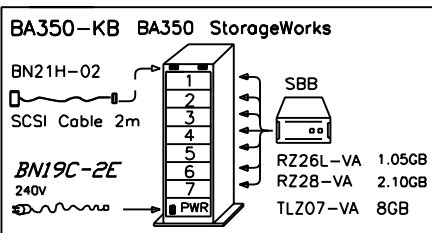

← START
AlphaStation 400 4/233 WorkStations

Order Number	Operating System	WorkStations, 64Bits 233MHz
#1 PB522-AA/AB	Windows NT	32MB RX,CD 1.05GB NI ZLXp-E1
PB520-AA/AB	Digital UNIX	32MB RX,CD 1.05GB NI ZLXp-E1
PB521-AA/AB	OpenVMS	32MB RX,CD 1.05GB NI ZLXp-E1

For 240V Use, Select Power Cord and Keyboard.

#2	1x BN19C-2E EUROPE	BN19A-2E GB	BN19K-2E DK	BN19M-2E I
	BN19E-2E CH	BN18L-2E IL	BN19S-2E India	

Keyboard	SVGA Color Monitor
#3 LK471 -AE GB -AH NL -AN N NT/UNIX -AB B -AI I -AP F	Monitor VRT17-PA 17"
#4 LK461 -AD DK -AK CHF -AS E OVMS -AF FI -AL CHG -AT IL -AG D -AM S -AV P	Monitor VRC21-PA 21"

Internal Options:

Memory Expansion

MSP01-AC	32MB kit	System	Max memory
MSP01-AD	64MB kit	kit kit 32 MB	3x 128MB
MSP01-AE	128MB kit		= 384MB

Internal Storage

PBXRZ-EB	1.05GB Hard Disk	DAT tape drive
PBXRZ-HB	2.1GB Hard Disk	PBXTL-CA 8GB DAT

Controllers

KZPAA-AA	PCI-based Fast SCSI-2 Controller
DE450-CA	PCI-based Ethernet Controller
PBXGA-AA	PCI-based ZLXp-E1 8PL Graphics UNIX VMS
PBXGA-BA	PCI-based ZLXp-E2 24PL Graphics UNIX VMS
PBXGA-CA	PCI-based ZLXp-E3 24PL Z Graphics UNIX VMS
PBXGA-AN	PCI-based ZLXp-E1 8PL Graphics NT
PBXGA-BN	PCI-based ZLXp-E2 24PL Graphics NT
PBXGA-CN	PCI-based ZLXp-E3 24PL Z Graphics NT

External Options:

TZ87-TA	20GB Tabletop Tape Drive
BN23G-03 + BN19C-2E + KZPAA-AA	

- Windows NT Workstation V3.5 media kit
- DEC OSF/1 AXP 2-user base license, DEC Open3D license, Multimedia Services license, NAS 150 license
- OpenVMS AXP base license, DEC Open3D license, NAS 150 license

SPECint92 SPECfp92
158 184 233MHz

Software Processor Code: E

GEAW400A

digital 25-Feb-1996 Detail Layer
GOLDaw04004233a

400

AlphaStation 400 4/233 Systems
GOLDEN EGGS Visual Configurations, Helsinki