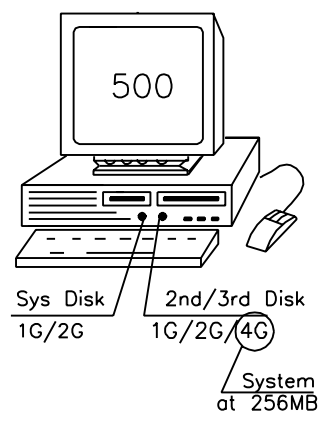

AlphaStation

SPECint95	SPECfp95	
12.3	14.1	400MHz
15.0	20.4	500MHz

Software Processor Code: E

digital	01-Jul-1997	Detail Layer
	GEB502	

AlphaStation 500 Systems
GOLDEN EGGS Visual Configurations, Helsinki