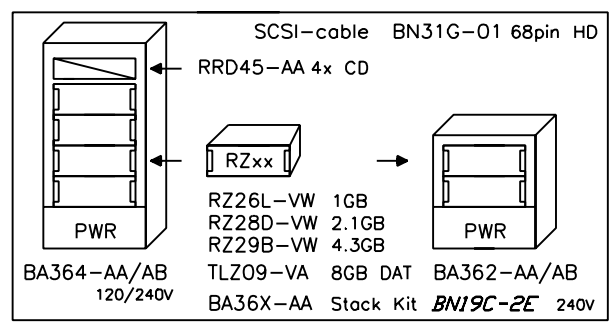

External Options

<http://www.digital.com/golden-eggs>

500