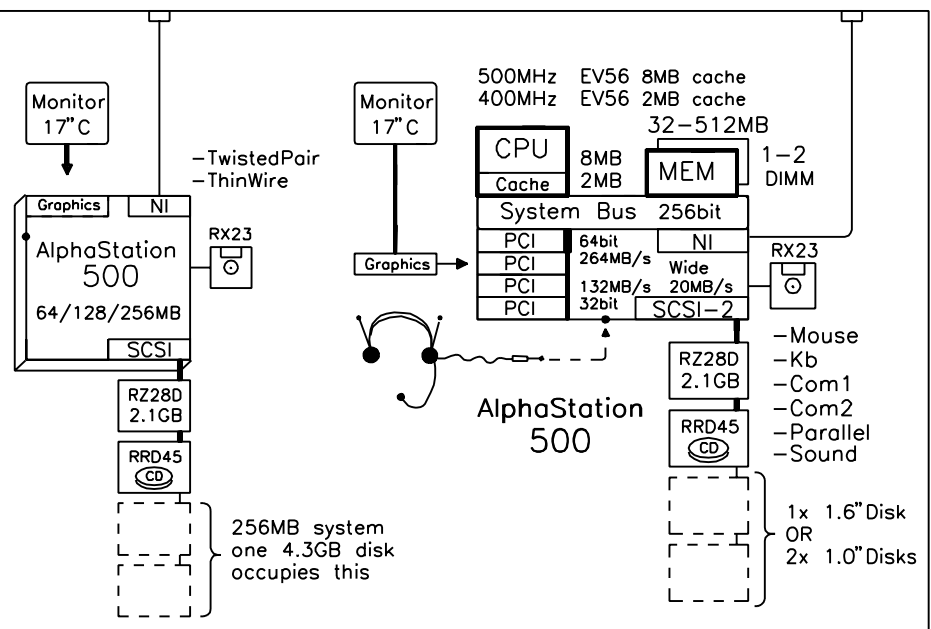

#3 For 240V use, select power cord and keyboard.

#4 **2x BNI9C-2E EUROPE** BNI9A-2E (GB) BNI9K-2E (DK) BNI9M-2E (I)
or BNI9E-2E (CH) BNI9L-2E (IL) BNI9S-2E India

Internal Options:

Memory Expansion

MSP01-xx	Capacity	ECC kit	System kit	Max Memory
MSP01-FB	64MB	ECC kit	66 or 128 or 256MB	2x 512MB
MSP01-FC	128MB	ECC kit		
MSP01-FD	256MB	ECC kit		
MSP01-FE	512MB	ECC kit		= 1GB

Internal Storage

PBXRW-EB	1.05GB hard disk wide
PBXRW-JB	2.1GB hard disk wide
PBXRW-NA	4.3GB hard disk wide

Controllers

KZPAA-AA	F-SCSI-2 PCI-controller, narrow
DE435-AA	PCI-based Ethernet controller
DE500-XA	PCI-based FastEthernet controller
DEFPA-AA	FDDI PCI, single attachment
PBXGB-AA	POWERSTORM 3D30 2D graphics
PBXGB-CA	POWERSTORM 4D20 3D graphics
PBXGI-AA	POWERSTORM 4D40T 3D graphics
PBXGI-AB	POWERSTORM 4D50T 3D graphics
PBXGI-AC	POWERSTORM 4D60T 3D graphics