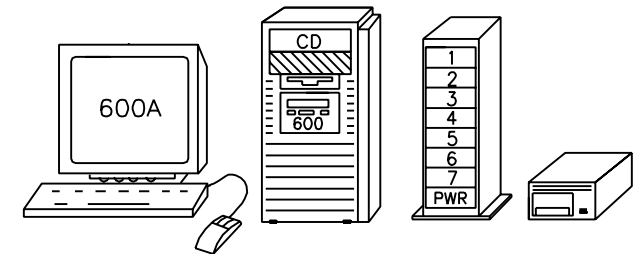

External Options:

Tape

TZ88N-TA	40GB tape drive, table top
BN23G-01	SCSI-cable, narrow
BN19C-2E	PowerCable, European
KZPAA-AA	Recommended controller, narrow

Wide disks

KZPSC-BA	RAID 3-port PCI-controller, wide
BN31S-1E	Order 1 or 2 SCSI cables, wide
BA356-KC	StorageWorks pedestal, wide
BN19C-2E	Power cable, European
RZ26N-VW	1.05GB hard disk, wide
RZ28M-VW	2.1GB hard disk, wide
RZ29B-VW	4.3GB hard disk, wide