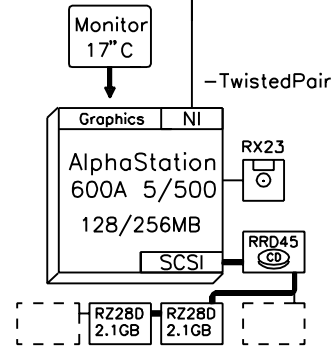

Internal Storage

Tape

PBXTL-DA	8GB DAT tape drive
PBXTZ-CA	2.3GB QIC tape drive

Wide disks

PBXRW-EB	1.05GB hard disk, wide 5400rpm
PBXRW-JB	2.1GB hard disk, wide 7200rpm
PBXRW-NA	4.3GB hard disk, wide 7200rpm

Controllers

DE450-CA	PCI-based Ethernet controller
DE500-AA	PCI-based FastEthernet controller
DEFPA-AB	FDDI PCI, single attachment
PBXGB-AA	POWERSTORM 3D30 8-plane
PBXGB-CA	POWERSTORM 4D20 24-plane
PBXGI-AA	POWERSTORM 4D40T 3D graphics
PBXGI-AB	POWERSTORM 4D50T 3D graphics
PBXGI-AC	POWERSTORM 4D60T 3D graphics

Licenses included per system type:

- DIGITAL UNIX V4.0A 2-user base license
  DIGITAL Open3D license
  Multimedia Services license
  DIGITAL NAS Client 150 license
  Communique! starter license, and CD-ROM
- OpenVMS V7.1 base license plus concurrent use license
  DIGITAL Open3D license, Multimedia Services license, DIGITAL NAS Client 150 license.
- Windows NT Workstation 4.0 media kit, Communique! starter license and CD-ROM, DIGITAL Light & Sound license and CD-ROM

External Options:

Tape

TZ88N-TA	40GB tape drive, table top
BN23G-01	SCSI-cable, narrow
BN19C-2E	PowerCable, European
KZPAA-AA	Recommended controller, narrow

Wide disks

KZPSC-BA	RAID 3-port PCI-controller, wide
BN31S-1E	Order 1 or 2 SCSI cables, wide
BA356-KC	StorageWorks pedestal, wide
BN19C-2E	Power cable, European
RZ26N-VW	1.05GB hard disk, wide
RZ28M-VW	2.1GB hard disk, wide
RZ29B-VW	4.3GB hard disk, wide

AlphaStation 600A 5/500

BA356

TZ88N

SPECint95

SPECfp95

14.8

15.0

500MHz

Software Processor Code: G

digital 01-Jul-1997 Detail Layer
GEB603

600A

AlphaStation 600A 5/500 Systems
GOLDEN EGGS Visual Configurations, Helsinki