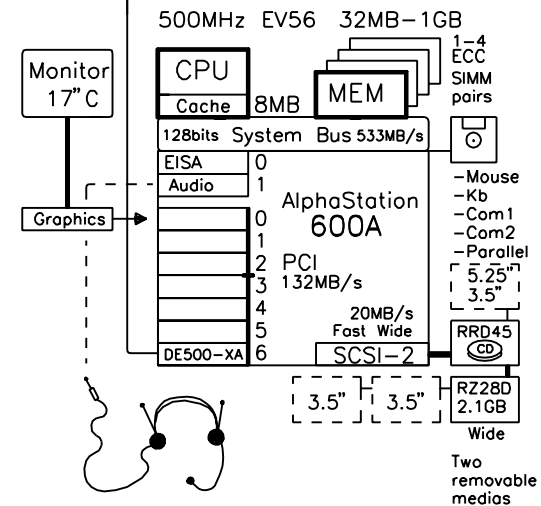

External Options:

Tape

TZ88N-TA	40GB tape drive, table top
BN23G-01	SCSI-cable, narrow
BN19C-2E	PowerCable, European
KZPAA-AA	Recommended controller, narrow

Wide disks

KZPSC-BA	RAID 3-port PCI-controller, wide
BN31S-1E	Order 1 or 2 SCSI cables, wide
BA356-KC	StorageWorks pedestal, wide
BN19C-2E	Power cable, European
RZ26N-VW	1.05GB hard disk, wide
RZ28M-VW	2.1GB hard disk, wide
RZ29B-VW	4.3GB hard disk, wide