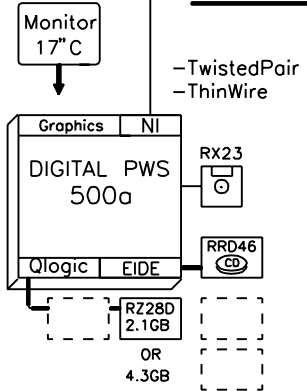

SVGA Color Monitor

Monitor
SN-VRCX7-WA/W3/W4 17"
SN-VRTX7-WA/W3 17"
SN-VRT17-W4 17"
SN-VRCX1-WA/W3/W4 21"

Country Kit for 240V Use **Windows NT 4.0**

SN-PBB3P-	-AE	GB	-AH	NL	-AN	N
- keyboard	-AB	B	-AI	I	-AP	F
- power cord	-AD	DK	-AK	CHF	-AS	E
- mouse	-AF	FI	-AL	CHG	-AT	IL
- user doc.	-AG	D	-AM	S	-AV	P
- Windows NT license + doc.						

Internal Options:

Memory Expansion

System	Max memory
SN-MSP01-HC 64MB ECC DIMM Pair	32 or 3x 256MB
SN-MSP01-HD 128MB ECC DIMM Pair	64 or = 768MB
SN-MSC01-HE 256MB ECC DIMM Pair	
SN-MSC01-AB 2MB external CPU SRAM cache, Max 2	

Internal Storage

SN-PBXRW-JC	2.1GB Ultra wide disk 7200
SN-PBXRW-NB	4.3GB Ultra wide disk 7200
SN-PBXRW-SA	9.1GB Ultra wide disk 7200
SN-TLZ09-LK	8GB DAT tape drive, internal and adapter cable, wide-narrow
SN-PBXKP-BA	600MB 12x EIDE CD-ROM

Controllers

SN-KZPBA-CA	Q-Logic 1040B UltraSCSI	1PCI
SN-PCXAG-AD	Matrox Millenium 3D graphics	1PCI
SN-PCXAG-AW	AccelGraphics 2500TX 3D graphics	1PCI
SN-PBXGI-AA	PowerStorm 4D40T graphics	2PCI
SN-PBXGI-AB	PowerStorm 4D50T graphics	2PCI
SN-PBXGI-AC	PowerStorm 4D60T graphics	2PCI
SN-DE500-AA	Fast Ethernet cntrl.	1PCI
SN-DE450-CA	Ethernet cntrl. TW, TP and AUI	1PCI
SN-PCXAN-DB	Fast Ethernet adapter 10/100	
SN-DEFPA-AA	FDDI adapter SAS	1PCI

<http://www.digital.com/golden-eggs>

Windows NT 4.0

SPECint95	SPECfp95	500MHz	433MHz
14.0	17.0		
12.0	15.0		

digital 01-Jul-1997 Detail Layer
GEBPW1

DIGITAL Personal Workstation 500a
GOLDEN EGGS Visual Configurations, Helsinki

PWS500a