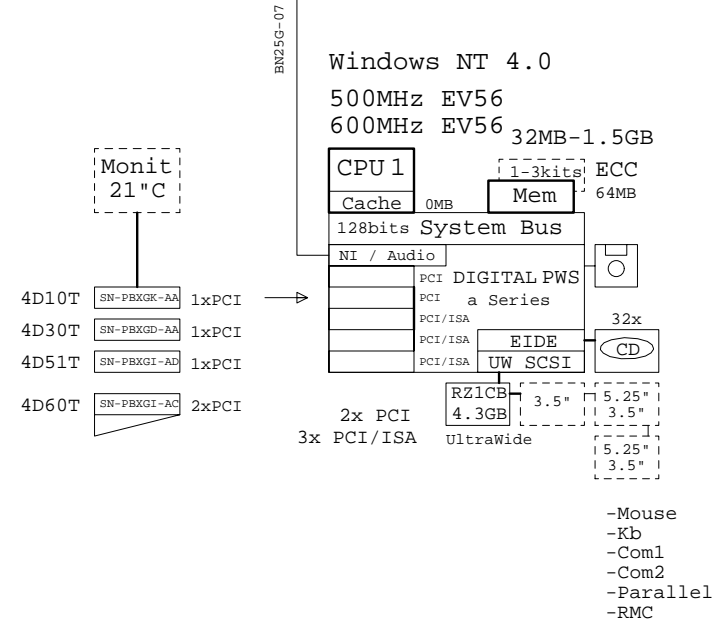

#2 Country kit #3 Keyboard Country variations

SN-PBB4P- Power cords, documents and mouse	SN-LK97W- Windows NT	-AE GB -AG G -AM S -AB B -AH NL -AN N -AD DK -AI I -AP F -AF FI -AK CH -AS E

#4 Graphics options, when needed

SN-PBXGK-AA	4D10T with 4MB SGRAM
SN-PBXGK-AB	4D10T with 8MB SGRAM
SN-PBXGD-AA	4D30T 3D with 4MB texture mem
SN-PBXGD-AB	4D30T 3D with 16MB texture mem
SN-PBXGI-AD	4D51T 3D with 16MB texture mem
SN-PBXGI-AC	4D60T 3D with 32MB VRAM +16MB t.mem

#5 SVGA color monitor

15" SN-PCXBV-EZ/EY
17" SN-PCXAV-VZ/VY
19" SN-PCXAV-TZ
21" SN-PCXAV-WZ/WY
24" SN-PCXAV-AZ
North/South TFT flat panel display
15" SN-PCXAV-KZ

Internal options

Memory expansion

SN-MSP01-HC	64MB	Max mem:
SN-MSP01-HD	128MB	1.5GB
SN-MSP01-HE	256MB	
SN-MSP01-HF	512MB	

Cache memory

SN-MS01-AB	2MB
SN-MS01-AC	4MB

Internal storage

Tape storage

SN-TLZ10-LK	12/24GB 4mm DAT tape drive
SN-TLZ09-LK	4/8GB 4mm DAT tape drive
SN-PBXR-BB	100MB Disket ZIP drive

Disk storage

SN-PBXRW-NC	4.3GB UltraSCSI disk	7200	1.0"
SN-PBXRW-RA	4.3GB UltraSCSI disk	10000	1.6"
SN-PBXRW-SA	9.1GB UltraSCSI disk	7200	1.6"
SN-PBXRW-TA	18GB UltraSCSI disk	7200	1.6"

External options

Disk storage

SN-KZPBA-CA	Q-Logic 1040B adapt SE
BN38C-02	2m cable 68HD-VHDCI
DS-BA356-KF	Storage pedestal
BN19C-2E	European power cord
DS-RZ1DB-VW	9.0GB UltraSCSI disk

Licenses included:

- Windows NT 4.0 Workstation

	@600MHz
SPECint95	18.4
SPECfp95	21.3

digital	10-Jun-1998	GEBPW3
	http://www.digital.com/golden-eggs	

PWSa

DIGITAL Personal Workstations a
GOLDEN EGGS Visual Configurations, Helsinki

This configuration is generated with fresh GOLDEN EGGS Software