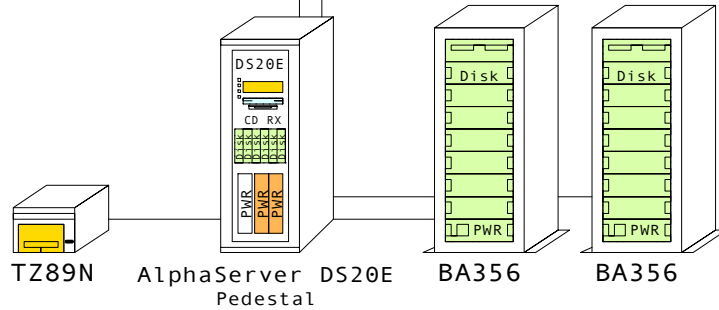

FDDI
Ethernet