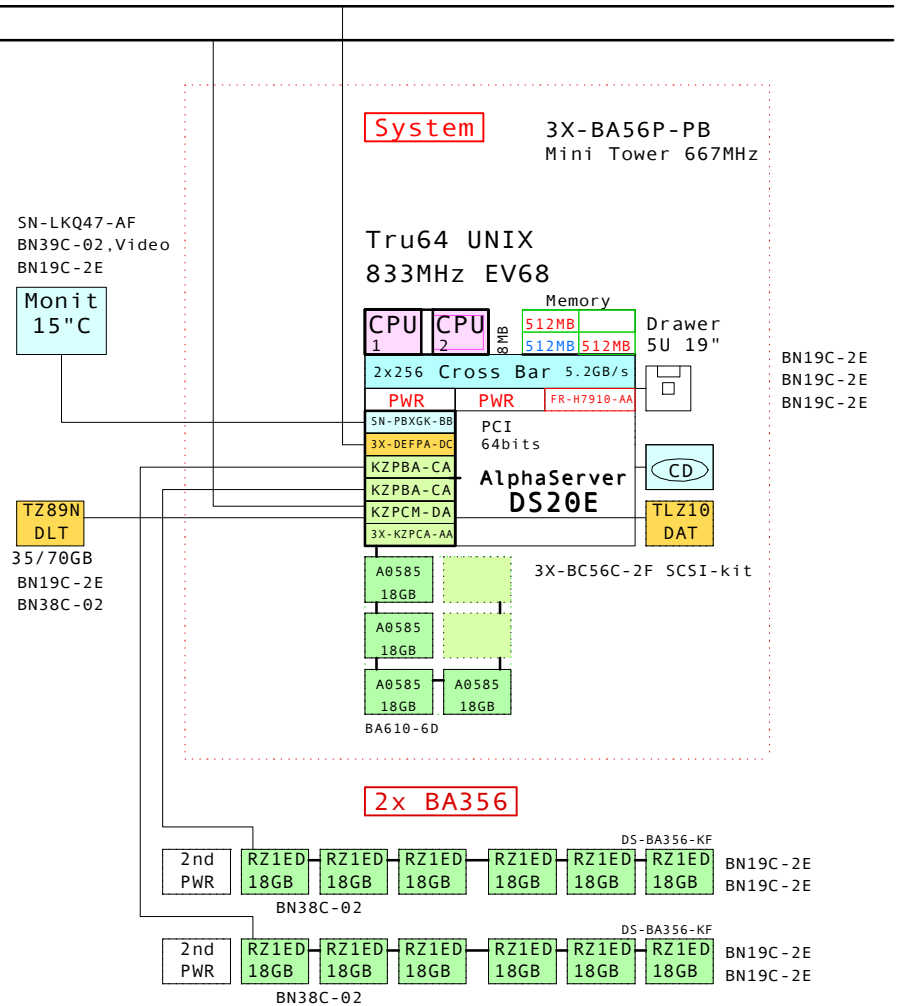

DS20E expanded Tru64 UNIX system

Bill of material

	Part Number	Qty	Description
1	3X-BA56P-PB	1	DS20E Mini tower pedestal kit,667MHz
1.1	DA-56RAA-EA	1	AS DS20E 6/833 512MB,Rack,5U,UNIX
1.1.1	3X-BC56C-2F	1	DS20E SCSI Cable Kit
1.1.2	3X-DEFPA-DC	1	PCI to FDDI DAS MMF with SC,Universal
1.1.3	3X-KZPCA-AA	1	Single channel LVD adapter
1.1.4	BA610-6D	1	ES40 Disk Drive Cage, 6-Bay
1.1.4.1	3R-A0585-AA	4	18.2GB Uscsi3 10k Universal disk 1"
1.1.5	FR-H7910-AA	1	Third power supply for DS20E
1.1.6	KN312-BB	1	AS DS20E 6/833 SMP UPG UNIX
1.1.7	KZPBA-CA	2	PCI to UltraSCSI Adapter UWSE
1.1.8	KZPCM-DA	1	Dual Uscsi with FastEther PCI
1.1.9	MS340-DA	2	DS20 512MB SDIMM MEM 4x128MB
1.1.10	SN-PBXGK-BB	1	Elsa Gloria Synergy 8M Video Graphics
1.1.11	TLZ10-LB	1	12/24GB 4mm DAT 5.25" HH
2	DS-BA356-KF	1	Pedestal Storage, UltraW, Single-Bus
2.1	BN19C-2E	2	PowerCable 240V, C-Europe
2.2	BN38C-02	1	Ultra Cbl VHDCI - 68HD
2.3	CK-BA35X-HH	1	180W Stor.Shelf PWR for AS4x00
2.4	DS-RZ1ED-VW	6	18.2GB 10000r UltraSCSI disk
3	DS-BA356-KF	1	Pedestal Storage, UltraW, Single-Bus
3.1	BN19C-2E	2	PowerCable 240V, C-Europe
3.2	BN38C-02	1	Ultra Cbl VHDCI - 68HD
3.3	CK-BA35X-HH	1	180W Stor.Shelf PWR for AS4x00
3.4	DS-RZ1ED-VW	6	18.2GB 10000r UltraSCSI disk
4	3R-A2832-AA	1	COMPAQ Monitor S510 15" NH, EU
5	DS-TZ89N-TA	1	35/70GB SE DLT-tape TT FWSE
6	BN39C-02	1	1.8 Video Extension Cable ****
7	SN-LKQ47-AF	1	102 KEY KYBD, NON-WIN, Finnish
8	BN19C-2E	5	PowerCable 240V, C-Europe
9	BN38C-02	1	Ultra Cbl VHDCI - 68HD

www.Compaq.com/golden-eggs
Since: Jun-2000

02-Jul-2001 GTAUDS20EF
Matti.Patari@compaq.com

This template is included in the present GOLDEN EGGS Software kit.

DS20E UNIX

AlphaServer DS20E UNIX System
GOLDEN EGGS Visuals, Helsinki