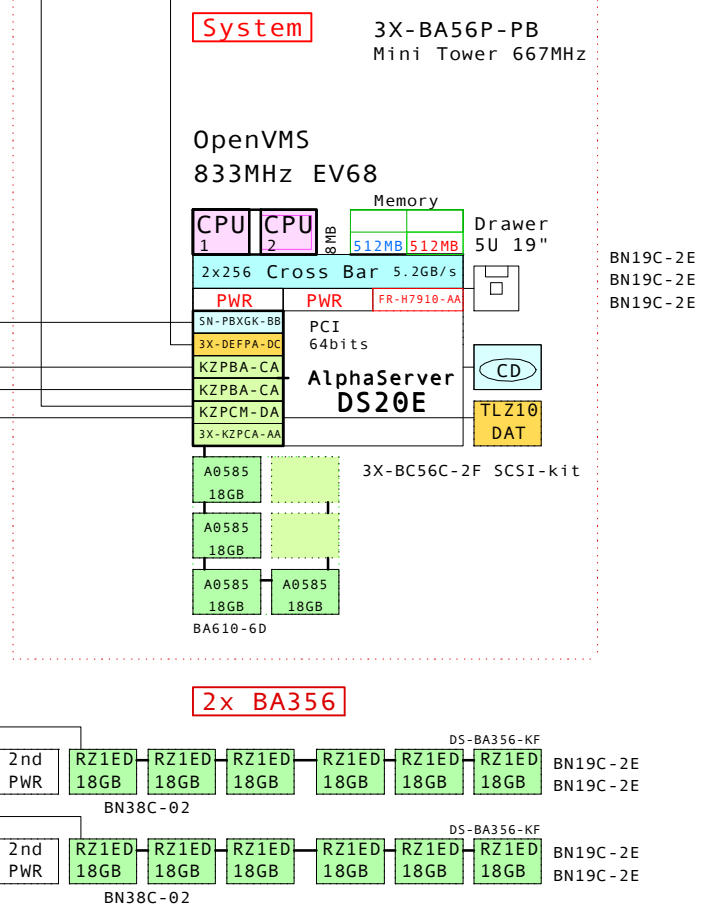

DS20E expanded OpenVMS system

FDDI

Ethernet

Bill of material

	Part Number	Qty	Description
1	3X-BA56P-PB	1	DS20E Mini tower pedestal kit,667MHz
1.1	DY-56RAA-EA	1	AS DS20E 6/833 512MB,Rack,5U,0VMS
1.1.1	3X-BC56C-2F	1	DS20E SCSI Cable Kit
1.1.2	3X-DEFPA-DC	1	PCI to FDDI DAS MMF with SC,Universal
1.1.3	3X-KZPCA-AA	1	Single channel LVD adapter
1.1.4	BA610-6D	1	ES40 Disk Drive Cage, 6-Bay
1.1.4.1	3R-A0585-AA	4	18.2GB Uscsi3 10K Universal disk 1"
1.1.5	FR-H7910-AA	1	Third power supply for DS20E
1.1.6	KN312-BC	1	AS DS20E 6/833 SMP UPG OpenVMS
1.1.7	KZPBA-CA	2	PCI to UltraSCSI Adapter UWSE
1.1.8	KZPCM-DA	1	Dual Uscsi with FastEther PCI
1.1.9	MS340-DA	1	DS20 512MB SDIMM MEM 4x128MB
1.1.10	SN-PBXGK-BB	1	Elsa Gloria Synergy 8M Video Graphics
1.1.11	TLZ10-LB	1	12/24GB 4mm DAT 5.25" HH
2	DS-BA356-KF	1	Pedestal Storage, UltraW, Single-Bus
2.1	BN19C-2E	2	PowerCable 240V, C-Europe
2.2	BN38C-02	1	Ultra Cbl VHDCI - 68HD
2.3	CK-BA35X-HH	1	180W Stor.Shelf PWR for AS4x00
2.4	DS-RZ1ED-VW	6	18.2GB 10000r UltraSCSI disk
3	DS-BA356-KF	1	Pedestal Storage, UltraW, Single-Bus
3.1	BN19C-2E	2	PowerCable 240V, C-Europe
3.2	BN38C-02	1	Ultra Cbl VHDCI - 68HD
3.3	CK-BA35X-HH	1	180W Stor.Shelf PWR for AS4x00
3.4	DS-RZ1ED-VW	6	18.2GB 10000r UltraSCSI disk
4	3R-A2832-AA	1	COMPAQ Monitor S510 15" NH, EU
5	DS-TZ89N-TA	1	35/70GB SE DLT-tape TT FWSE
6	BN39C-02	1	1.8 Video Extension Cable ****
7	BN19C-2E	5	PowerCable 240V, C-Europe
8	BN38C-02	1	Ultra Cbl VHDCI - 68HD
9	LK461-AF	1	VMS STYLE KEYBOARD, Fin/Swed