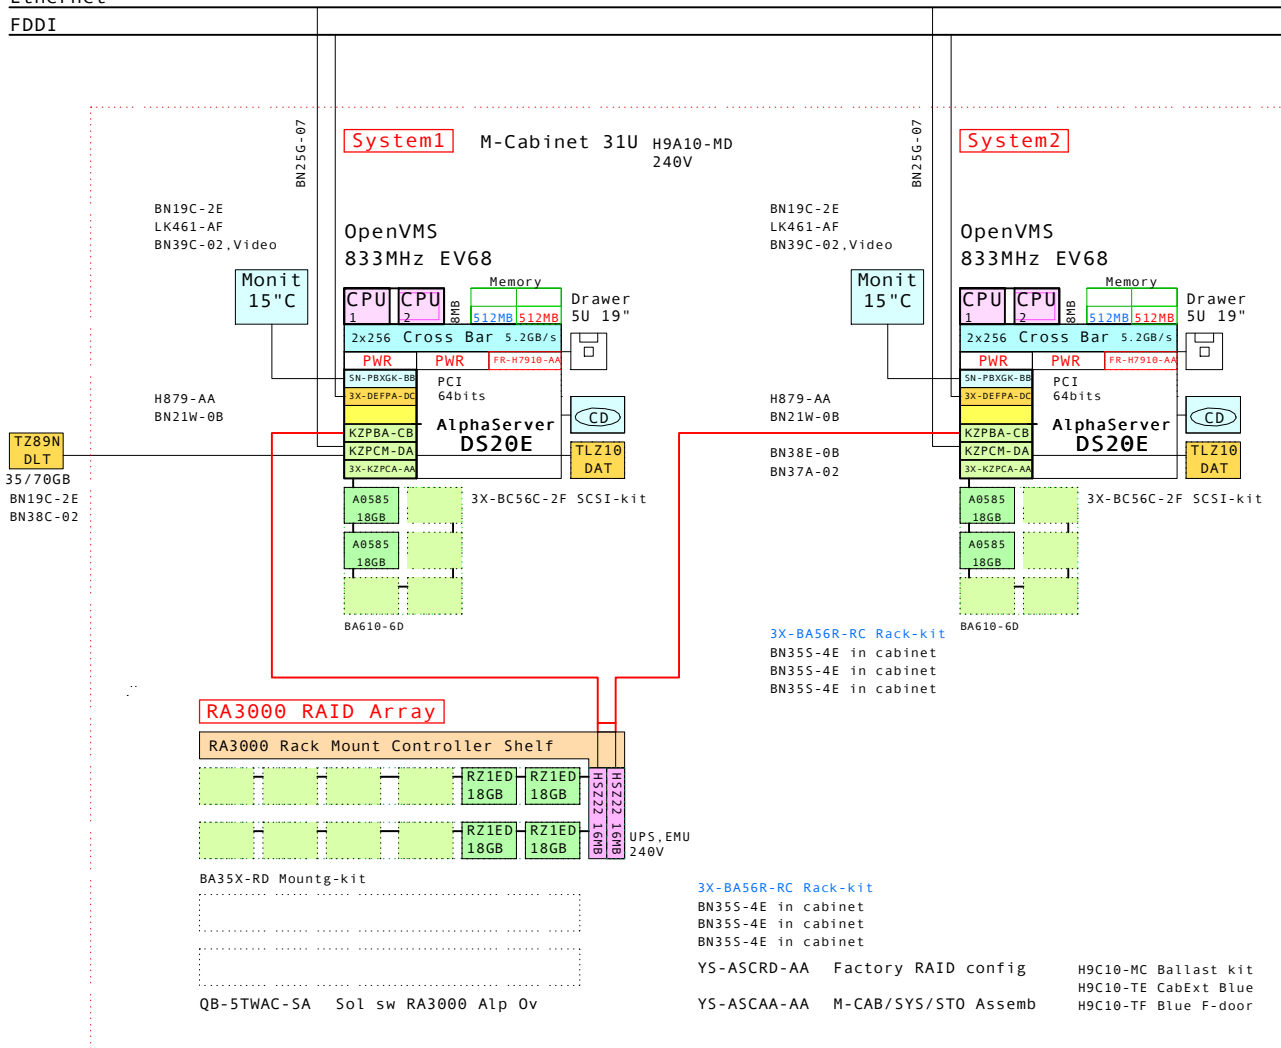

DS20E OpenVMS Cluster with in-cabinet RA3000 RAID storage

Ethernet

FDDI

BOM for this cabinet system

Part Number	Qty	Description
1		H9A10-MD 1 M-Series Cab, H9A10, Blue, 240V 31U
1.1		3R-A2832-AA 2 COMPAQ Monitor S510 15" NH, EU
1.2		3X-BA56R-RC 2 Rackm, kit, DS20E, 667MHz for M-series
1.3		BA35X-RD 1 Mounting kit, metric
1.4		BN19C-2E 2 PowerCable 240V, C-Europe
1.5		BN21W-0B 2 Y SCSI-2 Cable 68 pins/6" .15m
1.6		BN25G-07 2 17-03212-05 8MP-8MP PATCH CBL
1.7		BN355-4E 6 PowerCord C13 to C14, Non US
1.8		BN37A-02 1 Ultra Cbl VHDCI - VHDCI
1.9		BN38E-0B 1 Ultra Cbl VHDCI - 68HD
1.10		BN39C-02 2 1.8 Video Extension Cable ****
1.11		D5-SWXRA-GK 1 RA3000 Rackmoun one HSZ22 240V
1.11.1		D5-HS222-AA 1 HSZ22 controller 16MB
1.11.2		D5-SWXRA-GN 1 RA3000 Rackmount Expan 120/240
1.11.2.1		D5-RZ1ED-VN 2 18.2GB 10000r UltraSCSI disk
1.11.3		D5-SWXRA-GN 1 RA3000 Rackmount Expan 120/240
1.11.3.1		D5-RZ1ED-VN 2 18.2GB 10000r UltraSCSI disk
1.12		DY-56RAA-EA 1 AS DS20E 6/833 512MB, Rack, 5U, OVMS
1.12.1		3X-BC56C-2F 1 DS20E SCSI Cable Kit
1.12.2		3X-DEFPA-DC 1 PCI to FDDI DAS MMF with SC, Universal
1.12.3		3X-KZPCA-AA 1 Single channel LVD adapter
1.12.4		BA610-6D 1 E540 Disk Drive Cage, 6-Bay
1.12.4.1		3R-A0585-AA 2 18.2GB Uscsi3 10k Universal disk 1"
1.12.5		FR-H7910-AA 1 Third power supply for DS20E
1.12.6		KN312-BC 1 AS DS20E 6/833 SMP UPG OpenVMS
1.12.7		KZPBA-CB 1 PCI to UltraSCSI Adapter Umdif
1.12.8		KZPCM-DA 1 Dual Uscsi with FastEther PCI
1.12.9		MS340-DA 1 DS20 512MB SDIMM MEM 4x128MB
1.12.10		SN-PBXGK-BB 1 Elsa Gloria Synergy 8M Video Graphics
1.12.11		TLZ10-LB 1 12/24GB 4mm DAT 5.25" HH
1.13		DY-56RAA-EA 1 AS DS20E 6/833 512MB, Rack, 5U, OVMS
1.13.1		3X-BC56C-2F 1 DS20E SCSI Cable Kit
1.13.2		3X-DEFPA-DC 1 PCI to FDDI DAS MMF with SC, Universal
1.13.3		3X-KZPCA-AA 1 Single channel LVD adapter
1.13.4		BA610-6D 1 E540 Disk Drive Cage, 6-Bay
1.13.4.1		3R-A0585-AA 2 18.2GB Uscsi3 10k Universal disk 1"
1.13.5		FR-H7910-AA 1 Third power supply for DS20E
1.13.6		KN312-BC 1 AS DS20E 6/833 SMP UPG OpenVMS
1.13.7		KZPBA-CB 1 PCI to UltraSCSI Adapter Umdif
1.13.8		KZPCM-DA 1 Dual Uscsi with FastEther PCI
1.13.9		MS340-DA 1 DS20 512MB SDIMM MEM 4x128MB
1.13.10		SN-PBXGK-BB 1 Elsa Gloria Synergy 8M Video Graphics
1.13.11		TLZ10-LB 1 12/24GB 4mm DAT 5.25" HH
1.14		H879-AA 2 SCSI-3 Term - 68 pin Male
1.15		H9C10-MC 1 Ballast Kit for cabinets
1.16		H9C10-TE 1 Rear cab extender for H9A10 Blue
1.17		H9C10-TF 1 FrontDoorKit Blue for H9A10
1.18		LK461-AF 2 VMS STYLE KEYBOARD, Fin/Swed
1.19		QB-5TWAC-SA 1 Sol sw RA3000 Alp Ovms
1.20		YS-ASCAA-AA 1 M-CAB/SYS/STO Assembly
1.21		YS-ASCRD-AA 1 Factory configured RAID sets of BA370
2		DY-TZ89N-TA 1 35/70GB SE DLT-tape TT FW5E
3		BN19C-2E 1 PowerCable 240V, C-Europe
4		BN38C-02 1 Ultra Cbl VHDCI - 68HD

www.Compaq.com/golden-eggs
Since: Jun-2000

COMPAQ	02-Jul-2001	GTAVDS20EG
	Matti.Patari@Compaq.com	

AlphaServer DS20E OVMS Cluster
GOLDEN EGGS Visuals, Helsinki

This template is included in the present GOLDEN EGGS Software kit.

DS20E OVMS