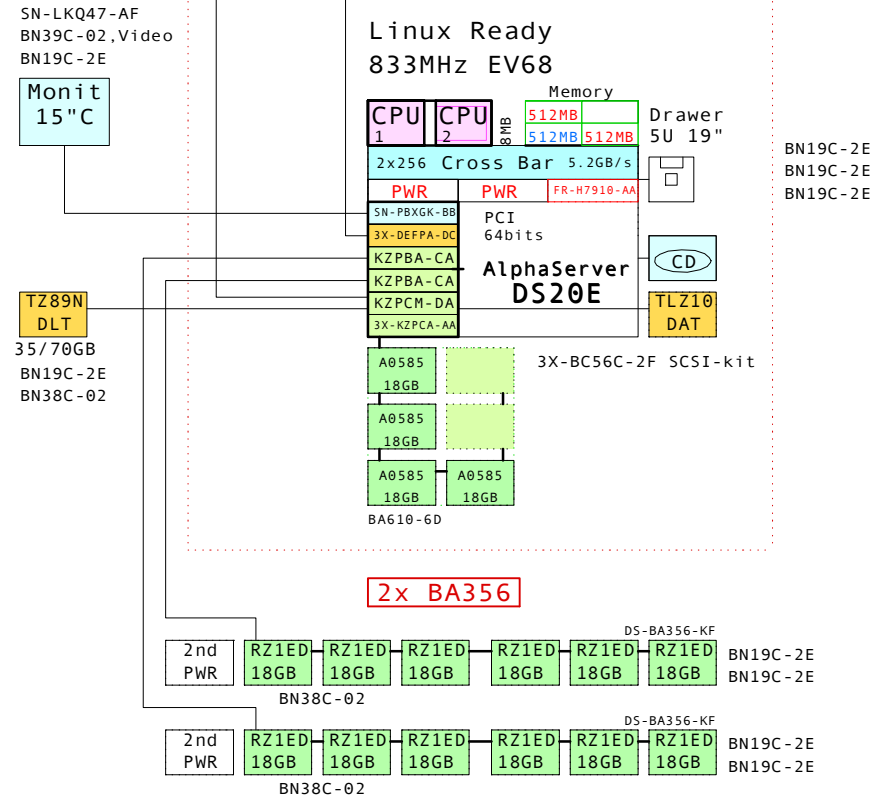

DS20E OVMS

FDDI
Ethernet

DS20E expanded Linux system

Bill of material

	Part Number	Qty	Description
1	3X-BA56P-PB	1	DS20E Mini tower pedestal kit,667MHz
1.1	DJ-56RAA-EA	1	AS DS20E 6/833 512MB,Rack,5U,Linux
1.1.1	3X-BC56C-2F	1	DS20E SCSI Cable Kit
1.1.2	3X-DEFPA-DC	1	PCI to FDDI DAS MMF with SC,Universal
1.1.3	3X-KZPCA-AA	1	Single channel LVD adapter
1.1.4	BA610-6D	1	ES40 Disk Drive Cage, 6-Bay
1.1.4.1	3R-A0585-AA	4	18.2GB Uscsi3 10K Universal disk 1"
1.1.5	FR-H7910-AA	1	Third power supply for DS20E
1.1.6	KN312-BD	1	AS DS20E 6/833 SMP UPG for Linux
1.1.7	KZPBA-CA	2	PCI to UltraSCSI Adapter UWSE
1.1.8	KZPCM-DA	1	Dual Uscsi with FastEther PCI
1.1.9	MS340-DA	2	DS20 512MB SDIMM MEM 4x128MB
1.1.10	SN-PBXGK-BB	1	Elsa Gloria Synergy 8M Video Graphics
1.1.11	TLZ10-LB	1	12/24GB 4mm DAT 5.25" HH
2	DS-BA356-KF	1	Pedestal Storage, UltraW, Single-Bus
2.1	BN19C-2E	2	PowerCable 240V, C-Europe
2.2	BN38C-02	1	Ultra Cbl VHDCI - 68HD
2.3	CK-BA35X-HH	1	180W Stor.Shelf PWR for AS4x00
2.4	DS-RZ1ED-VW	6	18.2GB 10000r UltraSCSI disk
3	DS-BA356-KF	1	Pedestal Storage, UltraW, Single-Bus
3.1	BN19C-2E	2	PowerCable 240V, C-Europe
3.2	BN38C-02	1	Ultra Cbl VHDCI - 68HD
3.3	CK-BA35X-HH	1	180W Stor.Shelf PWR for AS4x00
3.4	DS-RZ1ED-VW	6	18.2GB 10000r UltraSCSI disk
4	3R-A2832-AA	1	COMPAQ Monitor S510 15" NH, EU
5	DS-TZ89N-TA	1	35/70GB SE DLT-tape TT FWSE
6	BN39C-02	1	1.8 Video Extension Cable ****
7	SN-LKQ47-AF	1	102 KEY KYBD, NON-WIN, Finnish
8	BN19C-2E	5	PowerCable 240V, C-Europe
9	BN38C-02	1	Ultra Cbl VHDCI - 68HD