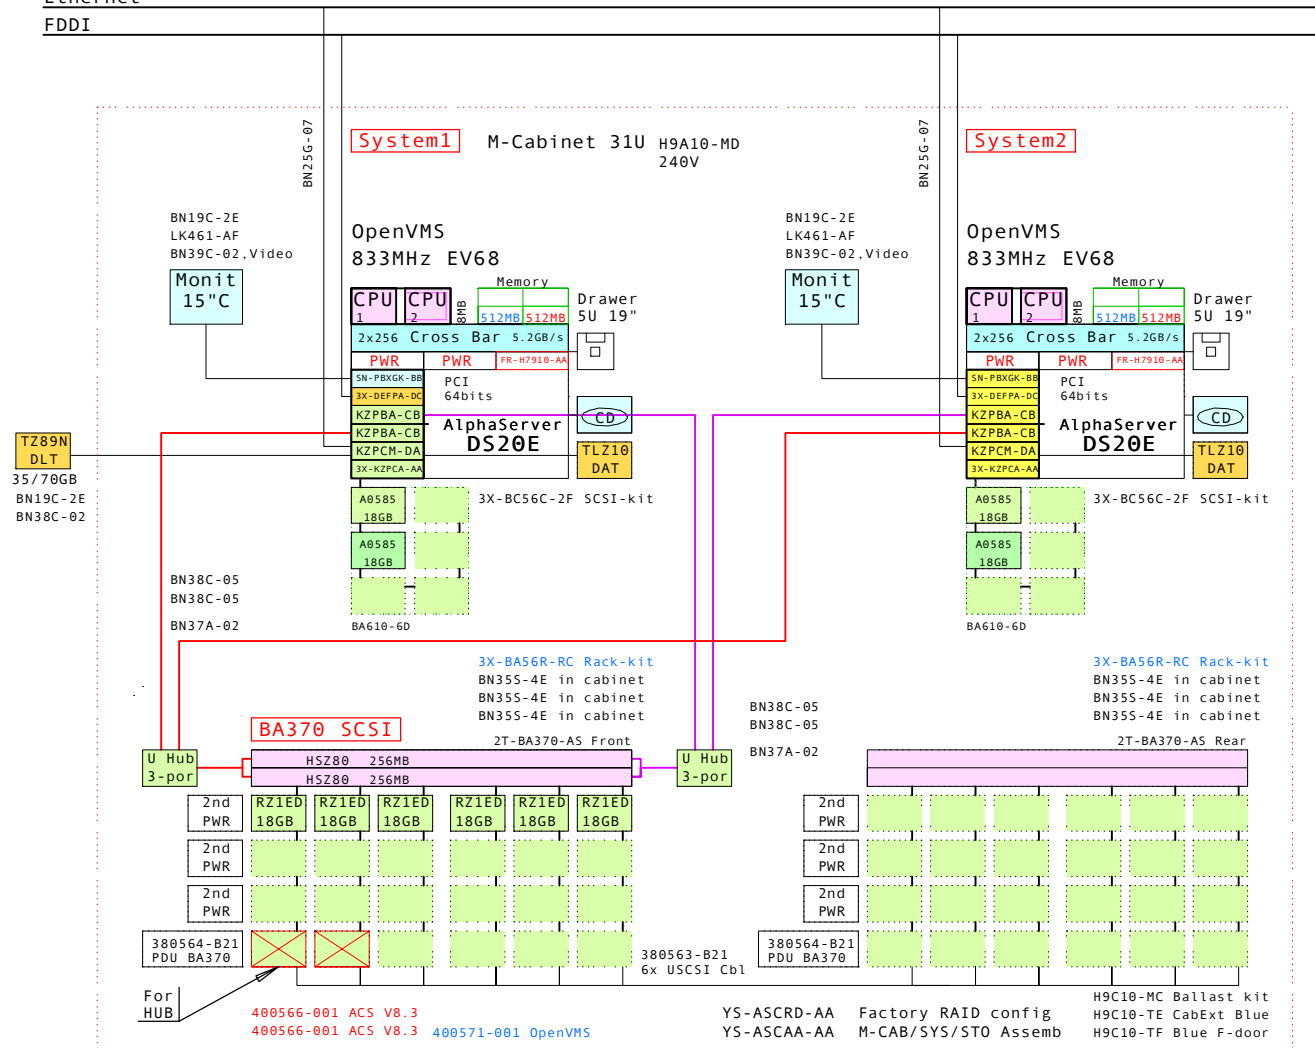

DS20E OVMS

DS20E OpenVMS Cluster with in-cabinet RAID storage, No single point.

Ethernet

FDI

BOM for this cabinet system

Part Number	Qty	Description
1	1	H9A10-MD 1 M-Series Cab. H9A10. Blue. 240V. 31U
1.1	1	2T-BA370-AR 1 BA370 shelf, slides Rear RackMount
1.1.1	1	380564-B21 1 Power Distribution Unit RA8K/7k
1.1.2	3	380565-B21 3 Power Suply 180W Hot Plug SBB
1.1.3	1	BN37A-02 1 Ultra Cbl VHDCI - VHDCI
1.2	1	2T-BA370-AS 1 BA370 shelf, slides Front RackMount
1.2.1	1	380564-B21 1 Power Distribution Unit RA8K/7k
1.2.2	3	380565-B21 3 Power Suply 180W Hot Plug SBB
1.2.3	2	400565-B21 2 Ultra Opt.1 cont w 2x128MB cache HSZ80
1.2.4	1	DS-DWZZH-03 1 Uscsi Act hub 0 SE:3/Dif 3.5" SBB
1.2.5	6	DS-RZ1ED-VW 6 18.2GB 10000r Ultra5C5I disk
1.3	1	380563-B21 1 Set of six Uscsi cables
1.4	2	3R-A2832-AA 2 COMPAQ Monitor 5510 15" NH. EU
1.5	1	3X-BA56R-RC 1 RackM.kit. DS20E.667MHz for M-series
1.6	2	400566-001 2 HSZ80 Controller Software ACS V8.3
1.7	1	400571-001 1 Ultra opt OS Software OpenVMS
1.8	2	BN19C-2E 2 PowerCable 240V. C-Europe
1.9	2	BN25G-07 2 17-03212-05 8MP-8MP PATCH CBL
1.10	6	BN355-4E 6 PowerCord C13 to C14. Non US
1.11	1	BN37A-02 1 Ultra Cbl VHDCI - VHDCI
1.12	4	BN38C-05 4 Ultra Cbl VHDCI - 68HD
1.13	2	BN39C-02 2 1.8 Video Extension Cable ****
1.14	1	DS-DWZZH-03 1 Uscsi Act hub 0 SE:3/Dif 3.5" SBB
1.15	1	DY-56RAA-EA 1 AS DS20E 6/833 512MB,Rack,5U.OVMS
1.15.1	1	3X-BC56C-2F 1 DS20E SCSI Cable Kit
1.15.2	1	3X-DEFPA-DC 1 PCI to FDDI DAS MMF with SC,Universal
1.15.3	1	3X-KZPCA-AA 1 Single channel LVD adapter
1.15.4	1	BA610-6D 1 ES40 Disk Drive Cage, 6-Bay
1.15.4.1	2	3R-A0585-AA 2 18.2GB Uscsi3 10k Universal disk 1"
1.15.5	1	FR-H7910-AA 1 Third power supply for DS20E
1.15.6	1	KN312-BC 1 AS DS20E 6/833 SMP UPG OpenVMS
1.15.7	2	KZPBA-CB 2 PCI to UltraSCSI Adapter Uwdif
1.15.8	1	KZPCM-DA 1 Dual Uscsi with FastEther PCI
1.15.9	1	MS340-DA 1 DS20 512MB SDIMM MEM 4x128MB
1.15.10	1	SN-PBXGK-BB 1 Elsa Gloria Synergy 8M Video Graphics
1.15.11	1	TLZ10-LB 1 12/24GB 4mm DAT 5.25" HH
1.16	1	DY-56RAA-EA 1 AS DS20E 6/833 512MB,Rack,5U.OVMS
1.16.1	1	3X-BC56C-2F 1 DS20E SCSI Cable Kit
1.16.2	1	3X-DEFPA-DC 1 PCI to FDDI DAS MMF with SC,Universal
1.16.3	1	3X-KZPCA-AA 1 Single channel LVD adapter
1.16.4	1	BA610-6D 1 ES40 Disk Drive Cage, 6-Bay
1.16.4.1	2	3R-A0585-AA 2 18.2GB Uscsi3 10k Universal disk 1"
1.16.5	1	FR-H7910-AA 1 Third power supply for DS20E
1.16.6	1	KN312-BC 1 AS DS20E 6/833 SMP UPG OpenVMS
1.16.7	2	KZPBA-CB 2 PCI to UltraSCSI Adapter Uwdif
1.16.8	1	KZPCM-DA 1 Dual Uscsi with FastEther PCI
1.16.9	1	MS340-DA 1 DS20 512MB SDIMM MEM 4x128MB
1.16.10	1	SN-PBXGK-BB 1 Elsa Gloria Synergy 8M Video Graphics
1.16.11	1	TLZ10-LB 1 12/24GB 4mm DAT 5.25" HH
1.17	1	H9C10-MC 1 Ballast Kit for cabinets
1.18	1	H9C10-TE 1 Rear cab extender for H9A10 Blue
1.19	1	H9C10-TF 1 FrontDoorKit Blue for H9A10
1.20	2	LK461-AF 2 VMS STYLE KEYBOARD, Fin/Swed
1.21	1	YS-ASCAA-AA 1 M-CAB/SYS/STO Assembly
1.22	1	YS-ASCRD-AA 1 Factory configured RAID sets of BA370
2	1	DS-TZ89N-TA 1 35/70GB SE DLT-tape TT FWSE
3	1	BN19C-2E 1 PowerCable 240V. C-Europe
4	1	BN38C-02 1 Ultra Cbl VHDCI - 68HD