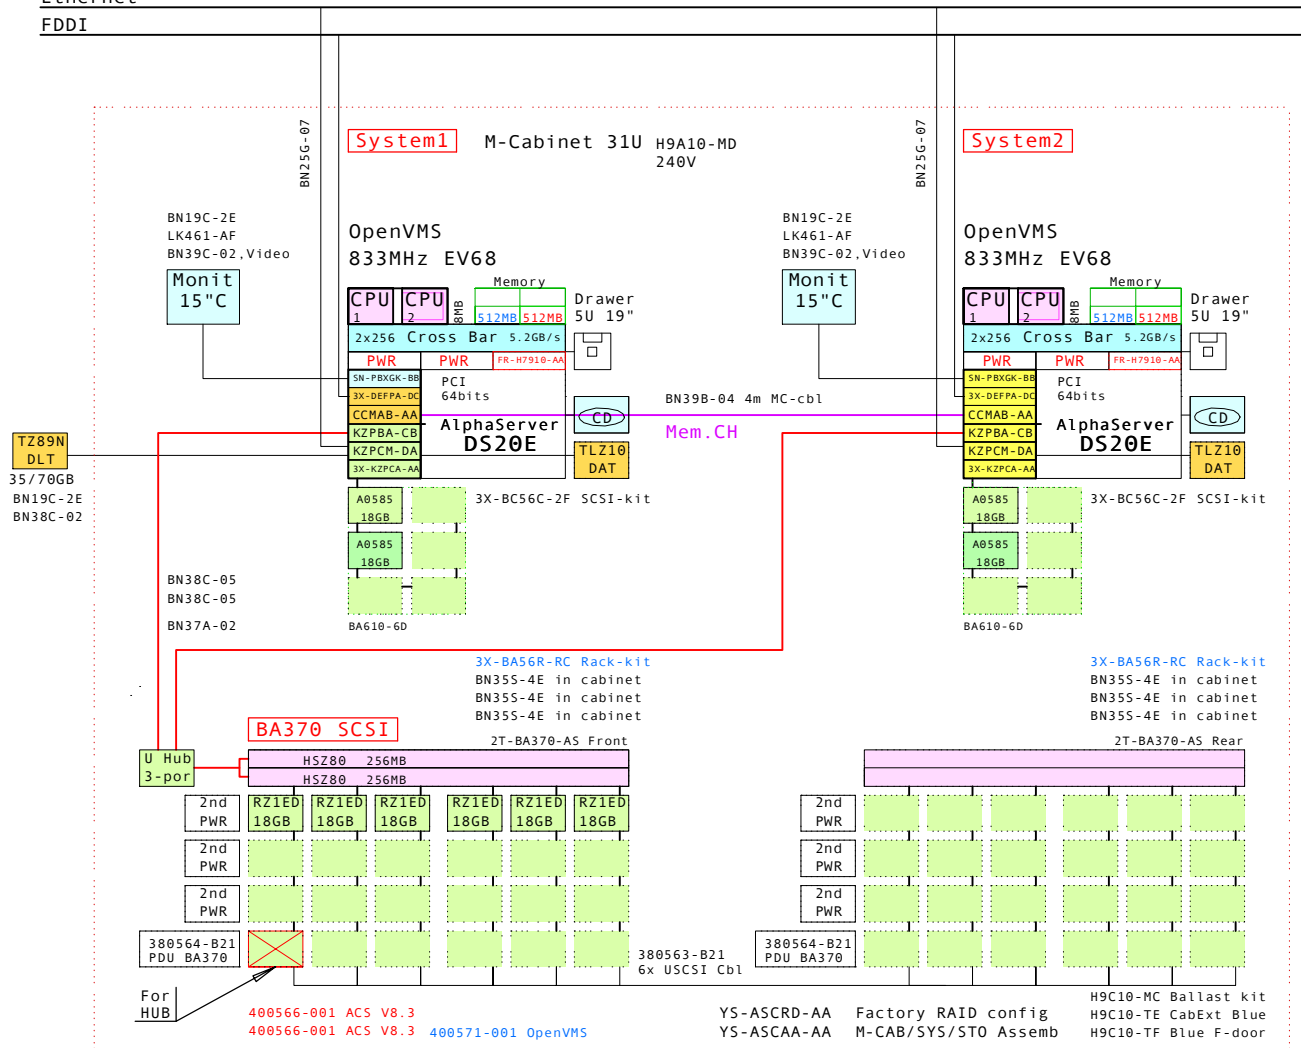

DS20E OVMS

DS20E OpenVMS Cluster with in-cabinet RAID storage

Ethernet

FDDI

BOM for this cabinet system

Part Number	Qty	Description
1	H9A10-MD	1 M-Series Cab. H9A10. Blue. 240V. 31U
1.1	2T-BA370-AR	1 BA370 shelf. slides Rear RackMount
1.1.1	380564-B21	1 Power Distribution Unit RA8k/7k
1.1.2	380565-B21	3 Power Suply 180W Hot Plug SBB
1.2	2T-BA370-AS	1 BA370 shelf. slides Front RackMount
1.2.1	380564-B21	1 Power Distribution Unit RA8k/7k
1.2.2	380565-B21	3 Power Suply 180W Hot Plug SBB
1.2.3	400565-B21	2 Ultra Opt.1 cont w 2x128MB cache HS280
1.2.4	DS-DWZZH-03	1 Uscsi Act hub 0 SE:3/Dif 3.5" SBB
1.2.5	DS-RZ1ED-VM	6 18.2GB 10000r UltraSCSI disk
1.3	380563-B21	1 Set of six USCSI cables
1.4	3R-A2832-AA	2 COMPAQ Monitor 5510 15" NH EU
1.5	3X-BA56R-RC	2 RackM.kit. DS20E.667MHz for M-series
1.6	400566-001	2 HSZ80 Controller Software ACS V8.3
1.7	400571-001	1 Ultra opt OS Software OpenVMS
1.8	BN19C-2E	2 PowerCable 240V. C-Europe
1.9	BN25G-07	2 17-03212-05 8MP-8MP PATCH CBL
1.10	BN355-4E	6 PowerCord C13 to C14. Non US
1.11	BN37A-02	1 Ultra Cbl VHDCI - VHDCI
1.12	BN38C-05	2 Ultra Cbl VHDCI - 68HD
1.13	BN39B-04	1 04m copper cbl for CCMAB Mem.Chan
1.14	BN39C-02	2 1.8 Video Extension Cable ****
1.15	DY-56RAA-EA	1 AS DS20E 6/833 512MB.Rack.5U.OVMS
1.15.1	3X-BC56C-2F	1 DS20E SCSI Cable Kit
1.15.2	3X-DEPFA-DC	1 PCI to FDDI DAS MMF with SC.Universal
1.15.3	3X-KZPCA-AA	1 Single channel LVD adapter
1.15.4	BA610-6D	1 ES40 Disk Drive Cage. 6-Bay
1.15.4.1	3R-A0585-AA	2 18.2GB Uscsi3 10k Universal disk 1"
1.15.5	CCMAB-AA	1 PCI Mem. Channel-2 Cluster cntrl
1.15.6	FR-H7910-AA	1 Third power supply for DS20E
1.15.7	KN312-BC	1 AS DS20E 6/833 SMP UPG OpenVMS
1.15.8	KZPBA-CB	1 PCI to UltraSCSI Adapter Uwdif
1.15.9	KZPCM-DA	1 Dual Uscsi with FastEther PCI
1.15.10	MS340-DA	1 DS20 512MB SDIMM MEM 4x128MB
1.15.11	SN-PBXGK-BB	1 Elsa Gloria Synergy 8M Video Graphics
1.15.12	TLZ10-LB	1 12/24GB 4mm DAT 5.25" HH
1.16	DY-56RAA-EA	1 AS DS20E 6/833 512MB.Rack.5U.OVMS
1.16.1	3X-BC56C-2F	1 DS20E SCSI Cable Kit
1.16.2	3X-DEPFA-DC	1 PCI to FDDI DAS MMF with SC.Universal
1.16.3	3X-KZPCA-AA	1 Single channel LVD adapter
1.16.4	BA610-6D	1 ES40 Disk Drive Cage. 6-Bay
1.16.4.1	3R-A0585-AA	2 18.2GB Uscsi3 10k Universal disk 1"
1.16.5	CCMAB-AA	1 PCI Mem. Channel-2 Cluster cntrl
1.16.6	FR-H7910-AA	1 Third power supply for DS20E
1.16.7	KN312-BC	1 AS DS20E 6/833 SMP UPG OpenVMS
1.16.8	KZPBA-CB	1 PCI to UltraSCSI Adapter Uwdif
1.16.9	KZPCM-DA	1 Dual Uscsi with FastEther PCI
1.16.10	MS340-DA	1 DS20 512MB SDIMM MEM 4x128MB
1.16.11	SN-PBXGK-BB	1 Elsa Gloria Synergy 8M Video Graphics
1.16.12	TLZ10-LB	1 12/24GB 4mm DAT 5.25" HH
1.17	H9C10-MC	1 Ballast Kit for cabinets
1.18	H9C10-TE	1 Rear cab extender for H9A10 Blue
1.19	H9C10-TF	1 FrontDoorKit Blue for H9A10
1.20	LK461-AF	2 VMS STYLE KEYBOARD. Fin/Swed
1.21	YS-ASCAA-AA	1 M-CAB/SYS/STO Assembly
1.22	YS-ASCRD-AA	1 Factory configured RAID sets of BA370
2	DS-TZ89N-TA	1 35/70GB SE DLT-tape TT FWISE
3	BN19C-2E	1 PowerCable 240V. C-Europe
4	BN38C-02	1 Ultra Cbl VHDCI - 68HD