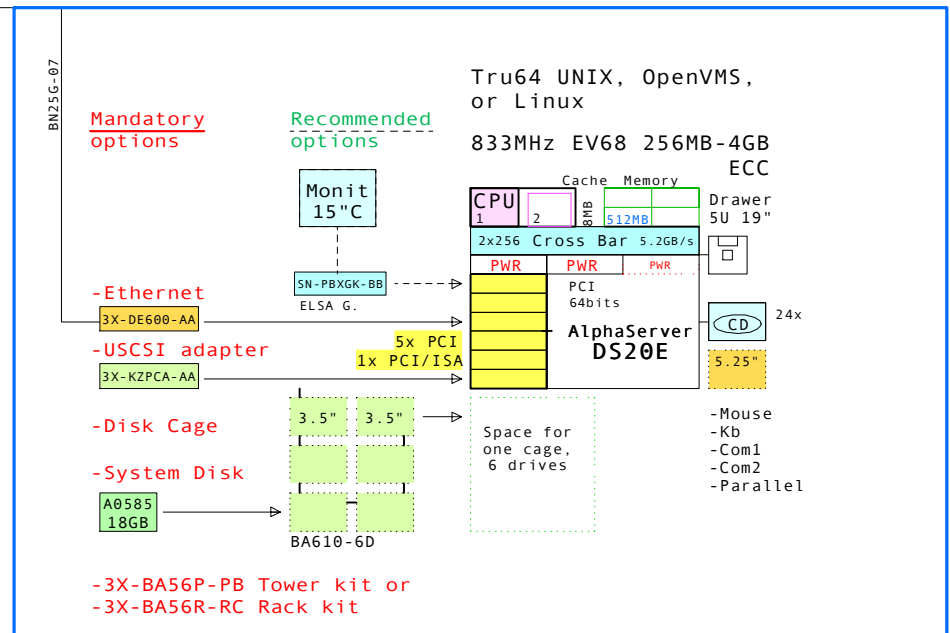

#3 SVGA color monitor #4 Select a keyboard and one powercord for pedestal.

15" 3R-A2832-AA
17" 3R-A2261-AA
Europe
BN39C-02 2m ext.cable

SN-LKQ47 -AE GB -AG G -AM S	BN19C-2E Europe
UNIX, Lin -AB B -AH NL -AN N	BN19A-2E GB
LK461 -AD DK -AI I -AP F	BN19E-2E CH
OVMS -AF FI -AK CH -AS E	BN19K-2E DK
	BN19Z-2E I

Internal options

Memory expansion	Additional CPUs	3rd Power
DIMM-kits		
MS340-CA 256MB	KN312-BB UNIX 833MHz	FR-H7910-AA For N+1
MS340-DA 512MB	KN312-BC OVMS 833MHz	
MS340-EA 1GB	KN312-BD Linux 833MHz	

Internal storage

Tape storage	
TLZ10-LB	12/24GB DAT SCSI tape
3X-BC56C-2F	SCSI cable for tape
Disk storage	
3R-A0584-AA	9.2GB Ultra3 U-disk 10k
3R-A0585-AA	18.2GB Ultra3 U-disk 10k
3R-A0919-AA	36.4GB Ultra3 U-disk 10k
Controllers	
3X-KZPCA-AA	LVD SCSI adapter
KZPBA-CA	UltraSCSI SE adapter
BN38C-02	2m SCSI cable, 68HD-VHDCI.
KZPAC-CB	RAID 3-port, 8MB cache
KZPSC-UB	Cache battery
BN37A-02	2m SCSI cbl VHDCI-VHDCI.

Controllers

SN-PBXGK-BB	ELSA Gloria Graph. 8MB
3X-DEPVD-AA	Permedia 2 + Ethernet
3X-DE600-AA	Fast Ethernet 10/100
3X-DEFPA-DC	FDDI DAS MMF SC
DEGPA-SA	Gigabit Ethernet
KZPBA-CB	UltraSCSI Diff, 68HD

External options

Tape storage	
DS-TZ89N-TA	35/70GB DLT tape, TT
BN21K-02	SCSI cable, FWD
BN19C-2E	Power cord, Europe
KZPBA-CA	UltraSCSI SE adapter

1. **Licenses included:**
2. DIGITAL UNIX V4.0F, Base license, Unlimited User license, Server Extension license, and Internet Access Software license and Netscape's Enterprise Server 3.0.
   - OpenVMS V7.2-1, Base license and DIGITAL Enterprise Integration Package.

	@833MHz	@667MHz
SPECint2000	571	444
SPECfp2000	784	577
Software Processor Code:	E	
COMPAQ	02-Jul-2001	GEADS20E4
	Matti.Patari@compaq.com	
AlphaServer DS20E 833MHz Syst.		
GOLDEN EGGS Visuals, Helsinki