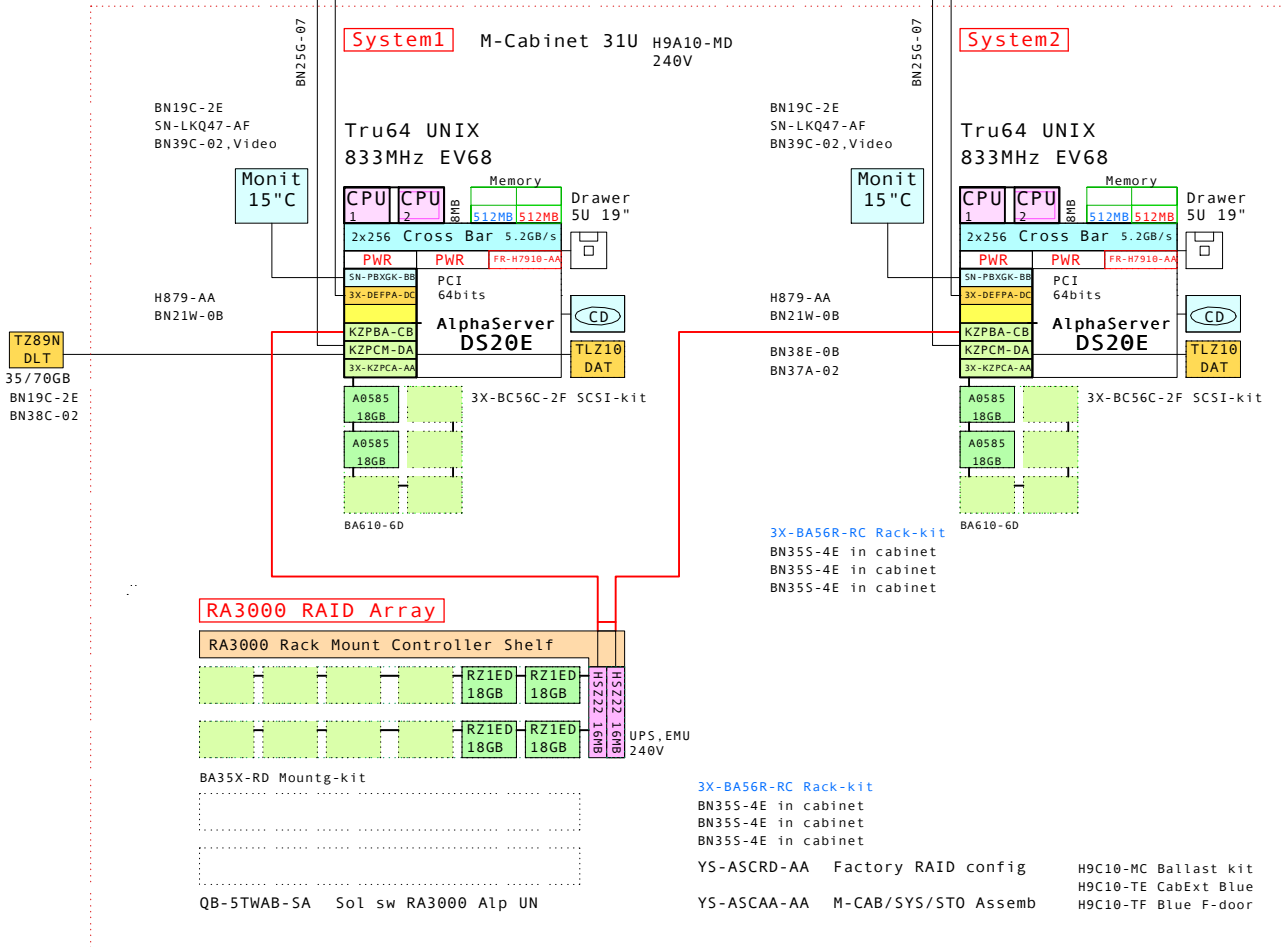

DS20E UNIX Cluster with in-cabinet RA3000 RAID storage

Ethernet

FDDI

BOM for this cabinet system

Part Number	Qty	Description
1		H9A10-MD 1 M-Series Cab,H9A10,Blue,240V 31U
1.1		3R-A2832-AA 2 COMPAQ Monitor 5510 15" NH, EU
1.2		3X-BA56R-RC 2 Rackm,kit, DS20E,667MHz for M-series
1.3		BA35X-RD 1 Mounting kit - metric
1.4		BN19C-2E 2 PowerCable 240V, C-Europe
1.5		BN21W-0B 2 Y SCSI-2 Cable 68 pins/6".15m
1.6		BN25G-07 2 17-03212-05 8MP-8MP PATCH CBL
1.7		BN355-4E 6 PowerCord C13 to C14, Non US
1.8		BN37A-02 1 Ultra Cbl VHDCI - VHDCI
1.9		BN38E-0B 1 Ultra Cbl VHDCI - 68HD
1.10		BN39C-02 2 1.8 Video Extension Cable ****
1.11		DA-56RAA-EA 1 AS DS20E 6/833 512MB,Rack,5U,UNIX
1.11.1		3X-BC56C-2F 1 DS20E SCSI Cable Kit
1.11.2		3X-DEFPA-DC 1 PCI to FDDI DAS MMF with SC,Universal
1.11.3		3X-KZPCA-AA 1 Single channel LVD adapter
1.11.4		BA610-6D 1 E540 Disk Drive Cage, 6-Bay
1.11.4.1		3R-A0585-AA 2 18.2GB Uscsi3 10k Universal disk 1"
1.11.5		FR-H7910-AA 1 Third power supply for DS20E
1.11.6		KN312-BB 1 AS DS20E 6/833 SMP UPG UNIX
1.11.7		KZPBA-CB 1 PCI to UltraSCSI Adapter Uwdif
1.11.8		KZPCM-DA 1 Dual Uscsi with FastEther PCI
1.11.9		MS340-DA 1 DS20 512MB SDIMM MEM 4x128MB
1.11.10		SN-PBXGK-BB 1 Elsa Gloria Synergy 8M Video Graphics
1.11.11		TLZ10-LB 1 12/24GB 4mm DAT 5.25" HH
1.12		DA-56RAA-EA 1 AS DS20E 6/833 512MB,Rack,5U,UNIX
1.12.1		3X-BC56C-2F 1 DS20E SCSI Cable Kit
1.12.2		3X-DEFPA-DC 1 PCI to FDDI DAS MMF with SC,Universal
1.12.3		3X-KZPCA-AA 1 Single channel LVD adapter
1.12.4		BA610-6D 1 E540 Disk Drive Cage, 6-Bay
1.12.4.1		3R-A0585-AA 2 18.2GB Uscsi3 10k Universal disk 1"
1.12.5		FR-H7910-AA 1 Third power supply for DS20E
1.12.6		KN312-BB 1 AS DS20E 6/833 SMP UPG UNIX
1.12.7		KZPBA-CB 1 PCI to UltraSCSI Adapter Uwdif
1.12.8		KZPCM-DA 1 Dual Uscsi with FastEther PCI
1.12.9		MS340-DA 1 DS20 512MB SDIMM MEM 4x128MB
1.12.10		SN-PBXGK-BB 1 Elsa Gloria Synergy 8M Video Graphics
1.12.11		TLZ10-LB 1 12/24GB 4mm DAT 5.25" HH
1.13		DS-SWXRA-GK 1 RA3000 Rackmoun one HSZ22 240V
1.13.1		DS-HS222-AA 1 HS222 controller 16MB
1.13.2		DS-SWXRA-GN 1 RA3000 Rackmount Expan 120/240
1.13.2.1		DS-RZ1ED-VW 2 18.2GB 10000r UltraSCSI disk
1.13.3		DS-SWXRA-GN 1 RA3000 Rackmount Expan 120/240
1.13.3.1		DS-RZ1ED-VW 2 18.2GB 10000r UltraSCSI disk
1.14		H879-AA 2 SCSI-3 Term - 68 pin Male
1.15		H9C10-MC 1 Ballast Kit for cabinets
1.16		H9C10-TE 1 Rear cab extender for H9A10 Blue
1.17		H9C10-TF 1 FrontDoorKit Blue for H9A10
1.18		QB-STWAB-SA 1 Sol sw RA3000 Alp UNIX
1.19		SN-LKQ47-AF 2 102 KEY KYBD, NON-WIN, Finnish
1.20		YS-ASCAA-AA 1 M-CAB/SYS/STO Assembly
1.21		YS-ASCRD-AA 1 Factory configured RAID sets of BA370
2		DS-TZ89N-TA 1 35/70GB SE DLT-tape TT FWSE
3		BN19C-2E 1 PowerCable 240V, C-Europe
4		BN38C-02 1 Ultra Cbl VHDCI - 68HD