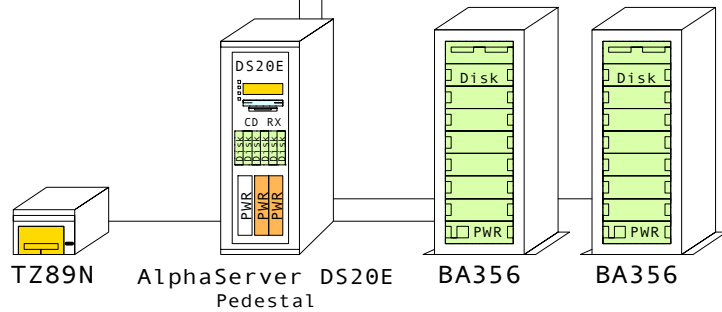

DS20E expanded OpenVMS system

FDDI

Ethernet

Bill of material

	Part Number	Qty	Description
1	3X-BA56P-PB	1	DS20E Mini tower pedestal kit,667MHz
1.1	DY-56RAA-EA	1	AS DS20E 6/833 512MB,Rack,5U,0VMS
1.1.1	3X-BC56C-2F	1	DS20E SCSI Cable Kit
1.1.2	3X-DEFPA-DC	1	PCI to FDDI DAS MMF with SC,Universal
1.1.3	3X-KZPCA-AA	1	Single channel LVD adapter
1.1.4	BA610-6D	1	ES40 Disk Drive Cage, 6-Bay
1.1.4.1	3R-A0585-AA	4	18.2GB Uscsi3 10K Universal disk 1"
1.1.5	FR-H7910-AA	1	Third power supply for DS20E
1.1.6	KN312-BC	1	AS DS20E 6/833 SMP UPG OpenVMS
1.1.7	KZPBA-CA	2	PCI to UltraSCSI Adapter UWSE
1.1.8	KZPCM-DA	1	Dual Uscsi with FastEther PCI
1.1.9	MS340-DA	1	DS20 512MB SDIMM MEM 4x128MB
1.1.10	SN-PBXGK-BB	1	Elsa Gloria Synergy 8M Video Graphics
1.1.11	TLZ10-LB	1	12/24GB 4mm DAT 5.25" HH
2	DS-BA356-KF	1	Pedestal Storage, UltraW, Single-Bus
2.1	BN19C-2E	2	PowerCable 240V, C-Europe
2.2	BN38C-02	1	Ultra Cbl VHDCI - 68HD
2.3	CK-BA35X-HH	1	180W Stor.Shelf PWR for AS4x00
2.4	DS-RZ1ED-VW	6	18.2GB 10000r UltraSCSI disk
3	DS-BA356-KF	1	Pedestal Storage, UltraW, Single-Bus
3.1	BN19C-2E	2	PowerCable 240V, C-Europe
3.2	BN38C-02	1	Ultra Cbl VHDCI - 68HD
3.3	CK-BA35X-HH	1	180W Stor.Shelf PWR for AS4x00
3.4	DS-RZ1ED-VW	6	18.2GB 10000r UltraSCSI disk
4	3R-A2832-AA	1	COMPAQ Monitor S510 15" NH, EU
5	DS-TZ89N-TA	1	35/70GB SE DLT-tape TT FWSE
6	BN39C-02	1	1.8 Video Extension Cable ****
7	BN19C-2E	5	PowerCable 240V, C-Europe
8	BN38C-02	1	Ultra Cbl VHDCI - 68HD
9	LK461-AF	1	VMS STYLE KEYBOARD, Fin/Swed