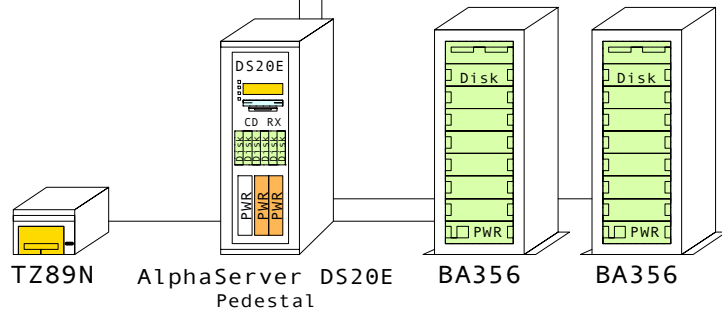

FDDI

Ethernet