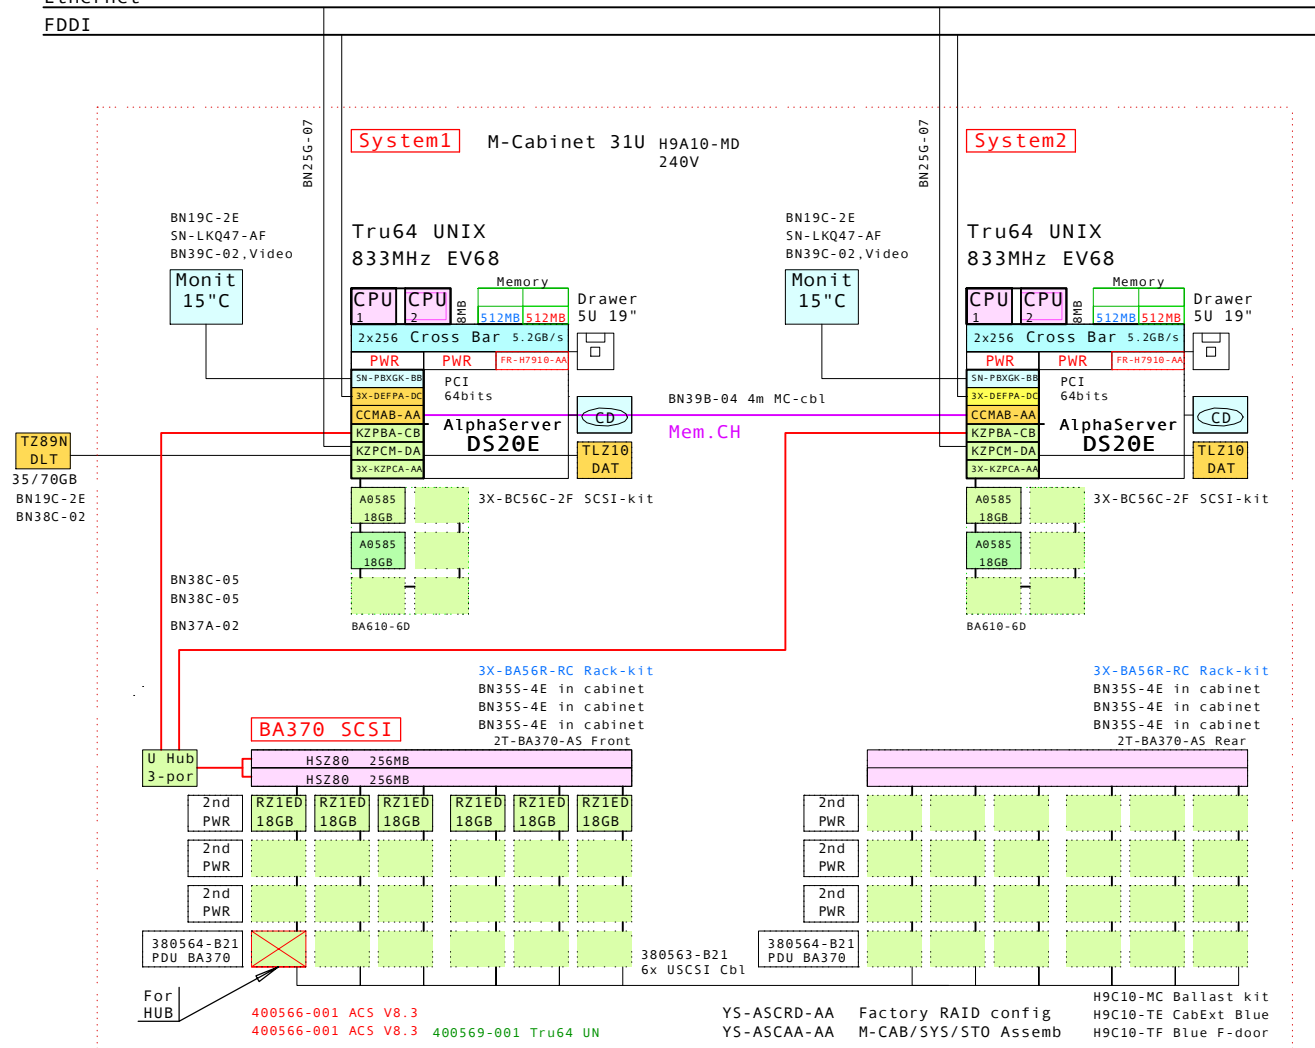

DS20E UNIX Cluster with in-cabinet RAID storage

Ethernet

FDDI

BOM for this cabinet system

Part Number	Qty	Description
1		H9A10-MD 1 M-Series Cab.H9A10,Blue,240V 31U
1.1		2T-BA370-AR 1 BA370 shelf,slides Rear RackMount
1.1.1		380564-B21 1 Power Distribution Unit RA8k/7k
1.1.2		380565-B21 3 Power Sply 180W Hot Plug SBB
1.2		2T-BA370-AS 1 BA370 shelf,slides Front RackMount
1.2.1		380564-B21 1 Power Distribution Unit RA8k/7k
1.2.2		380565-B21 3 Power Sply 180W Hot Plug SBB
1.2.3		400565-B21 2 Ultra Opt.1 cont w 2x128MB cache HS280
1.2.4		DS-DWZZH-03 1 Uscsi Act hub 0 SE:3/Dif 3.5" SBB
1.2.5		DS-RZ1ED-VW 6 18.2GB 10000r UltraSCSI disk
1.3		380563-B21 1 Set of six USCSI cables
1.4		3R-A2832-AA 2 COMPAQ Monitor S510 15" NH, EU
1.5		3X-BA56R-RC 2 Rackm.kit, DS20E,667MHz for M-series
1.6		400566-001 2 HS280 Controller Software ACS V8.3
1.7		400569-001 1 Ultra opt OS Software Tru64 UNIX
1.8		BN19C-2E 2 PowerCable 240V, C-Europe
1.9		BN25G-07 2 17-03212-05 8MP-8MP PATCH CBL
1.10		BN355-4E 6 PowerCord C13 to C14, Non US
1.11		BN37A-02 1 Ultra Cbl VHDCI - VHDCI
1.12		BN38C-05 2 Ultra Cbl VHDCI - 68HD
1.13		BN39B-04 1 04m copper cbl for CCMAB Mem.Chan
1.14		BN39C-02 2 1.8 Video Extension Cable ****
1.15		DA-56RAA-EA 1 AS DS20E 6/833 512MB Rack,5U,UNIX
1.15.1		3X-BC56C-2F 1 DS20E SCSI Cable Kit
1.15.2		3X-DEFPA-DC 1 PCI to FDDI DAS MMF with SC,Universal
1.15.3		3X-KZPCA-AA 1 Single channel LVD adapter
1.15.4		BA610-6D 1 E540 Disk Drive Cage, 6-Bay
1.15.4.1		3R-A0585-AA 2 18.2GB Uscsi3 10k Universal disk 1"
1.15.5		CCMAB-AA 1 PCI Mem. Channel-2 Cluster cntrl
1.15.6		FR-H7910-AA 1 Third power supply for DS20E
1.15.7		KN312-BB 1 AS DS20E 6/833 SMP UPG UNIX
1.15.8		KZPBA-CB 1 PCI to UltraSCSI Adapter Uwdif
1.15.9		KZPCM-DA 1 Dual Uscsi with FastEther PCI
1.15.10		MS340-DA 1 DS20 512MB SDIMM MEM 4x128MB
1.15.11		SN-PBXGK-BB 1 Elsa Gloria Synergy 8M Video Graphics
1.15.12		TLZ10-LB 1 12/24GB 4mm DAT 5.25" HH
1.16		DA-56RAA-EA 1 AS DS20E 6/833 512MB Rack,5U,UNIX
1.16.1		3X-BC56C-2F 1 DS20E SCSI Cable Kit
1.16.2		3X-DEFPA-DC 1 PCI to FDDI DAS MMF with SC,Universal
1.16.3		3X-KZPCA-AA 1 Single channel LVD adapter
1.16.4		BA610-6D 1 E540 Disk Drive Cage, 6-Bay
1.16.4.1		3R-A0585-AA 2 18.2GB Uscsi3 10k Universal disk 1"
1.16.5		CCMAB-AA 1 PCI Mem. Channel-2 Cluster cntrl
1.16.6		FR-H7910-AA 1 Third power supply for DS20E
1.16.7		KN312-BB 1 AS DS20E 6/833 SMP UPG UNIX
1.16.8		KZPBA-CB 1 PCI to UltraSCSI Adapter Uwdif
1.16.9		KZPCM-DA 1 Dual Uscsi with FastEther PCI
1.16.10		MS340-DA 1 DS20 512MB SDIMM MEM 4x128MB
1.16.11		SN-PBXGK-BB 1 Elsa Gloria Synergy 8M Video Graphics
1.16.12		TLZ10-LB 1 12/24GB 4mm DAT 5.25" HH
1.17		H9C10-MC 1 Ballast Kit for cabinets
1.18		H9C10-TE 1 Rear cab extender for H9A10 Blue
1.19		H9C10-TF 1 FrontDoorKit Blue for H9A10
1.20		SN-LKQ47-AF 2 102 KEY KYBD, NON-WIN, Finnish
1.21		YS-ASCAA-AA 1 M-CAB/SYS/STO Assembly
1.22		YS-ASCRD-AA 1 Factory configured RAID sets of BA370
2		DS-TZ89N-TA 1 35/70GB SE DLT-tape TT FVSE
3		BN19C-2E 1 PowerCable 240V, C-Europe
4		BN38C-02 1 Ultra Cbl VHDCI - 68HD

www.Compaq.com/golden-eggs
Since: Apr-2000