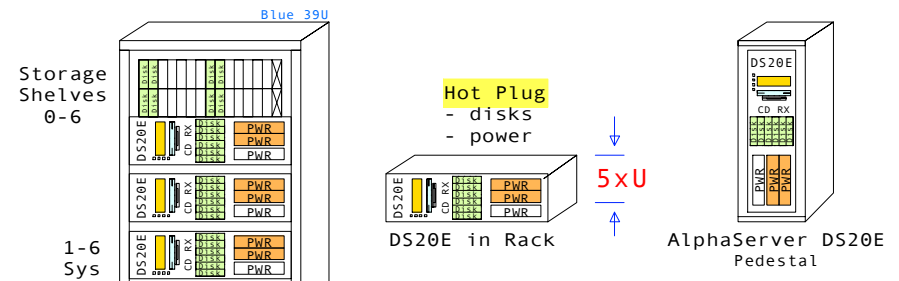

#3 SVGA color monitor #4 Select a keyboard and one powercord for pedestal.

15" 3R-A2832-AA
17" 3R-A2261-AA
Europe
BN39C-02 2m ext.cable

SN-LKQ47 -AE GB -AG G -AM S	BN19C-2E Europe
UNIX, Lin -AB B -AH NL -AN N	BN19A-2E GB
LK461 -AD DK -AI I -AP F	BN19E-2E CH
OVMS -AF FI -AK CH -AS E	BN19K-2E DK
	BN19Z-2E I

Internal options

Memory expansion	Additional CPUs	3rd Power
DIMM-kits		
MS340-CA 256MB	KN312-BB UNIX 833MHz	FR-H7910-AA For N+1
MS340-DA 512MB	KN312-BC OVMS 833MHz	
MS340-EA 1GB	KN312-BD Linux 833MHz	

Internal storage

Tape storage	
TLZ10-LB	12/24GB DAT SCSI tape
3X-BC56C-2F	SCSI cable for tape
Disk storage	
3R-A0584-AA	9.2GB Ultra3 U-disk 10k
3R-A0585-AA	18.2GB Ultra3 U-disk 10k
3R-A0919-AA	36.4GB Ultra3 U-disk 10k
Controllers	
3X-KZPCA-AA	LVD SCSI adapter
KZPBA-CA	UltraSCSI SE adapter
BN38C-02	2m SCSI cable, 68HD-VHDCI.
KZPAC-CB	RAID 3-port, 8MB cache
KZPSC-UB	Cache battery
BN37A-02	2m SCSI cbl VHDCI-VHDCI.

Controllers

SN-PBXGK-BB	ELSA Gloria Graph. 8MB
3X-DEPVD-AA	Permedia 2 + Ethernet
3X-DE600-AA	Fast Ethernet 10/100
3X-DEFPA-DC	FDDI DAS MMF SC
DEGPA-SA	Gigabit Ethernet
KZPBA-CB	UltraSCSI Diff, 68HD

External options

Tape storage	
DS-TZ89N-TA	35/70GB DLT tape, TT
BN21K-02	SCSI cable, FWD
BN19C-2E	Power cord, Europe
KZPBA-CA	UltraSCSI SE adapter

1. **Licenses included:**
2. DIGITAL UNIX V4.0F, Base license, Unlimited User license, Server Extension license, and Internet Access Software license and Netscape's Enterprise Server 3.0.
   - OpenVMS V7.2-1, Base license and DIGITAL Enterprise Integration Package.

	@833MHz	@667MHz
SPECint2000	571	444
SPECfp2000	784	577
Software Processor Code:	E	
COMPAQ	02-Jul-2001	GEADS20E4
	Matti.Patari@compaq.com	
AlphaServer DS20E 833MHz Syst.		
GOLDEN EGGS Visuals, Helsinki