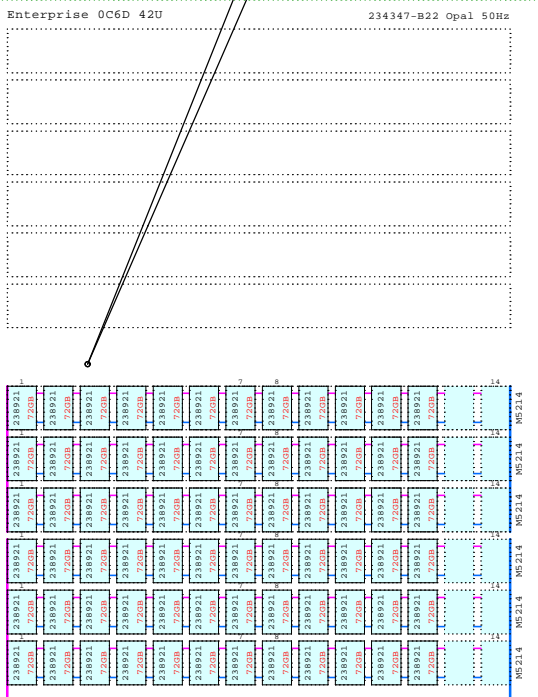

Enterprise Virtual Array 2C12D

Enterprise Virtual Array 0C6D

Ethernet

Host kit: Tru64 UNIX
250193-B21 Alp/UNIX V1.0 host kit

Host kit: OpenVMS
250194-B21 Alp/OWMS V1.0 host kit

168794-B21

Host kit: NT
250195-B21 NT4/W2K V1.0 host kit

Optional Snapshot Software:

253255-B21 Snapshot for 1.6TB
253256-B21 Snapshot for 3.1TB
253257-B21 Snapshot for 6.2TB
253258-B21 Snapshot for 12.3TB
274522-B21 Snapshot for 17.5TB

Optional Hard Work:

258158-888 Mfg.Inst of Opt. US
263734-999 Mfg.Inst of Opt. EU

234457-B23 FC-cable 15m
234457-B23 FC-cable 15m
160407-B21 2dn power for SANsw
167365-B21 Rack kit for SANsw

234457-B23 FC-cable 15m
234457-B23 FC-cable 15m
160407-B21 2dn power for SANsw
167365-B21 Rack kit for SANsw

Enterprise 2C12D 168x 72.8GB = 12.2TB

Enterprise 0C6D

234347-B22 Enterprise 0C6D FC 50HZ 42U opal

MAX 240 Disk Drives

BOM of Enterprise 0C6D

Part Number	Qty	Description
234347-B22	1	Enterprise 0C6D FC 50HZ 42U opal
238921-B21	72	72GB 10k dual-port FC 2GB/s disk 1"
263734-999	1	Enterprise Factory inst. of opt. CTO EU
274526-B21	1	SNP VCS V1.0 Upg 12.6-17.5TB, Snapshot

www.Compaq.com/golden-eggs

COMPAQ 21-Feb-2002 GTENT2C12D1
Matt.I.Patari@compaq.com

Enterprise Virtual Array 2C12D
GOLDEN EGGS Visuals, Helsinki