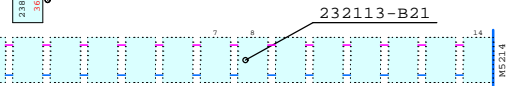

To expand 2C6D add 2, 4, or 6 disk enclosures and one patch panel.

274313-B21 Ent. FC Expansion Panel

Fibre Channel BOM

Part Number	Qty	Description
158223-B21	1	SAN Switch 16 Ports
1.1	380561-B21	4 FC Optical Short Wave GBIC 500
2	158223-B21	1 SAN Switch 16 Ports
2.1	380561-B21	4 FC Optical Short Wave GBIC 500
3	160407-B21	2 SAN switch redundant power supply
4	167365-B21	2 Rack mount kit for SAN switch
5	234457-B23	4 Fibre Channel 15m Optical Cable
6	168794-B21	2 Host Buss Cntr KGPSA-CA,OVMS,UNIX
7	176479-B21	2 Host Buss Cntrl KGPSA-CB,NT only

Bom of Enterprise 2C6D

Part Number	Qty	Description
1	234345-B22	1 Enterprise 2C6D FC 50HZ 42U opal
1.1	165989-B21	1 Secure Path V3.1a for WNT/W2k 1-license
1.2	238921-B21	84 72GB 10k dual-port FC 2GB/s disk 1"
1.3	250203-B21	1 SAN VCS SW DUAL HSV110 V1.0 PKG License
1.4	253257-B21	1 SNP VCS V1.0 for up 6.2TB, Snapshot
1.5	263734-999	1 Enterprise Factory inst. of opt. CTO EU
2	189715-001	1 SANworks Mgt. Appliance and license
3	250193-B21	1 SAN Enterp. SOL V1.0 Tru64 UNIX Alpha ho
4	250194-B21	1 SAN Enterp. SOL V1.0 OpenVMS Alpha host
5	250195-B21	1 SAN Enterp. SOL V1.0 for NT4.0/W2k host
6	221691-B22	4 FC ShortWave 5m cable LC-SC (HSV110)

www.Compaq.com/golden-eggs

Since:Sep 2001

COMPAQ 21-Feb-2002 GTENT2C6D
Mattt.Patari@compaq.com

Enterprise Virtual Array 2C6D
GOLDEN EGGS Visuals, Helsinki