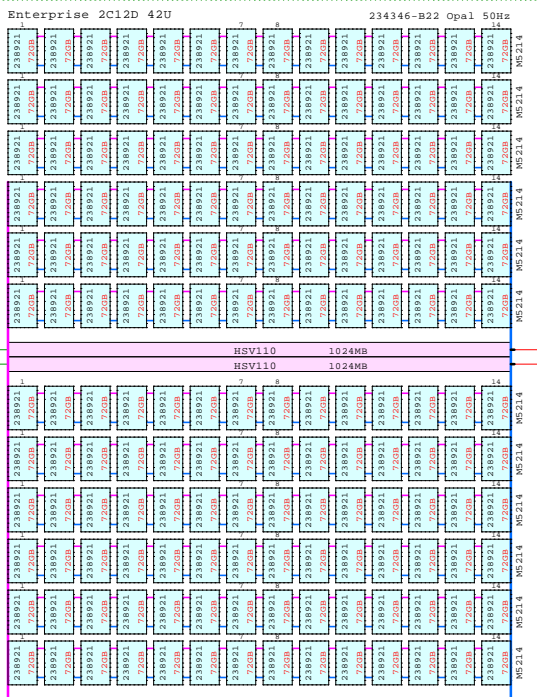

Enterprise Virtual Array 2C12D

Enterprise Virtual Array 0C6D

Ethernet

Host kit: Tru64 UNIX
250193-B21 Alp/UNIX V1.0 host kit

Host kit: OpenVMS
250194-B21 Alp/OWMS V1.0 host kit

168794-B21

Host kit: NT
250195-B21 NT4/W2K V1.0 host kit

Optional Snapshot Software:

253255-B21 Snapshot for 1.6TB
253256-B21 Snapshot for 3.1TB
253257-B21 Snapshot for 6.2TB
253258-B21 Snapshot for 12.3TB
274522-B21 Snapshot for 17.5TB

Optional Hard Work:

258158-888 Mfg.Inst of Opt. US
263734-999 Mfg.Inst of Opt. EU

234457-B23 FC-cable 15m
234457-B23 FC-cable 15m
160407-B21 2dn power for SANsw
167365-B21 Rack kit for SANsw

234457-B23 FC-cable 15m
234457-B23 FC-cable 15m
160407-B21 2dn power for SANsw
167365-B21 Rack kit for SANsw

Enterprise 2C12D 168x 72.8GB = 12.2TB

Enterprise 0C6D

234347-B22 Enterprise 0C6D FC 50HZ 42U opal

MAX 240 Disk Drives

BOM of Enterprise 0C6D

Part Number	Qty	Description
234347-B22	1	Enterprise 0C6D FC 50HZ 42U opal
238921-B21	72	72GB 10k dual-port FC 2GB/s disk 1"
263734-999	1	Enterprise Factory inst. of opt. CTO EU
274526-B21	1	SNP VCS V1.0 Upg 12.6-17.5TB, Snapshot

www.Compaq.com/golden-eggs

COMPAQ 21-Feb-2002 GTENT2C12D1
Matt.I.Patari@compaq.com

Enterprise Virtual Array 2C12D
GOLDEN EGGS Visuals, Helsinki