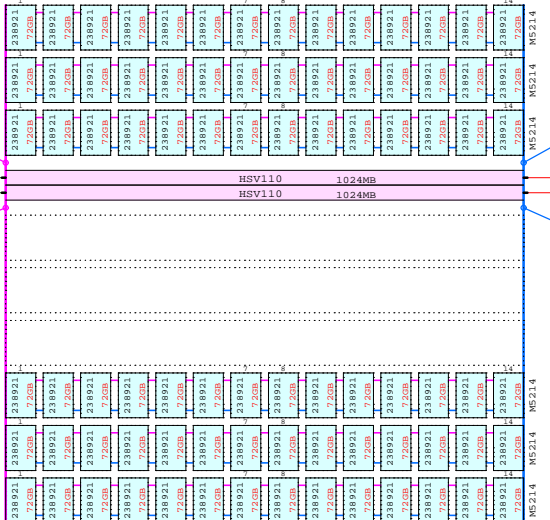

250203-B21 VCS V1.0 for HSV110 pair
263734-999 Mfg.Inst of Opt. EU

165989-B21 SecPath V3.1a NT 1-lic
253257-B21 Snapshot for 6.2TB

238921-B21
72GB 10k dual-port FC 2GB/s disk 1"

238590-B21
36GB 10k dual-port FC 2GB/s disk 1"

To expand 2C6D add 2, 4, or 6 disk enclosures and one patch panel.

274313-B21 Ent. FC Expansion Panel

Fibre Channel BOM

Part Number	Qty	Description
158223-B21	1	SAN Switch 16 Ports
1.1	380561-B21	4 FC Optical Short Wave GBIC 500
2	158223-B21	1 SAN Switch 16 Ports
2.1	380561-B21	4 FC Optical Short Wave GBIC 500
3	160407-B21	2 SAN switch redundant power supply
4	167365-B21	2 Rack mount kit for SAN switch
5	234457-B23	4 Fibre Channel 15m Optical Cable
6	168794-B21	2 Host Buss Cntr KGPSA-CA,OVMS,UNIX
7	176479-B21	2 Host Buss Cntrl KGPSA-CB,NT only

Bom of Enterprise 2C6D

Part Number	Qty	Description
1	234345-B22	1 Enterprise 2C6D FC 50HZ 42U opal
1.1	165989-B21	1 Secure Path V3.1a for WNT/W2k 1-license
1.2	238921-B21	84 72GB 10k dual-port FC 2GB/s disk 1"
1.3	250203-B21	1 SAN VCS SW DUAL HSV110 V1.0 PKG License
1.4	253257-B21	1 SNP VCS V1.0 for up 6.2TB, Snapshot
1.5	263734-999	1 Enterprise Factory inst. of opt. CTO EU
2	189715-001	1 SANworks Mgt. Appliance and license
3	250193-B21	1 SAN Enterp. SOL V1.0 Tru64 UNIX Alpha ho
4	250194-B21	1 SAN Enterp. SOL V1.0 OpenVMS Alpha host
5	250195-B21	1 SAN Enterp. SOL V1.0 for NT4.0/W2k host
6	221691-B22	4 FC ShortWave 5m cable LC-SC (HSV110)

www.Compaq.com/golden-eggs

Since:Sep 2001

COMPAQ 21-Feb-2002 GTENT2C6D
Mattt.Patari@compaq.com

Enterprise Virtual Array 2C6D
GOLDEN EGGS Visuals, Helsinki