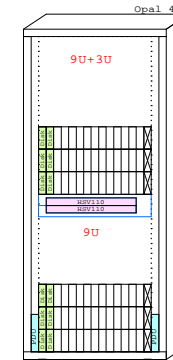

Enterprise Virtual Array 2C6D

Ethernet

Host kit:Tru64 UNIX
250193-B21 Alp/UNIX V1.0 host kit

Host kit: OpenVMS
250194-B21 Alp/OMVS V1.0 host kit

168794-B21

176479-B21

Host kit: NT
250195-B21 NT4/W2k vi.0 host kit

234457-B23 FC-cable 15m
234457-B23 FC-cable 15m

160407-B21 2dn power for SANsw
167365-B21 Rack kit for SANsw

New cables
1GB-2GB/s

234457-B23 FC-cable 15m
234457-B23 FC-cable 15m

160407-B21 2dn power for SANsw
167365-B21 Rack kit for SANsw

221691-B22 LC/SC 5m
221691-B22 LC/SC 5m

Optional Snapshot Software:

253255-B21 Snapshot for 1.6TB
253256-B21 Snapshot for 3.1TB
253257-B21 Snapshot for 6.2TB
253258-B21 Snapshot for 12.3TB
274522-B21 Snapshot for 17.5TB

253259-B21 Snapshot Upg 1.6-3.1TB
253260-B21 Snapshot Upg 1.6-6.2TB
253261-B21 Snapshot Upg 1.6-12.3TB
253262-B21 Snapshot Upg 3.1-6.2TB
253263-B21 Snapshot Upg 3.1-12.3TB
253264-B21 Snapshot Upg 6.2-12.3TB
274523-B21 Snapshot Upg 1.6-17.5TB
274524-B21 Snapshot Upg 3.1-17.5TB
274525-B21 Snapshot Upg 6.2-17.5TB
274526-B21 Snapshot Upg 12.6-17.5TB

Optional Hard Work:

258158-888 Mfg.Inst of Opt. US
263734-999 Mfg.Inst of Opt. EU

Enterprise 2C6D 84-168x 72.8GB = 6.1-12.2TB

Enterprise 2C6D 42U 234345-B22 Opal 50Hz