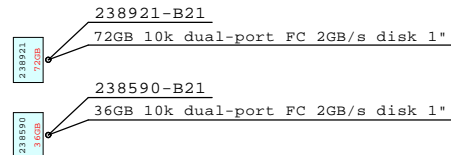

238921-B21
72GB 10k dual-port FC 2GB/s disk 1"

238590-B21
36GB 10k dual-port FC 2GB/s disk 1"

Fibre Channel BOM

Part Number	Qty	Description
1	1	158223-B21 SAN Switch 16 Ports
1.1	4	380561-B21 FC Optical Short Wave GBIC 500
2	1	158223-B21 SAN Switch 16 Ports
2.1	4	380561-B21 FC Optical Short Wave GBIC 500
3	2	160407-B21 SAN switch redundant power supply
4	2	167365-B21 Rack mount kit for SAN switch
5	2	234457-B23 Fibre Channel 15m Optical Cable
6	2	168794-B21 Host Buss Cntr KGPSA-CA,OVMS,UNIX
7	2	176479-B21 Host Buss Cntrl KGPSA-CB,NT only

Bom of Enterprise 2C12D

Part Number	Qty	Description
1	1	234346-B22 Enterprise 2C12D FC 50HZ 42U opal
1.1	1	165989-B21 Secure Path V3.1a for WNT/W2k 1-license
1.2	144	238921-B21 72GB 10k dual-port FC 2GB/s disk 1"
1.3	1	250203-B21 SAN VCS SW DUAL HSV110 V1.0 PKG License
1.4	1	253258-B21 SNP VCS V1.0 for up 12.3TB, Snapshot
1.5	1	263734-999 Enterprise Factory inst. of opt. CTO EU
2	1	189715-001 SANworks Mgt. Appliance and license
3	1	250193-B21 SAN Enterp. SOL V1.0 Tru64 UNIX Alpha ho
4	1	250194-B21 SAN Enterp. SOL V1.0 OpenVMS Alpha host
5	1	250195-B21 SAN Enterp. SOL V1.0 for NT4.0/W2k host
6	4	221691-B22 FC ShortWave 5m cable LC-SC (HSV110)

www.Compaq.com/golden-eggs

Since: Sep 2001

COMPAQ 21-Feb-2002 GTENT2C12D
Matt.I.Patari@compaq.com

Enterprise Virtual Array 2C12D
GOLDEN EGGS Visuals, Helsinki