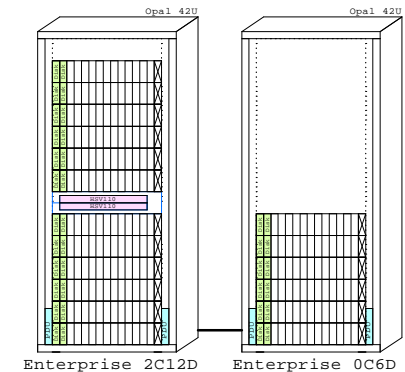

Enterprise Virtual Array 2C12D

Enterprise Virtual Array 0C6D

Ethernet

Host kit: Tru64 UNIX
250193-B21 Alp/UNIX V1.0 host kit

Host kit: OpenVMS
250194-B21 Alp/OWMS V1.0 host kit

168794-B21

Host kit: NT
250195-B21 NT4/W2K V1.0 host kit

Optional Snapshot Software:

253255-B21 Snapshot for 1.6TB
253256-B21 Snapshot for 3.1TB
253257-B21 Snapshot for 6.2TB
253258-B21 Snapshot for 12.3TB
274522-B21 Snapshot for 17.5TB

Optional Hard Work:

258158-888 Mfg.Inst of Opt. US
263734-999 Mfg.Inst of Opt. EU

234457-B23 FC-cable 15m
234457-B23 FC-cable 15m
160407-B21 2dn power for SANsw
167365-B21 Rack kit for SANsw

234457-B23 FC-cable 15m
234457-B23 FC-cable 15m
160407-B21 2dn power for SANsw
167365-B21 Rack kit for SANsw

Enterprise 2C12D 168x 72.8GB = 12.2TB

Enterprise 0C6D

234347-B22 Enterprise 0C6D FC 50HZ 42U opal

MAX 240 Disk Drives

BOM of Enterprise 0C6D

Part Number	Qty	Description
234347-B22	1	Enterprise 0C6D FC 50HZ 42U opal
238921-B21	72	72GB 10k dual-port FC 2GB/s disk 1"
263734-999	1	Enterprise Factory inst. of opt. CTO EU
274526-B21	1	SNP VCS V1.0 Upg 12.6-17.5TB, Snapshot

www.Compaq.com/golden-eggs

COMPAQ 21-Feb-2002 GTENT2C12D1
Matt.I.Patari@compaq.com

Enterprise Virtual Array 2C12D
GOLDEN EGGS Visuals, Helsinki