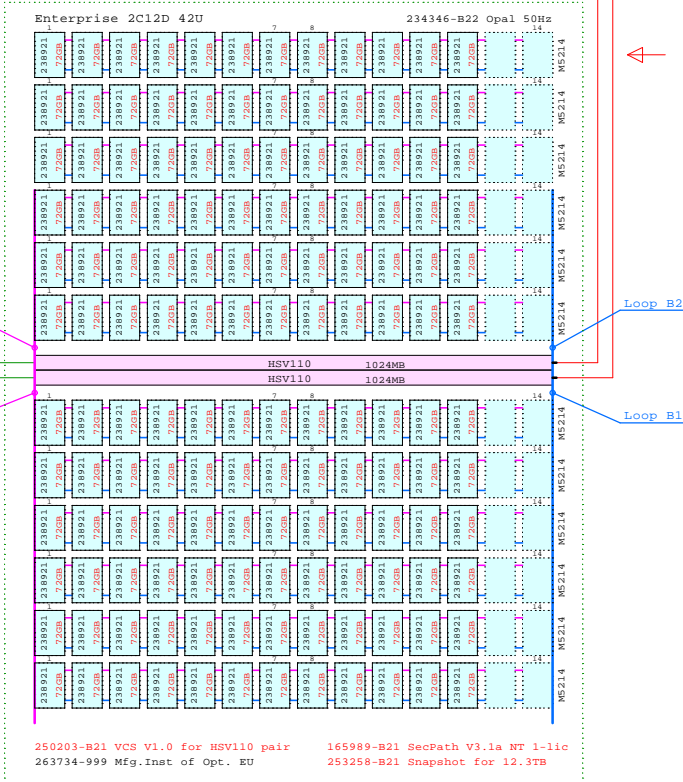

Optional Hard Work:

258158-888 Mfg.Inst of Opt. US
263734-999 Mfg.Inst of Opt. EU

234457-B23 FC-cable 15m
234457-B23 FC-cable 15m
160407-B21 2dn power for SANsw
167365-B21 Rack kit for SANsw

Enterprise 2C12D 168x 72.8GB = 12.2TB

Loop A2

Loop A1

Loop B2

Loop B1

250203-B21 VCS V1.0 for HSV110 pair
263734-999 Mfg.Inst of Opt. EU

165989-B21 SecPath V3.1a NT 1-lic
253258-B21 Snapshot for 12.3TB