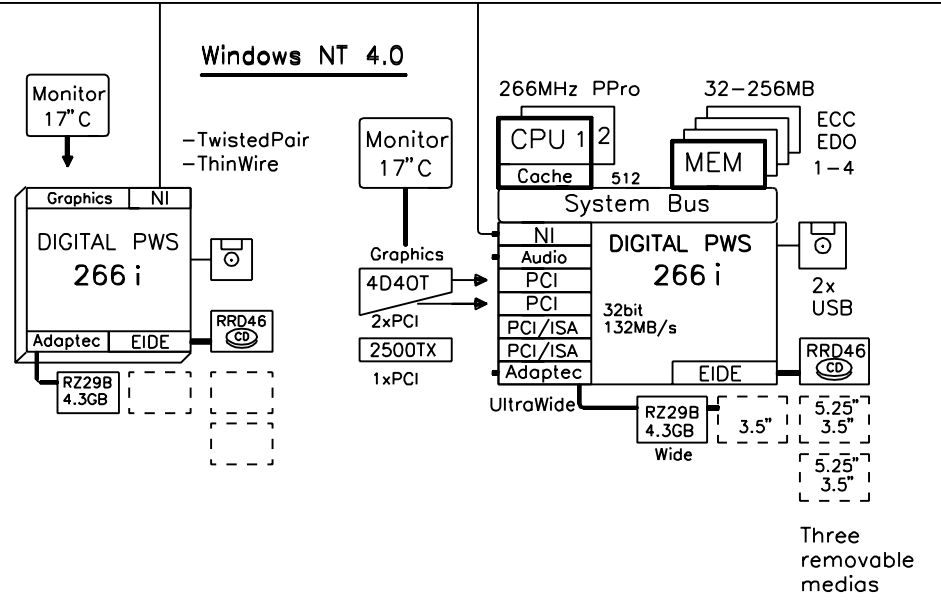

Windows NT 4.0

	120V	Order Number	240V	Personal Workstations			266MHz PPro	
#1	SN-B34AP-FK	SN-B34WW-FK		64MB EDO	4.3GB SCSI	Matrox	CD	NI
	SN-B37AP-FK	SN-B37WW-FK		64MB EDO	4.3GB SCSI	AccelPro	CD	NI
	SN-B31AP-T1	SN-B31WW-T1		---	---	---	CD	NI
Dual processor								
	SN-B32AP-T1	SN-B32WW-T1		---	---	---	CD	NI

#2 SVGA Color Monitor

Country Kit for 240V Use **Windows NT 4.0**

#3

Monitor	
SN-VRCX7-WA/W3/W4	17"
SN-VRTX7-WA/W3	17"
SN-VRT17-W4	17"
SN-VRCX1-WA/W3/W4	21"

SN-PBB3P-	-AE	GB	-AH	NL	-AN	N
- keyboard	-AB	B	-AI	I	-AP	F
- power cord	-AD	DK	-AK	CHF	-AS	E
- mouse	-AF	FI	-AL	CHG	-AT	IL
- user doc.	-AG	D	-AM	S	-AV	P
- Windows NT license + doc.						

Internal Options:

Memory Expansion

SN-PCCAM-EB	32MB ECC EDO SIMM pair
SN-PCCAM-EC	64MB ECC EDO SIMM pair
	Max EDO memory
	256MB

CPU upgared

SN-PBXBA-HB	From single 266 to dual 266

Internal Storage

SN-PBXRW-JC	2.1GB Ultra wide disk 7200
SN-PBXRW-NB	4.3GB Ultra wide disk 7200
SN-PBXRW-SA	9.1GB Ultra wide disk 7200
SN-TLZ09-LK	8GB DAT tape drive, internal and
SN-PBXKP-BA	adapter cable, wide-narrow

Controllers

SN-PCTAZ-DE	Adaptec 2940UW UltraSCSI	1PCI
SN-KZPBA-CA	Q-Logic 1040B UltraSCSI	1PCI
SN-PCXAG-AD	Matrox Millenium 3D graphics	1PCI
SN-PCXAG-AW	AccelGraphics 2500TX 3D graphics	1PCI
SN-PBXGI-AA	PowerStorm 4D40T graphics	2PCI
SN-DE500-AA	Fast Ethernet cntrl.	1PCI
SN-DE450-CA	Ethernet cntrl. TW, TP and AU1	1PCI
SN-PCXAN-DB	Fast Ethernet adapter 10/100	

<http://www.digital.com/golden-eggs>

digital 01-Jul-1997 Detail Layer
GEEPW2

PWS 266i

DIGITAL Personal Workstation 266i
GOLDEN EGGS Visual Configurations, Helsinki