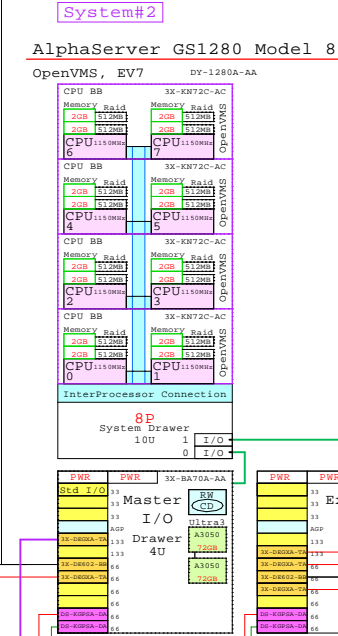

AlphaServer GS1280 M8 OpenVMS Cluster

BOM for System#1

Part Number	Qty	Description
3R-A3050-AA	2	72.8GB 10000r Ultra3 SCSI disk 1"
3R-A3389-AA	1	COMPAQ Monitor P720 17" NH, EU VGAcable
3X-BA70A-AA	1	ES47 Master I/O drawer 4U factory inst.
3X-BA70A-BA	1	ES47 Expansion I/O drawer 4U factory ins
3X-BNPSA-04	2	GS1280 I/O expansion cable 3.3m
3X-DE602-BB	2	10/100 2xChannel Fast Ethernet, UTP
3X-DEGXA-TA	5	GigabitEthernet single-p 66MHz 3.3V
3X-H7606-AB	2	PDU 380/415V
3X-KN72C-AC	4	GS1280 CPU-BB 2xev7 1150MHz OpenVMS
3X-LK463-A2	1	U.S./English keyboard OpenVMS, USB
3X-MS7AB-CA	16	GS-ES 2GBB Memory Option 4x512 RDRAM
3X-MS7AB-CC	16	GS-ES 512MB RAID Memory 1x512MB RDRAM
DS-KGPSA-DA	4	PCI to Fibre Channel adapter, 2Gbit/s
DY-1280A-AA	1	AS GS1280 Model 8 System OpenVMS Cabinet
SN-PBQWS-WB	1	Compaq 3-button mouse, USB
SN-PBXGG-AB	1	ATI Radeon 7500 2D AGP graphics accelara

BOM for Enterprise storage

Part Number	Qty	Description
1	283199-B22	1 Enterprise 2C12D-B FC 50HZ 41U Graphite
1.1	238921-B21	144 72GB 10k dual-port FC 2GB/s disk 1"
1.2	250203-B23	1 SAN VCS SW DUAL HSV110 V2.0 PKG License
1.3	263734-999	1 Enterprise CTO Factory inst. opt. EU
2	287055-B21	1 SAN Switch 2/16 Ports 16, 2Gb/s d.power
2.1	221470-B21	7 Opt.Short Wave Tranceiver 2Gb/s SFP-SW
3	287055-B21	1 SAN Switch 2/16 Ports 16, 2Gb/s d.power
3.1	221470-B21	7 Opt.Short Wave Tranceiver 2Gb/s SFP-SW
4	189715-002	1 SANworks Mgt. Appliance II and license
5	250193-B22	1 SAN Enterp. SOL V2.0 Tru64 UNIX Alpha ho
6	221692-B23	8 FC ShortWave 15m cable LC-LC 2Gb-2Gb
7	221692-B22	4 FC ShortWave 5m cable LC-LC 2Gb-2Gb
8	221691-B22	2 FC ShortWave 5m cable LC-SC 1Gb-2Gb