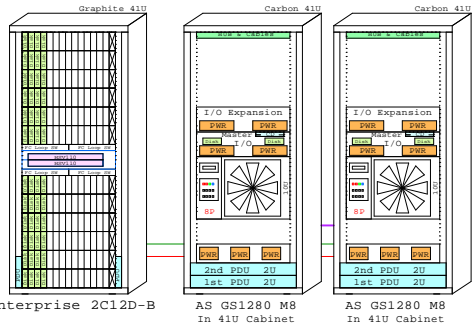

AlphaServer GS1280 M8 Tru64 UNIX TruCluster

250203-B23 VCS V2.0 for HSV110 pair
263734-999 Mfg.Inst CTO EU

Graphite
Host kit:Tru64 UNIX
250193-B22 Alp/UNIX V2.0 host kit

BOM for Enterprise 2C12D-B

Part Number	Qty	Description
1	283199-B22	1 Enterprise 2C12D-B FC 50HZ 41U Graphite
1.1	238921-B21	144 72GB 10k dual-port FC 2Gb/s disk 1"
1.2	250203-B23	1 SAN VCS SW DUAL HSV110 V2.0 PKG License
1.3	263734-999	1 Enterprise CTO Factory inst. opt. EU
2	287055-B21	1 SAN Switch 2/16 Ports 16, 2Gb/s d.power
2.1	221470-B21	7 Opt.Short Wave Tranceiver 2Gb/s SFP-SW
3	287055-B21	1 SAN Switch 2/16 Ports 16, 2Gb/s d.power
3.1	221470-B21	7 Opt.Short Wave Tranceiver 2Gb/s SFP-SW
4	189715-002	1 SANworks Mgt. Appliance II and license
5	250193-B22	1 SAN Enterp. SOL V2.0 Tru64 UNIX Alpha ho
6	221692-B23	8 FC ShortWave 15m cable LC-LC 2Gb-2Gb
7	221692-B22	4 FC ShortWave 5m cable LC-LC 2Gb-2Gb
8	221691-B22	2 FC ShortWave 5m cable LC-SC 1Gb-2Gb