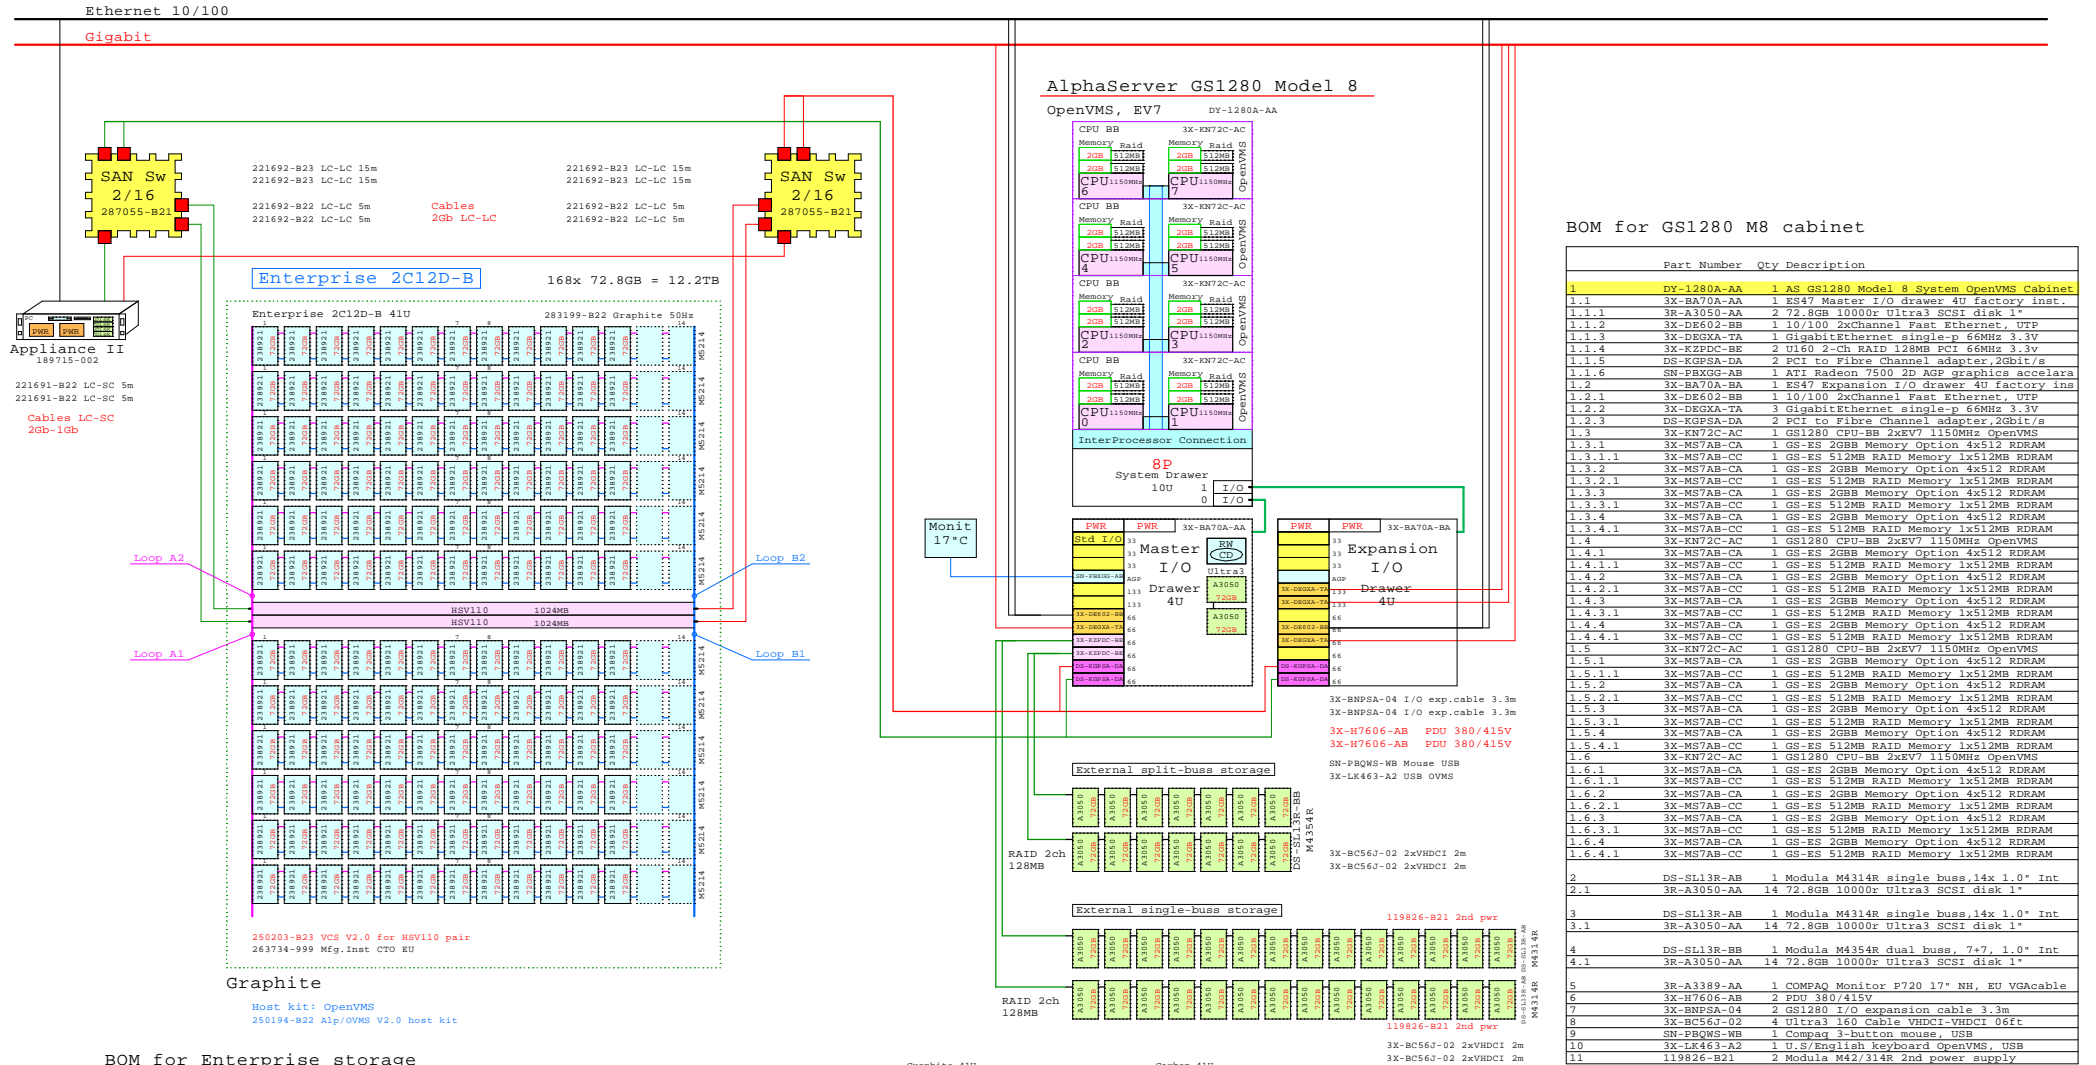

AlphaServer GS1280 M8 OpenVMS System

BOM for Enterprise storage

Part Number	Qty	Description
1	283199-B22	1 Enterprise 2C12D-B FC 50HZ 41U Graphite
1.1	238921-B21	144 72GB 10K dual-port FC 2GB/s disk 1"
1.2	250203-B23	1 SAN VCS SW DUAL HSV110 V2.0 PKG License
1.3	263734-999	1 Enterprise CTO Factory inst. opt. EU
2	287055-B21	1 SAN Switch 2/16 Ports 16, 2Gb/s d.power
2.1	221470-B21	5 Opt.Short Wave Tranceiver 2Gb/s SFP-SW
3	287055-B21	1 SAN Switch 2/16 Ports 16, 2Gb/s d.power
3.1	221470-B21	5 Opt.Short Wave Tranceiver 2Gb/s SFP-SW
4	189715-002	1 SANworks Mgt. Appliance II and license
5	250194-B22	1 SAN Enterp. SOL V2.0 OpenVMS Alpha host
6	221692-B23	4 FC ShortWave 15m cable LC-LC 2Gb-2Gb
7	221692-B22	4 FC ShortWave 5m cable LC-LC 2Gb-2Gb
8	221691-B22	2 FC ShortWave 5m cable LC-SC 1Gb-2Gb