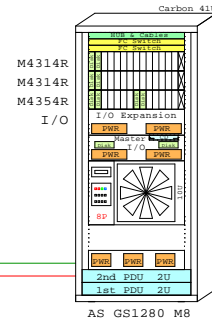

AlphaServer GS1280 M8 Tru64 UNIX System

BOM for Enterprise storage

Part Number	Qty	Description
1	283199-B22	1 Enterprise 2C12D-B FC 50HZ 41U Graphite
1.1	238921-B21	144 72GB 10K dual-port FC 2GB/s disk 1"
1.2	250203-B23	1 SAN VCS SW DUAL HSV110 V2.0 PKG License
1.3	263734-999	1 Enterprise CTO Factory inst. opt. EU
2	287055-B21	1 SAN Switch 2/16 Ports 16, 2Gb/s d.power
2.1	221470-B21	5 Opt.Short Wave Tranceiver 2Gb/s SFP-SW
3	287055-B21	1 SAN Switch 2/16 Ports 16, 2Gb/s d.power
3.1	221470-B21	5 Opt.Short Wave Tranceiver 2Gb/s SFP-SW
4	189715-002	1 SANworks Mgt. Appliance II and license
5	250193-B22	1 SAN Enterp. SOL V2.0 Tru64 UNIX Alpha ho
6	221692-B23	4 FC ShortWave 15m cable LC-LC 2Gb-2Gb
7	221692-B22	4 FC ShortWave 5m cable LC-LC 2Gb-2Gb
8	221691-B22	2 FC ShortWave 5m cable LC-SC 1Gb-2Gb