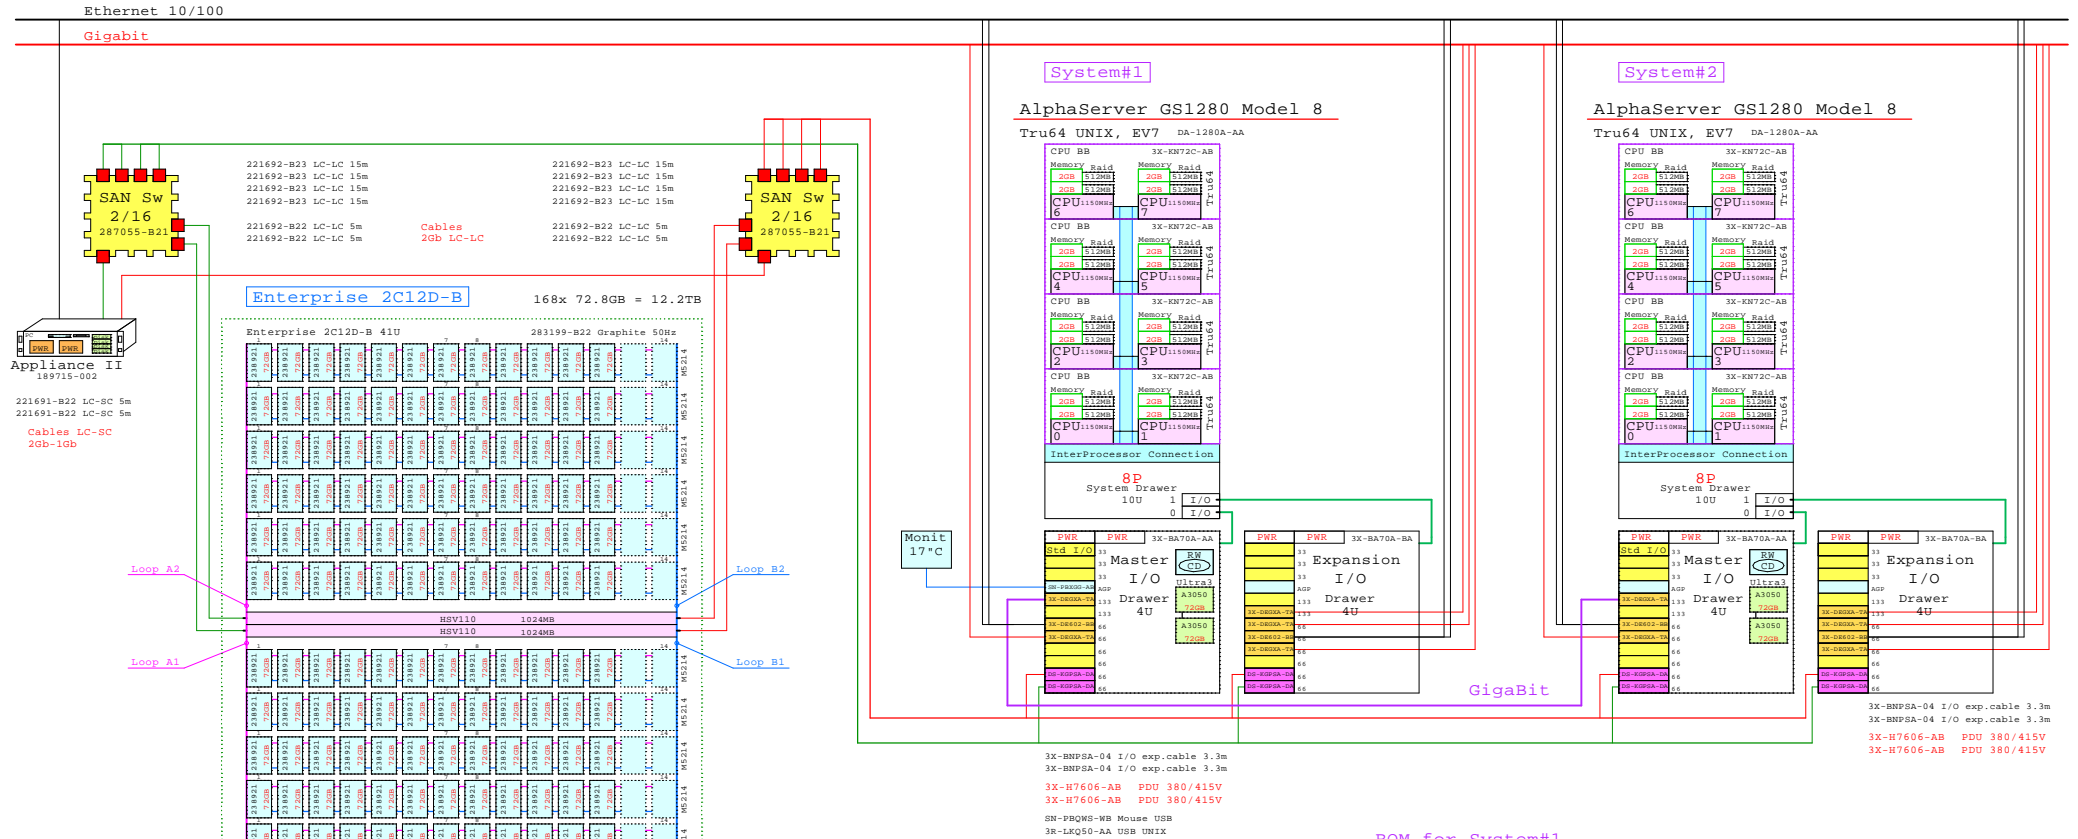

AlphaServer GS1280 M8 Tru64 UNIX TruCluster

250203-B23 VCS V2.0 for HSV110 pair
263734-999 Mfg.Inst CTO EU

Graphite
Host kit:Tru64 UNIX
250193-B22 Alp/UNIX V2.0 host kit

BOM for Enterprise 2C12D-B

Part Number	Qty	Description
1	283199-B22	1 Enterprise 2C12D-B FC 50HZ 41U Graphite
1.1	238921-B21	144 72GB 10k dual-port FC 2Gb/s disk 1"
1.2	250203-B23	1 SAN VCS SW DUAL HSV110 V2.0 PKG License
1.3	263734-999	1 Enterprise CTO Factory inst. opt. EU
2	287055-B21	1 SAN Switch 2/16 Ports 16, 2Gb/s d.power
2.1	221470-B21	7 Opt.Short Wave Tranceiver 2Gb/s SFP-SW
3	287055-B21	1 SAN Switch 2/16 Ports 16, 2Gb/s d.power
3.1	221470-B21	7 Opt.Short Wave Tranceiver 2Gb/s SFP-SW
4	189715-002	1 SANworks Mgt. Appliance II and license
5	250193-B22	1 SAN Enterp. SOL V2.0 Tru64 UNIX Alpha ho
6	221692-B23	8 FC ShortWave 15m cable LC-LC 2Gb-2Gb
7	221692-B22	4 FC ShortWave 5m cable LC-LC 2Gb-2Gb
8	221691-B22	2 FC ShortWave 5m cable LC-SC 1Gb-2Gb