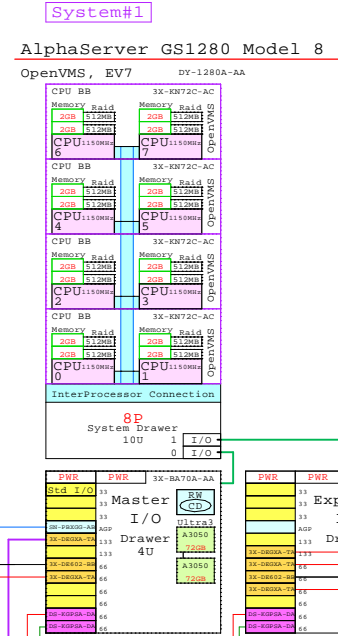

AlphaServer GS1280 M8 OpenVMS Cluster

BOM for System#1

Part Number	Qty	Description
3R-A3050-AA	2	72.8GB 10000r Ultra3 SCSI disk 1"
3R-A3389-AA	1	COMPAQ Monitor P720 17" NH, EU VGAcable
3X-BA70A-AA	1	ES47 Master I/O drawer 4U factory inst.
3X-BA70A-BA	1	ES47 Expansion I/O drawer 4U factory ins
3X-BNPSA-04	2	GS1280 I/O expansion cable 3.3m
3X-DE602-BB	2	10/100 2xChannel Fast Ethernet, UTP
3X-DEGXA-TA	5	GigabitEthernet single-p 66MHz 3.3V
3X-H7606-AB	2	PDU 380/415V
3X-KN72C-AC	4	GS1280 CPU-BB 2xev7 1150MHz OpenVMS
3X-LK463-A2	1	U.S./English keyboard OpenVMS, USB
3X-MS7AB-CA	16	GS-ES 2GBB Memory Option 4x512 RDRAM
3X-MS7AB-CC	16	GS-ES 512MB RAID Memory 1x512MB RDRAM
DS-KGPSA-DA	4	PCI to Fibre Channel adapter, 2Gbit/s
DY-1280A-AA	1	AS GS1280 Model 8 System OpenVMS Cabinet
SN-PBQWS-WB	1	Compaq 3-button mouse, USB
SN-PBXGG-AB	1	ATI Radeon 7500 2D AGP graphics accelara

BOM for Enterprise storage

Part Number	Qty	Description
1	283199-B22	1 Enterprise 2C12D-B FC 50HZ 41U Graphite
1.1	238921-B21	144 72GB 10k dual-port FC 2GB/s disk 1"
1.2	250203-B23	1 SAN VCS SW DUAL HSV110 V2.0 PKG License
1.3	263734-999	1 Enterprise CTO Factory inst. opt. EU
2	287055-B21	1 SAN Switch 2/16 Ports 16, 2Gb/s d.power
2.1	221470-B21	7 Opt.Short Wave Tranceiver 2Gb/s SFP-SW
3	287055-B21	1 SAN Switch 2/16 Ports 16, 2Gb/s d.power
3.1	221470-B21	7 Opt.Short Wave Tranceiver 2Gb/s SFP-SW
4	189715-002	1 SANworks Mgt. Appliance II and license
5	250193-B22	1 SAN Enterp. SOL V2.0 Tru64 UNIX Alpha ho
6	221692-B23	8 FC ShortWave 15m cable LC-LC 2Gb-2Gb
7	221692-B22	4 FC ShortWave 5m cable LC-LC 2Gb-2Gb
8	221691-B22	2 FC ShortWave 5m cable LC-SC 1Gb-2Gb