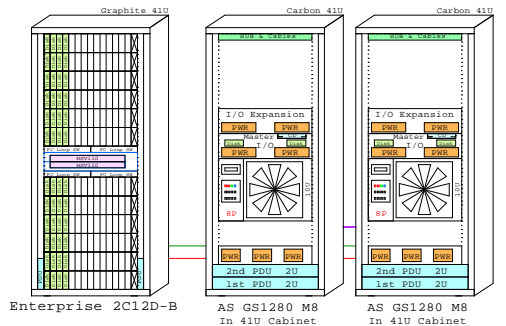

www.Compaq.com/golden-eggs

Since Nov-2002

15-Nov-2002 GTAVS1280M8B
Matti.Patari@HP.com

AlphaServer GS1280 M8 Cluster
GOLDEN EGGS Visuals, Helsinki

GS1280 M8 OVMS