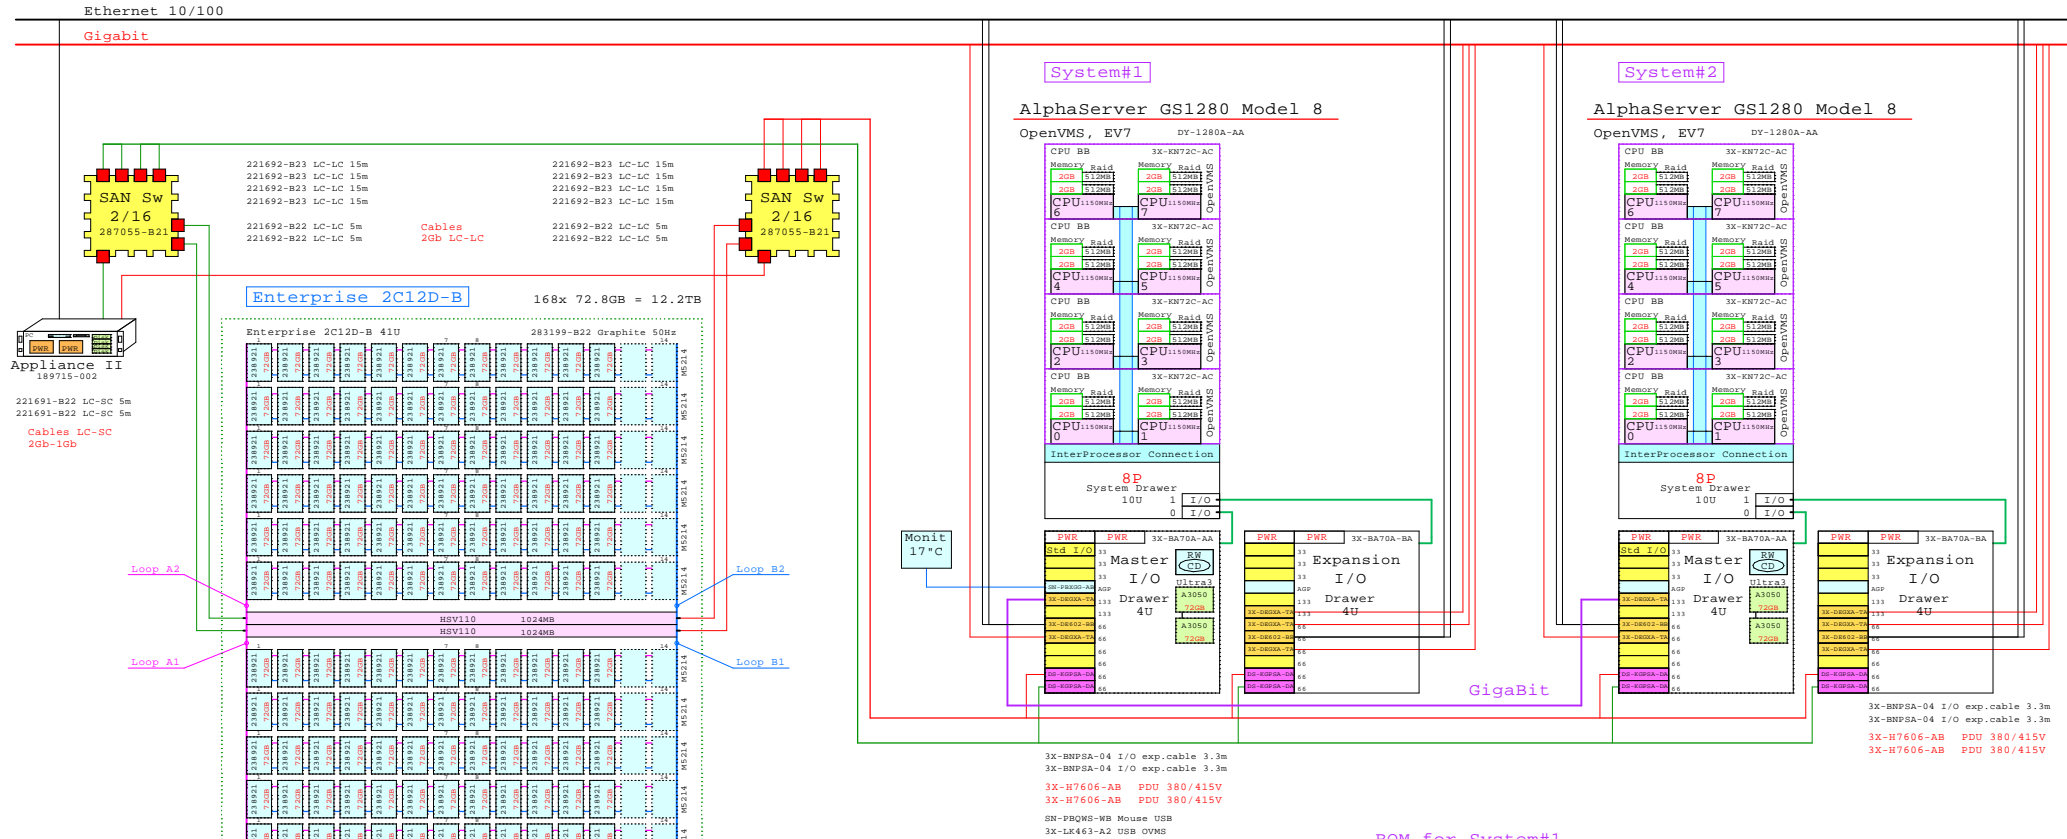

AlphaServer GS1280 M8 OpenVMS Cluster

BOM for System#1

Part Number	Qty	Description
3R-A3050-AA	2	72.8GB 10000r Ultra3 SCSI disk 1"
3R-A3389-AA	1	COMPAQ Monitor P720 17" NH, EU VGAcable
3X-BA70A-AA	1	ES47 Master I/O drawer 4U factory inst.
3X-BA70A-BA	1	ES47 Expansion I/O drawer 4U factory ins
3X-BNPSA-04	2	GS1280 I/O expansion cable 3.3m
3X-DE602-BB	2	10/100 2xChannel Fast Ethernet, UTP
3X-DEGXA-TA	5	GigabitEthernet single-p 66MHz 3.3V
3X-H7606-AB	2	PDU 380/415V
3X-KN72C-AC	4	GS1280 CPU-BB 2xev7 1150MHz OpenVMS
3X-LK463-A2	1	U.S./English keyboard OpenVMS, USB
3X-MS7AB-CA	16	GS-ES 2GBB Memory Option 4x512 RDRAM
3X-MS7AB-CC	16	GS-ES 512MB RAID Memory 1x512MB RDRAM
DS-KGPSA-DA	4	PCI to Fibre Channel adapter, 2Gbit/s
DY-1280A-AA	1	AS GS1280 Model 8 System OpenVMS Cabinet
SN-PBQWS-WB	1	Compaq 3-button mouse, USB
SN-PBXGG-AB	1	ATI Radeon 7500 2D AGP graphics accelara

BOM for Enterprise storage

Part Number	Qty	Description
1	283199-B22	1 Enterprise 2C12D-B FC 50HZ 41U Graphite
1.1	238921-B21	144 72GB 10k dual-port FC 2GB/s disk 1"
1.2	250203-B23	1 SAN VCS SW DUAL HSV110 V2.0 PKG License
1.3	263734-999	1 Enterprise CTO Factory inst. opt. EU
2	287055-B21	1 SAN Switch 2/16 Ports 16, 2Gb/s d.power
2.1	221470-B21	7 Opt.Short Wave Tranceiver 2Gb/s SFP-SW
3	287055-B21	1 SAN Switch 2/16 Ports 16, 2Gb/s d.power
3.1	221470-B21	7 Opt.Short Wave Tranceiver 2Gb/s SFP-SW
4	189715-002	1 SANworks Mgt. Appliance II and license
5	250193-B22	1 SAN Enterp. SOL V2.0 Tru64 UNIX Alpha ho
6	221692-B23	8 FC ShortWave 15m cable LC-LC 2Gb-2Gb
7	221692-B22	4 FC ShortWave 5m cable LC-LC 2Gb-2Gb
8	221691-B22	2 FC ShortWave 5m cable LC-SC 1Gb-2Gb