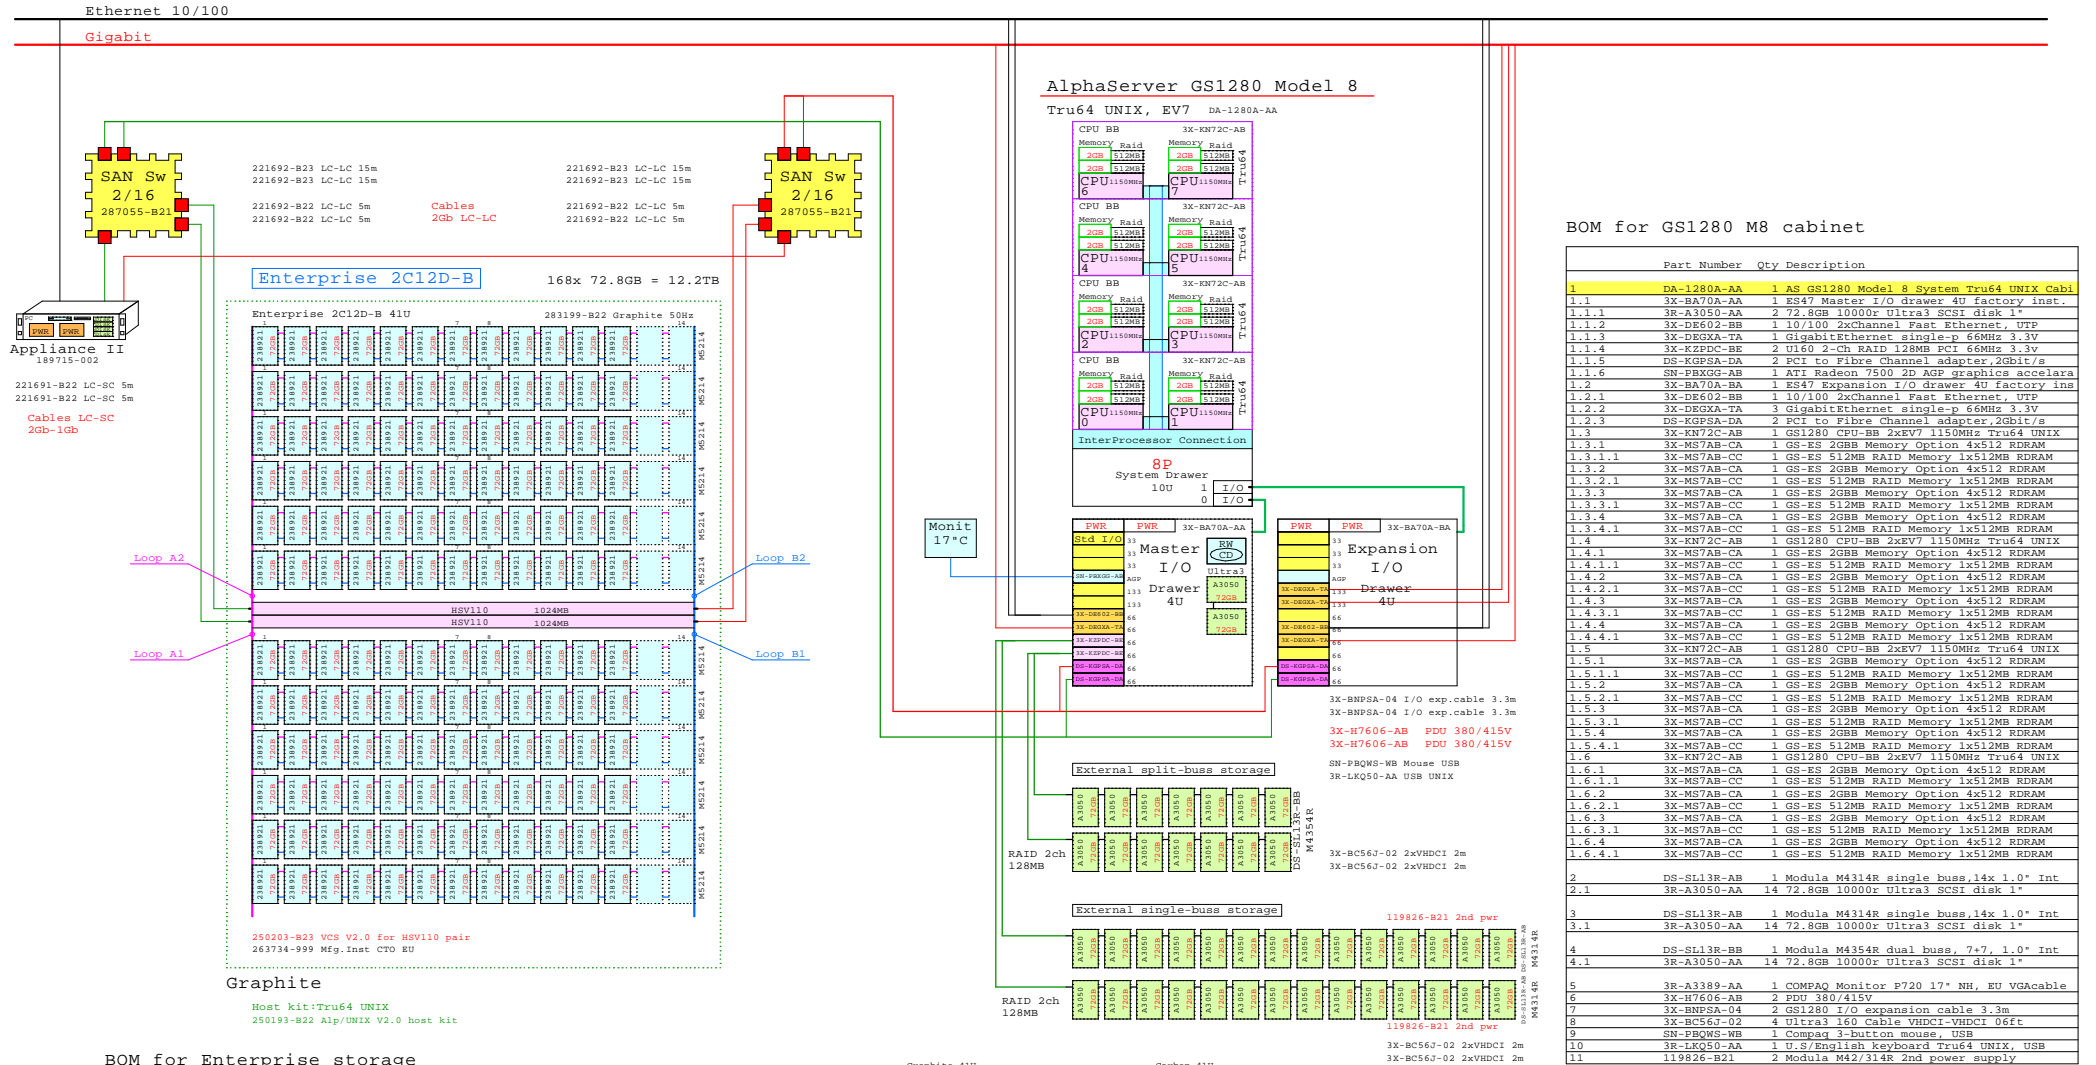

AlphaServer GS1280 M8 Tru64 UNIX System

BOM for Enterprise storage

Part Number	Qty	Description
1	283199-B22	1 Enterprise 2C12D-B FC 50HZ 41U Graphite
1.1	238921-B21	144 72GB 10K dual-port FC 2GB/s disk 1"
1.2	250203-B23	1 SAN VCS SW DUAL HSV110 V2.0 PKG License
1.3	263734-999	1 Enterprise CTO Factory inst. opt. EU
2	287055-B21	1 SAN Switch 2/16 Ports 16, 2Gb/s d.power
2.1	221470-B21	5 Opt.Short Wave Tranceiver 2Gb/s SFP-SW
3	287055-B21	1 SAN Switch 2/16 Ports 16, 2Gb/s d.power
3.1	221470-B21	5 Opt.Short Wave Tranceiver 2Gb/s SFP-SW
4	189715-002	1 SANworks Mgt. Appliance II and license
5	250193-B22	1 SAN Enterp. SOL V2.0 Tru64 UNIX Alpha ho
6	221692-B23	4 FC ShortWave 15m cable LC-LC 2Gb-2Gb
7	221692-B22	4 FC ShortWave 5m cable LC-LC 2Gb-2Gb
8	221691-B22	2 FC ShortWave 5m cable LC-SC 1Gb-2Gb