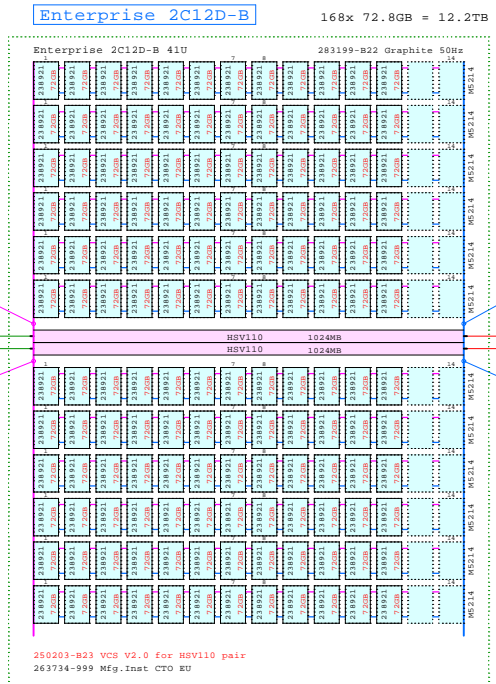

AlphaServer GS1280 M8 OpenVMS Cluster

BOM for System#1

Part Number	Qty	Description
3R-A3050-AA	2	72.8GB 10000r Ultra3 SCSI disk 1"
3R-A3389-AA	1	COMPAQ Monitor P720 17" NH, EU VGAcable
3X-BA70A-AA	1	ES47 Master I/O drawer 4U factory inst.
3X-BA70A-BA	1	ES47 Expansion I/O drawer 4U factory ins
3X-BNPSA-04	2	GS1280 I/O expansion cable 3.3m
3X-DE602-BB	2	10/100 2xChannel Fast Ethernet, UTP
3X-DEGXA-TA	5	GigabitEthernet single-p 66MHz 3.3V
3X-H7606-AB	2	PDU 380/415V
3X-KN72C-AC	4	GS1280 CPU-BB 2xev7 1150MHz OpenVMS
3X-LK463-A2	1	U.S./English keyboard OpenVMS, USB
3X-MS7AB-CA	16	GS-ES 2GBB Memory Option 4x512 RDRAM
3X-MS7AB-CC	16	GS-ES 512MB RAID Memory 1x512MB RDRAM
DS-KGPSA-DA	4	PCI to Fibre Channel adapter, 2Gbit/s
DY-1280A-AA	1	AS GS1280 Model 8 System OpenVMS Cabinet
SN-PBQWS-WB	1	Compaq 3-button mouse, USB
SN-PBXGG-AB	1	ATI Radeon 7500 2D AGP graphics accelara

BOM for Enterprise storage

Part Number	Qty	Description
1	283199-B22	1 Enterprise 2C12D-B FC 50HZ 41U Graphite
1.1	238921-B21	144 72GB 10k dual-port FC 2GB/s disk 1"
1.2	250203-B23	1 SAN VCS SW DUAL HSV110 V2.0 PKG License
1.3	263734-999	1 Enterprise CTO Factory inst. opt. EU
2	287055-B21	1 SAN Switch 2/16 Ports 16, 2Gb/s d.power
2.1	221470-B21	7 Opt.Short Wave Tranceiver 2Gb/s SFP-SW
3	287055-B21	1 SAN Switch 2/16 Ports 16, 2Gb/s d.power
3.1	221470-B21	7 Opt.Short Wave Tranceiver 2Gb/s SFP-SW
4	189715-002	1 SANworks Mgt. Appliance II and license
5	250193-B22	1 SAN Enterp. SOL V2.0 Tru64 UNIX Alpha ho
6	221692-B23	8 FC ShortWave 15m cable LC-LC 2Gb-2Gb
7	221692-B22	4 FC ShortWave 5m cable LC-LC 2Gb-2Gb
8	221691-B22	2 FC ShortWave 5m cable LC-SC 1Gb-2Gb