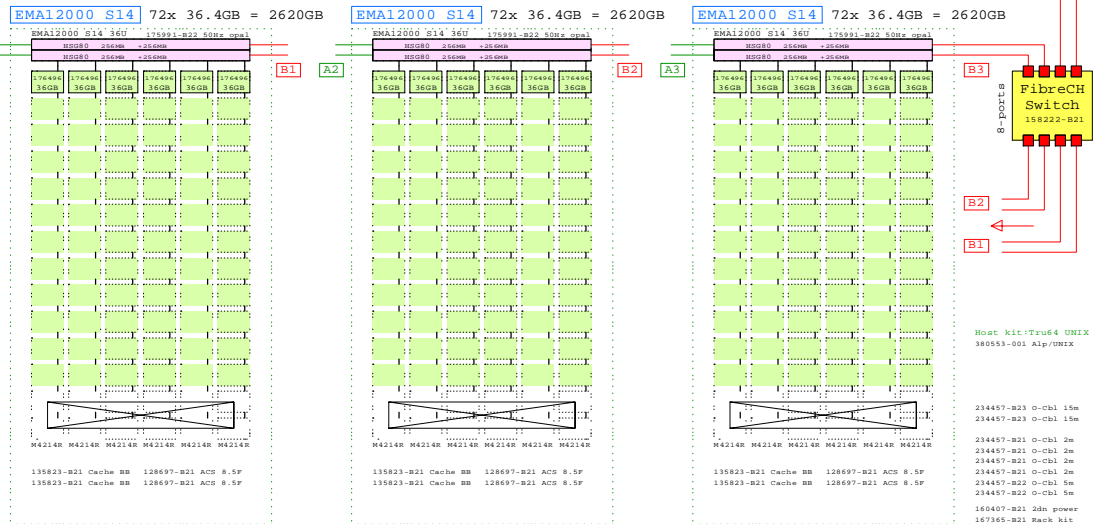

AlphaServer GS320 TruCluster

AlphaServer GS320 Tru64 UNIX System, 32xCPU, 256GB

AlphaServer GS320 Tru64 UNIX System, 32xCPU, 256GB

www.Compaq.com/golden-eggs

COMPAQ 23-Feb-2001 GTAUGS3204
Matti.Datar@compaq.com
AlphaServer GS320 UNIX Cluster
GOLDEN EGGS Visuals, Helsinki

BOM of this Storage

Part Number	Qty	Description
128697-B21	6	ACS V8.5F controller FCAL/FCSW
135823-B21	6	HSG8x Single external cache Battery
158222-B21	2	SAN Switch 8 Ports
160407-B21	2	SAN switch redundant power supply
167365-B21	2	Rack mount kit for SAN switch
175990-B22	1	EMA12000 D14 42U 50Hz opal
176496-B22	18	36GB 10000r Ultra3 SCSI disk 1"
176622-B21	6	HSG80 FC Contr with 256MB cache
234457-B21	12	Fibre Channel 02m Optical Cable
234457-B23	4	Fibre Channel 15m Optical Cable
380555-001	1	OS Platf.Softw.Kit for FC Alpha OVMS
380561-B21	16	FC Optical Short Wave GBIC
380674-B21	6	Cache Upg RABK ESA12K 256MB

AlphaServer GS320 OpenVMS System, 32xCPU, 256GB

Ethernet
FDDI

OpenVMS AlphaServer GS320 Model 32
731MHz EV67

EMA12000 D14 3x42x 36.4GB = 4586GB