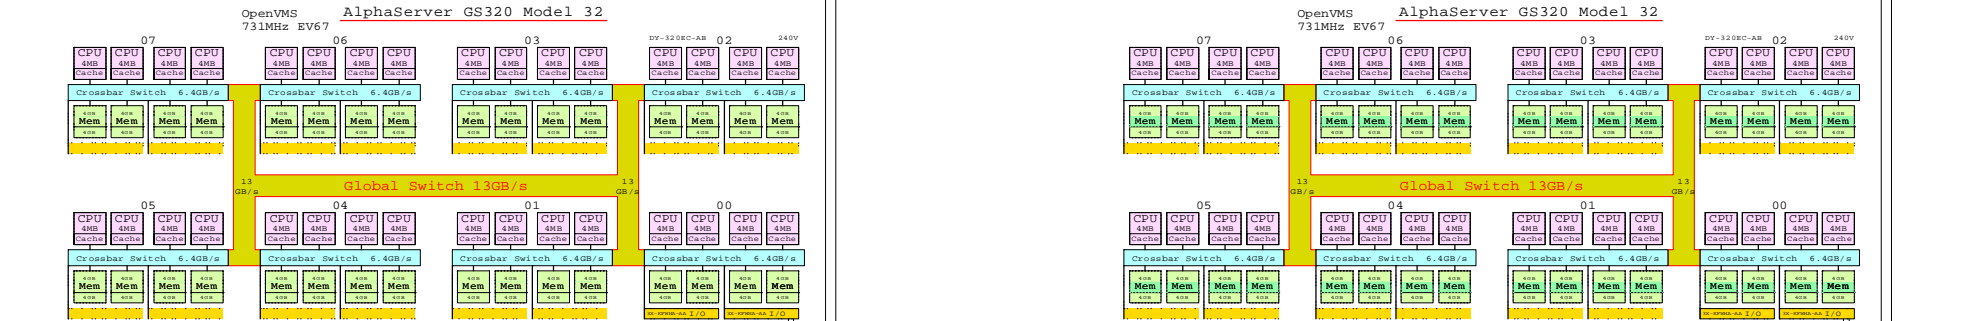

AlphaServer GS320 OpenVMS Cluster

AlphaServer GS320 OpenVMS System, 32xCPU, 256GB Ethernet FDDI

8N39B-04 4m MC-cbl
8N39B-04 4m MC-cbl
H7506-AA Opt.Power Supply
H7506-AA Opt.Power Supply
H7506-AA Opt.Power Supply
H7506-AA Opt.Power Supply