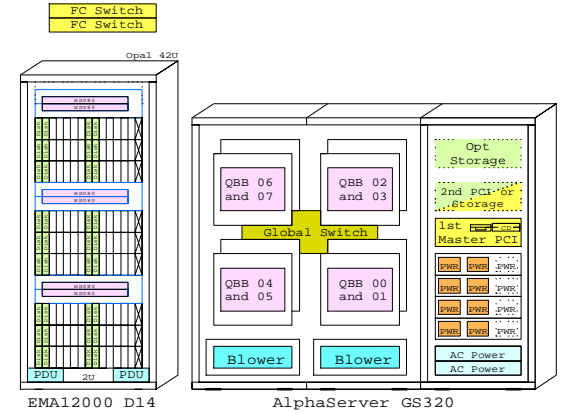

BOM of this Storage

Part Number	Qty	Description
128697-B21	6	ACS V8.5F controller FCAL/FCSW
135823-B21	6	HSG8x Single external cache Battery
158222-B21	2	SAN Switch 8 Ports
160407-B21	2	SAN switch redundant power supply
167365-B21	2	Rack mount kit for SAN switch
175990-B22	1	EMA12000 D14 42U 50Hz opal
176496-B22	18	36GB 10000r Ultra3 SCSI disk 1"
176622-B21	6	HSG80 FC Contr with 256MB cache
234457-B21	12	Fibre Channel 02m Optical Cable
234457-B23	4	Fibre Channel 15m Optical Cable
380555-001	1	OS Platf.Softw.Kit for FC Alpha OVMS
380561-B21	16	FC Optical Short Wave GBIC
380674-B21	6	Cache Upg RABK ESA12K 256MB

AlphaServer GS320 OpenVMS System, 32xCPU, 256GB

Ethernet
FDDI

OpenVMS AlphaServer GS320 Model 32
731MHz EV67

EMA12000 D14 3x42x 36.4GB = 4586GB

www.Compaq.com/golden-eggs

COMPAQ 23-Feb-2001 GTAVGS3203
Matti.Patari@compaq.com

AlphaServer GS320 OVMS System
GOLDEN EGGS Visuals, Helsinki

This template is included in the present GOLDEN EGGS Software kit.

GS320 OVMS