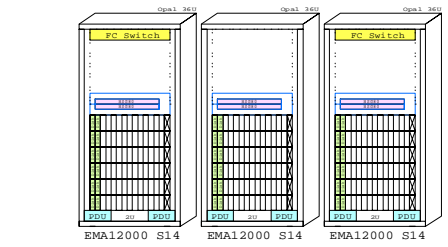

www.Compaq.com/golden-eggs

COMPAQ 23-Feb-2001 GTAVGS3204
Matti.Dataricompaq.com
AlphaServer GS320 OVMS Cluster
GOLDEN EGGS Visuals, Helsinki