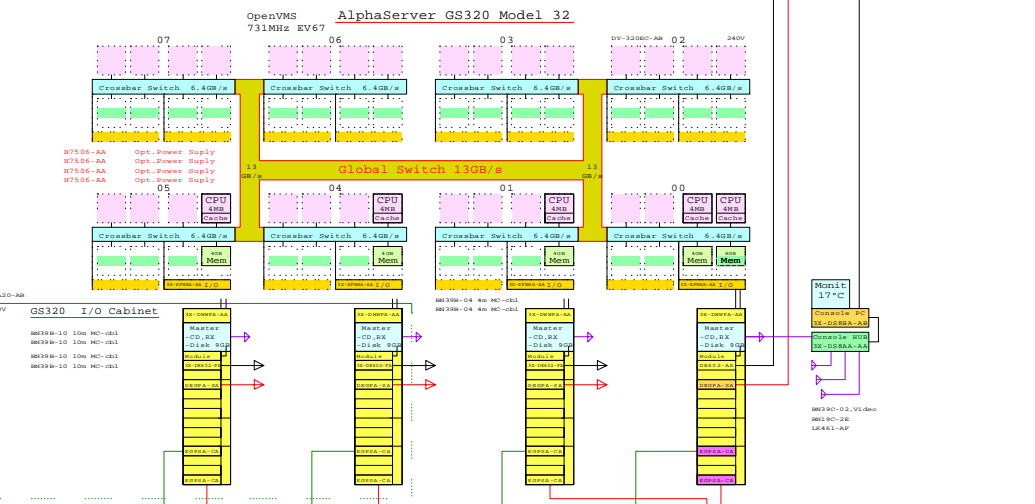

Ethernet
GigaBitEthernet

AlphaServer GS320 OpenVMS system, 32xCPU, 256GB

Ethernet
GigaBitEthernet

AlphaServer GS320 OpenVMS system, 32xCPU, 256GB