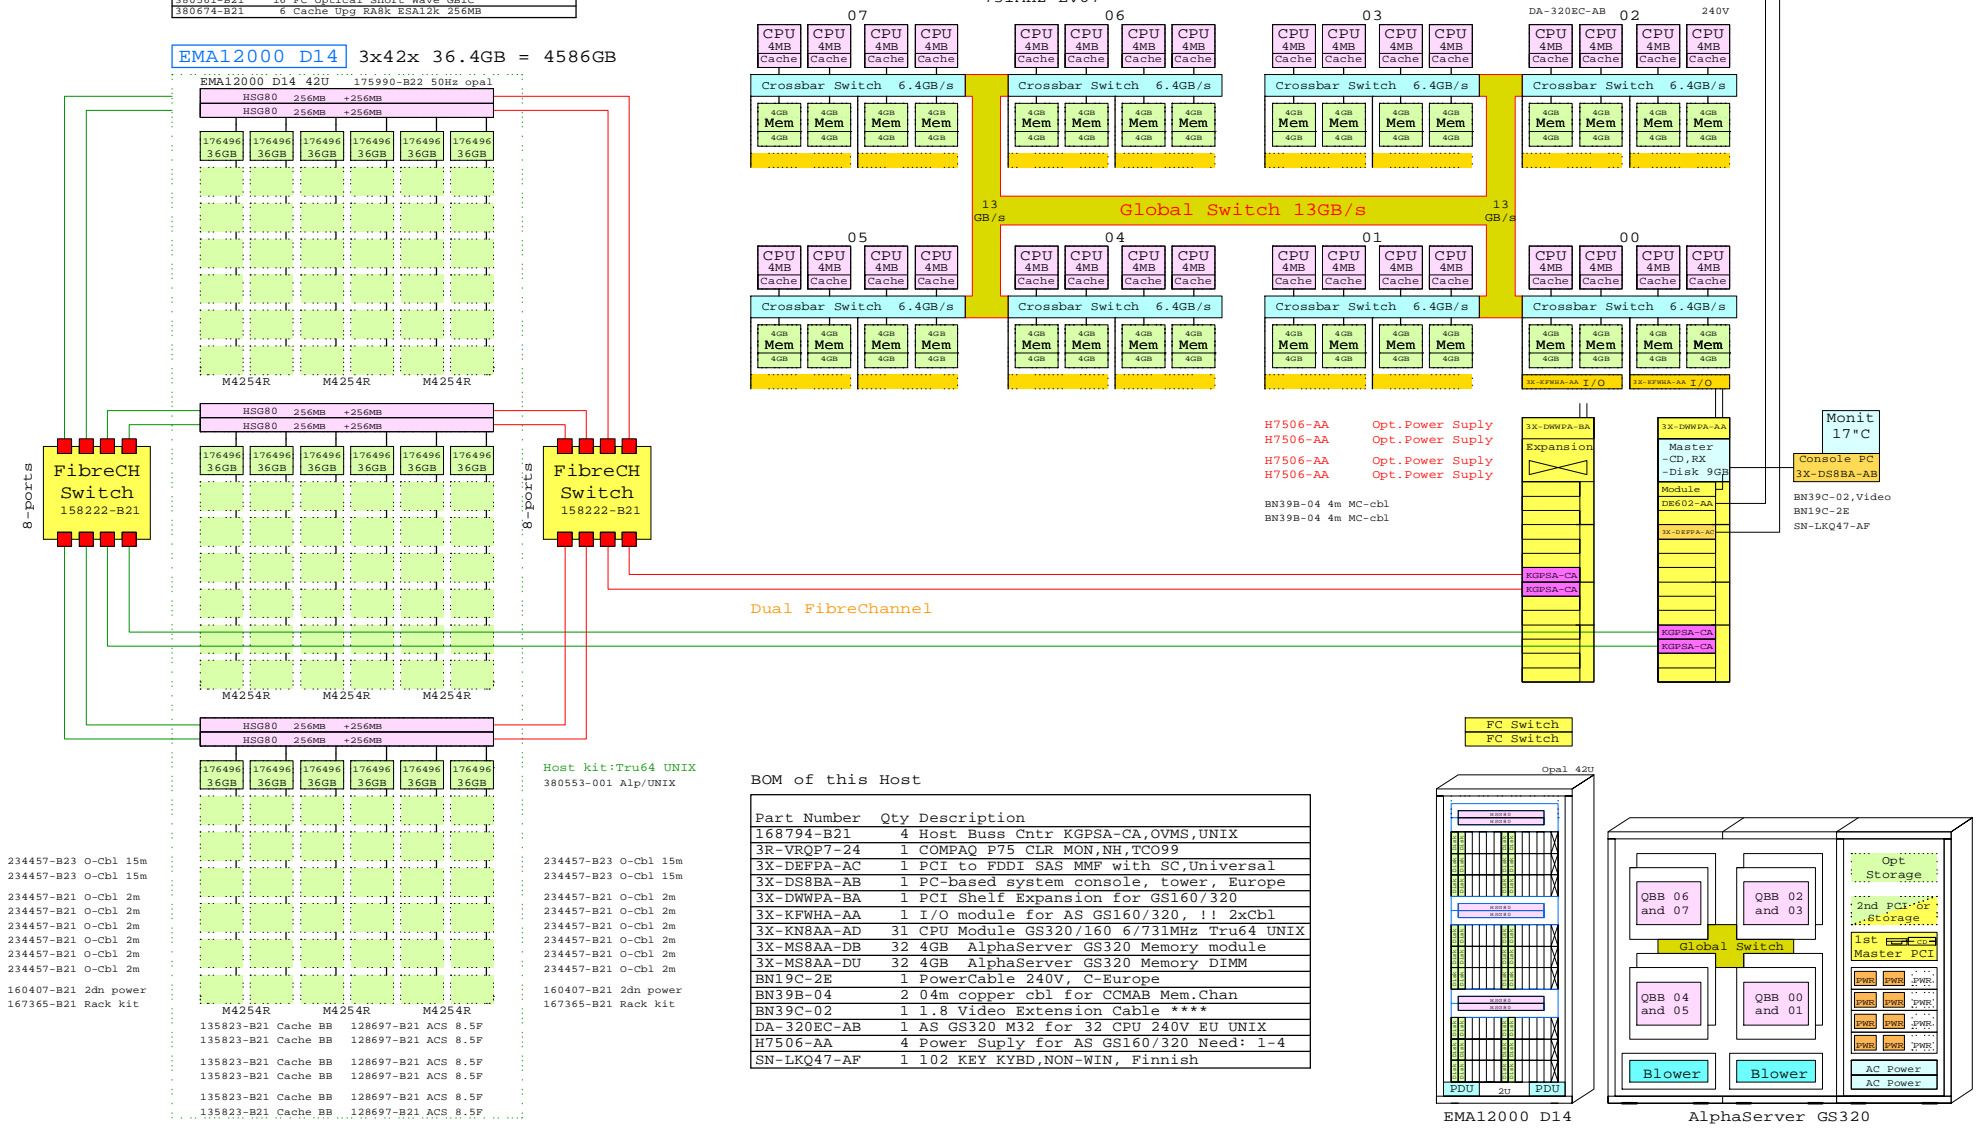

BOM of this Storage

Part Number	Qty	Description
128697-B21	6	ACS V8.5F controller FCAL/FCSW
135823-B21	6	HSG8x Single external cache Battery
158222-B21	2	SAN Switch 8 Ports
160407-B21	2	SAN switch redundant power supply
167365-B21	2	Rack mount kit for SAN switch
175990-B22	1	EMA12000 D14 42U 50Hz opal
176496-B22	18	36GB 10000r Ultra3 SCSI disk 1"
176622-B21	6	HSG80 FC Contr with 256MB cache
234457-B21	12	Fibre Channel 02m Optical Cable
234457-B23	4	Fibre Channel 15m Optical Cable
380553-001	1	OS Platf.Softw.Kit for FC Alpha UNIX
380561-B21	16	FC Optical Short Wave GBIC
380674-B21	6	Cache Upg RABK ESA12K 256MB

Ethernet
FDDI

AlphaServer GS320 Tru64 UNIX System, 32xCPU, 256GB

Tru64 UNIX AlphaServer GS320 Model 32
731MHz EV67

EMA12000 D14 3x42x 36.4GB = 4586GB

BOM of this Host

Part Number	Qty	Description
168794-B21	4	Host Buss Cntr KGPSA-CA, OVMS, UNIX
3R-VRQP7-24	1	COMPAQ P75 CLR MON, NH, FC099
3X-DEPPA-AC	1	PCI to FDDI SAS MMF with SC, Universal
3X-DS8BA-AB	1	PC-based system console, tower, Europe
3X-DWWPA-BA	1	PCI Shelf Expansion for GS160/320
3X-KFWHA-AA	1	I/O module for AS GS160/320, !: 2xCbl
3X-KN8AA-AD	31	CPU Module GS320/160 6/731MHz Tru64 UNIX
3X-MS8AA-DB	32	4GB AlphaServer GS320 Memory module
3X-MS8AA-DU	32	4GB AlphaServer GS320 Memory DIMM
BN19C-2E	1	PowerCable 240V, C-Europe
BN39B-04	2	04m copper cbl for CCMAB Mem.Chan
BN39C-02	1	1.8 Video Extension Cable ****
DA-320EC-AB	1	AS GS320 M32 for 32 CPU 240V EU UNIX
H7506-AA	4	Power Supply for AS GS160/320 Need: 1-4
SN-LKQ47-AF	1	1 02 KEY KYBD, NON-WIN, Finnish