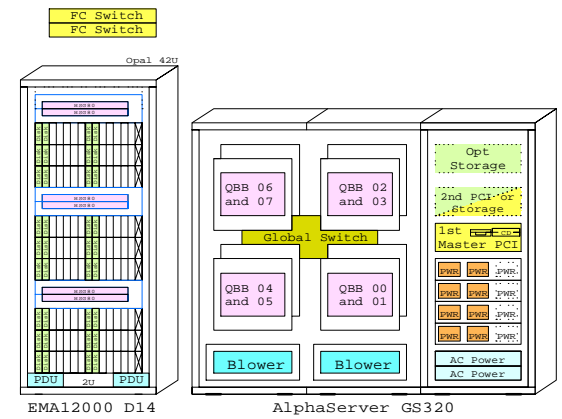

Ethernet
FDDI

AlphaServer GS320 Tru64 UNIX System, 32xCPU, 256GB

Tru64 UNIX AlphaServer GS320 Model 32
731MHz EV67

EMA12000 D14 3x42x 36.4GB = 4586GB

BOM of this Host

| Part Number | Qty | Description |
|-------------|-----|--|
| 168794-B21 | 4 | Host Buss Cntr KGPSA-CA, OVMS, UNIX |
| 3R-VRQP7-24 | 1 | COMPAQ P75 CLR MON, NH, FC099 |
| 3X-DEPPA-AC | 1 | PCI to FDDI SAS MMF with SC, Universal |
| 3X-DS8BA-AB | 1 | PC-based system console, tower, Europe |
| 3X-DWWPA-BA | 1 | PCI Shelf Expansion for GS160/320 |
| 3X-KFWHA-AA | 1 | I/O module for AS GS160/320, !: 2xCbl |
| 3X-KN8AA-AD | 31 | CPU Module GS320/160 6/731MHz Tru64 UNIX |
| 3X-MS8AA-DB | 32 | 4GB AlphaServer GS320 Memory module |
| 3X-MS8AA-DU | 32 | 4GB AlphaServer GS320 Memory DIMM |
| BN19C-2E | 1 | PowerCable 240V, C-Europe |
| BN39B-04 | 2 | 04m copper cbl for CCMAB Mem.Chan |
| BN39C-02 | 1 | 1.8 Video Extension Cable **** |
| DA-320EC-AB | 1 | AS GS320 M32 for 32 CPU 240V EU UNIX |
| H7506-AA | 4 | Power Supply for AS GS160/320 Need: 1-4 |
| SN-LKQ47-AF | 1 | 1 02 KEY KYBD, NON-WIN, Finnish |