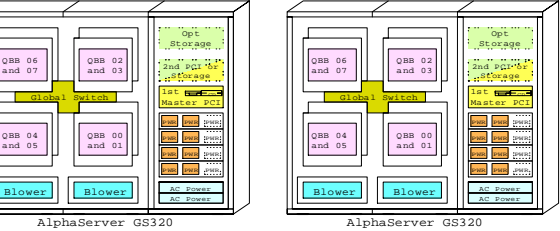

www.Compaq.com/golden-eggs

COMPAQ 23-Feb-2001 GTAVGS3204
Matti.Dataricompaq.com
AlphaServer GS320 OVMS Cluster
GOLDEN EGGS Visuals, Helsinki