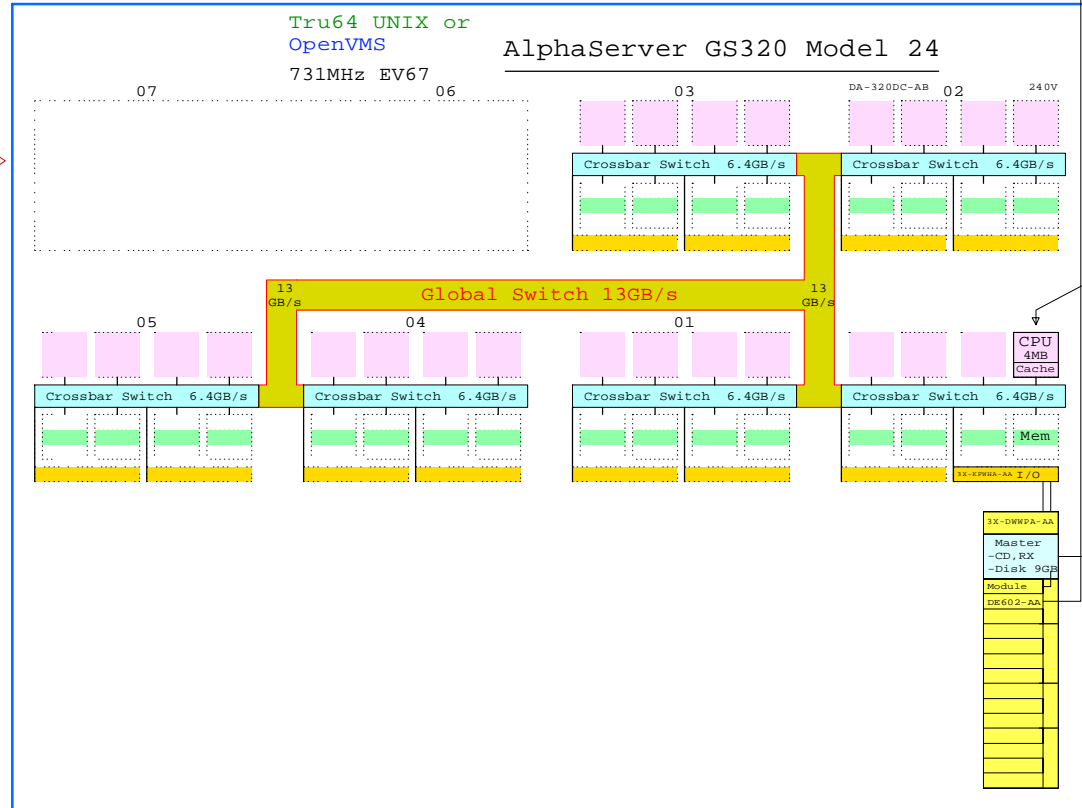

AlphaServer GS320 M24 and M32, 67/731 Systems

Upgrade: M24 -> M32

AlphaServer GS320 Model 24

DA-320DC-AA/AB Model 24 Tru64 UNIX
DY-320DC-AA/AB Model 24 OpenVMS
208/416V

AlphaServer GS320 Model 32

DA-320EC-AA/AB Model 32 Tru64 UNIX
DY-320EC-AA/AB Model 32 OpenVMS
208/416V