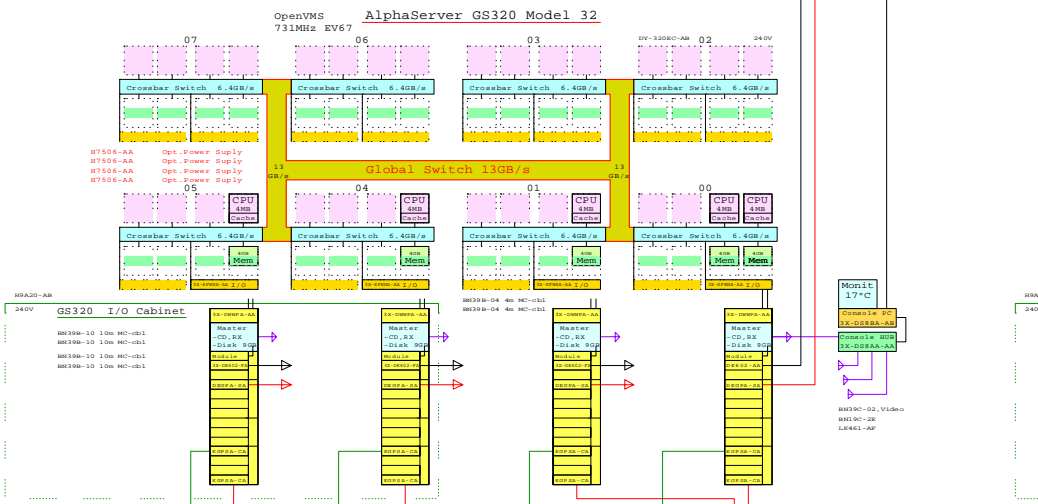

Ethernet
GigaBitEthernet

AlphaServer GS320 OpenVMS system, 32xCPU, 256GB

Ethernet
GigaBitEthernet

AlphaServer GS320 OpenVMS system, 32xCPU, 256GB