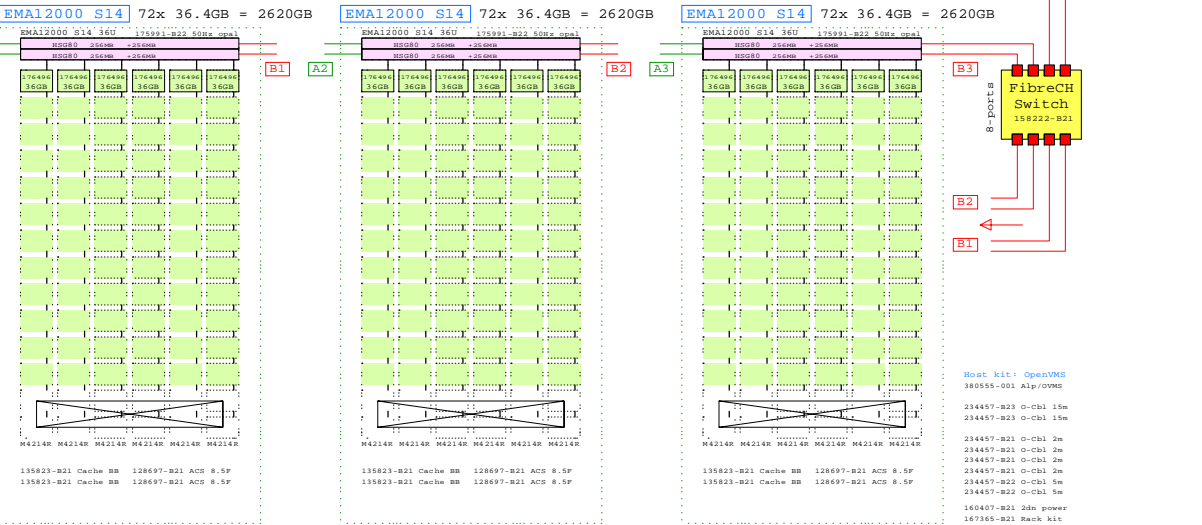

www.Compaq.com/golden-eggs

COMPAQ 23-Feb-2001 GTAVGS3204
Matti.Dataricompaq.com
AlphaServer GS320 OVMS Cluster
GOLDEN EGGS Visuals, Helsinki