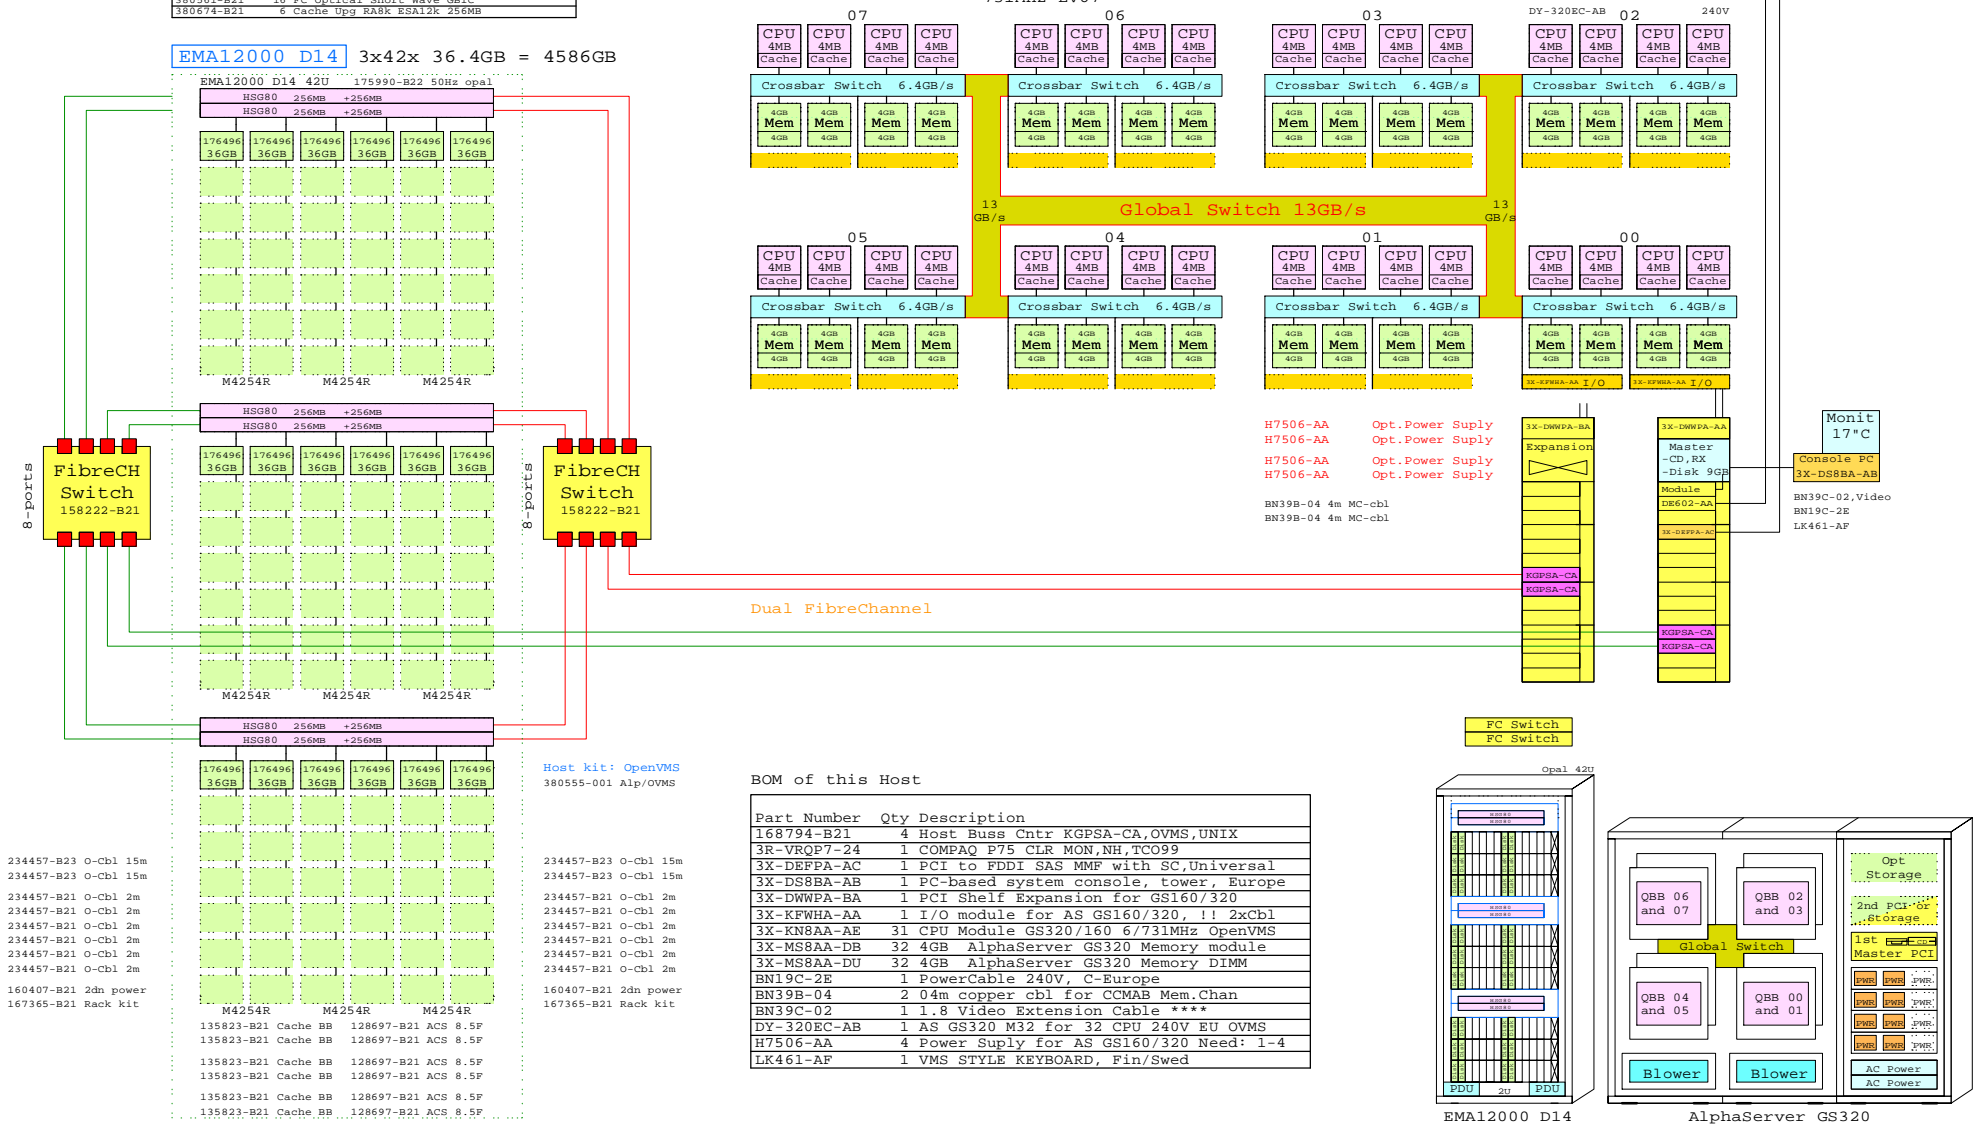

BOM of this Storage

Part Number	Qty	Description
128697-B21	6	ACS V8.5F controller FCAL/FCSW
135823-B21	6	HSG8x Single external cache Battery
158222-B21	2	SAN Switch 8 Ports
160407-B21	2	SAN switch redundant power supply
167365-B21	2	Rack mount kit for SAN switch
175990-B22	1	EMA12000 D14 42U 50Hz opal
176496-B22	18	36GB 10000r Ultra3 SCSI disk 1"
176622-B21	6	HSG80 FC Contr with 256MB cache
234457-B21	12	Fibre Channel 02m Optical Cable
234457-B23	4	Fibre Channel 15m Optical Cable
380555-001	1	OS Platf.Softw.Kit for FC Alpha OVMS
380561-B21	16	FC Optical Short Wave GBIC
380674-B21	6	Cache Upg RABK ESA12K 256MB

AlphaServer GS320 OpenVMS System, 32xCPU, 256GB

Ethernet
FDDI

OpenVMS AlphaServer GS320 Model 32
731MHz EV67

EMA12000 D14 3x42x 36.4GB = 4586GB

www.Compaq.com/golden-eggs

COMPAQ 23-Feb-2001 GTAVGS3203
Matti.Patari@compaq.com

AlphaServer GS320 OVMS System
GOLDEN EGGS Visuals, Helsinki

This template is included in the present GOLDEN EGGS Software kit.

GS320 OVMS