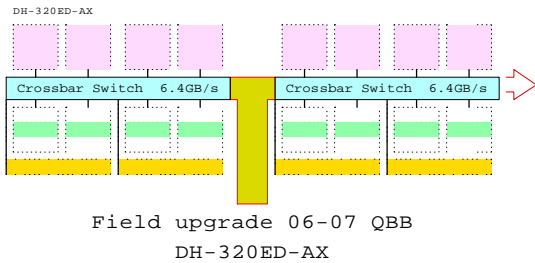

AlphaServer GS320 M24 and M32, 67/731 Systems

Upgrade: M24 -> M32

AlphaServer GS320 Model 24

DA-320DC-AA/AB Model 24 Tru64 UNIX
DY-320DC-AA/AB Model 24 OpenVMS
208/416V