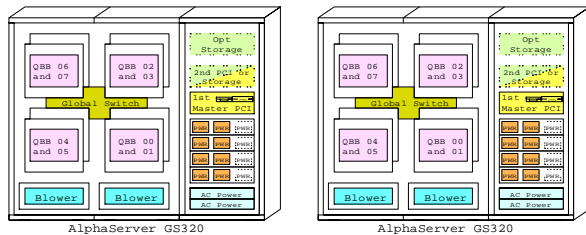

AlphaServer GS320 TruCluster

AlphaServer GS320 Tru64 UNIX System, 32xCPU, 256GB

AlphaServer GS320 Tru64 UNIX System, 32xCPU, 256GB

www.Compaq.com/golden-eggs

COMPAQ 23-Feb-2001 GTAUGS3204
Matti.Datar@compaq.com
AlphaServer GS320 UNIX Cluster
GOLDEN EGGS Visuals, Helsinki

BOM of this Storage

Part Number	Qty	Description
128697-B21	6	ACS V8.5F controller FCAL/FCSW
135823-B21	6	HSG8x Single external cache Battery
158222-B21	2	SAN Switch 8 Ports
160407-B21	2	SAN switch redundant power supply
167365-B21	2	Rack mount kit for SAN switch
175990-B22	1	EMA12000 D14 42U 50Hz opal
176496-B22	18	36GB 10000r Ultra3 SCSI disk 1"
176622-B21	6	HSG80 FC Contr with 256MB cache
234457-B21	12	Fibre Channel 02m Optical Cable
234457-B23	4	Fibre Channel 15m Optical Cable
380555-001	1	OS Platf.Softw.Kit for FC Alpha OVMS
380561-B21	16	FC Optical Short Wave GBIC
380674-B21	6	Cache Upg RABK ESA12K 256MB

AlphaServer GS320 OpenVMS System, 32xCPU, 256GB

Ethernet
FDDI

OpenVMS AlphaServer GS320 Model 32
731MHz EV67

EMA12000 D14 3x42x 36.4GB = 4586GB