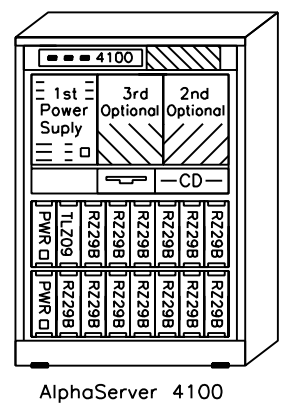

HiTest Systems: MS Exchange Windows NT AlphaServer 4x00

Ethernet IEEE 802.3

Minimum HiTest Configuration:

Bolded options

Maximum HiTest Configuration:

Bolded and solid options

Expansions Beyond HiTest:

Dotted options

Please note 4000:

Maximum two CPUs
Maximum two memory options

HiTest Software:

Windows NT Server	4.0
MS Exchange	5.0
Internet Information Server	3.0
System Management Server	1.2
EISA Configuration Utility	1.9
RAID Configuration Utility	4.27
RAID Management Utility for NT	1.26

For HiTest documentation and updates:

<http://www.partner.digital.com:9003>
<http://cosmo.tay.dec.com>

digital	3-Oct-1997	Detail Layer
	GEH002	

MS Exchange Windows NT AlphaServer 4x00
GOLDEN EGGS Visual Configurations, Helsinki

HiTest