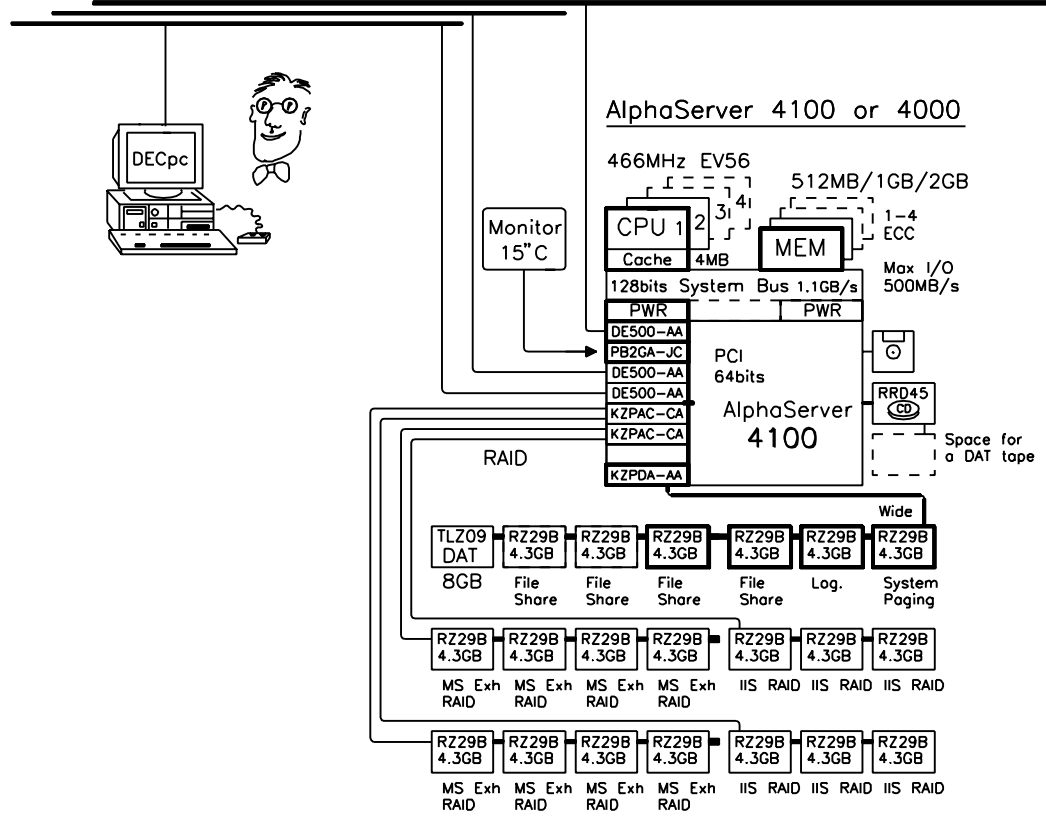

HiTest Systems: MS Exchange Windows NT AlphaServer 4x00

Ethernet IEEE 802.3

Minimum HiTest Configuration:

Bolded options

Maximum HiTest Configuration:

Bolded and solid options

Expansions Beyond HiTest:

Dotted options