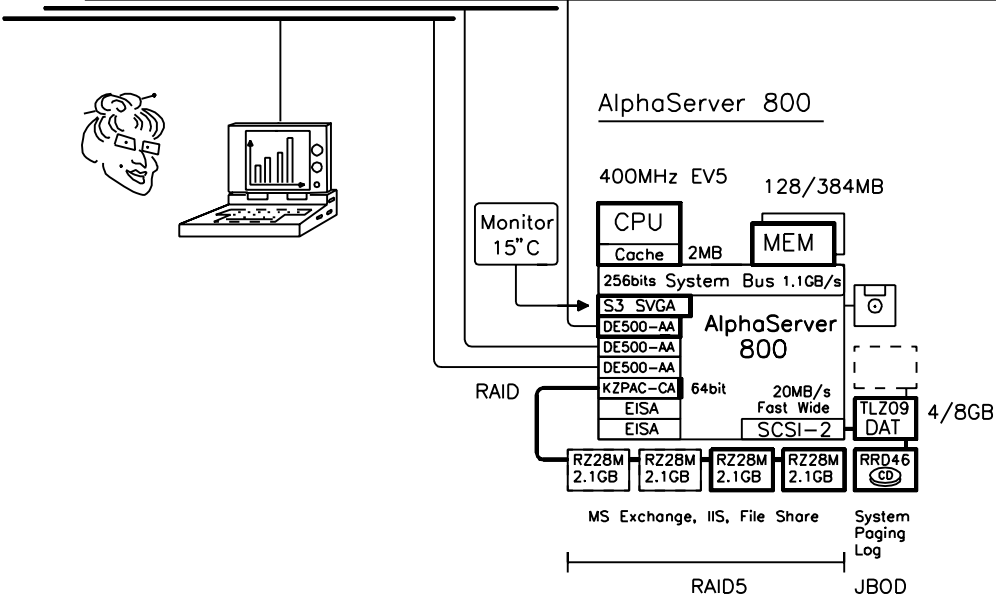

HiTest Systems: MS Exchange Windows NT AlphaServer 800

Ethernet IEEE 802.3

Minimum HiTest Configuration:

Bolded options

Maximum HiTest Configuration:

Bolded and solid options

Expansions Beyond HiTest:

Dotted options