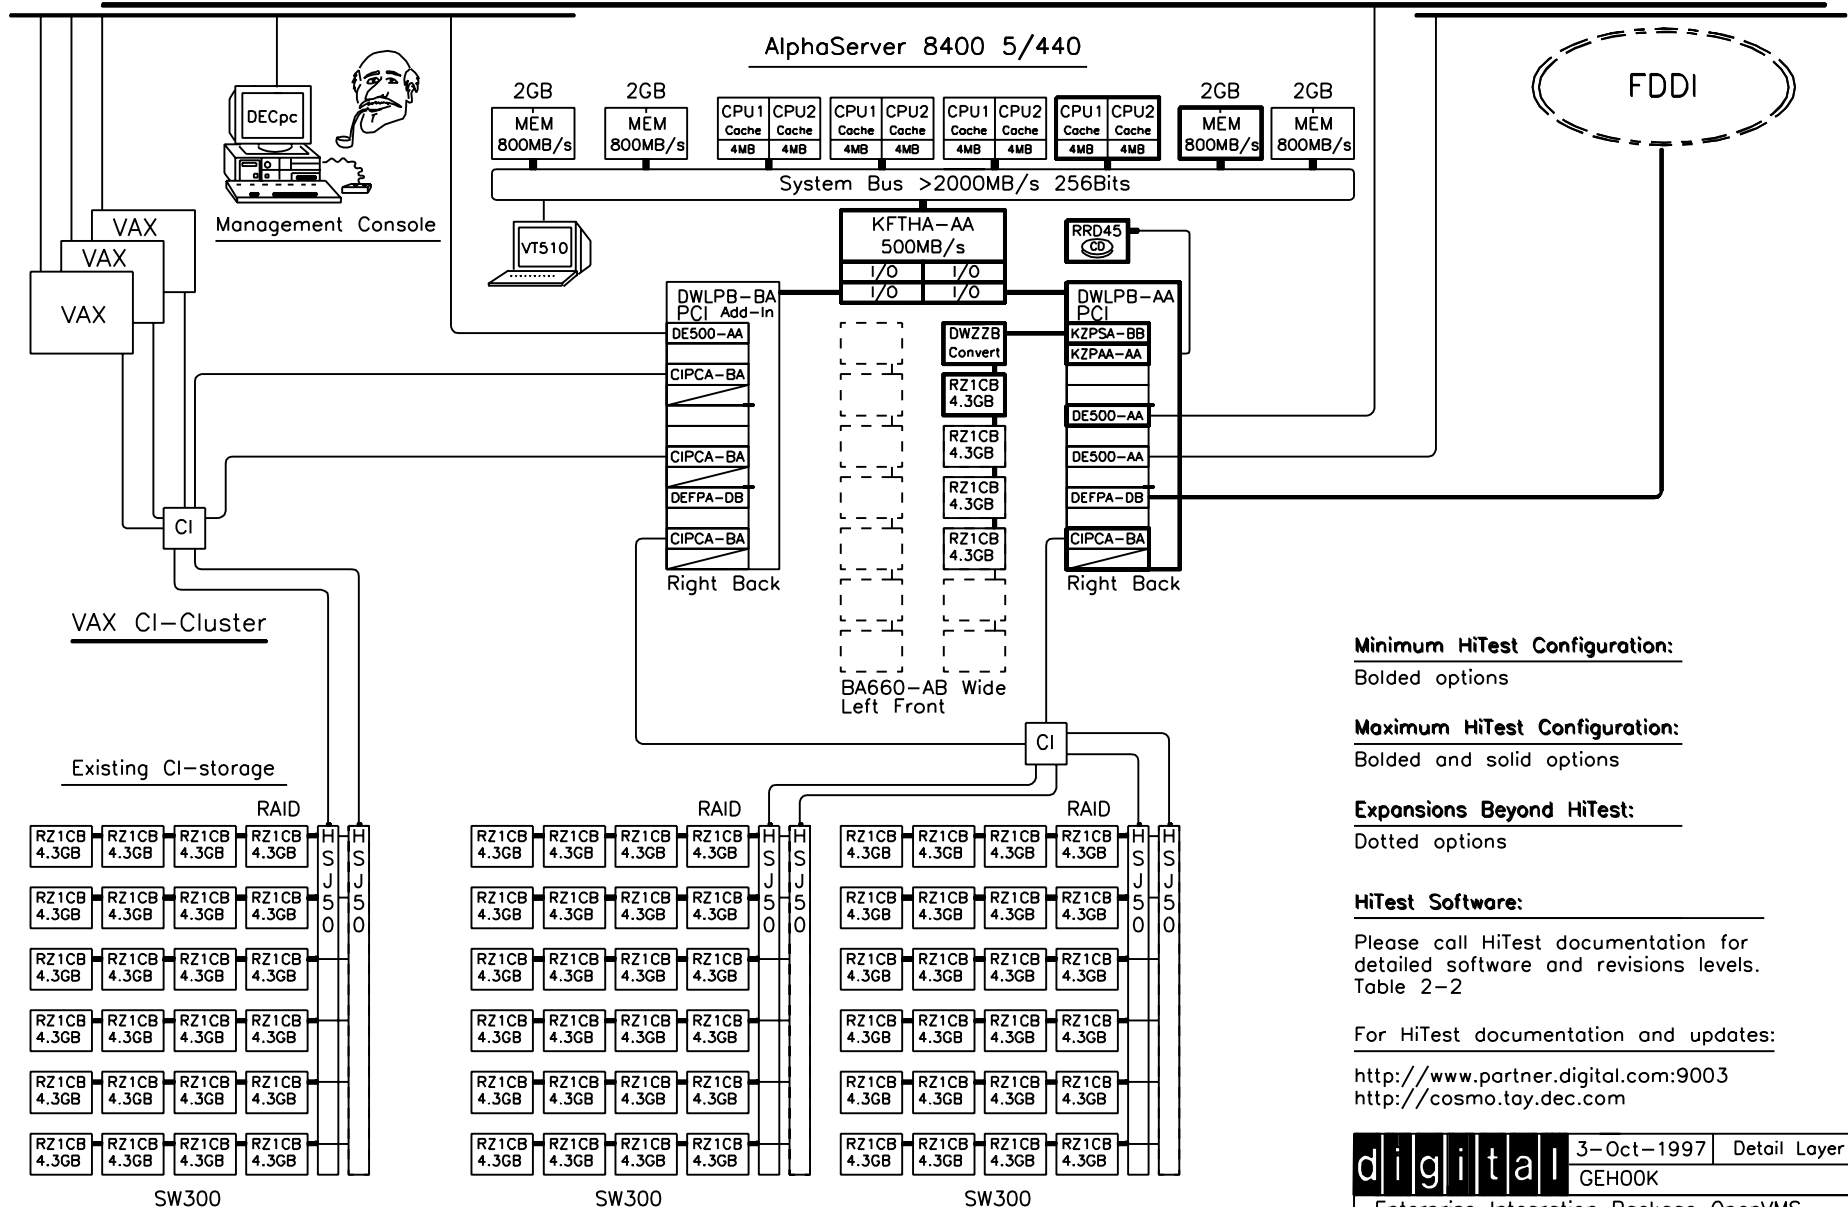

HiTest Systems: Enterprise Integration Package OpenVMS AlphaServer 8400

Ethernet IEEE 802.3

Minimum HiTest Configuration:

Bolded options

Maximum HiTest Configuration:

Bolded and solid options

Expansions Beyond HiTest:

digital	3-Oct-1997	Detail Layer
	GEH00K	

Enterprise Integration Package OpenVMS
 AlphaServer 8400
 GOLDEN EGGS Visual Configurations, Helsinki

HiTest